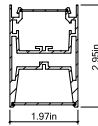

FIXTURE ID	A	B	C	L	H
ASH-D-18-25	16.4"	18.9"	1.97"	9.45"	3"
ASH-D-23-40	20.5"	23.6"	1.97"	11.8"	3"
ASH-D-35-90	30.7"	35.4"	1.97"	17.7"	3"
ASH-D-47-180	40.9"	47.2"	1.97"	23.6"	3"

Project:	Type:
Comments:	

■ **ASH-D-18 (Pendant)**

■ **ASH-D-18 (Surface)**

Project:	Type:
	Comments:

■ **ASH-D-23 (Pendant)**

CROSS SECTION A-A
SCALE 1 : 2

■ **ASH-D-23 (Surface)**

CROSS SECTION A-A
SCALE 1 : 2

Project:	Type:
Comments:	