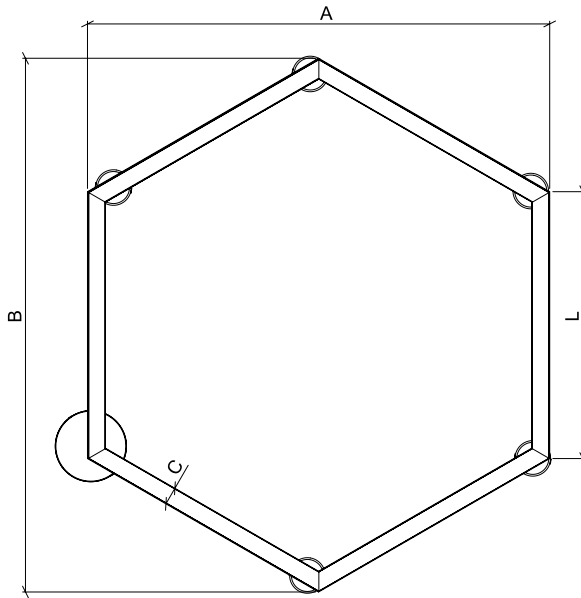

FIXTURE ID	A	B	C	L	H
ASH-D-18-25	16.4"	18.9"	1.97"	9.45"	3"
ASH-D-23-40	20.5"	23.6"	1.97"	11.8"	3"
ASH-D-35-90	30.7"	35.4"	1.97"	17.7"	3"
ASH-D-47-180	40.9"	47.2"	1.97"	23.6"	3"

Project:	Type:
Comments:	