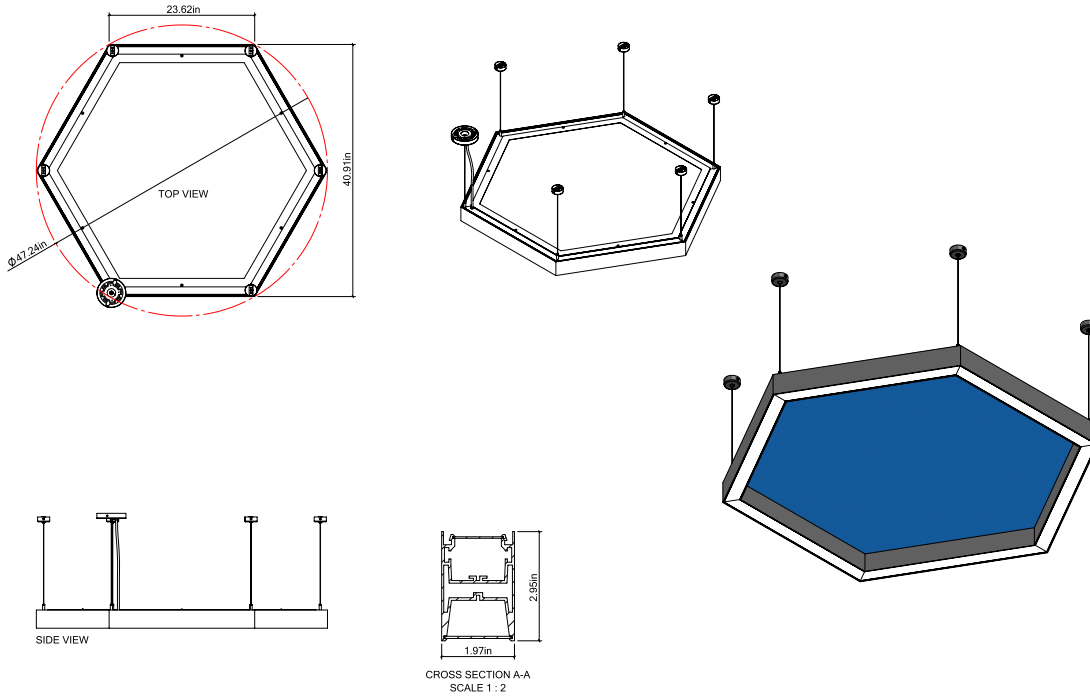

■ **ASH-D-35 (Pendant)**

■ **ASH-D-35 (Surface)**

Project:	Type:
	Comments:

■ **ASH-D-47 (Pendant)**

■ **ASH-D-47 (Surface)**

Project:	Type:
	Comments:

Photometrics

TECHOLED-ASH-D-18-LO-30