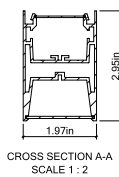

■ **ASH-D-35 (Surface)**