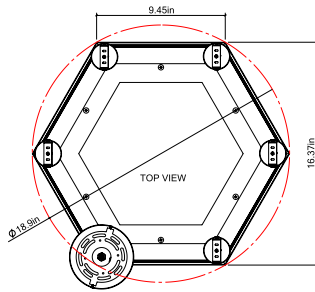

Project:	Type:
Comments:	

■ **ASH-D-18 (Pendant)**