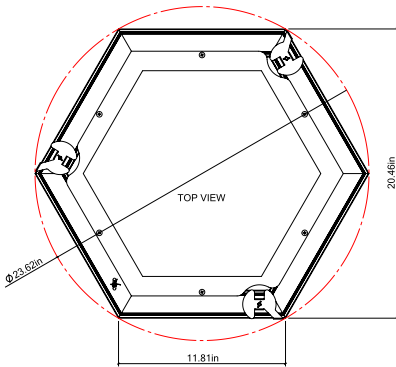

Select one option from each group below. For a custom preference please contact sales@techoled.com

1-FIXTURE ID		2-DISTRIBUTION		3-DIAMETER		4-LUMEN OUTPUT	
ASH	Hexagon	D	Direct	18	18.9"x16.4"	LO	Low
				23	23.6"x20.5"	ME	Medium
				35	35.4"x30.7"	HI	High
				47	47.2"x40.9"		

FIXTURE ID	A	B	C	L	H
ASH-D-18-25	16.4"	18.9"	1.97"	9.45"	3"
ASH-D-23-40	20.5"	23.6"	1.97"	11.8"	3"
ASH-D-35-90	30.7"	35.4"	1.97"	17.7"	3"
ASH-D-47-180	40.9"	47.2"	1.97"	23.6"	3"

Project:	Type:
Comments:	

■ **ASH-D-18 (Pendant)**

■ **ASH-D-18 (Surface)**

Project:	Type:
	Comments:

■ **ASH-D-23 (Pendant)**

CROSS SECTION A-A
SCALE 1 : 2

■ **ASH-D-23 (Surface)**

CROSS SECTION A-A
SCALE 1 : 2

Project:	Type:
Comments:	