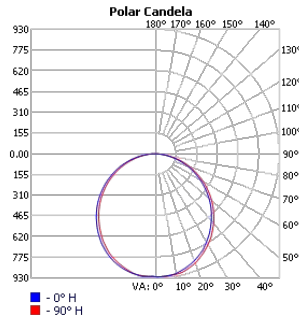

FIXTURE ID	A	B	C	L	H
ASH-D-18-25	16.4"	18.9"	1.97"	9.45"	3"
ASH-D-23-40	20.5"	23.6"	1.97"	11.8"	3"
ASH-D-35-90	30.7"	35.4"	1.97"	17.7"	3"
ASH-D-47-180	40.9"	47.2"	1.97"	23.6"	3"

Project:	Type:
Comments:	

■ **ASH-D-35 (Pendant)**

■ **ASH-D-35 (Surface)**

Project:	Type:
	Comments:

■ **ASH-D-47 (Pendant)**

■ **ASH-D-47 (Surface)**

Project:	Type:
	Comments:

Photometrics

TECHOLED-ASH-D-18-LO-30