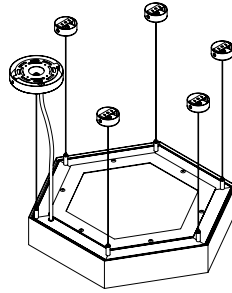

Project:	Type:
Comments:	

■ **ASH-D-18 (Pendant)**