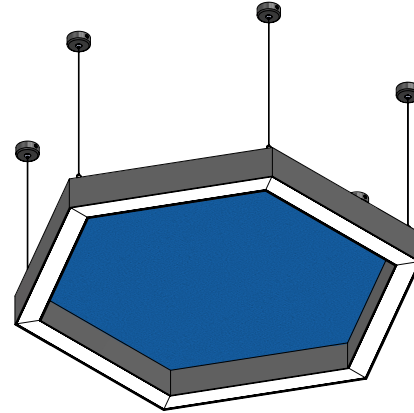

FIXTURE ID	A	B	C	L	H
ASH-D-18-25	16.4"	18.9"	1.97"	9.45"	3"
ASH-D-23-40	20.5"	23.6"	1.97"	11.8"	3"
ASH-D-35-90	30.7"	35.4"	1.97"	17.7"	3"
ASH-D-47-180	40.9"	47.2"	1.97"	23.6"	3"

Project:	Type:
Comments:	

■ **ASH-D-18 (Pendant)**

■ **ASH-D-18 (Surface)**

Project:	Type:
	Comments:

■ **ASH-D-23 (Pendant)**

CROSS SECTION A-A
SCALE 1 : 2

■ **ASH-D-23 (Surface)**

CROSS SECTION A-A
SCALE 1 : 2

Project:	Type:
Comments:	

■ **ASH-D-35 (Pendant)**

■ **ASH-D-35 (Surface)**

Project:	Type:
	Comments:

■ **ASH-D-47 (Pendant)**

■ **ASH-D-47 (Surface)**

Project:	Type:
	Comments:

Photometrics

TECHOLED-ASH-D-18-LO-30