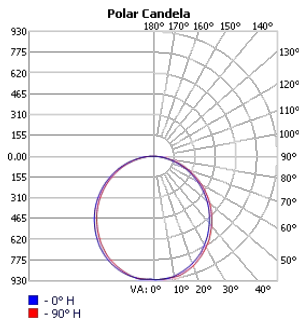

TECHOLED-ASH-D-23-ME-30