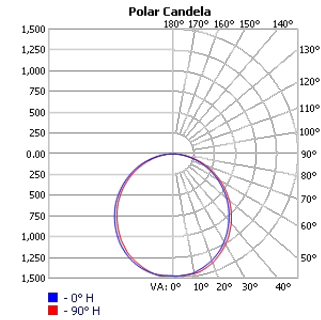

TECHOLED-ASH-D-18-HI-30