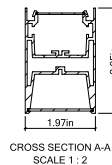

■ **ASH-D-18 (Surface)**