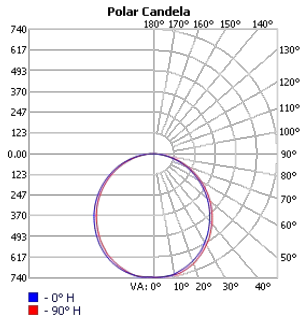

FIXTURE ID	A	B	C	L	H
ASH-D-18-25	16.4"	18.9"	1.97"	9.45"	3"
ASH-D-23-40	20.5"	23.6"	1.97"	11.8"	3"
ASH-D-35-90	30.7"	35.4"	1.97"	17.7"	3"
ASH-D-47-180	40.9"	47.2"	1.97"	23.6"	3"

Project:	Type:
Comments:	

■ **ASH-D-35 (Pendant)**

■ **ASH-D-35 (Surface)**

Project:	Type:
	Comments:

■ **ASH-D-47 (Pendant)**

■ **ASH-D-47 (Surface)**

Project:	Type:
	Comments:

Photometrics

TECHOLED-ASH-D-18-LO-30