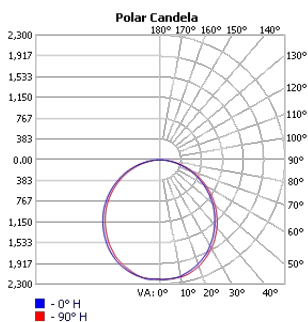

■ **ASH-D-35 (Pendant)**

■ **ASH-D-35 (Surface)**

Project:	Type:
	Comments:

■ **ASH-D-47 (Pendant)**

■ **ASH-D-47 (Surface)**

Project:	Type:
	Comments:

Photometrics

TECHOLED-ASH-D-18-LO-30

TECHOLED-ASH-D-18-ME-30

TECHOLED-ASH-D-18-HI-30

TECHOLED-ASH-D-23-LO-30

TECHOLED-ASH-D-23-ME-30

TECHOLED-ASH-D-23-HI-30

TECHOLED-ASH-D-35-LO-30

TECHOLED-ASH-D-35-ME-30

TECHOLED-ASH-D-35-HI-30