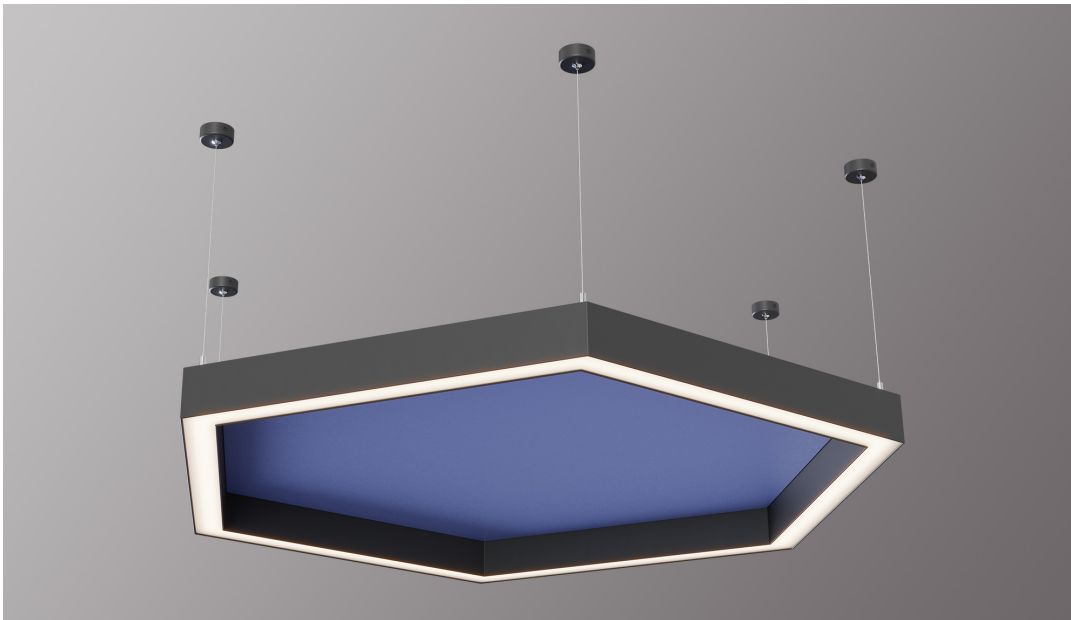

Project:	Type:
	Comments:

Highlights

The **TechoLED Acoustic Series** provides an elegant and effective solution for reducing noise and reverberation in large, open spaces. Our luminaires are crafted from high-quality, rigid, acoustically rated materials, ensuring an easy-to-specify and install integrated solution. With a wide range of sizes, form factors, and finishes - from standard colors to faux wood - we offer an acoustic solution to complement every modern interior.

LED: Samsung LED chips, 2700-5000K, tunable white and RGB/W, 90CRI

Optical: Direct illumination, 115° Beam Angle

Construction: High grade aluminum extrusion, acoustic rated material, PMMA diffuser, acoustic material available in multiple colors/finishes