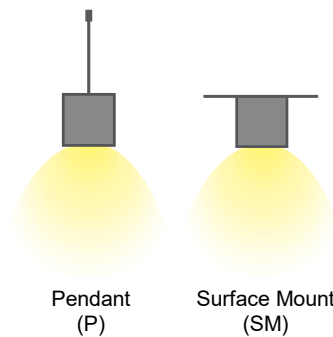

LED: Samsung LED chips, 2700-5000K, tunable white and RGB/W, 90CRI

Optical: Direct illumination, 115° Beam Angle

Construction: High grade aluminum extrusion, acoustic rated material, PMMA diffuser, acoustic material available in multiple colors/finishes

Installation

Project:	Type:
	Comments:

Configuration Example

Model #	Distribution	Diameter	Lumen Output	Color Temp.	Voltage	Color
TECHOLED-ASH-D-18-LO-30-U-W	Direct	18.9"x16.4"	Low	3000K	110-277V	White

Ordering Guide:

Select one option from each group below. For a custom preference please contact sales@techoled.com

1-FIXTURE ID		2-DISTRIBUTION		3-DIAMETER		4-LUMEN OUTPUT	
ASH	Hexagon	D	Direct	18	18.9"x16.4"	LO	Low
				23	23.6"x20.5"	ME	Medium
				35	35.4"x30.7"	HI	High
				47	47.2"x40.9"		