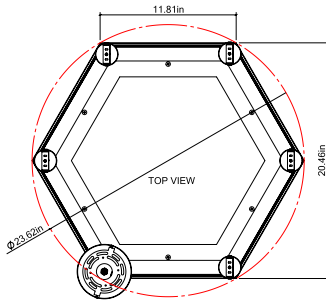

Select one option from each group below. For a custom preference please contact sales@techoled.com

1-FIXTURE ID		2-DISTRIBUTION		3-DIAMETER		4-LUMEN OUTPUT	
ASH	Hexagon	D	Direct	18	18.9"x16.4"	LO	Low
				23	23.6"x20.5"	ME	Medium
				35	35.4"x30.7"	HI	High
				47	47.2"x40.9"		

FIXTURE ID	A	B	C	L	H
ASH-D-18-25	16.4"	18.9"	1.97"	9.45"	3"
ASH-D-23-40	20.5"	23.6"	1.97"	11.8"	3"
ASH-D-35-90	30.7"	35.4"	1.97"	17.7"	3"
ASH-D-47-180	40.9"	47.2"	1.97"	23.6"	3"

Project:	Type:
Comments:	

■ **ASH-D-18 (Pendant)**

■ **ASH-D-18 (Surface)**

Project:	Type:
	Comments:

■ **ASH-D-23 (Pendant)**

CROSS SECTION A-A
SCALE 1 : 2

■ **ASH-D-23 (Surface)**

CROSS SECTION A-A
SCALE 1 : 2

Project:	Type:
Comments:	