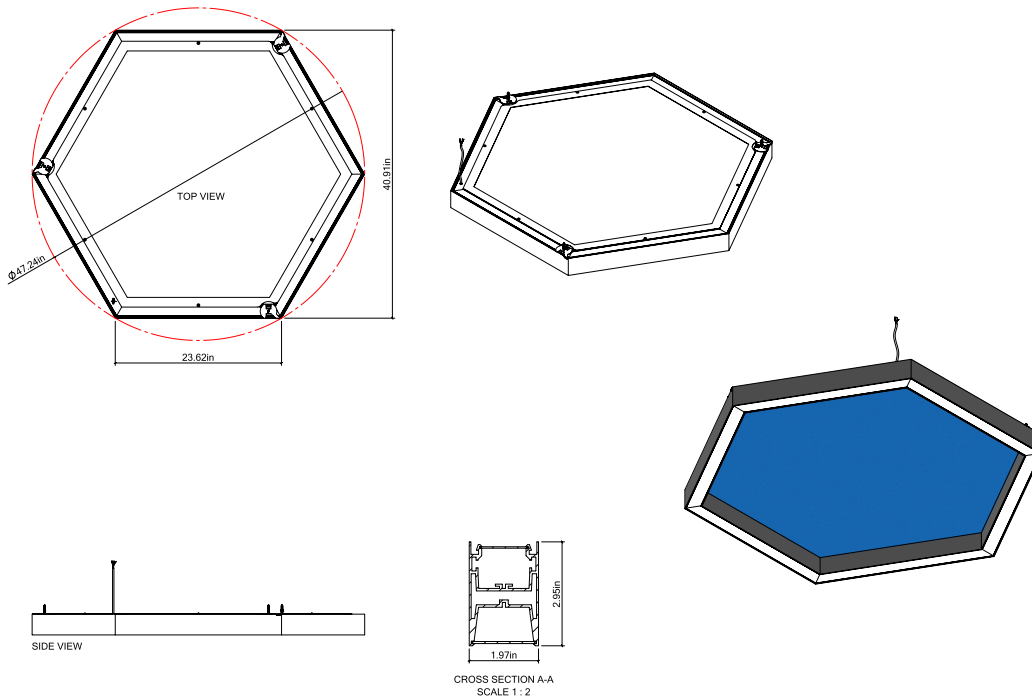

■ **ASH-D-35 (Pendant)**

■ **ASH-D-35 (Surface)**

Project:	Type:
	Comments:

■ **ASH-D-47 (Pendant)**

■ **ASH-D-47 (Surface)**

Project:	Type:
	Comments:

Photometrics

TECHOLED-ASH-D-18-LO-30