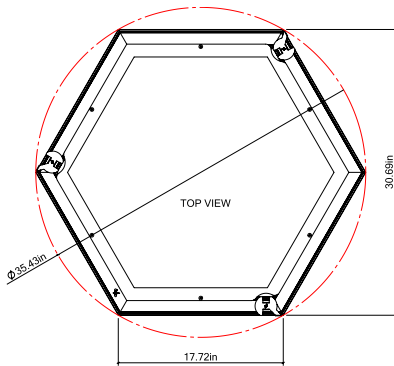

■ **ASH-D-35 (Surface)**