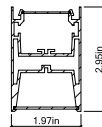

FIXTURE ID	A	B	C	L	H
ASH-D-18-25	16.4"	18.9"	1.97"	9.45"	3"
ASH-D-23-40	20.5"	23.6"	1.97"	11.8"	3"
ASH-D-35-90	30.7"	35.4"	1.97"	17.7"	3"
ASH-D-47-180	40.9"	47.2"	1.97"	23.6"	3"

Project:	Type:
Comments:	

■ **ASH-D-18 (Pendant)**

■ **ASH-D-18 (Surface)**

Project:	Type:
	Comments:

■ **ASH-D-23 (Pendant)**

CROSS SECTION A-A
SCALE 1 : 2

■ **ASH-D-23 (Surface)**

CROSS SECTION A-A
SCALE 1 : 2

Project:	Type:
Comments:	