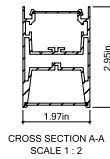

Project:	Type:
Comments:	

■ **ASH-D-18 (Pendant)**