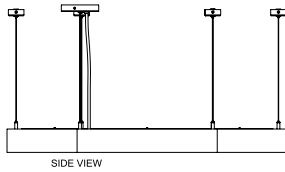

Project:	Type:
Comments:	

■ **ASH-D-35 (Pendant)**