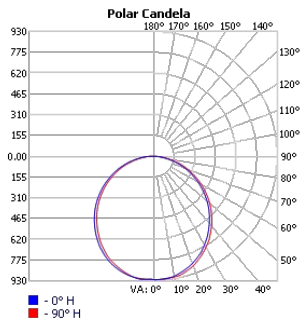

TECHOLED-ASH-D-23-LO-30