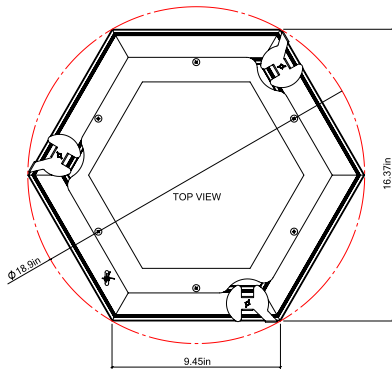

■ **ASH-D-18 (Surface)**