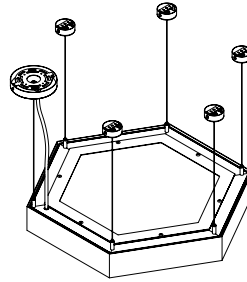

FIXTURE ID	A	B	C	L	H
ASH-D-18-25	16.4"	18.9"	1.97"	9.45"	3"
ASH-D-23-40	20.5"	23.6"	1.97"	11.8"	3"
ASH-D-35-90	30.7"	35.4"	1.97"	17.7"	3"
ASH-D-47-180	40.9"	47.2"	1.97"	23.6"	3"

Project:	Type:
Comments:	

■ **ASH-D-18 (Pendant)**

■ **ASH-D-18 (Surface)**

Project:	Type:
	Comments:

■ **ASH-D-23 (Pendant)**

CROSS SECTION A-A
SCALE 1 : 2

■ **ASH-D-23 (Surface)**

CROSS SECTION A-A
SCALE 1 : 2

Project:	Type:
Comments:	

■ **ASH-D-35 (Pendant)**

■ **ASH-D-35 (Surface)**

Project:	Type:
	Comments:

■ **ASH-D-47 (Pendant)**

■ **ASH-D-47 (Surface)**

Project:	Type:
	Comments:

Photometrics

TECHOLED-ASH-D-18-LO-30