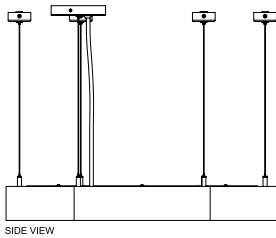

FIXTURE ID	A	B	C	L	H
ASH-D-18-25	16.4"	18.9"	1.97"	9.45"	3"
ASH-D-23-40	20.5"	23.6"	1.97"	11.8"	3"
ASH-D-35-90	30.7"	35.4"	1.97"	17.7"	3"
ASH-D-47-180	40.9"	47.2"	1.97"	23.6"	3"

Project:	Type:
Comments:	

■ **ASH-D-18 (Pendant)**

■ **ASH-D-18 (Surface)**

Project:	Type:
	Comments:

■ **ASH-D-23 (Pendant)**

CROSS SECTION A-A
SCALE 1 : 2

■ **ASH-D-23 (Surface)**

CROSS SECTION A-A
SCALE 1 : 2

Project:	Type:
Comments:	