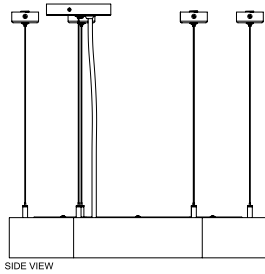

Project:	Type:
Comments:	

■ **ASH-D-18 (Pendant)**