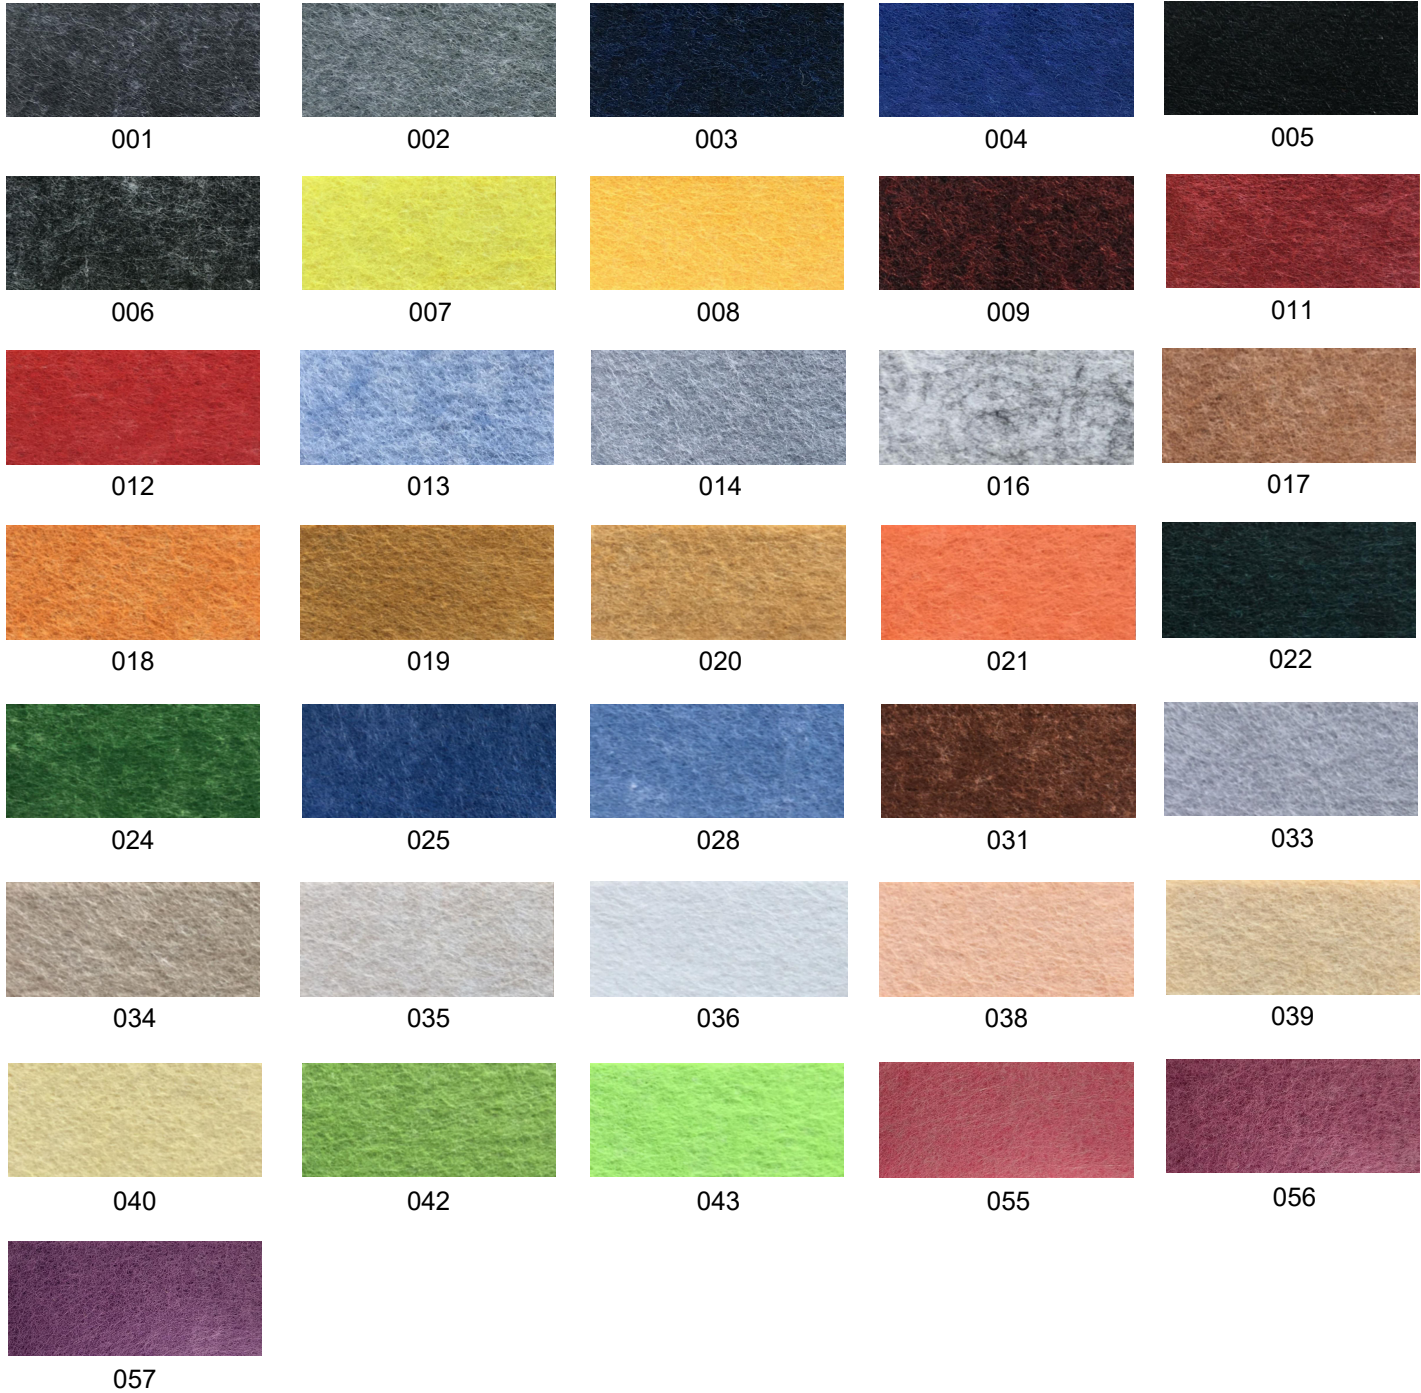

B – Black

■ Custom Colors

RAL 1003

RAL 2004

RAL 3000

RAL 4001

RAL 5002

RAL 6000

RAL 6038

RAL 7001

RAL 1036

RAL 8029

Any RAL color available, please refer to ralcolorchart.com

■ Custom Wooden Colors

American Walnut

Cherry

Maple

Light Oak

Palisander Santos

Project:	Type:
	Comments:

 **Acoustic color**

Project:	Type:
	Comments:

■ Acoustic faux wood texture

045

046

047

048

049

050

051

052

053