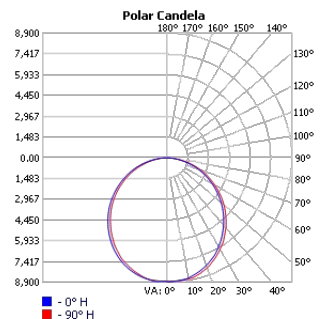

TECHOLED-ASH-D-47-HI-30