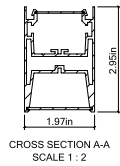

Project:	Type:
Comments:	

■ **ASH-D-35 (Pendant)**