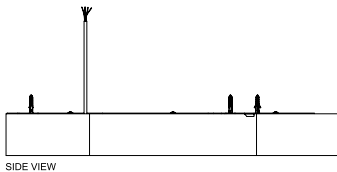

FIXTURE ID	A	B	C	L	H
ASH-D-18-25	16.4"	18.9"	1.97"	9.45"	3"
ASH-D-23-40	20.5"	23.6"	1.97"	11.8"	3"
ASH-D-35-90	30.7"	35.4"	1.97"	17.7"	3"
ASH-D-47-180	40.9"	47.2"	1.97"	23.6"	3"

Project:	Type:
Comments:	

■ **ASH-D-18 (Pendant)**

■ **ASH-D-18 (Surface)**

Project:	Type:
	Comments:

■ **ASH-D-23 (Pendant)**

CROSS SECTION A-A
SCALE 1 : 2

■ **ASH-D-23 (Surface)**

CROSS SECTION A-A
SCALE 1 : 2

Project:	Type:
Comments:	