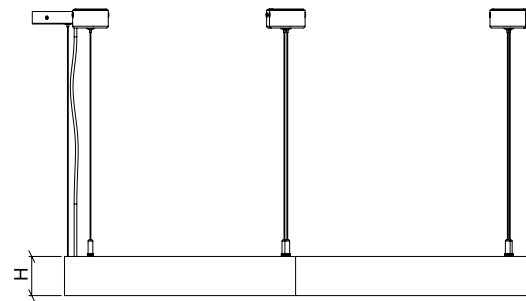

FIXTURE ID	A	B	C	L	H
ASH-D-18-25	16.4"	18.9"	1.97"	9.45"	3"
ASH-D-23-40	20.5"	23.6"	1.97"	11.8"	3"
ASH-D-35-90	30.7"	35.4"	1.97"	17.7"	3"
ASH-D-47-180	40.9"	47.2"	1.97"	23.6"	3"

Project:	Type:
Comments:	