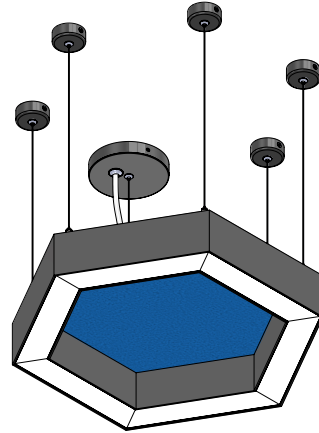

Project:	Type:
Comments:	

■ **ASH-D-18 (Pendant)**