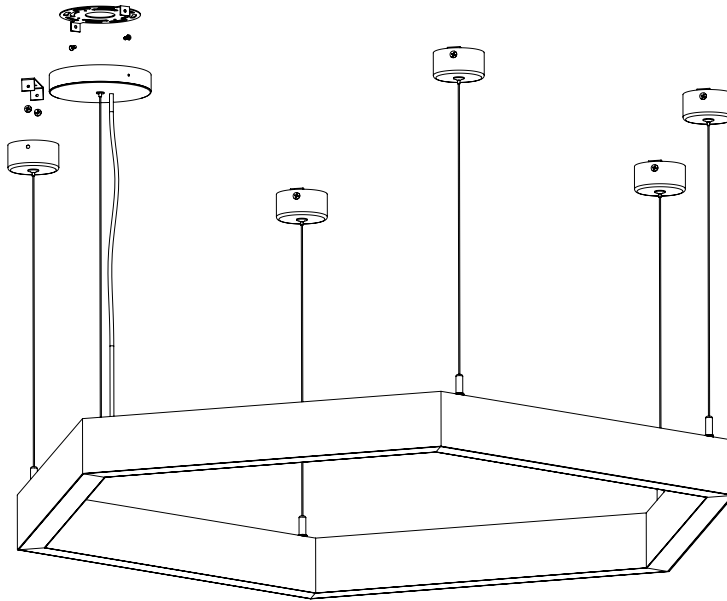

FIXTURE ID	A	B	C	L	H
ASH-D-18-25	16.4"	18.9"	1.97"	9.45"	3"
ASH-D-23-40	20.5"	23.6"	1.97"	11.8"	3"
ASH-D-35-90	30.7"	35.4"	1.97"	17.7"	3"
ASH-D-47-180	40.9"	47.2"	1.97"	23.6"	3"

Project:	Type:
Comments:	