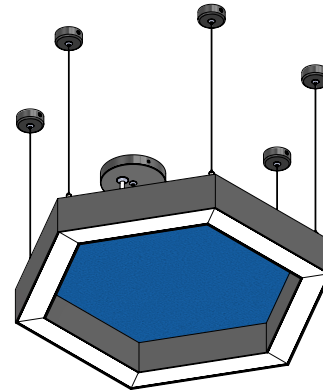

FIXTURE ID	A	B	C	L	H
ASH-D-18-25	16.4"	18.9"	1.97"	9.45"	3"
ASH-D-23-40	20.5"	23.6"	1.97"	11.8"	3"
ASH-D-35-90	30.7"	35.4"	1.97"	17.7"	3"
ASH-D-47-180	40.9"	47.2"	1.97"	23.6"	3"

Project:	Type:
Comments:	

■ **ASH-D-18 (Pendant)**

■ **ASH-D-18 (Surface)**

Project:	Type:
	Comments:

■ **ASH-D-23 (Pendant)**

CROSS SECTION A-A
SCALE 1 : 2

■ **ASH-D-23 (Surface)**

CROSS SECTION A-A
SCALE 1 : 2

Project:	Type:
Comments:	

■ **ASH-D-35 (Pendant)**

■ **ASH-D-35 (Surface)**

Project:	Type:
	Comments:

■ **ASH-D-47 (Pendant)**

■ **ASH-D-47 (Surface)**

Project:	Type:
	Comments:

Photometrics

TECHOLED-ASH-D-18-LO-30