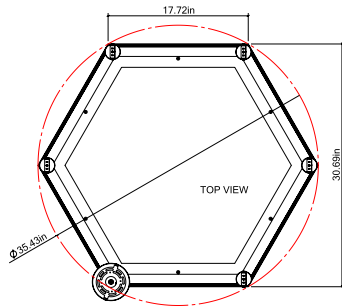

Project:	Type:
Comments:	

■ **ASH-D-35 (Pendant)**