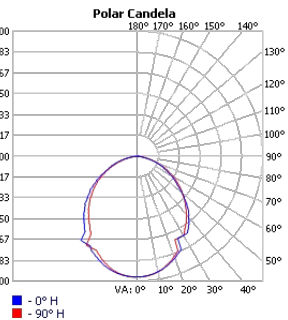

TECHOLED-ASC-D-23-ME-30