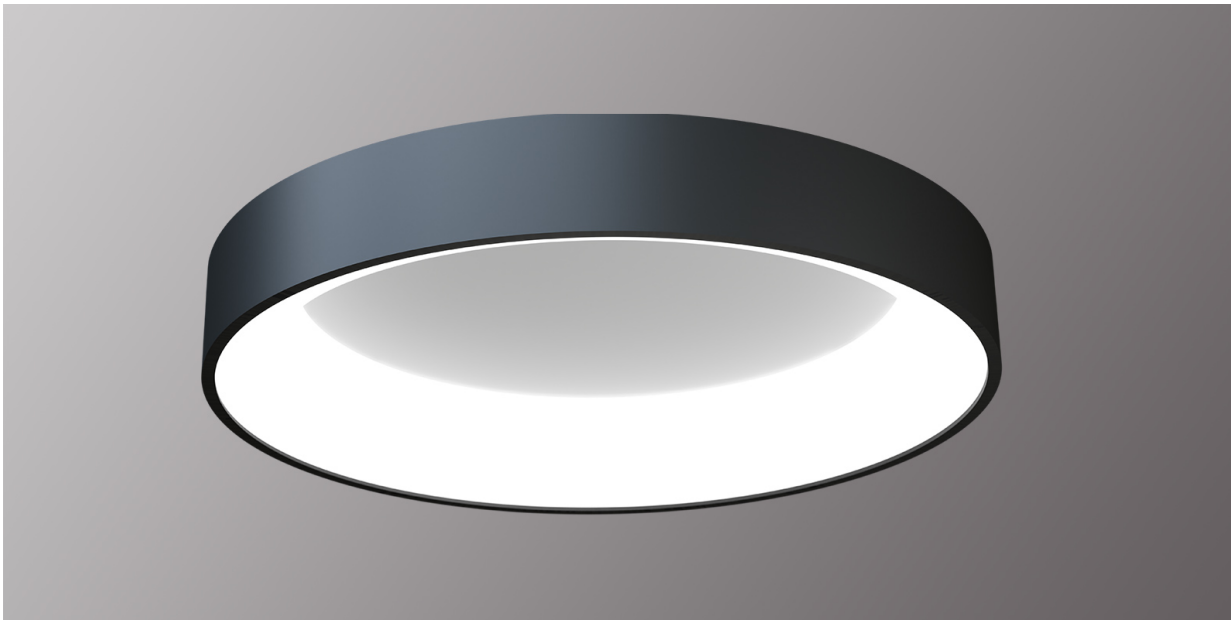

Project:	Type:
	Comments:

Highlights

The **TechoLED Acoustic Series** provides an elegant and effective solution for reducing noise and reverberation in large, open spaces. Our luminaires are crafted from high-quality, rigid, acoustically rated materials, ensuring an easy-to-specify and install integrated solution. With a wide range of sizes, form factors, and finishes - from standard colors to faux wood - we offer an acoustic solution to complement every modern interior.

LED: Samsung LED chips, 2700-5000K, tunable white and RGB/W, 90CRI

Optical: Direct illumination, 152° Beam Angle

Construction: High grade aluminum extrusion, acoustic rated material, curved PC diffuser, acoustic material available in multiple colors/finishes

Installation

Project:	Type:
	Comments:

Configuration Example

Model #	Distribution	Diameter	Lumen Output	Color Temp.	Voltage	Color
TECHOLED-ASC-D-14-LO-30-U-W	Direct	14.2"	Low	3000K	110-277V	White

Ordering Guide: