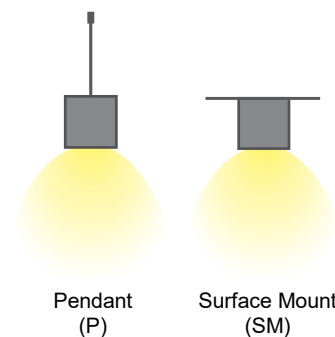

Installation