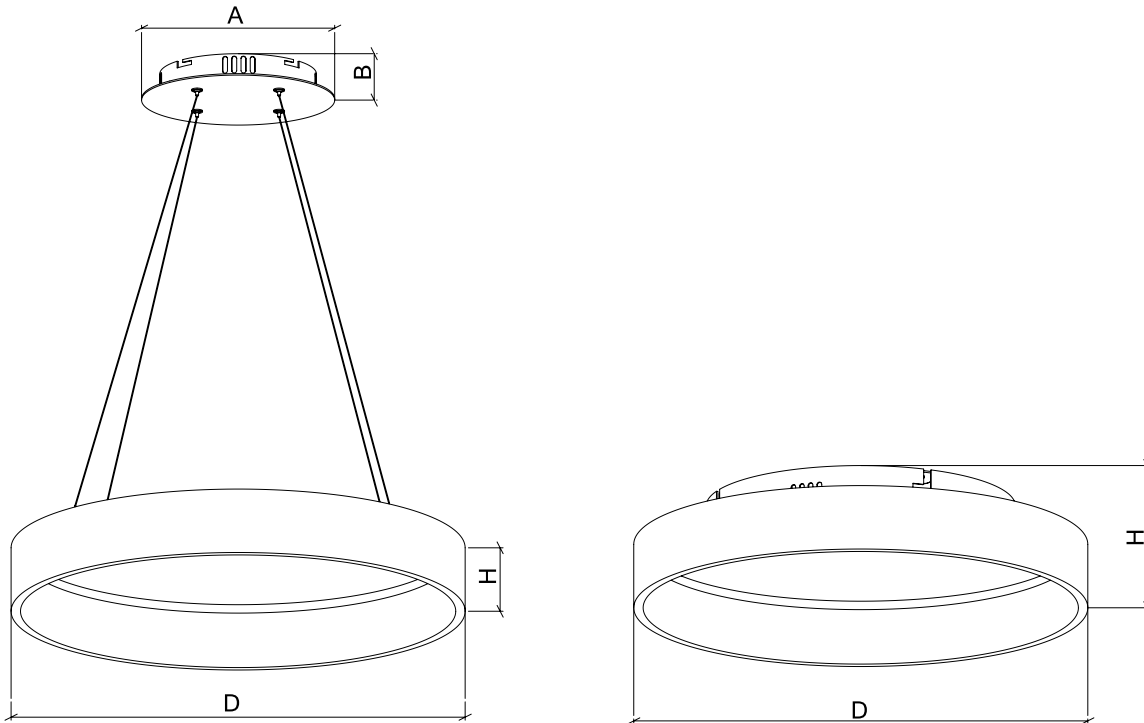

Project:	Type:
	Comments:

Dimension and Mounting

FIXTURE ID	D	H	A	B
ASC-D-14-15	14.2"	3.5"	10"	2"
ASC-D 17-25	17.7"	3.5"	10"	2"
ASC-D-23-36	23.6"	3.5"	10"	2"
ASC-D-31-50	31.5"	3.5"	10"	2"

FIXTURE ID	W	H
ASC-D-14-15	14.2"	4.6"
ASC-D 17-25	17.7"	4.6"
ASC-D-23-36	23.6"	4.6"
ASC-D-31-50	31.5"	4.6"