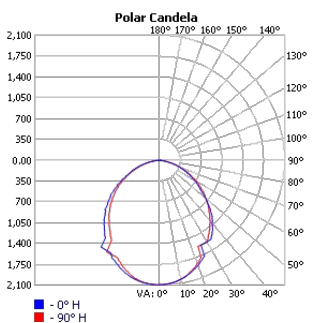

TECHOLED-ASC-D-31-HI-30