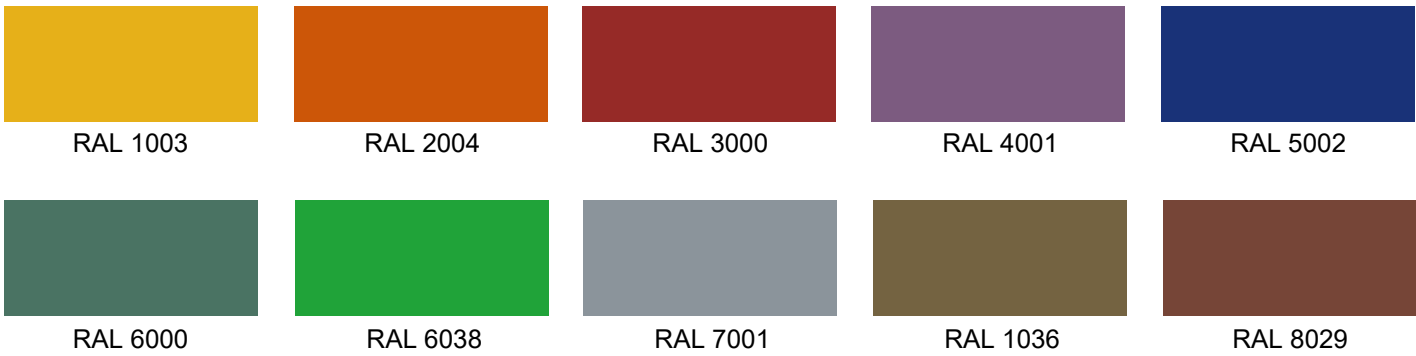

TECHOLED-ASC-D-23-LO-30

TECHOLED-ASC-D-23-ME-30

TECHOLED-ASC-D-23-HI-30

TECHOLED-ASC-D-31-LO-30

TECHOLED-ASC-D-31-ME-30

TECHOLED-ASC-D-31-HI-30

Project:	Type:
	Comments:

Finish Details (powder coat finish)

■ Standard Colors

■ Custom Colors

Any RAL color available, please refer to ralcolorchart.com

■ Custom Wooden Colors

Project:	Type:
	Comments:

 **Acoustic color**

Project:	Type:
	Comments:

■ Acoustic faux wood texture