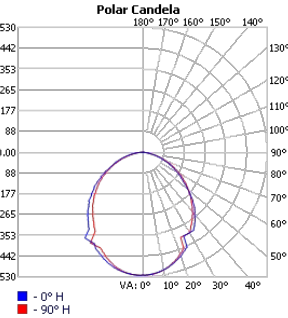

TECHOLED-ASC-D-14-ME-30