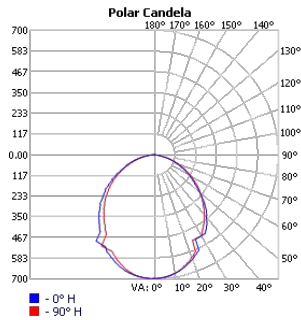

Project:	Type:
	Comments:

Dimension and Mounting

FIXTURE ID	D	H	A	B
ASC-D-14-15	14.2"	3.5"	10"	2"
ASC-D 17-25	17.7"	3.5"	10"	2"
ASC-D-23-36	23.6"	3.5"	10"	2"
ASC-D-31-50	31.5"	3.5"	10"	2"

FIXTURE ID	W	H
ASC-D-14-15	14.2"	4.6"
ASC-D 17-25	17.7"	4.6"
ASC-D-23-36	23.6"	4.6"
ASC-D-31-50	31.5"	4.6"

Project:	Type:
	Comments:

Photometrics

TECHOLED-ASC-D-14-LO-30

TECHOLED-ASC-D-14-ME-30

TECHOLED-ASC-D-14-HI-30

TECHOLED-ASC-D-17-LO-30

TECHOLED-ASC-D-17-ME-30

TECHOLED-ASC-D-17-HI-30