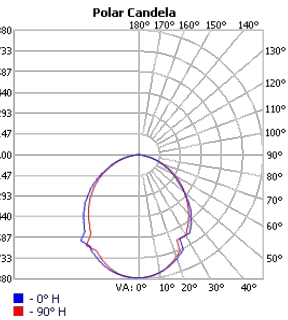

Project:	Type:
	Comments:

Dimension and Mounting

FIXTURE ID	D	H	A	B
ASC-D-14-15	14.2"	3.5"	10"	2"
ASC-D 17-25	17.7"	3.5"	10"	2"
ASC-D-23-36	23.6"	3.5"	10"	2"
ASC-D-31-50	31.5"	3.5"	10"	2"

FIXTURE ID	W	H
ASC-D-14-15	14.2"	4.6"
ASC-D 17-25	17.7"	4.6"
ASC-D-23-36	23.6"	4.6"
ASC-D-31-50	31.5"	4.6"

Project:	Type:
	Comments:

Photometrics

TECHOLED-ASC-D-14-LO-30

TECHOLED-ASC-D-14-ME-30

TECHOLED-ASC-D-14-HI-30

TECHOLED-ASC-D-17-LO-30

TECHOLED-ASC-D-17-ME-30

TECHOLED-ASC-D-17-HI-30