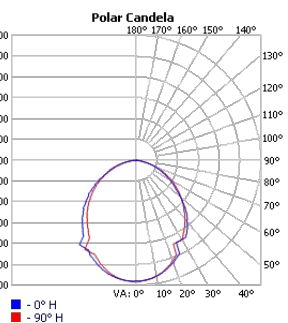

TECHOLED-ASC-D-31-ME-30