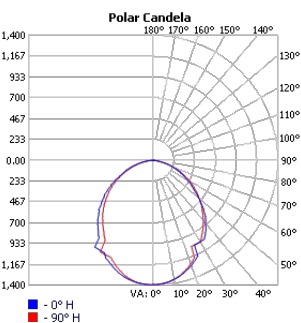

TECHOLED-ASC-D-31-LO-30