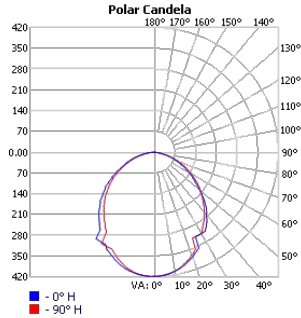

Project:	Type:
	Comments:

Photometrics

TECHOLED-ASC-D-14-LO-30