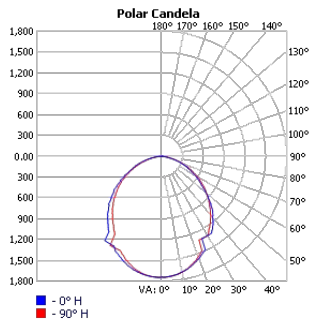

TECHOLED-ASC-D-23-HI-30