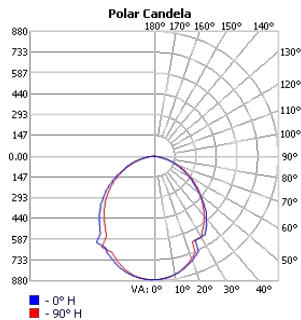

Project:	Type:
	Comments:

Dimension and Mounting

FIXTURE ID	D	H	A	B
ASC-D-14-15	14.2"	3.5"	10"	2"
ASC-D 17-25	17.7"	3.5"	10"	2"
ASC-D-23-36	23.6"	3.5"	10"	2"
ASC-D-31-50	31.5"	3.5"	10"	2"

FIXTURE ID	W	H
ASC-D-14-15	14.2"	4.6"
ASC-D 17-25	17.7"	4.6"
ASC-D-23-36	23.6"	4.6"
ASC-D-31-50	31.5"	4.6"

Project:	Type:
	Comments:

Photometrics

TECHOLED-ASC-D-14-LO-30

TECHOLED-ASC-D-14-ME-30

TECHOLED-ASC-D-14-HI-30

TECHOLED-ASC-D-17-LO-30

TECHOLED-ASC-D-17-ME-30

TECHOLED-ASC-D-17-HI-30