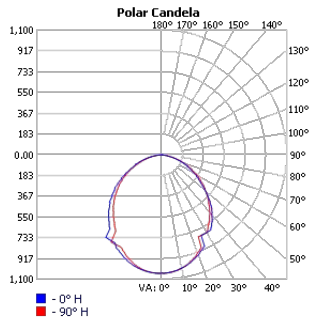

Project:	Type:
	Comments:

Dimension and Mounting

FIXTURE ID	D	H	A	B
ASC-D-14-15	14.2"	3.5"	10"	2"
ASC-D 17-25	17.7"	3.5"	10"	2"
ASC-D-23-36	23.6"	3.5"	10"	2"
ASC-D-31-50	31.5"	3.5"	10"	2"

FIXTURE ID	W	H
ASC-D-14-15	14.2"	4.6"
ASC-D 17-25	17.7"	4.6"
ASC-D-23-36	23.6"	4.6"
ASC-D-31-50	31.5"	4.6"

Project:	Type:
	Comments:

Photometrics

TECHOLED-ASC-D-14-LO-30

TECHOLED-ASC-D-14-ME-30

TECHOLED-ASC-D-14-HI-30

TECHOLED-ASC-D-17-LO-30

TECHOLED-ASC-D-17-ME-30

TECHOLED-ASC-D-17-HI-30