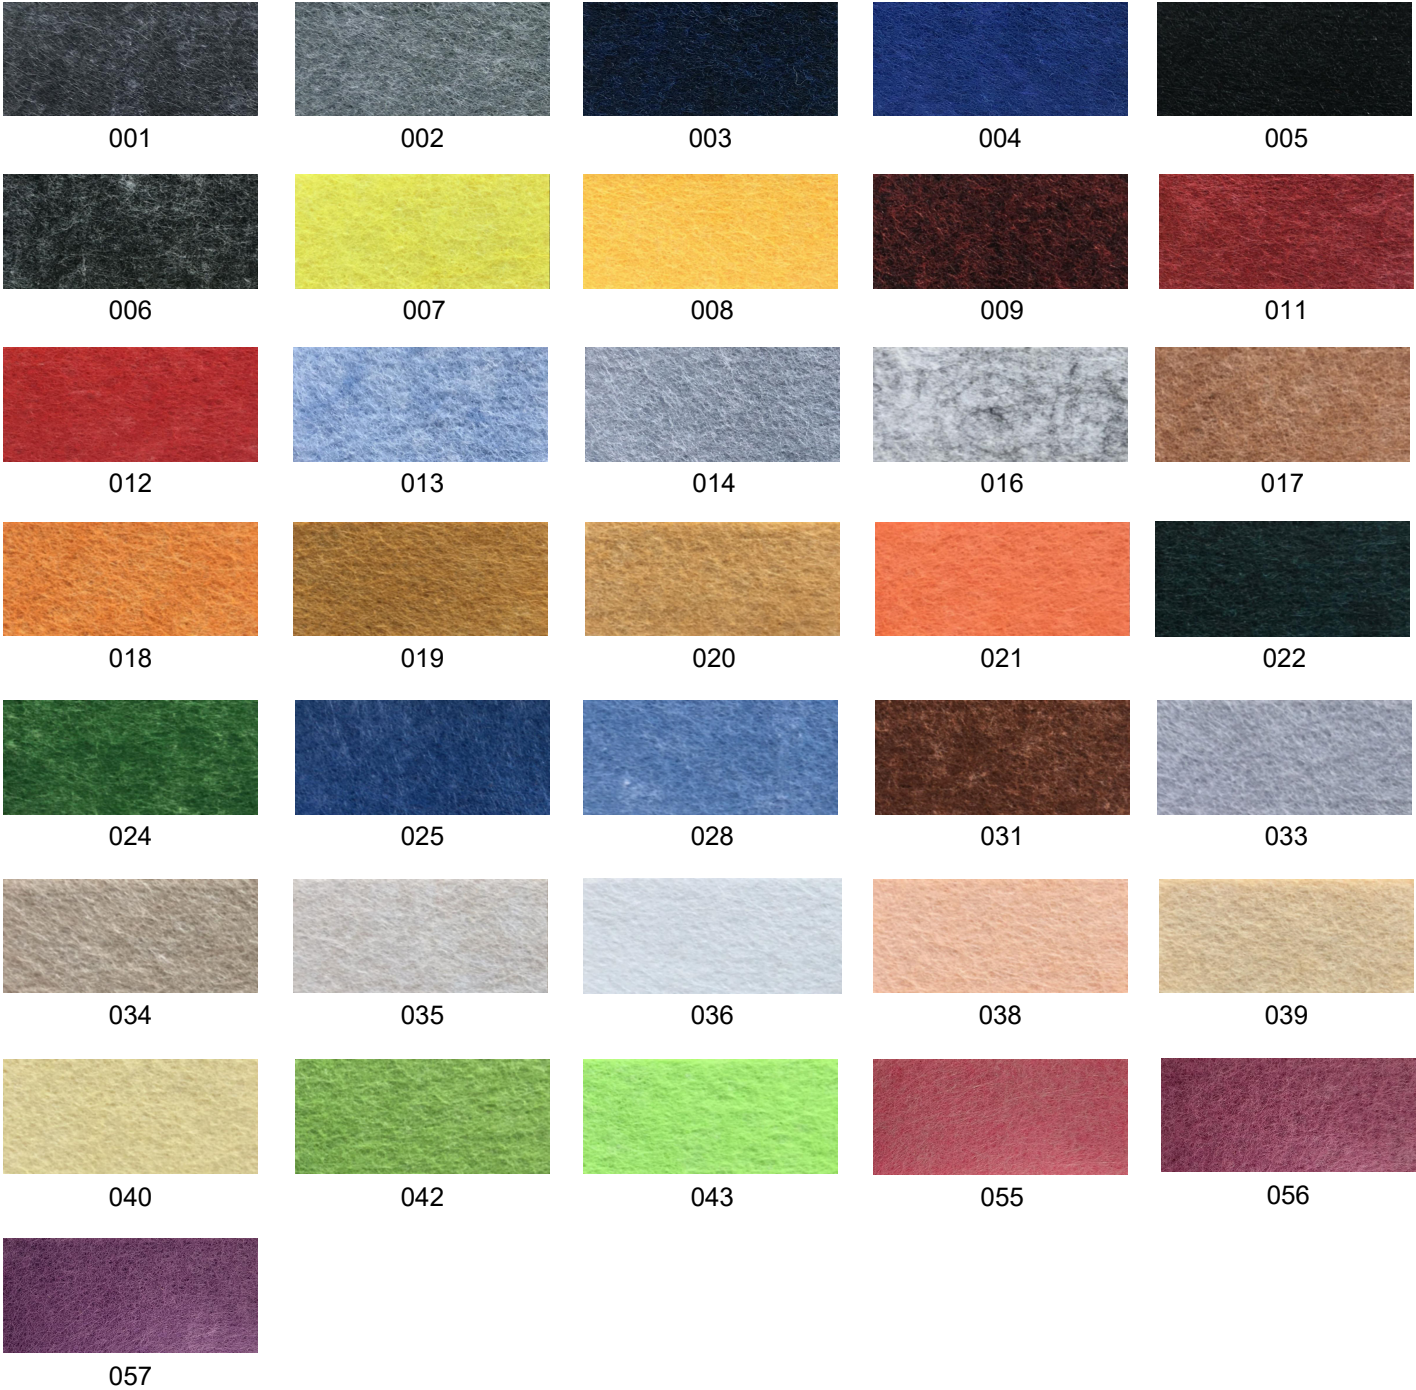

■ Standard Colors

■ Custom Colors

Any RAL color available, please refer to ralcolorchart.com

■ Custom Wooden Colors

Project:	Type:
	Comments:

 **Acoustic color**

Project:	Type:
	Comments:

■ Acoustic faux wood texture

045

046

047

048

049

050

051

052