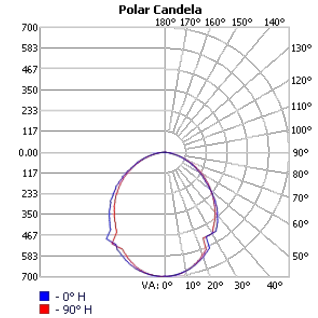

Project:	Type:
	Comments:

Dimension and Mounting

FIXTURE ID	D	H	A	B
ASC-D-14-15	14.2"	3.5"	10"	2"
ASC-D 17-25	17.7"	3.5"	10"	2"
ASC-D-23-36	23.6"	3.5"	10"	2"
ASC-D-31-50	31.5"	3.5"	10"	2"

FIXTURE ID	W	H
ASC-D-14-15	14.2"	4.6"
ASC-D 17-25	17.7"	4.6"
ASC-D-23-36	23.6"	4.6"
ASC-D-31-50	31.5"	4.6"

Project:	Type:
	Comments:

Photometrics

TECHOLED-ASC-D-14-LO-30

TECHOLED-ASC-D-14-ME-30

TECHOLED-ASC-D-14-HI-30

TECHOLED-ASC-D-17-LO-30

TECHOLED-ASC-D-17-ME-30

TECHOLED-ASC-D-17-HI-30