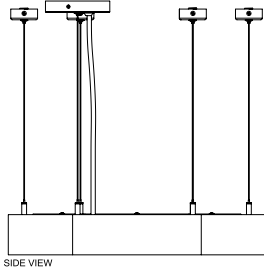

Project:	Type:
	Comments:

■ **ASH-D-18 (Pendant)**