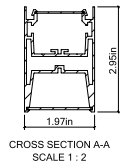

Project:	Type:
Comments:	

■ ASH-D-35 (Pendant)