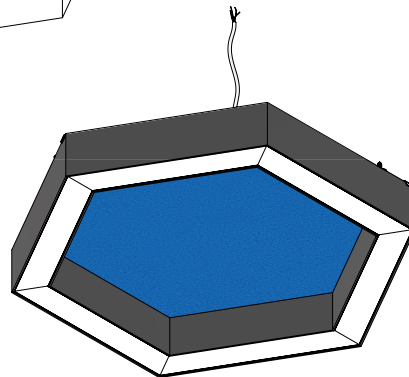

Project:	Type:
	Comments:

Dimension and Mounting

FIXTURE ID	A	B	C	L	H
ASH-D-18-25	16.4"	18.9"	1.97"	9.45"	3"
ASH-D-23-40	20.5"	23.6"	1.97"	11.8"	3"
ASH-D-35-90	30.7"	35.4"	1.97"	17.7"	3"
ASH-D-47-180	40.9"	47.2"	1.97"	23.6"	3"

Project:	Type:
	Comments:

■ **ASH-D-18 (Pendant)**

■ **ASH-D-18 (Surface)**

Project:	Type:
	Comments:

■ **ASH-D-23 (Pendant)**

CROSS SECTION A-A
SCALE 1 : 2

■ **ASH-D-23 (Surface)**

CROSS SECTION A-A
SCALE 1 : 2

Project:	Type:
Comments:	

■ ASH-D-35 (Pendant)

■ ASH-D-35 (Surface)

Project:	Type:
	Comments:

■ **ASH-D-47 (Pendant)**

■ **ASH-D-47 (Surface)**

Project:	Type:
	Comments:

Photometrics