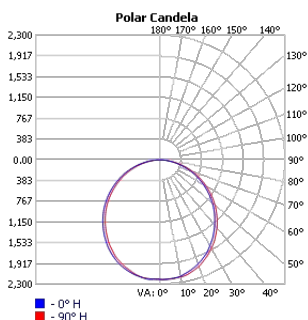

Project:	Type:
Comments:	

■ ASH-D-35 (Pendant)

■ ASH-D-35 (Surface)

Project:	Type:
	Comments:

■ **ASH-D-47 (Pendant)**

■ **ASH-D-47 (Surface)**

Project:	Type:
	Comments:

Photometrics

TECHOLED-ASH-D-18-LO-30

TECHOLED-ASH-D-18-ME-30

TECHOLED-ASH-D-18-HI-30

TECHOLED-ASH-D-23-LO-30

TECHOLED-ASH-D-23-ME-30

TECHOLED-ASH-D-23-HI-30

TECHOLED-ASH-D-35-LO-30

TECHOLED-ASH-D-35-ME-30