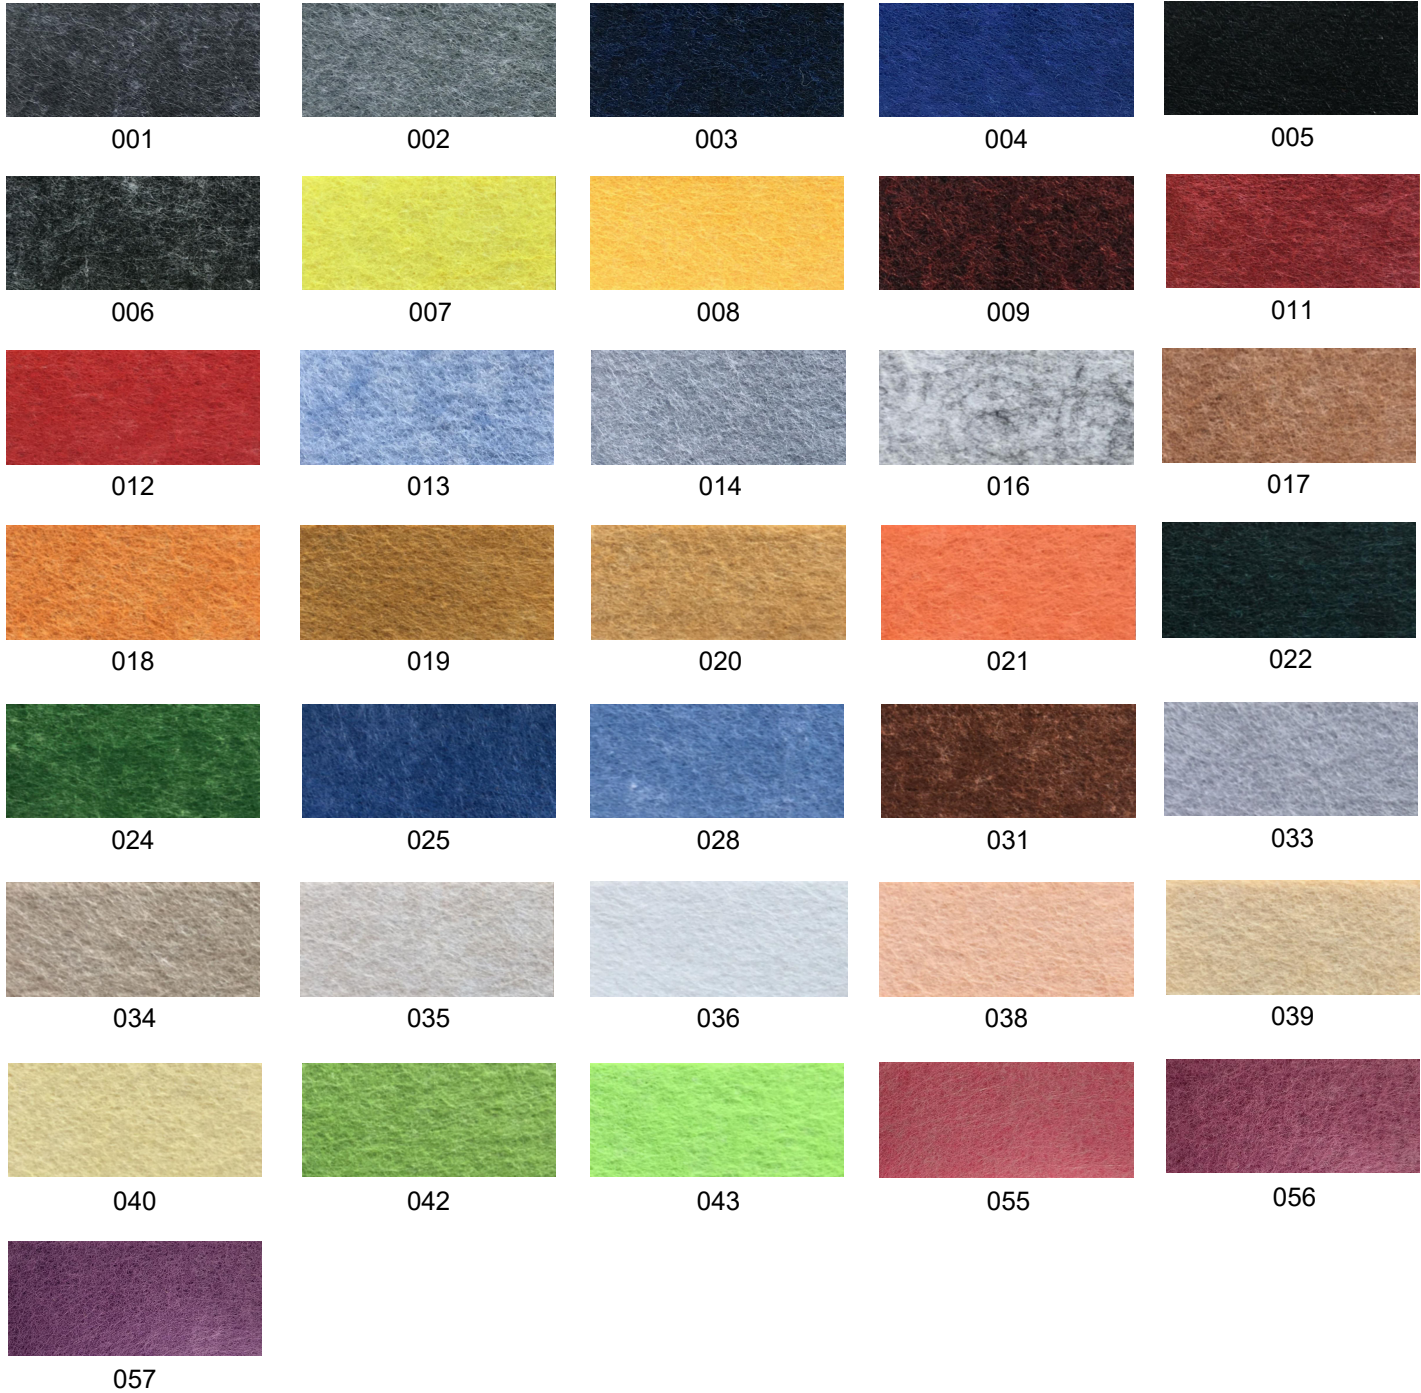

S – Silver

B – Black

■ Custom Colors

RAL 1003

RAL 2004

RAL 3000

RAL 4001

RAL 5002

RAL 6000

RAL 6038

RAL 7001

RAL 1036

RAL 8029

Any RAL color available, please refer to ralcolorchart.com

■ Custom Wooden Colors

American Walnut

Cherry

Maple

Light Oak

Palisander Santos

Project:	Type:
	Comments:

 **Acoustic color**

Project:	Type:
	Comments:

■ Acoustic faux wood texture

045

046

047

048

049

050

051

052