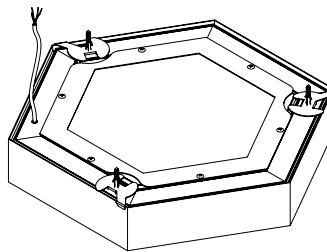

■ **ASH-D-18 (Surface)**