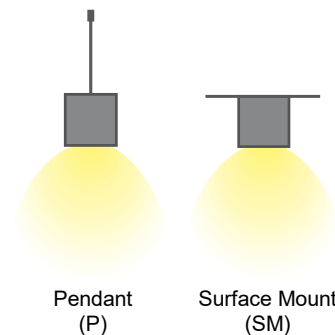

LED: Samsung LED chips, 2700-5000K, tunable white and RGB/W, 90CRI

Optical: Direct illumination, 115° Beam Angle

Construction: High grade aluminum extrusion, acoustic rated material, PMMA diffuser, acoustic material available in multiple colors/finishes

Installation

Project:	Type:
	Comments:

Configuration Example

Model #	Distribution	Diameter	Lumen Output	Color Temp.	Voltage	Color
TECHOLED-ASH-D-18-LO-30-U-W	Direct	18.9"x16.4"	Low	3000K	110-277V	White

Ordering Guide:

Select one option from each group below. For a custom preference please contact sales@techoled.com

1-FIXTURE ID		2-DISTRIBUTION		3-DIAMETER		4-LUMEN OUTPUT	
ASH	Hexagon	D	Direct	18	18.9"x16.4"	LO	Low
				23	23.6"x20.5"	ME	Medium
				35	35.4"x30.7"	HI	High
				47	47.2"x40.9"		