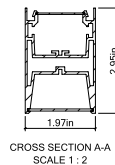

■ **ASH-D-18 (Surface)**