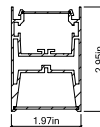

Project:	Type:
	Comments:

Dimension and Mounting

FIXTURE ID	A	B	C	L	H
ASH-D-18-25	16.4"	18.9"	1.97"	9.45"	3"
ASH-D-23-40	20.5"	23.6"	1.97"	11.8"	3"
ASH-D-35-90	30.7"	35.4"	1.97"	17.7"	3"
ASH-D-47-180	40.9"	47.2"	1.97"	23.6"	3"

Project:	Type:
	Comments:

■ **ASH-D-18 (Pendant)**

■ **ASH-D-18 (Surface)**

Project:	Type:
	Comments:

■ **ASH-D-23 (Pendant)**

CROSS SECTION A-A
SCALE 1 : 2

■ **ASH-D-23 (Surface)**

CROSS SECTION A-A
SCALE 1 : 2