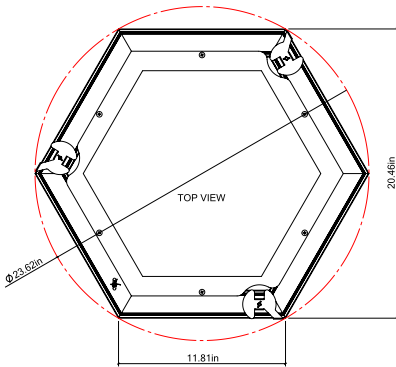

Select one option from each group below. For a custom preference please contact sales@techoled.com

1-FIXTURE ID		2-DISTRIBUTION		3-DIAMETER		4-LUMEN OUTPUT	
ASH	Hexagon	D	Direct	18	18.9"x16.4"	LO	Low
				23	23.6"x20.5"	ME	Medium
				35	35.4"x30.7"	HI	High
				47	47.2"x40.9"		

Project:	Type:
	Comments:

Dimension and Mounting

FIXTURE ID	A	B	C	L	H
ASH-D-18-25	16.4"	18.9"	1.97"	9.45"	3"
ASH-D-23-40	20.5"	23.6"	1.97"	11.8"	3"
ASH-D-35-90	30.7"	35.4"	1.97"	17.7"	3"
ASH-D-47-180	40.9"	47.2"	1.97"	23.6"	3"

Project:	Type:
	Comments:

■ **ASH-D-18 (Pendant)**

■ **ASH-D-18 (Surface)**

Project:	Type:
	Comments:

■ **ASH-D-23 (Pendant)**

CROSS SECTION A-A
SCALE 1 : 2

■ **ASH-D-23 (Surface)**

CROSS SECTION A-A
SCALE 1 : 2