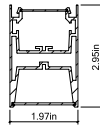

Project:	Type:
	Comments:

Dimension and Mounting

FIXTURE ID	A	B	C	L	H
ASH-D-18-25	16.4"	18.9"	1.97"	9.45"	3"
ASH-D-23-40	20.5"	23.6"	1.97"	11.8"	3"
ASH-D-35-90	30.7"	35.4"	1.97"	17.7"	3"
ASH-D-47-180	40.9"	47.2"	1.97"	23.6"	3"

Project:	Type:
	Comments:

■ **ASH-D-18 (Pendant)**

■ **ASH-D-18 (Surface)**

Project:	Type:
	Comments:

■ **ASH-D-23 (Pendant)**

CROSS SECTION A-A
SCALE 1 : 2

■ **ASH-D-23 (Surface)**

CROSS SECTION A-A
SCALE 1 : 2