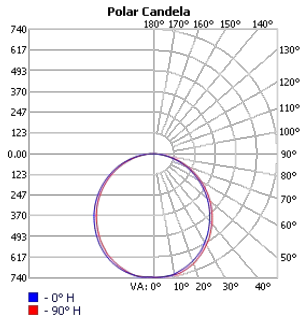

Project:	Type:
Comments:	

■ ASH-D-35 (Pendant)

■ ASH-D-35 (Surface)

Project:	Type:
	Comments:

■ **ASH-D-47 (Pendant)**

■ **ASH-D-47 (Surface)**

Project:	Type:
	Comments:

Photometrics