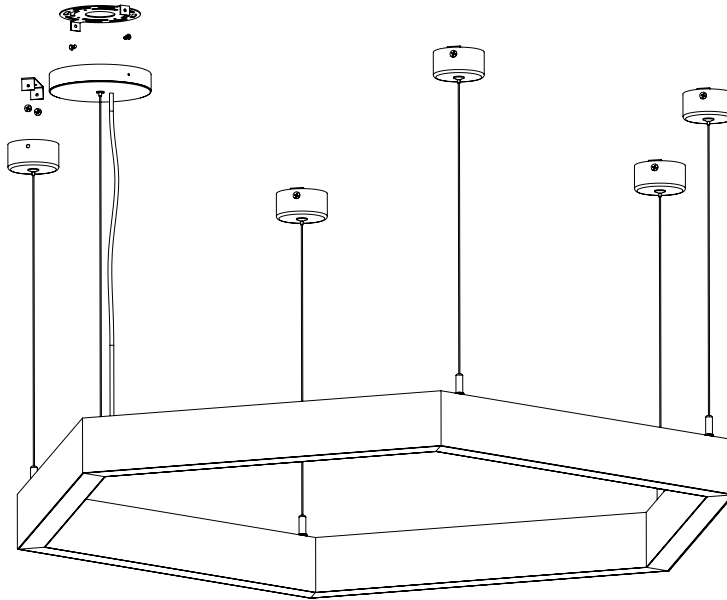

Project:	Type:
	Comments:

Dimension and Mounting

FIXTURE ID	A	B	C	L	H
ASH-D-18-25	16.4"	18.9"	1.97"	9.45"	3"
ASH-D-23-40	20.5"	23.6"	1.97"	11.8"	3"
ASH-D-35-90	30.7"	35.4"	1.97"	17.7"	3"
ASH-D-47-180	40.9"	47.2"	1.97"	23.6"	3"