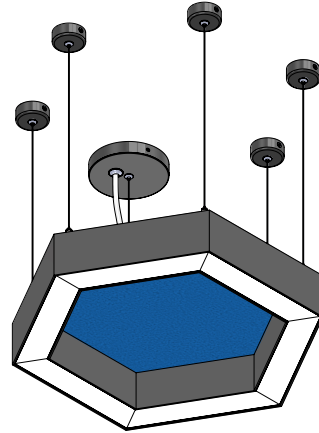

Project:	Type:
	Comments:

Dimension and Mounting

FIXTURE ID	A	B	C	L	H
ASH-D-18-25	16.4"	18.9"	1.97"	9.45"	3"
ASH-D-23-40	20.5"	23.6"	1.97"	11.8"	3"
ASH-D-35-90	30.7"	35.4"	1.97"	17.7"	3"
ASH-D-47-180	40.9"	47.2"	1.97"	23.6"	3"

Project:	Type:
	Comments:

■ **ASH-D-18 (Pendant)**

■ **ASH-D-18 (Surface)**

Project:	Type:
	Comments:

■ **ASH-D-23 (Pendant)**

CROSS SECTION A-A
SCALE 1 : 2

■ **ASH-D-23 (Surface)**

CROSS SECTION A-A
SCALE 1 : 2