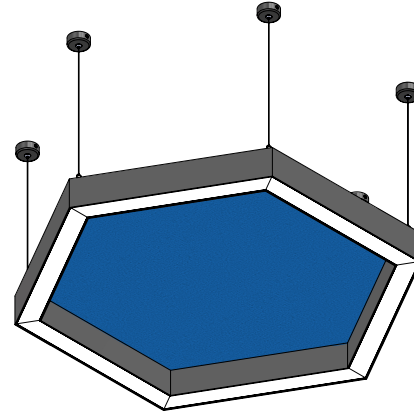

Project:	Type:
	Comments:

Dimension and Mounting

FIXTURE ID	A	B	C	L	H
ASH-D-18-25	16.4"	18.9"	1.97"	9.45"	3"
ASH-D-23-40	20.5"	23.6"	1.97"	11.8"	3"
ASH-D-35-90	30.7"	35.4"	1.97"	17.7"	3"
ASH-D-47-180	40.9"	47.2"	1.97"	23.6"	3"

Project:	Type:
	Comments:

■ **ASH-D-18 (Pendant)**

■ **ASH-D-18 (Surface)**

Project:	Type:
	Comments:

■ **ASH-D-23 (Pendant)**

CROSS SECTION A-A
SCALE 1 : 2

■ **ASH-D-23 (Surface)**

CROSS SECTION A-A
SCALE 1 : 2

Project:	Type:
Comments:	

■ ASH-D-35 (Pendant)

■ ASH-D-35 (Surface)

Project:	Type:
	Comments:

■ **ASH-D-47 (Pendant)**

■ **ASH-D-47 (Surface)**

Project:	Type:
	Comments:

Photometrics