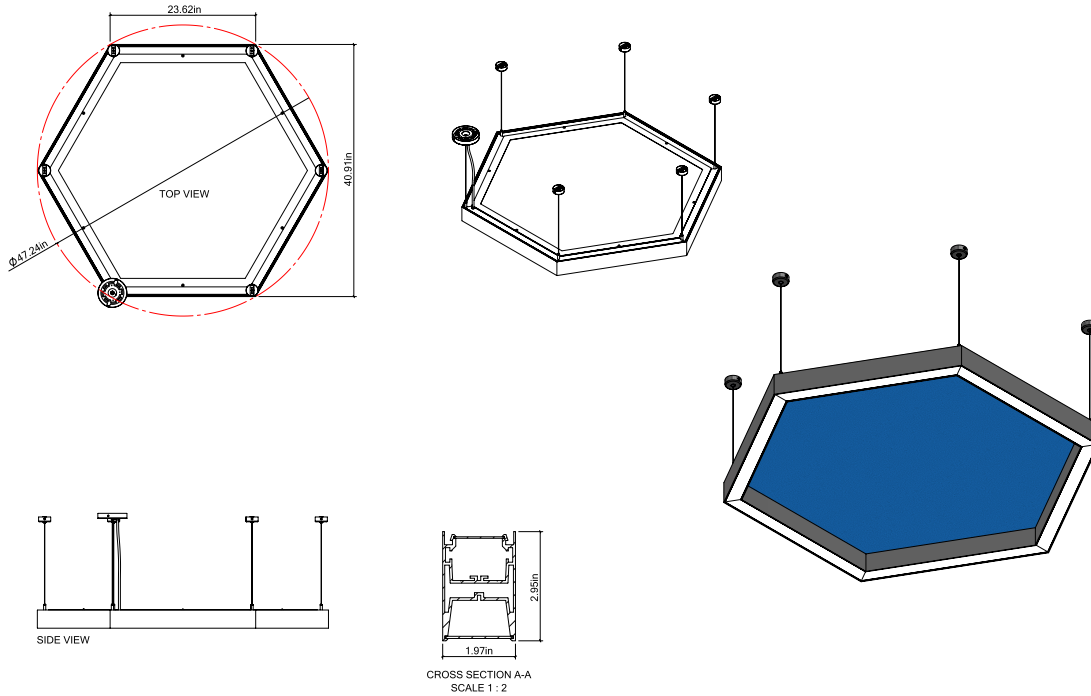

Project:	Type:
	Comments:

■ **ASH-D-47 (Pendant)**