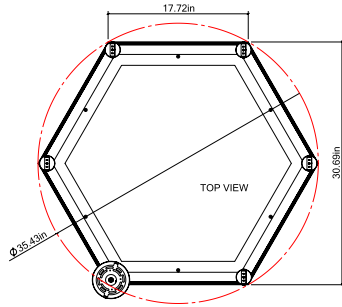

Project:	Type:
Comments:	

■ ASH-D-35 (Pendant)