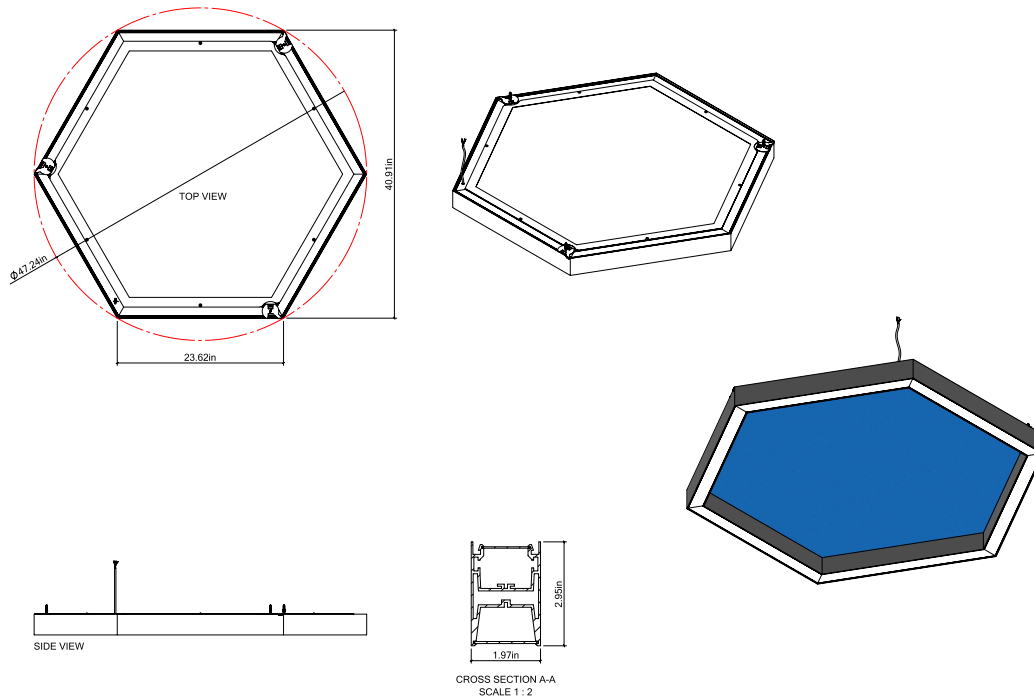

■ **ASH-D-47 (Surface)**