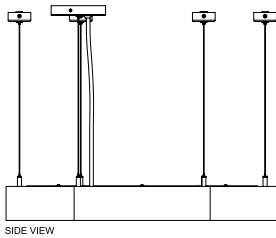

Project:	Type:
	Comments:

Dimension and Mounting

FIXTURE ID	A	B	C	L	H
ASH-D-18-25	16.4"	18.9"	1.97"	9.45"	3"
ASH-D-23-40	20.5"	23.6"	1.97"	11.8"	3"
ASH-D-35-90	30.7"	35.4"	1.97"	17.7"	3"
ASH-D-47-180	40.9"	47.2"	1.97"	23.6"	3"

Project:	Type:
	Comments:

■ **ASH-D-18 (Pendant)**

■ **ASH-D-18 (Surface)**

Project:	Type:
	Comments:

■ **ASH-D-23 (Pendant)**

CROSS SECTION A-A
SCALE 1 : 2

■ **ASH-D-23 (Surface)**

CROSS SECTION A-A
SCALE 1 : 2