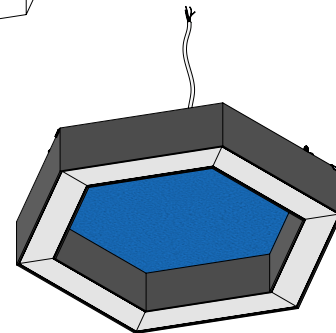

Project:	Type:
	Comments:

Dimension and Mounting

FIXTURE ID	A	B	C	L	H
ASH-D-18-25	16.4"	18.9"	1.97"	9.45"	3"
ASH-D-23-40	20.5"	23.6"	1.97"	11.8"	3"
ASH-D-35-90	30.7"	35.4"	1.97"	17.7"	3"
ASH-D-47-180	40.9"	47.2"	1.97"	23.6"	3"

Project:	Type:
	Comments:

■ **ASH-D-18 (Pendant)**

■ **ASH-D-18 (Surface)**

Project:	Type:
	Comments:

■ **ASH-D-23 (Pendant)**

CROSS SECTION A-A
SCALE 1 : 2

■ **ASH-D-23 (Surface)**

CROSS SECTION A-A
SCALE 1 : 2