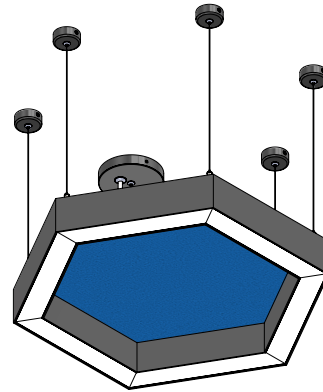

Project:	Type:
	Comments:

Dimension and Mounting

FIXTURE ID	A	B	C	L	H
ASH-D-18-25	16.4"	18.9"	1.97"	9.45"	3"
ASH-D-23-40	20.5"	23.6"	1.97"	11.8"	3"
ASH-D-35-90	30.7"	35.4"	1.97"	17.7"	3"
ASH-D-47-180	40.9"	47.2"	1.97"	23.6"	3"

Project:	Type:
	Comments:

■ **ASH-D-18 (Pendant)**

■ **ASH-D-18 (Surface)**

Project:	Type:
	Comments:

■ **ASH-D-23 (Pendant)**

CROSS SECTION A-A
SCALE 1 : 2

■ **ASH-D-23 (Surface)**

CROSS SECTION A-A
SCALE 1 : 2

Project:	Type:
Comments:	

■ ASH-D-35 (Pendant)

■ ASH-D-35 (Surface)

Project:	Type:
	Comments:

■ **ASH-D-47 (Pendant)**

■ **ASH-D-47 (Surface)**

Project:	Type:
	Comments:

Photometrics