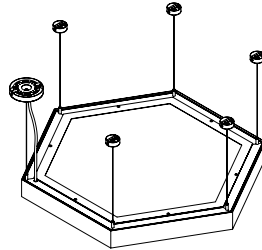

Project:	Type:
Comments:	

■ ASH-D-35 (Pendant)