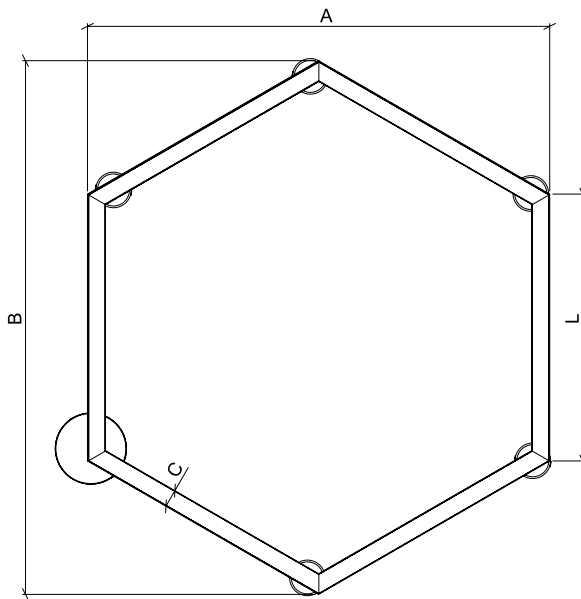

Project:	Type:
	Comments:

Dimension and Mounting

FIXTURE ID	A	B	C	L	H
ASH-D-18-25	16.4"	18.9"	1.97"	9.45"	3"
ASH-D-23-40	20.5"	23.6"	1.97"	11.8"	3"
ASH-D-35-90	30.7"	35.4"	1.97"	17.7"	3"
ASH-D-47-180	40.9"	47.2"	1.97"	23.6"	3"