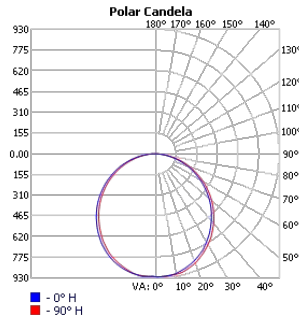

TECHOLED-ASH-D-18-ME-30