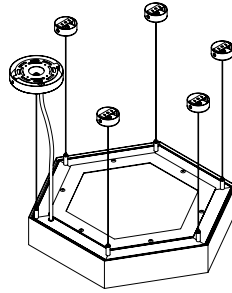

Project:	Type:
	Comments:

Dimension and Mounting

FIXTURE ID	A	B	C	L	H
ASH-D-18-25	16.4"	18.9"	1.97"	9.45"	3"
ASH-D-23-40	20.5"	23.6"	1.97"	11.8"	3"
ASH-D-35-90	30.7"	35.4"	1.97"	17.7"	3"
ASH-D-47-180	40.9"	47.2"	1.97"	23.6"	3"

Project:	Type:
	Comments:

■ **ASH-D-18 (Pendant)**

■ **ASH-D-18 (Surface)**

Project:	Type:
	Comments:

■ **ASH-D-23 (Pendant)**

CROSS SECTION A-A
SCALE 1 : 2

■ **ASH-D-23 (Surface)**

CROSS SECTION A-A
SCALE 1 : 2