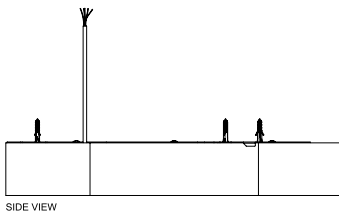

■ **ASH-D-18 (Surface)**