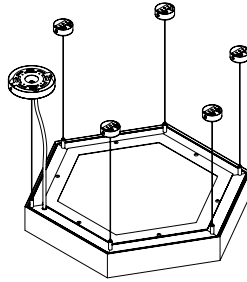

Project:	Type:
	Comments:

Dimension and Mounting

FIXTURE ID	A	B	C	L	H
ASH-D-18-25	16.4"	18.9"	1.97"	9.45"	3"
ASH-D-23-40	20.5"	23.6"	1.97"	11.8"	3"
ASH-D-35-90	30.7"	35.4"	1.97"	17.7"	3"
ASH-D-47-180	40.9"	47.2"	1.97"	23.6"	3"

Project:	Type:
	Comments:

■ **ASH-D-18 (Pendant)**

■ **ASH-D-18 (Surface)**

Project:	Type:
	Comments:

■ **ASH-D-23 (Pendant)**

CROSS SECTION A-A
SCALE 1 : 2

■ **ASH-D-23 (Surface)**

CROSS SECTION A-A
SCALE 1 : 2