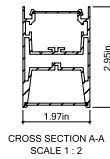

Project:	Type:
	Comments:

■ **ASH-D-18 (Pendant)**