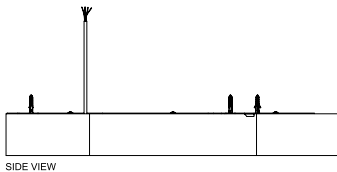

Project:	Type:
	Comments:

Dimension and Mounting

FIXTURE ID	A	B	C	L	H
ASH-D-18-25	16.4"	18.9"	1.97"	9.45"	3"
ASH-D-23-40	20.5"	23.6"	1.97"	11.8"	3"
ASH-D-35-90	30.7"	35.4"	1.97"	17.7"	3"
ASH-D-47-180	40.9"	47.2"	1.97"	23.6"	3"

Project:	Type:
	Comments:

■ **ASH-D-18 (Pendant)**

■ **ASH-D-18 (Surface)**

Project:	Type:
	Comments:

■ **ASH-D-23 (Pendant)**

CROSS SECTION A-A
SCALE 1 : 2

■ **ASH-D-23 (Surface)**

CROSS SECTION A-A
SCALE 1 : 2