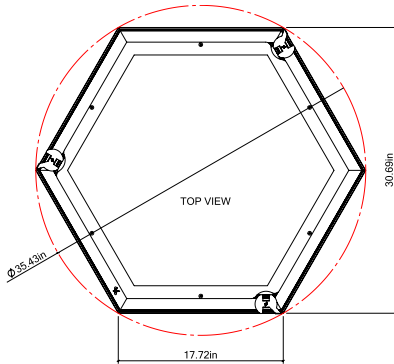

■ ASH-D-35 (Surface)