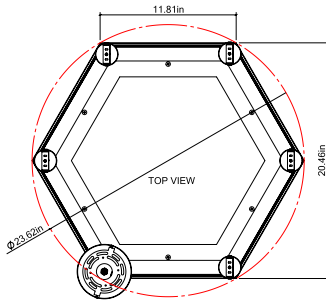

Select one option from each group below. For a custom preference please contact sales@techoled.com

1-FIXTURE ID		2-DISTRIBUTION		3-DIAMETER		4-LUMEN OUTPUT	
ASH	Hexagon	D	Direct	18	18.9"x16.4"	LO	Low
				23	23.6"x20.5"	ME	Medium
				35	35.4"x30.7"	HI	High
				47	47.2"x40.9"		

Project:	Type:
	Comments:

Dimension and Mounting

FIXTURE ID	A	B	C	L	H
ASH-D-18-25	16.4"	18.9"	1.97"	9.45"	3"
ASH-D-23-40	20.5"	23.6"	1.97"	11.8"	3"
ASH-D-35-90	30.7"	35.4"	1.97"	17.7"	3"
ASH-D-47-180	40.9"	47.2"	1.97"	23.6"	3"

Project:	Type:
	Comments:

■ **ASH-D-18 (Pendant)**

■ **ASH-D-18 (Surface)**

Project:	Type:
	Comments:

■ **ASH-D-23 (Pendant)**

CROSS SECTION A-A
SCALE 1 : 2

■ **ASH-D-23 (Surface)**

CROSS SECTION A-A
SCALE 1 : 2