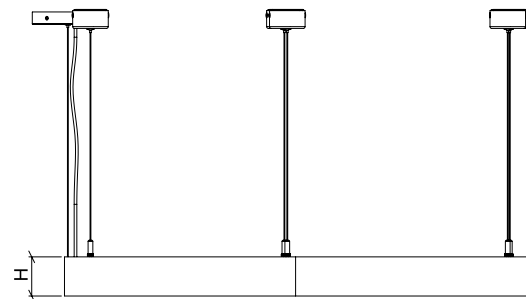

Project:	Type:
	Comments:

Dimension and Mounting

FIXTURE ID	A	B	C	L	H
ASH-D-18-25	16.4"	18.9"	1.97"	9.45"	3"
ASH-D-23-40	20.5"	23.6"	1.97"	11.8"	3"
ASH-D-35-90	30.7"	35.4"	1.97"	17.7"	3"
ASH-D-47-180	40.9"	47.2"	1.97"	23.6"	3"