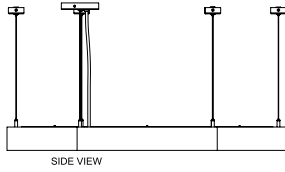

Project:	Type:
Comments:	

■ ASH-D-35 (Pendant)