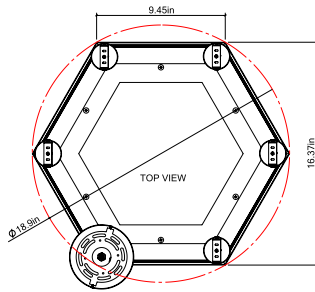

Project:	Type:
	Comments:

■ **ASH-D-18 (Pendant)**