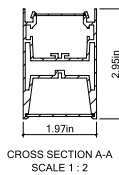

■ ASH-D-35 (Surface)