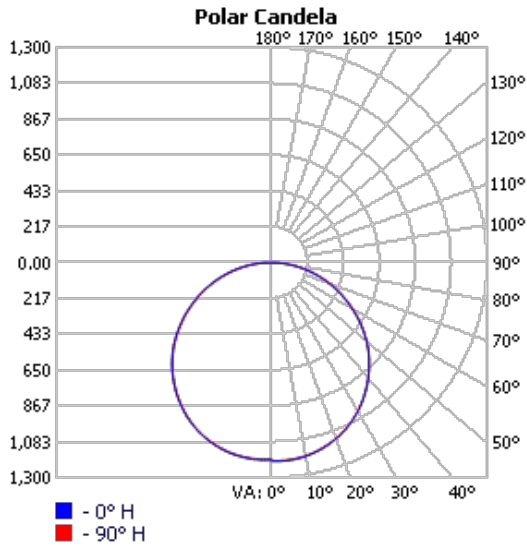

Project:	Type:
	Comments:

Photometrics

Direct