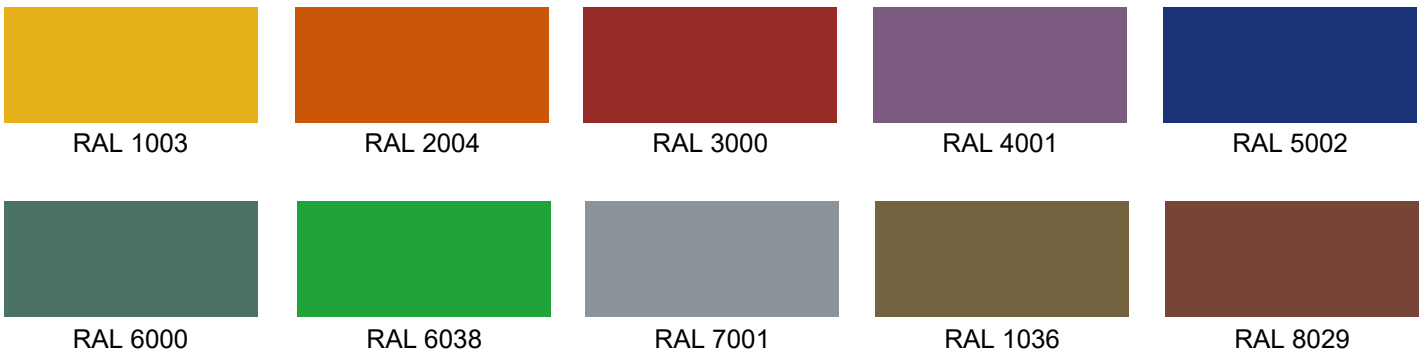

Project:	Type:
	Comments:

Photometrics

Direct

Project:	Type:
	Comments:

Examples

Project:	Type:
	Comments:

Finish Details (powder coat finish)

■ Standard Colors

■ Custom Colors

Any RAL color available, please refer to ralcolorchart.com

■ Custom Wooden Colors

Project:	Type:
	Comments:

 **Acoustic color**

Project:	Type:
	Comments:

■ Acoustic faux wood texture

045