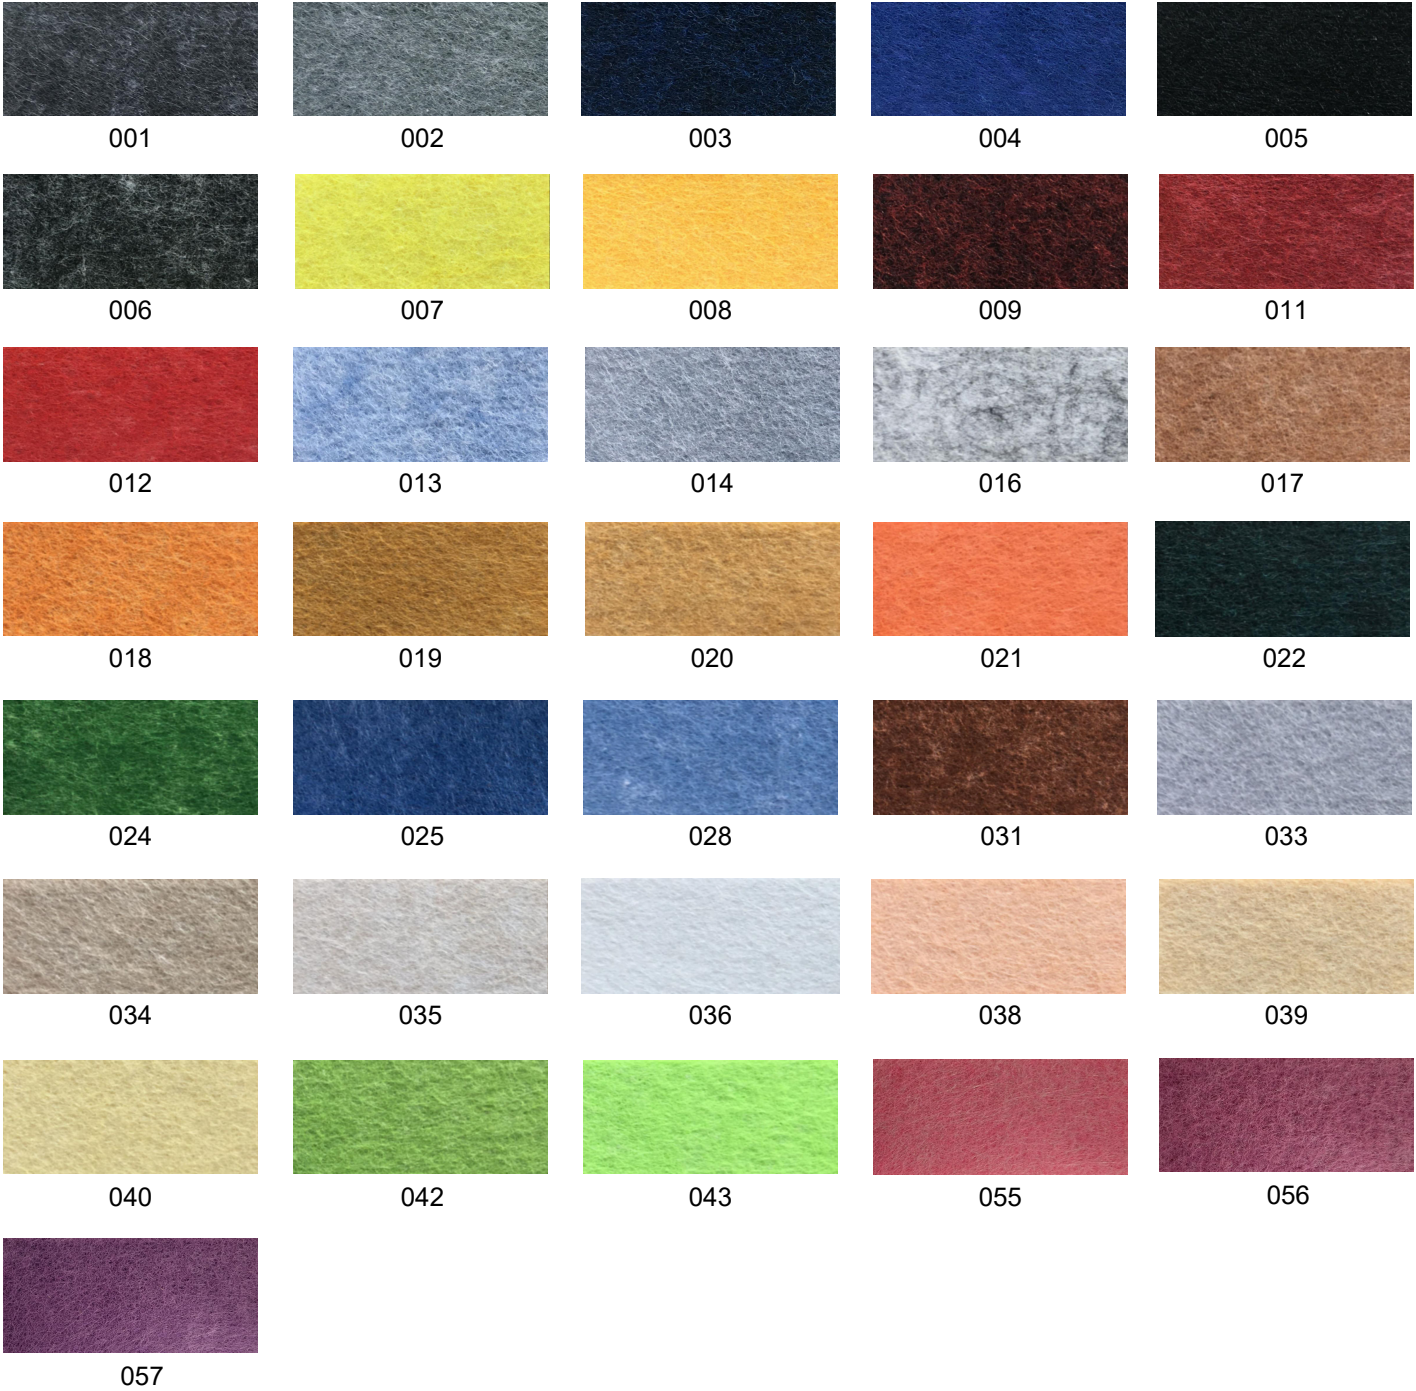

■ Custom Colors

Any RAL color available, please refer to ralcolorchart.com

■ Custom Wooden Colors

Project:	Type:
	Comments:

 **Acoustic color**

Project:	Type:
	Comments:

■ Acoustic faux wood texture

045

046

047

048

049

050

051

052

053