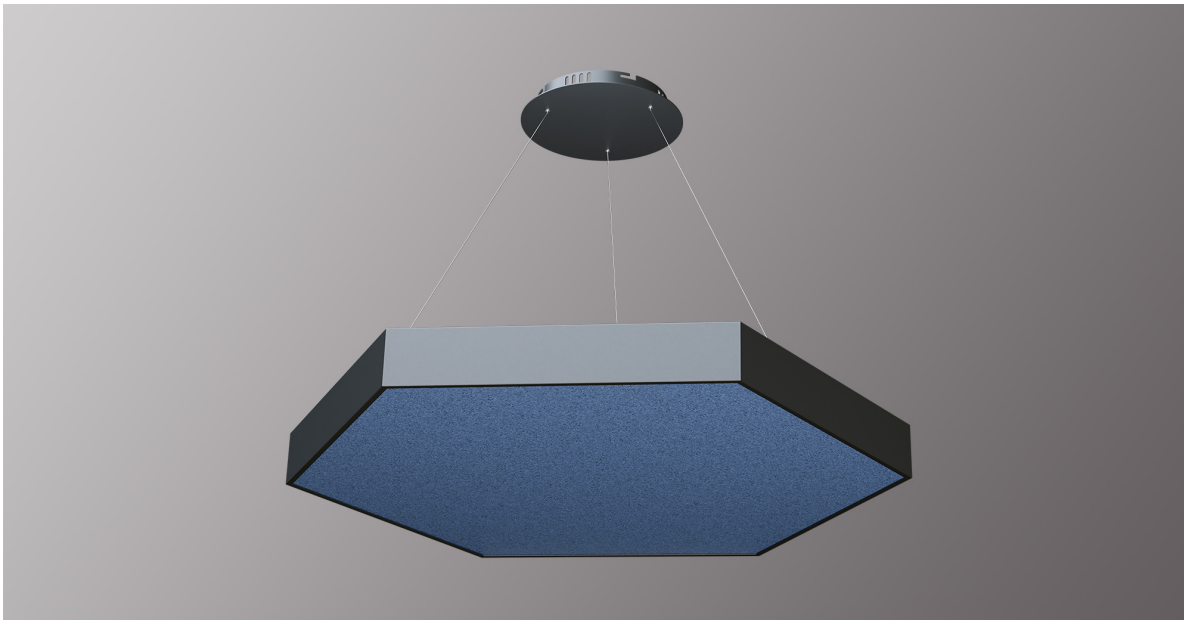

Project:	Type:
	Comments:

Highlights

The TechoLED Acoustic Series provides an elegant and effective solution for reducing noise and reverberation in large, open spaces. Our luminaires are crafted from high-quality, rigid, acoustically rated materials, ensuring an easy-to-specify and install integrated solution. With a wide range of sizes, form factors and finishes – from standard colors to faux wood – we offer an acoustic solution to complement every modern interior.

LED: Samsung LED chips, 2700-5000K, Tunable white and RGB/W available, 90CRI

Optical: Direct, Indirect and Direct/Indirect illumination, 115° Beam angle

Construction: High grade aluminum extrusion, acoustic rated material, PMMA diffuser, Acoustic material available in multiple colors/finishes

Installation

Project:	Type:
	Comments:

Configuration Example

Model #	Distribution	Diameter	Lumen Output	Color Temp.	Voltage	Color
TECHOLED-ASHP-D-18-LO-30-U-W	Direct	18.9"x16.4"	Low	3000K	100-277V	White

Ordering Guide: