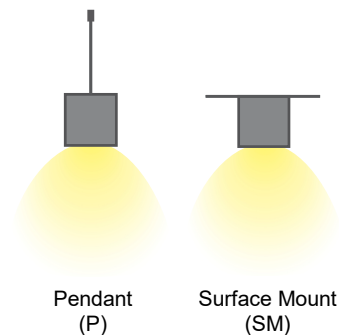

LED: Samsung LED chips, 2700-5000K, Tunable white and RGB/W available, 90CRI

Optical: Direct, Indirect and Direct/Indirect illumination, 115° Beam angle

Construction: High grade aluminum extrusion, acoustic rated material, PMMA diffuser, Acoustic material available in multiple colors/finishes

Installation

Project:	Type:
	Comments:

Configuration Example

Model #	Distribution	Diameter	Lumen Output	Color Temp.	Voltage	Color
TECHOLED-ASHP-D-18-LO-30-U-W	Direct	18.9"x16.4"	Low	3000K	100-277V	White

Ordering Guide:

Select one option from each group below. For a custom preference please contact sales@techoled.com

1-FIXTURE ID		2-DISTRIBUTION		3-DIAMETER		4-LUMEN OUTPUT	
ASHP	Hexagon P	D	Direct	18	18.9"x16.4"	LO	Low
		ID	Indirect	23	23.6"x20.5"	ME	Medium
		DI	Direct/Indirect	35	35.4"x30.7"	HI	High
		X	None	47	47.2"x40.9"	X	None