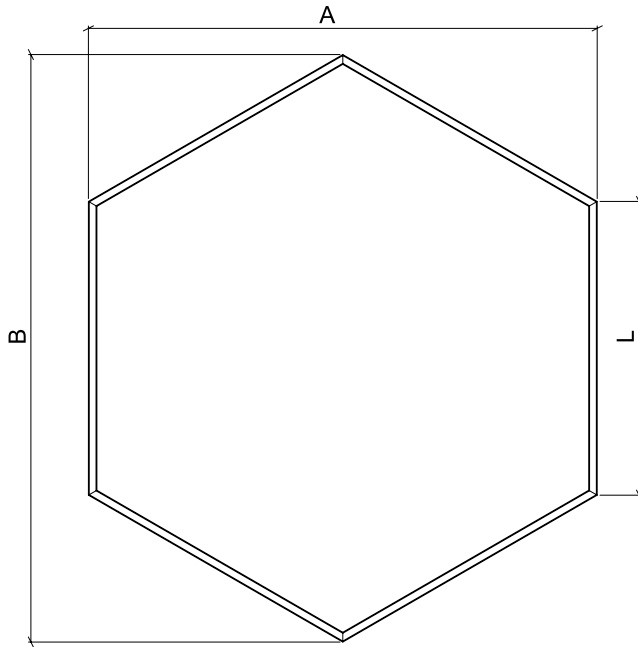

Project:	Type:
	Comments:

Dimensions and Mounting

FIXTURE ID	A	B	L	H
ASHP-D-18-25	16.4"	18.9"	9.45"	3"
ASHP-D 23-40	20.5"	23.6"	11.8"	3"
ASHP-D-35-90	30.7"	35.4"	17.7"	3"
ASHP-D-47-180	40.9"	47.2"	23.6"	3"