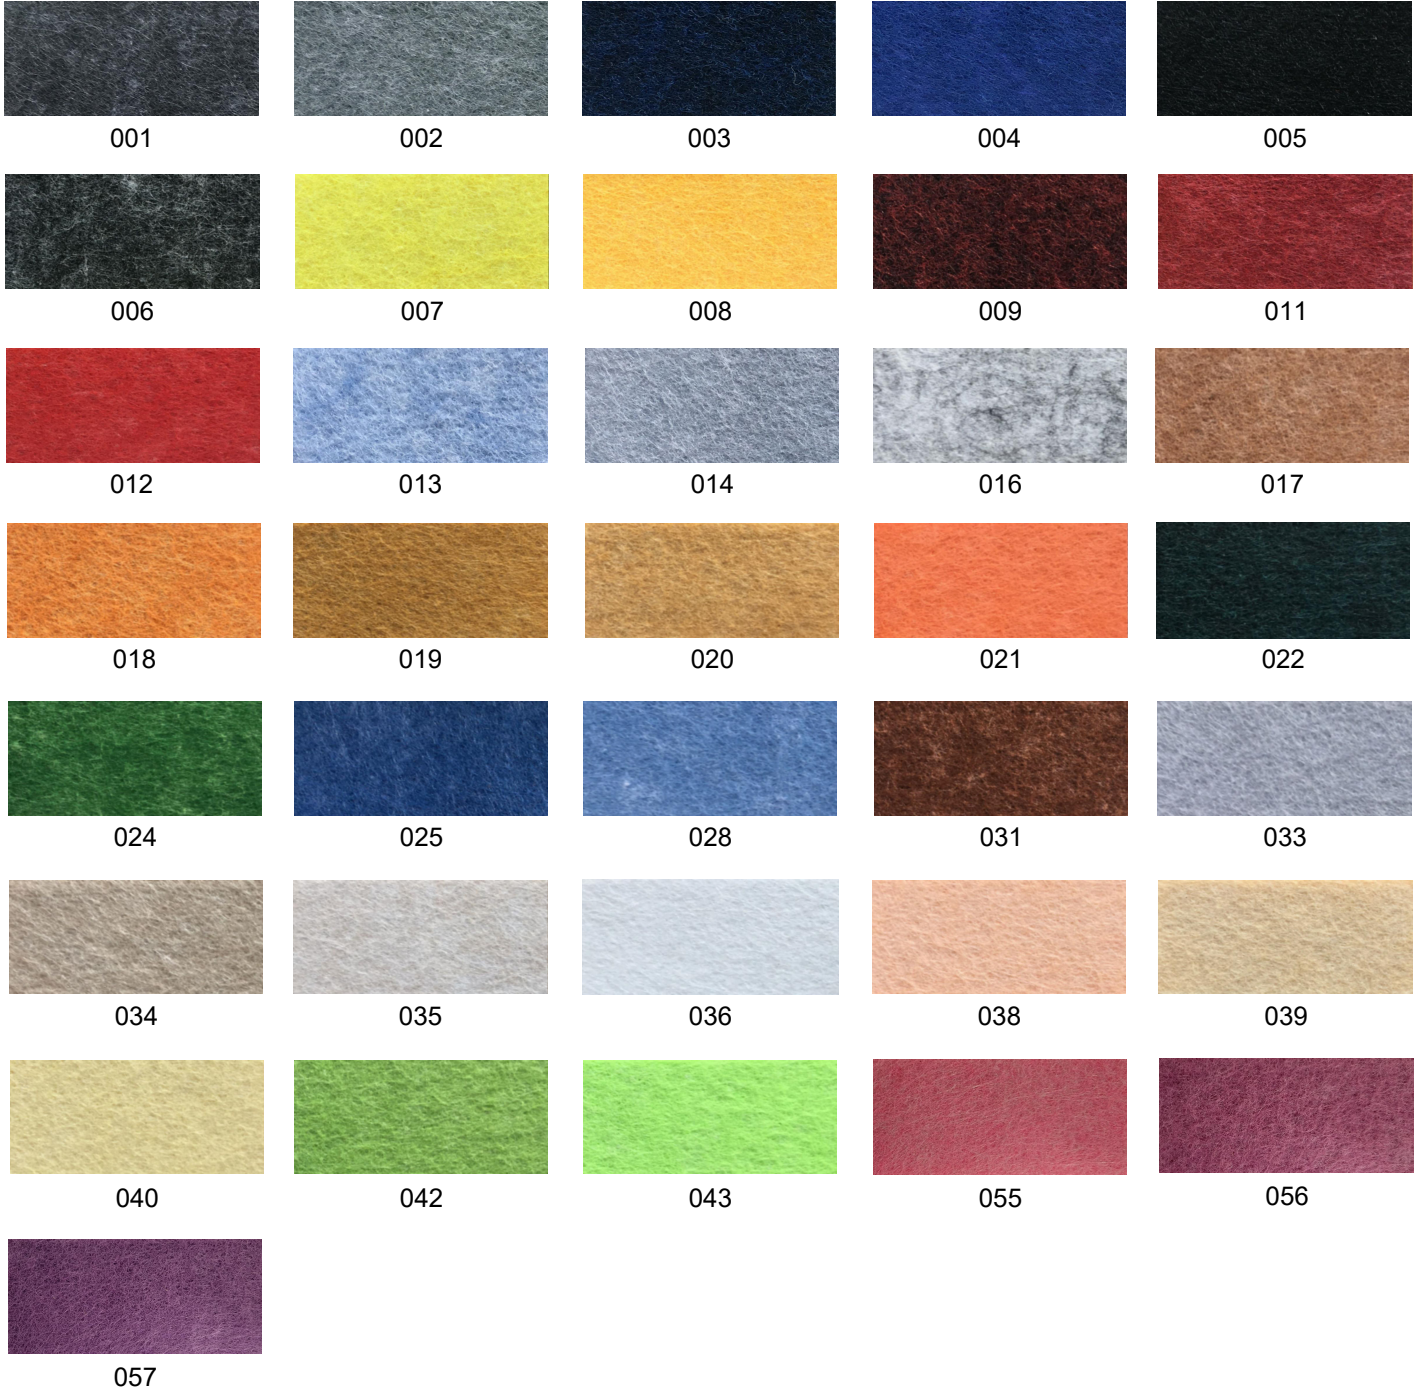

#### Standard Colors

W – White

S – Silver

B – Black

#### Custom Colors

RAL 1003

RAL 2004

RAL 3000

RAL 4001

RAL 5002

RAL 6000

RAL 6038

RAL 7001

RAL 1036

RAL 8029

Any RAL color available, please refer to [ralcolorchart.com](http://ralcolorchart.com)

#### Custom Wooden Colors

American Walnut

Cherry

Maple

Light Oak

Palisander Santos

Project:	Type:
	Comments:

**Acoustic color**