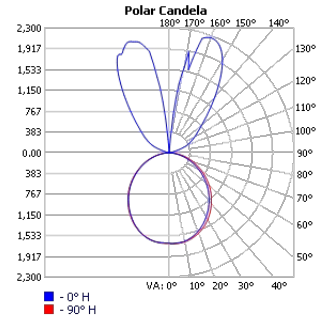

TECHOLED-ASL-DI-11-HI-30