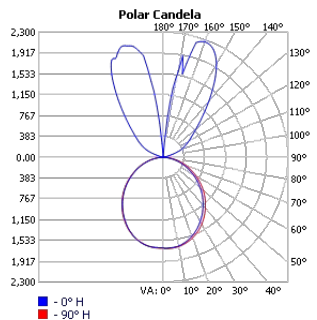

TECHOLED-ASL-DI-7-HI-30