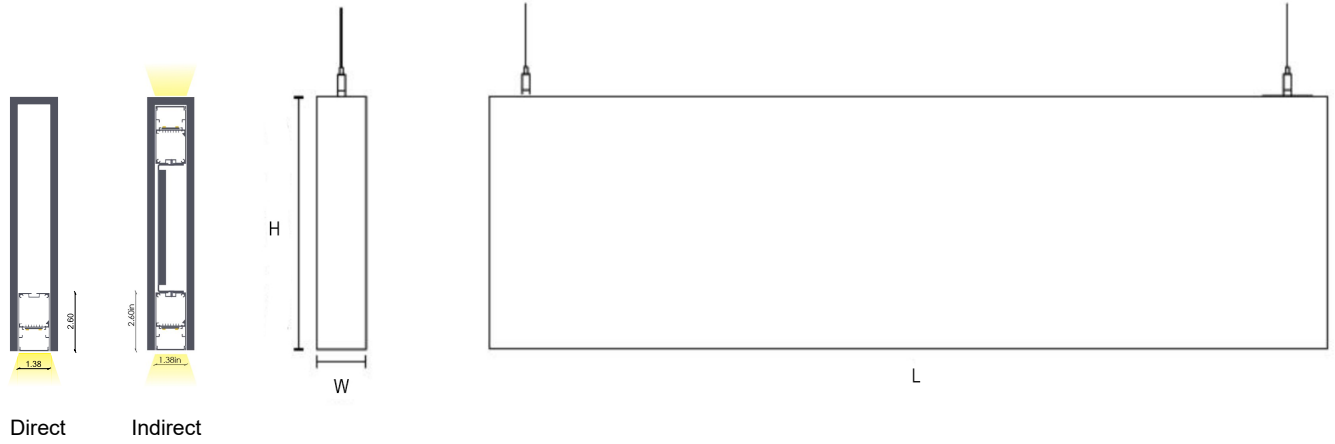

### Dimension and Mounting

FIXTURE ID	W	H	L
ASL-D-7-40	2.1"	7.4"	47.2"
ASL-D-11-40	2.1"	11.4"	47.2"
ASL-D-15-40	2.1"	15.3"	47.2"

FIXTURE ID	W	H	L
ASL-DI-7-50	2.1"	7.4"	47.2"
ASL-DI-11-50	2.1"	11.4"	47.2"
ASL-DI-15-50	2.1"	15.3"	47.2"