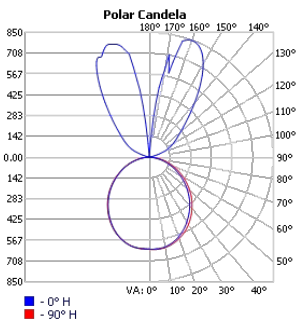

### Photometrics

TECHOLED-ASL-D-7-LO-30

TECHOLED-ASL-D-7-ME-30

TECHOLED-ASL-D-7-HI-30

TECHOLED-ASL-D-11-LO-30

TECHOLED-ASL-D-11-ME-30

TECHOLED-ASL-D-15-LO-30

TECHOLED-ASL-D-15-ME-30