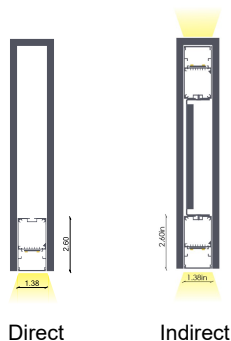

▣ Cross Section