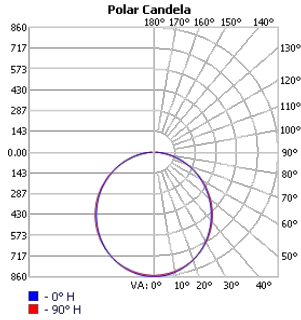

Project:	Type:
Comments:	

Photometrics

TECHOLED-ASL-D-7-LO-30