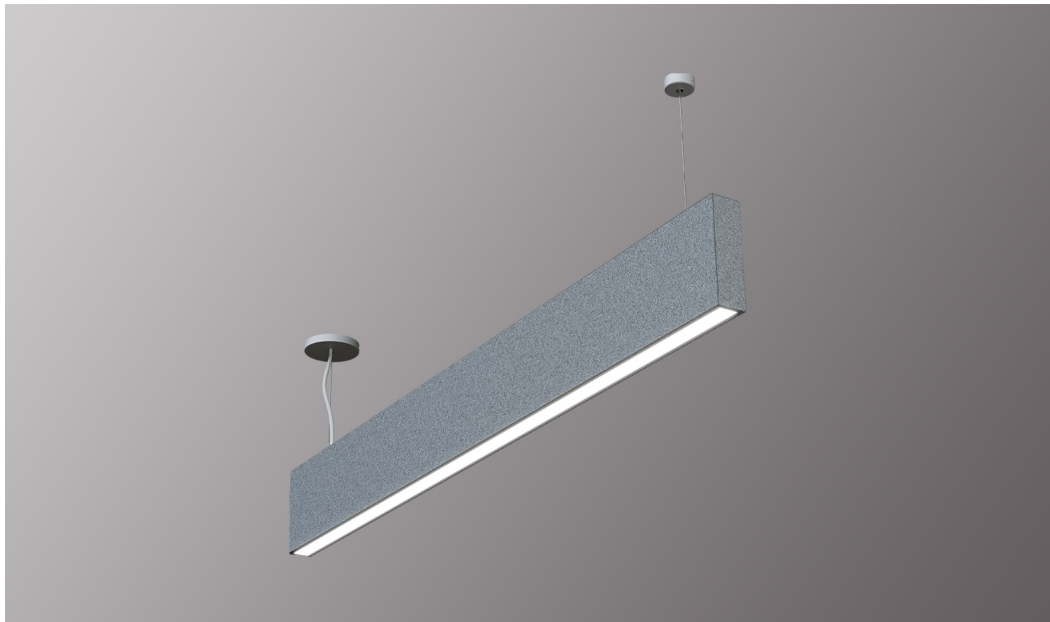

### ▣ Highlights

The **TechoLED Acoustic Series** provides an elegant and effective solution for reducing noise and reverberation in large, open spaces. Our luminaires are crafted from high-quality, rigid, acoustically rated materials, ensuring an easy-to-specify and install integrated solution. With a wide range of sizes, form factors, and finishes - from standard colors to faux wood - we offer an acoustic solution to complement every modern interior.

**LED:** Samsung LED chips, 2700-5000K, tunable white and RGB/W, 90CRI

**Optical:** Direct & Direct/Indirect illumination, 115° Beam Angle

**Construction:** Rigid acoustic material structure, aluminum extrusion mounted inside, PMMA diffuser, acoustic material available in multiple colors/finishes