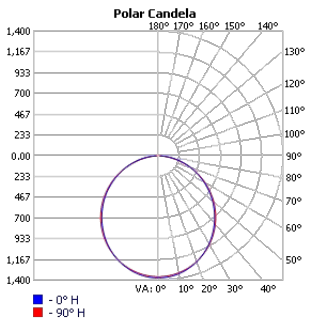

### Photometrics

TECHOLED-ASL-D-7-LO-30

TECHOLED-ASL-D-7-ME-30

TECHOLED-ASL-D-7-HI-30

TECHOLED-ASL-D-11-LO-30

TECHOLED-ASL-D-11-ME-30

TECHOLED-ASL-D-15-LO-30

TECHOLED-ASL-D-15-ME-30