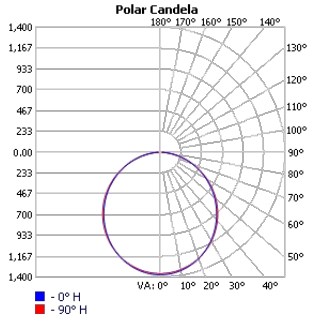

TECHOLED-ASL-D-7-ME-30