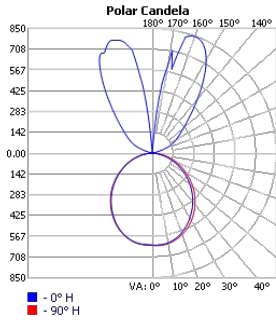

TECHOLED-ASL-DI-15-LO-30