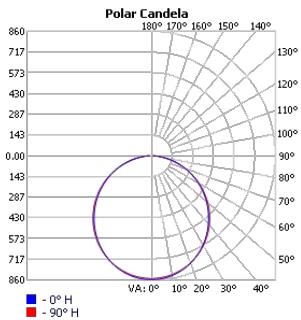

### Photometrics

TECHOLED-ASL-D-7-LO-30

TECHOLED-ASL-D-7-ME-30

TECHOLED-ASL-D-7-HI-30

TECHOLED-ASL-D-11-LO-30

TECHOLED-ASL-D-11-ME-30

TECHOLED-ASL-D-15-LO-30

TECHOLED-ASL-D-15-ME-30