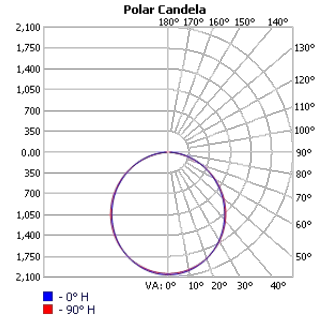

### Photometrics

TECHOLED-ASL-D-7-LO-30

TECHOLED-ASL-D-7-ME-30

TECHOLED-ASL-D-7-HI-30

TECHOLED-ASL-D-11-LO-30

TECHOLED-ASL-D-11-ME-30

TECHOLED-ASL-D-15-LO-30

TECHOLED-ASL-D-15-ME-30