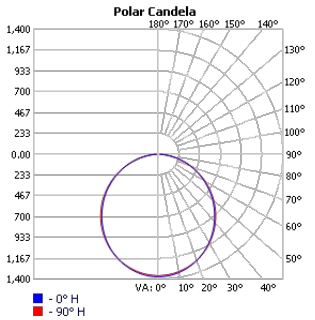

### Photometrics

TECHOLED-ASL-D-7-LO-30

TECHOLED-ASL-D-7-ME-30

TECHOLED-ASL-D-7-HI-30

TECHOLED-ASL-D-11-LO-30

TECHOLED-ASL-D-11-ME-30

TECHOLED-ASL-D-15-LO-30

TECHOLED-ASL-D-15-ME-30