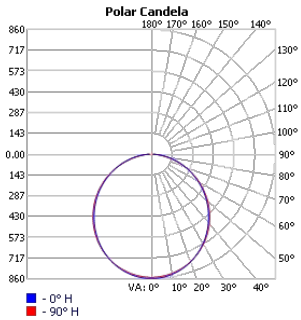

### Photometrics

TECHOLED-ASL-D-7-LO-30

TECHOLED-ASL-D-7-ME-30

TECHOLED-ASL-D-7-HI-30

TECHOLED-ASL-D-11-LO-30

TECHOLED-ASL-D-11-ME-30

TECHOLED-ASL-D-15-LO-30

TECHOLED-ASL-D-15-ME-30