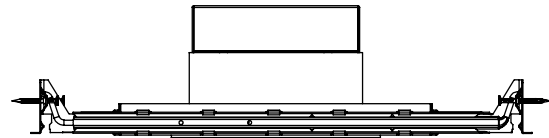

Technical Details