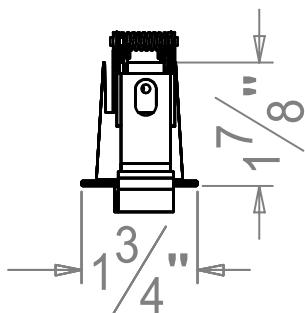

Cross Section