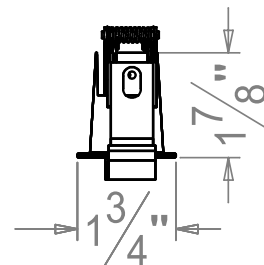

■ **AR-NCG 2x5**

Dimensions

Technical Details

Mounting

Cross Section

| | |
|----------|-----------|
| Project: | Type: |
| | Comments: |

■ **AR-NCG 1x10**

Dimensions

Technical Details

Mounting

Cross Section

| | |
|----------|-----------|
| Project: | Type: |
| | Comments: |

■ **AR-NCG 2x10**

Dimensions

Technical Details

Mounting