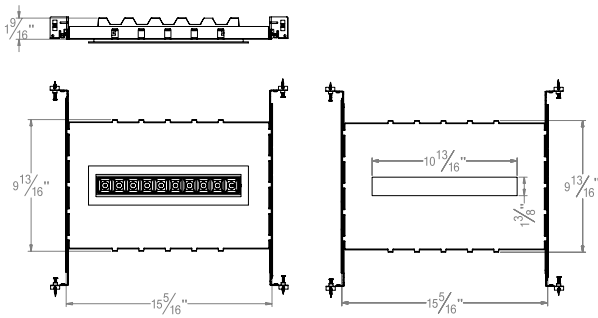

| | |
|----------|-----------|
| Project: | Type: |
| | Comments: |

Dimension and Mounting

AR-NCG 1x5

Dimensions

Technical Details

Mounting

Cross Section

| | |
|----------|-----------|
| Project: | Type: |
| | Comments: |

■ **AR-NCG 2x5**

Dimensions

Technical Details

Mounting

Cross Section

| | |
|----------|-----------|
| Project: | Type: |
| | Comments: |

■ **AR-NCG 1x10**

Dimensions

Technical Details

Mounting

Cross Section

| | |
|----------|-----------|
| Project: | Type: |
| | Comments: |

■ **AR-NCG 2x10**

Dimensions

Technical Details

Mounting