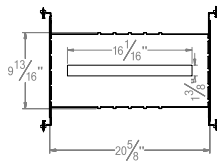

Project:	Type:
	Comments:

■ **AR-NCG 1x15**

Dimensions