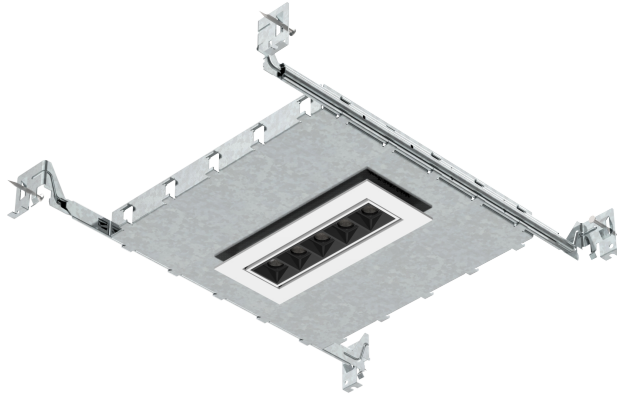

| | |
|----------|-----------|
| Project: | Type: |
| | Comments: |

Highlights

Architectural multiple recessed downlights, available from single cell to arrays of 2x15 Cells. Minimalistic design and flexibility, great for high end commercial and residential applications.

LED: Samsung COB LED chips, 2W per cell, 2700-5000K, 90CRI,

Optical: Direct illumination, 15°, 30° & 45° Beam angles

Construction: High end die cast aluminum, Acrylic diffuser, Flanged and trim-less option, New construction

Cross Section

Installation

| | |
|----------|-----------|
| Project: | Type: |
| | Comments: |

Configuration Example

| Model # | Configuration | Color Temp. | Beam Angle | Voltage | Color-Trim |
|-------------------------------|---------------|-------------|------------|----------|------------|
| TECHOLED-AR-NCG-1x5-27-15-U-W | 1x1 | 2700K | 15° | 110-277V | White |