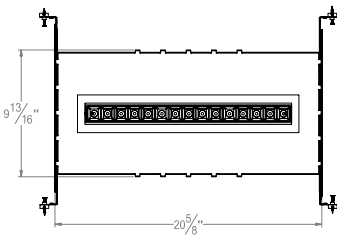

Project:	Type:
	Comments:

■ **AR-NCG 1x15**

Dimensions