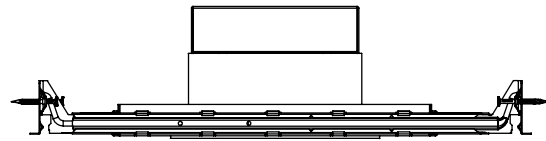

Technical Details