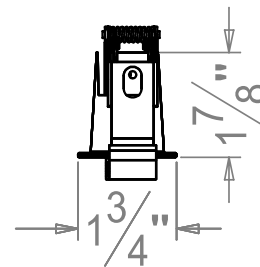

| | |
|----------|-----------|
| Project: | Type: |
| | Comments: |

Dimension and Mounting

AR-NCG 1x5

Dimensions

Technical Details

Mounting

Cross Section

| | |
|----------|-----------|
| Project: | Type: |
| | Comments: |

■ **AR-NCG 2x5**

Dimensions

Technical Details

Mounting

Cross Section

| | |
|----------|-----------|
| Project: | Type: |
| | Comments: |

■ **AR-NCG 1x10**

Dimensions