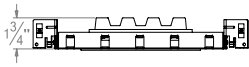

Project:	Type:
	Comments:

Dimension and Mounting

AR-NCG 1x5

Dimensions