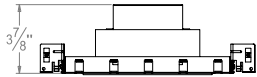

Project:	Type:
	Comments:

■ **AR-NCG 2x5**

Dimensions