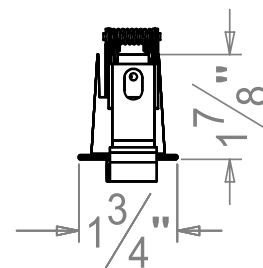

■ **AR-NCG 2x5**

Dimensions

Technical Details

Mounting

Cross Section

| | |
|----------|-----------|
| Project: | Type: |
| | Comments: |

■ **AR-NCG 1x10**

Dimensions

Technical Details

Mounting

Cross Section

| | |
|----------|-----------|
| Project: | Type: |
| | Comments: |

■ **AR-NCG 2x10**

Dimensions

Technical Details

Mounting

Cross Section

| | |
|----------|-----------|
| Project: | Type: |
| | Comments: |

■ **AR-NCG 1x15**

Dimensions

Technical Details

Mounting

Cross Section

| | |
|----------|-----------|
| Project: | Type: |
| | Comments: |