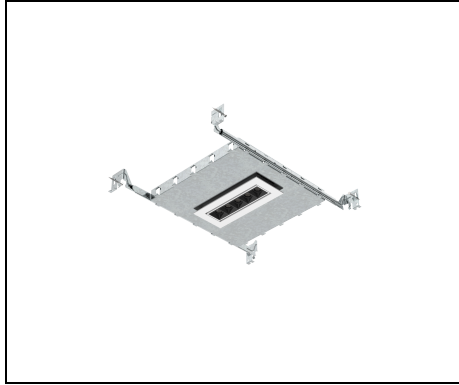

■ **AR-NCG 2x15**

Dimensions

Technical Details

Mounting

Cross Section

| | |
|----------|-----------|
| Project: | Type: |
| | Comments: |

Mounting Option Examples

AR-NCG-2x5