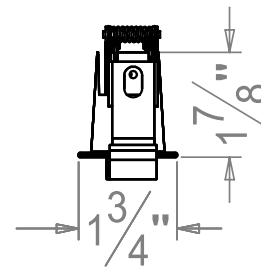

■ **AR-NCG 2x5**

Dimensions

Technical Details

Mounting

Cross Section

| | |
|----------|-----------|
| Project: | Type: |
| | Comments: |

■ **AR-NCG 1x10**

Dimensions

Technical Details

Mounting

Cross Section

| | |
|----------|-----------|
| Project: | Type: |
| | Comments: |

■ **AR-NCG 2x10**

Dimensions

Technical Details

Mounting