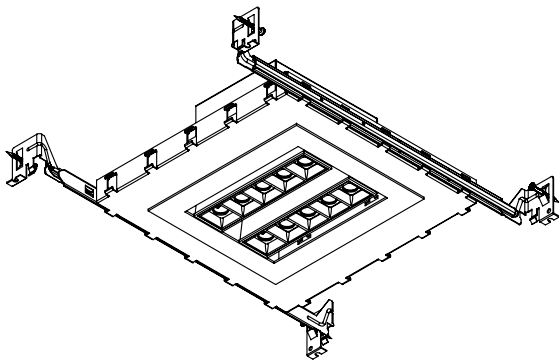

| | |
|----------|-----------|
| Project: | Type: |
| | Comments: |

Dimension and Mounting

AR-NCG 1x5

Dimensions

Technical Details

Mounting

Cross Section

| | |
|----------|-----------|
| Project: | Type: |
| | Comments: |

■ **AR-NCG 2x5**

Dimensions

Technical Details

Mounting

Cross Section

| | |
|----------|-----------|
| Project: | Type: |
| | Comments: |

■ **AR-NCG 1x10**

Dimensions