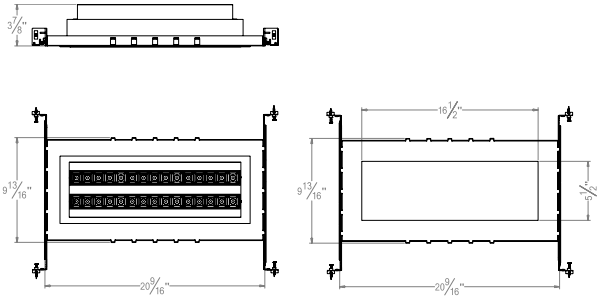

Project:	Type:
	Comments:

■ **AR-NCG 2x15**

Dimensions