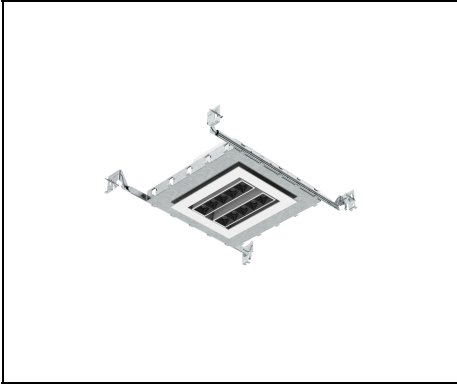

■ **AR-NCG 2x15**

Dimensions

Technical Details

Mounting

Cross Section

| | |
|----------|-----------|
| Project: | Type: |
| | Comments: |

Mounting Option Examples

AR-NCG-2x5