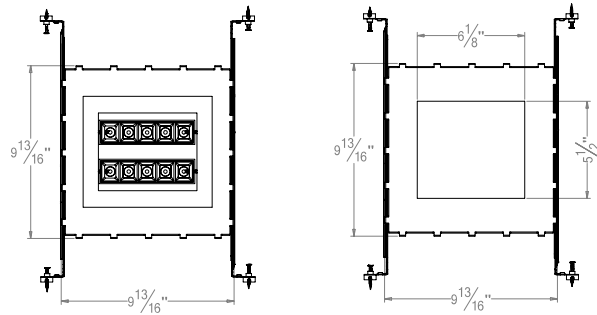

| | |
|----------|-----------|
| Project: | Type: |
| | Comments: |

Dimension and Mounting

AR-NCG 1x5

Dimensions

Technical Details

Mounting

Cross Section

| | |
|----------|-----------|
| Project: | Type: |
| | Comments: |

■ **AR-NCG 2x5**

Dimensions

Technical Details

Mounting

Cross Section

| | |
|----------|-----------|
| Project: | Type: |
| | Comments: |

■ **AR-NCG 1x10**

Dimensions