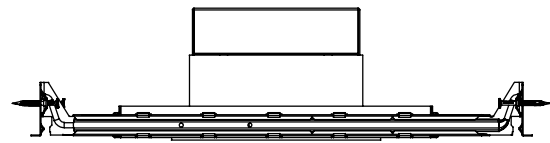

Technical Details

Mounting

Cross Section

| | |
|----------|-----------|
| Project: | Type: |
| | Comments: |

■ **AR-NCG 2x10**

Dimensions

Technical Details

Mounting