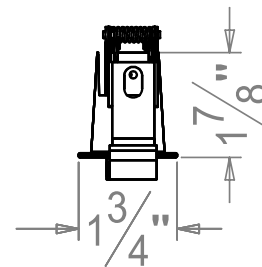

Technical Details

Mounting

Cross Section

| | |
|----------|-----------|
| Project: | Type: |
| | Comments: |

■ **AR-NCG 2x10**

Dimensions

Technical Details

Mounting

Cross Section

| | |
|----------|-----------|
| Project: | Type: |
| | Comments: |

■ **AR-NCG 1x15**

Dimensions

Technical Details

Mounting

Cross Section

| | |
|----------|-----------|
| Project: | Type: |
| | Comments: |

■ **AR-NCG 2x15**

Dimensions

Technical Details

Mounting

Cross Section

| | |
|----------|-----------|
| Project: | Type: |
| | Comments: |

Mounting Option Examples

AR-NCG-2x5