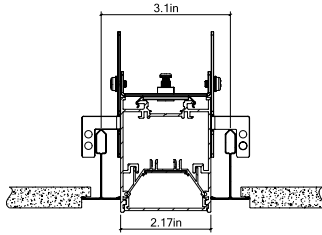

Project:	Type:
	Comments:

■ Recessed - Tegular Grid 15/16" (universal bracket)