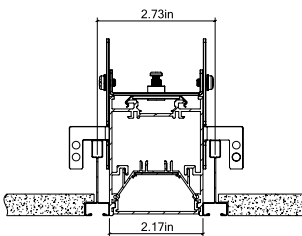

Project:	Type:
	Comments:

Dimension and Mounting - Direct Distribution (D)

FIXTURE ID	A	B	C
BX-2-R-D-2	2.76"	2.17"	24.57"
BX-2-R-D-4	2.76"	2.17"	48.58"
BX-2-R-D-6	2.76"	2.17"	72.56"
BX-2-R-D-8	2.76"	2.17"	96.57"

Project:	Type:
	Comments:

■ **Recessed - T Grid 9/16" (universal bracket)**

■ **Recessed - T Grid 15/16" (universal bracket)**

■ **Recessed - Slot Grid (universal bracket)**

■ **Recessed - Tegular Grid 9/16" (universal bracket)**