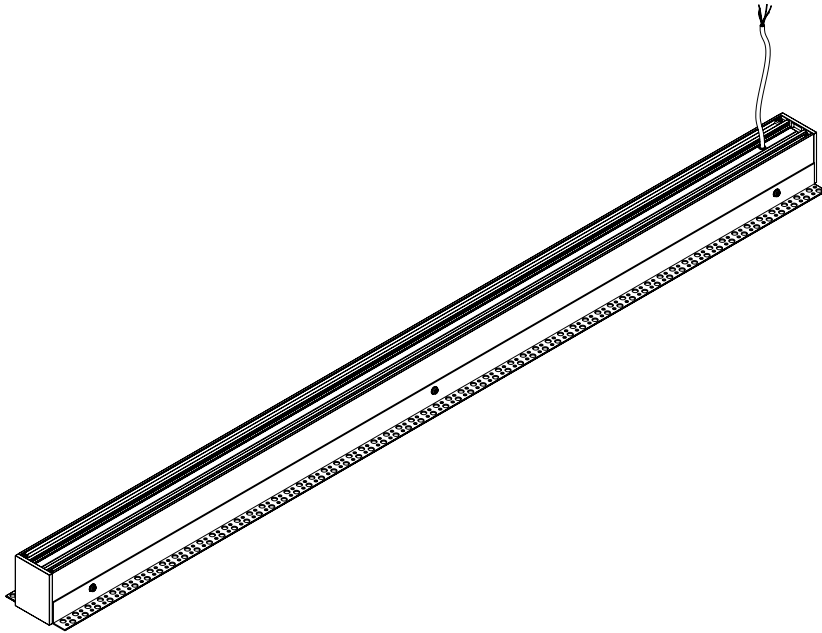

Project:	Type:
	Comments:

■ Recessed - Tegular Grid 15/16" (universal bracket)

□ Recessed Mounting

Project:	Type:
	Comments:

Recessed (mud-in)

Recessed (mud-in)

Connectors

Project:	Type:
	Comments: