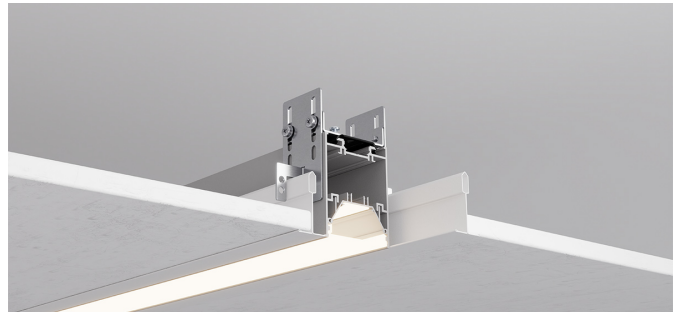

■ **Recessed - T Grid 15/16" (universal bracket)**