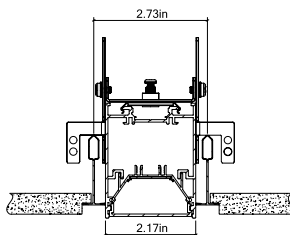

Project:	Type:
	Comments:

Dimension and Mounting - Direct Distribution (D)

FIXTURE ID	A	B	C
BX-2-R-D-2	2.76"	2.17"	24.57"
BX-2-R-D-4	2.76"	2.17"	48.58"
BX-2-R-D-6	2.76"	2.17"	72.56"
BX-2-R-D-8	2.76"	2.17"	96.57"

Project:	Type:
	Comments:

■ **Recessed - T Grid 9/16" (universal bracket)**

■ **Recessed - T Grid 15/16" (universal bracket)**

■ **Recessed - Slot Grid (universal bracket)**

■ **Recessed - Tegular Grid 9/16" (universal bracket)**