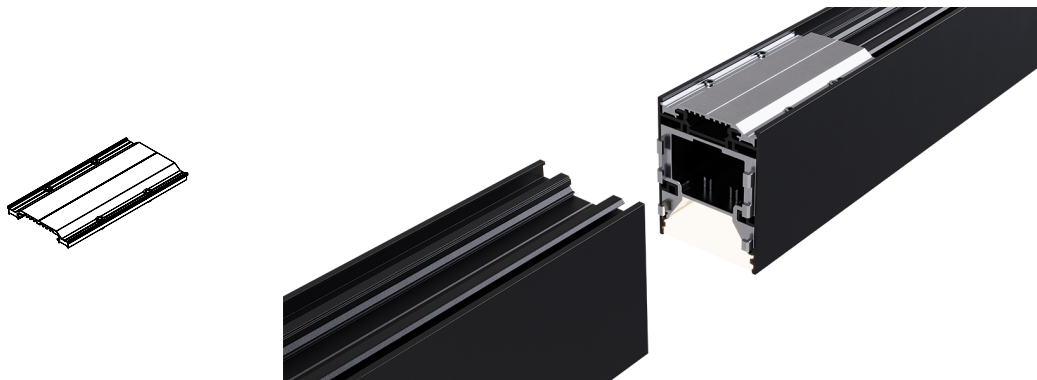

Project:	Type:
	Comments:

Highlights

BX-2-R series is specification grade, architectural linear fixture, with virtually unlimited possibilities to create patterns, continuous runs and shapes. Recessed into drywall, wood or grid ceilings. Wide ranging customization options, from custom lumen packages, sizes and finishes. Great and simple lighting solution for all modern interiors.

Project:	Type:
	Comments:

■ Recessed - Tegular Grid 15/16" (universal bracket)

□ Recessed Mounting

Project:	Type:
	Comments:

Recessed (mud-in)

Recessed (mud-in)

Connectors

Project:	Type:
	Comments: