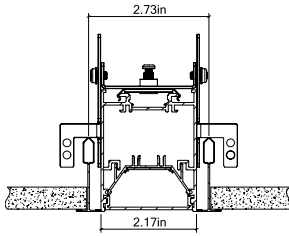

Project:	Type:
	Comments:

■ **Recessed - T Grid 9/16" (universal bracket)**