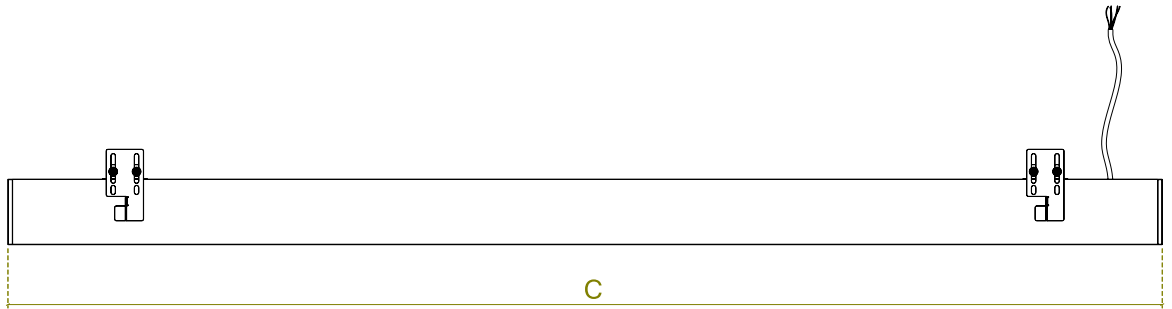

Project:	Type:
	Comments:

Dimension and Mounting - Direct Distribution (D)

FIXTURE ID	A	B	C
BX-2-R-D-2	2.76"	2.17"	24.57"
BX-2-R-D-4	2.76"	2.17"	48.58"
BX-2-R-D-6	2.76"	2.17"	72.56"
BX-2-R-D-8	2.76"	2.17"	96.57"