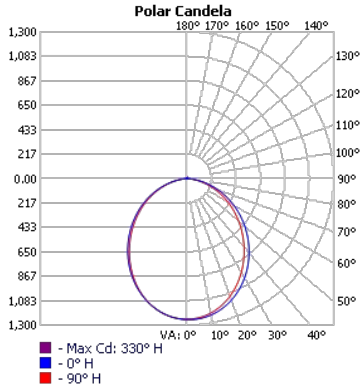

Project:	Type:
	Comments:

Photometrics

Direct