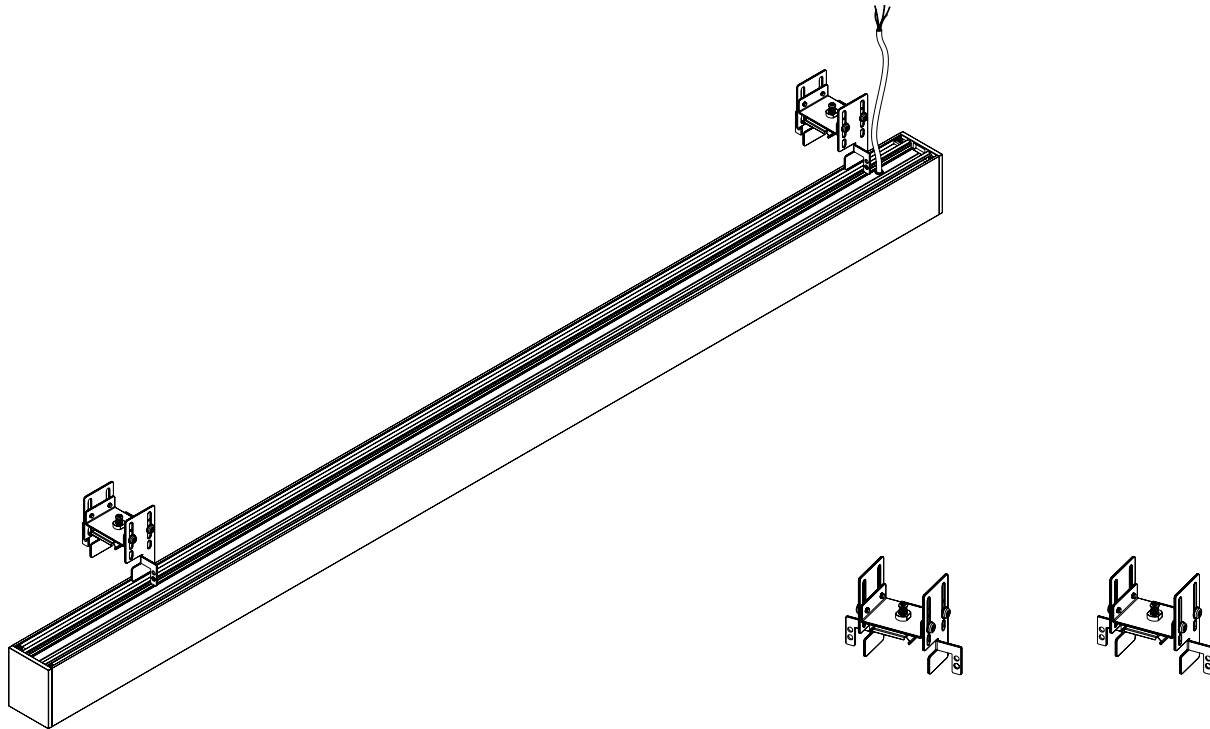

□ Recessed Mounting