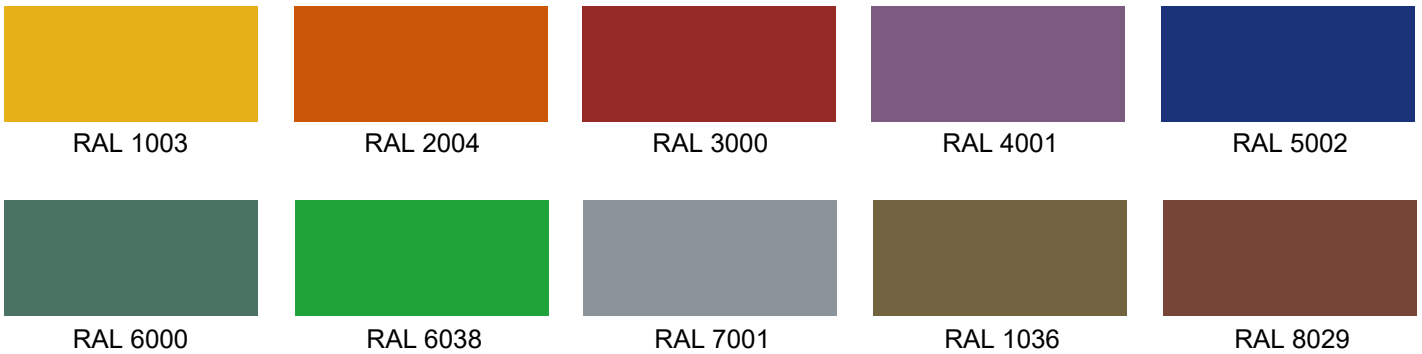

Photometrics

Direct

Patterns Option Examples

Rectangle

L-Shape

Custom

Project:	Type:
	Comments:

Finish Details (powder coat finish)

■ Standard Colors

■ Custom Colors

Any RAL color available, please refer to ralcolorchart.com

■ Custom Wooden Colors

Project:	Type:
	Comments:

Color Temperature

Color Temperature

Tunable White