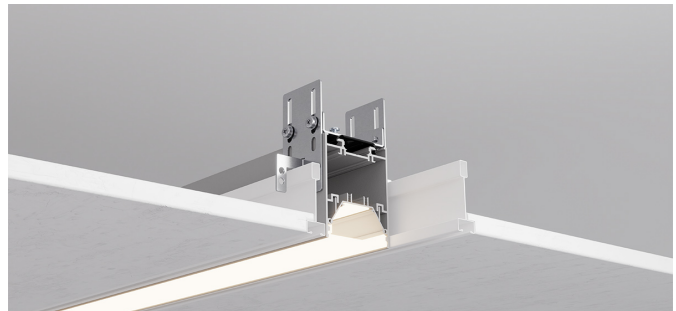

■ **Recessed - Slot Grid (universal bracket)**