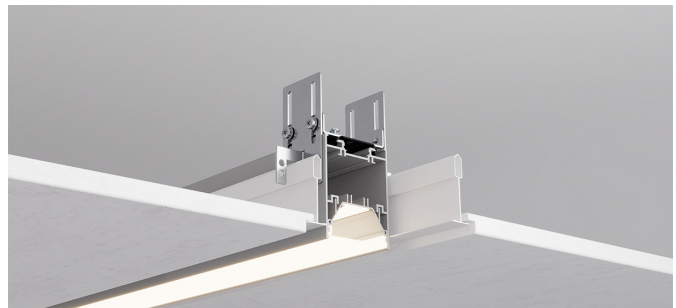

■ **Recessed - Tegular Grid 9/16" (universal bracket)**