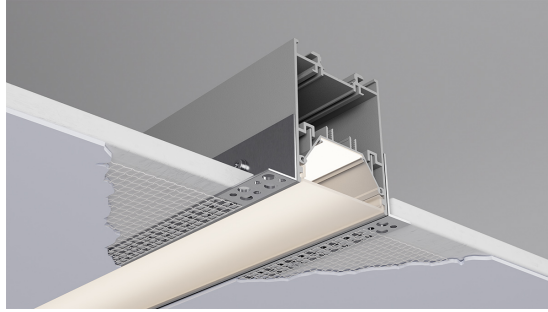

Project:	Type:
	Comments:

Highlights

BX-2-R series is specification grade, architectural linear fixture, with virtually unlimited possibilities to create patterns, continuous runs and shapes. Recessed into drywall, wood or grid ceilings. Wide ranging customization options, from custom lumen packages, sizes and finishes. Great and simple lighting solution for all modern interiors.

Project:	Type:
	Comments:

■ Recessed - Tegular Grid 15/16" (universal bracket)

□ Recessed Mounting

Project:	Type:
	Comments:

Recessed (mud-in)

Recessed (mud-in)

Connectors

Project:	Type:
	Comments: