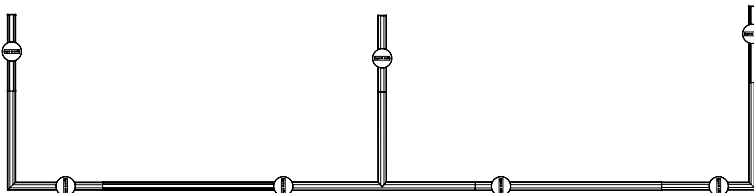

Project:	Type:
	Comments:

Photometrics

Patterns Option Examples

Custom