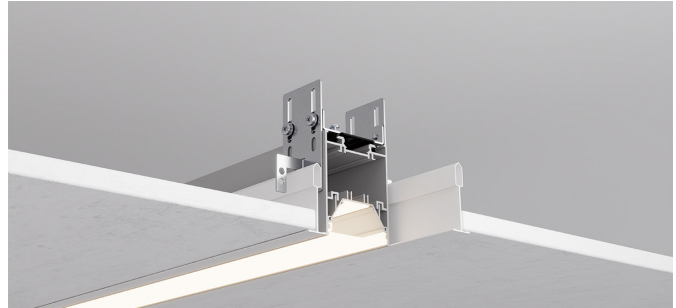

Project:	Type:
	Comments:

■ **Recessed - T Grid 9/16" (universal bracket)**