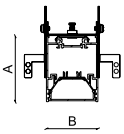

Project:	Type:
	Comments:

Dimension and Mounting - Direct Distribution (D)

FIXTURE ID	A	B	C
BX-2-R-D-2	2.76"	2.17"	24.57"
BX-2-R-D-4	2.76"	2.17"	48.58"
BX-2-R-D-6	2.76"	2.17"	72.56"
BX-2-R-D-8	2.76"	2.17"	96.57"