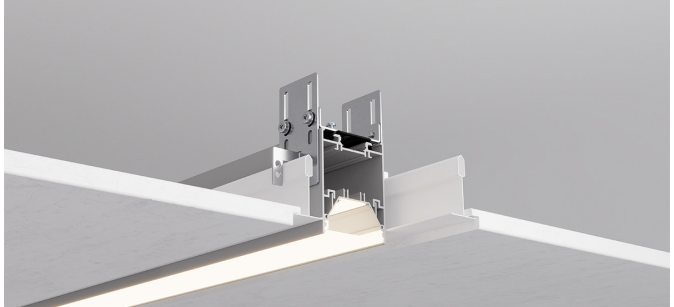

Project:	Type:
	Comments:

■ Recessed - Tegular Grid 15/16" (universal bracket)