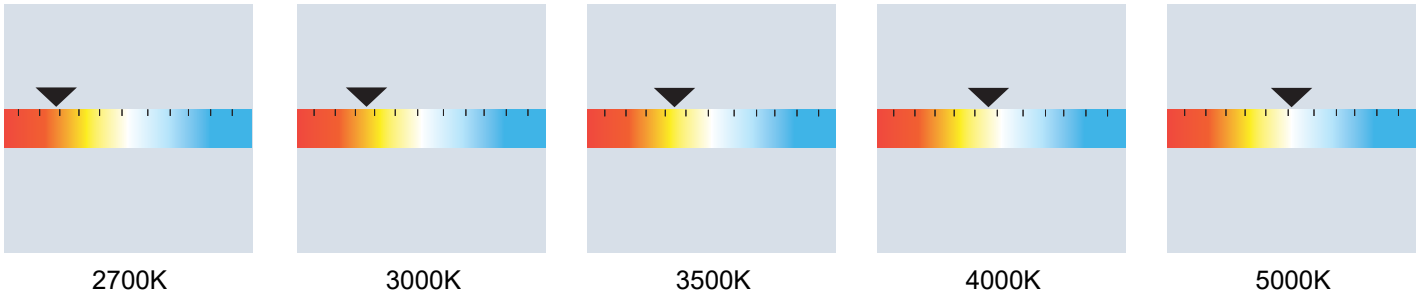

Project:	Type:
	Comments:

Color Temperature

Color Temperature