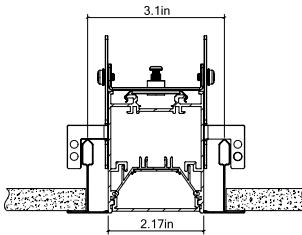

■ **Recessed - T Grid 15/16" (universal bracket)**