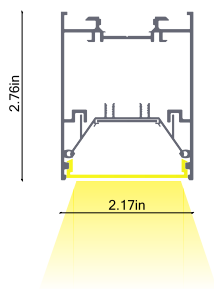

Cross Section