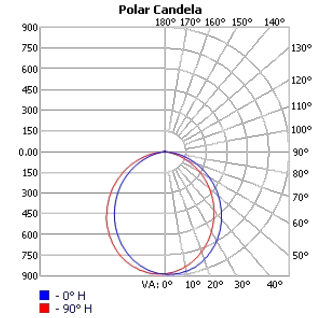

### Photometrics

TECHOLED-BX-2U-R-D-2-LO-30

TECHOLED-BX-2U-R-D-2-ME-30

TECHOLED-BX-2U-R-D-2-HI-30

TECHOLED-BX-2U-R-D-4-LO-30

TECHOLED-BX-2U-R-D-4-ME-30

TECHOLED-BX-2U-R-D-4-HI-30

TECHOLED-BX-2U-R-D-6-LO-30