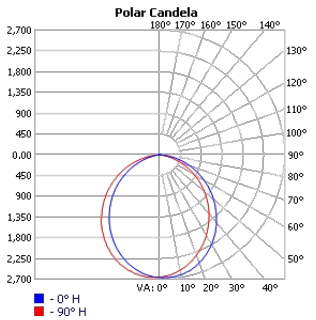

TECHOLED-BX-2U-R-D-6-HI-30