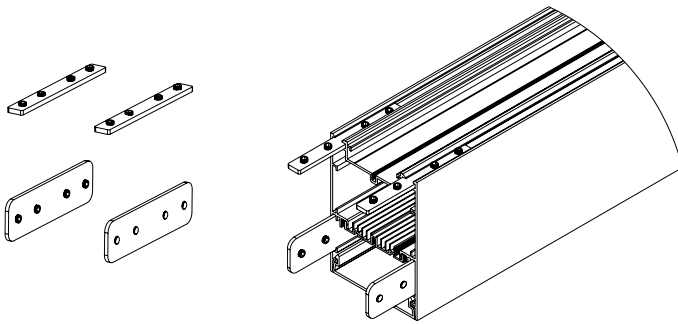

□ **Connectors**