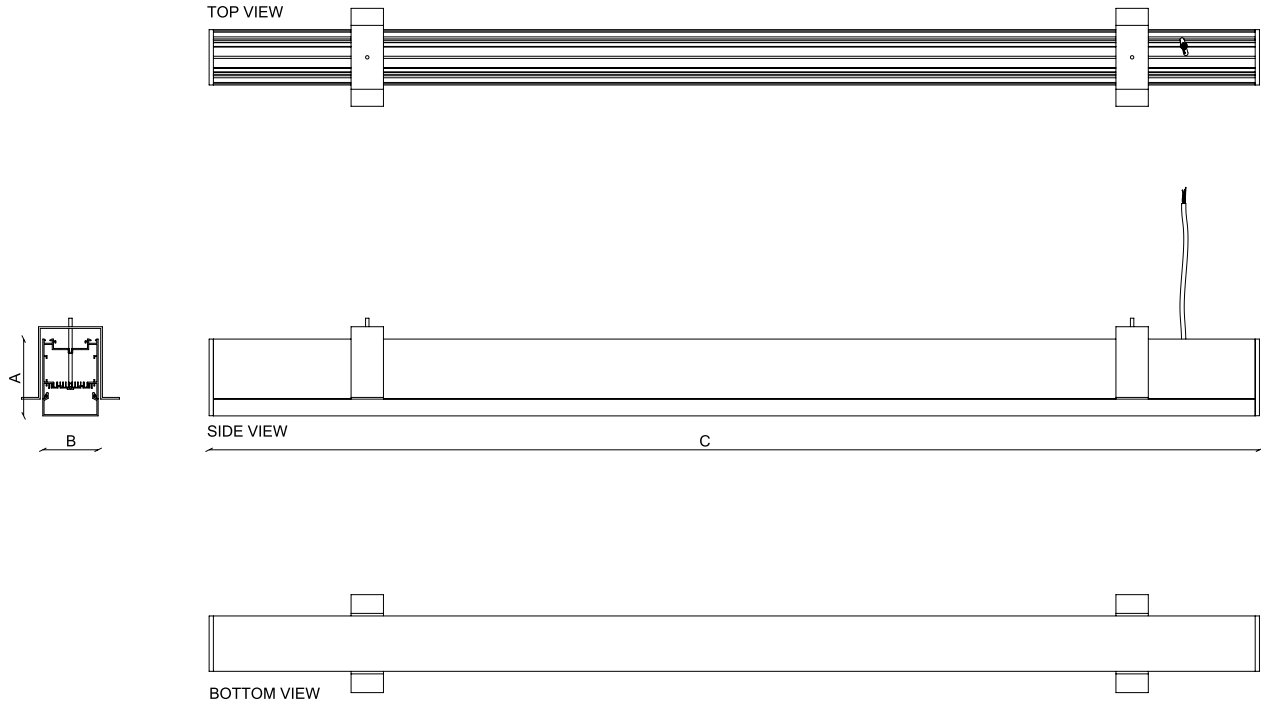

### Dimension and Mounting - Direct Distribution (D)

FIXTURE ID	A	B	C
BX-2U-R-D-2	3.5"	2.6"	24.2"
BX-2U-R-D-4	3.5"	2.6"	48"
BX-2U-R-D-6	3.5"	2.6"	71.7"
BX-2U-R-D-8	3.5"	2.6"	95.5"

Project:	Type:
	Comments: