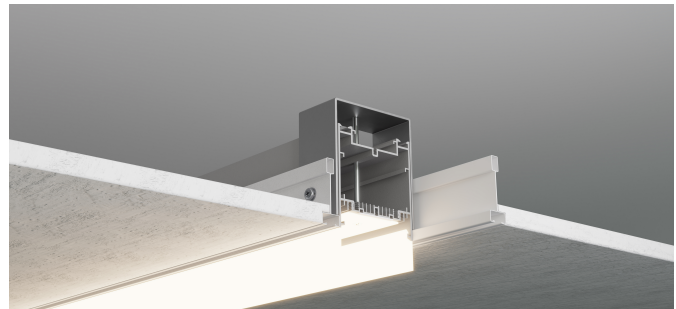

■ **Recessed - Slot Grid (universal bracket)**