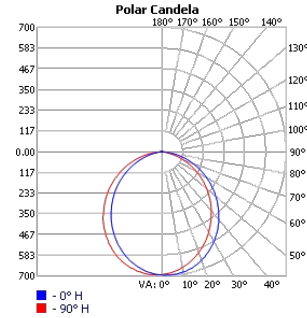

### Photometrics

TECHOLED-BX-2U-R-D-2-LO-30

TECHOLED-BX-2U-R-D-2-ME-30

TECHOLED-BX-2U-R-D-2-HI-30

TECHOLED-BX-2U-R-D-4-LO-30

TECHOLED-BX-2U-R-D-4-ME-30

TECHOLED-BX-2U-R-D-4-HI-30

TECHOLED-BX-2U-R-D-6-LO-30