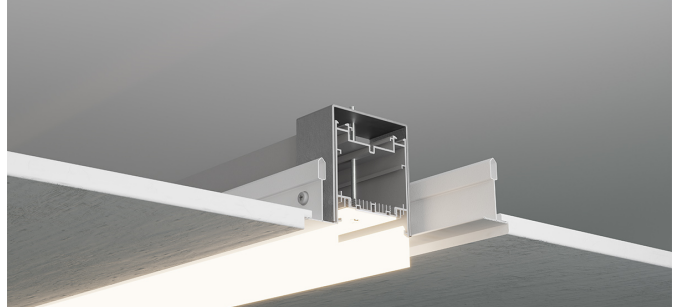

Project:	Type:
	Comments:

■ **Recessed - Tegular Grid 15/16" (universal bracket)**