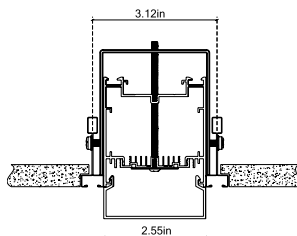

### Dimension and Mounting - Direct Distribution (D)

FIXTURE ID	A	B	C
BX-2U-R-D-2	3.5"	2.6"	24.2"
BX-2U-R-D-4	3.5"	2.6"	48"
BX-2U-R-D-6	3.5"	2.6"	71.7"
BX-2U-R-D-8	3.5"	2.6"	95.5"

Project:	Type:
	Comments:

■ **Recessed - T Grid 9/16" (universal bracket)**

■ **Recessed - T Grid 15/16" (universal bracket)**

■ **Recessed - Slot Grid (universal bracket)**

■ **Recessed - Tegular Grid 9/16" (universal bracket)**