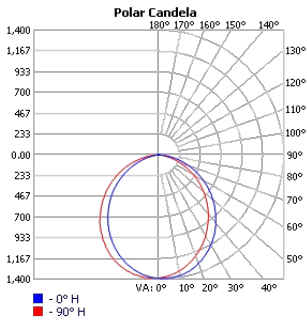

### Photometrics

TECHOLED-BX-2U-R-D-2-LO-30

TECHOLED-BX-2U-R-D-2-ME-30

TECHOLED-BX-2U-R-D-2-HI-30

TECHOLED-BX-2U-R-D-4-LO-30

TECHOLED-BX-2U-R-D-4-ME-30

TECHOLED-BX-2U-R-D-4-HI-30

TECHOLED-BX-2U-R-D-6-LO-30