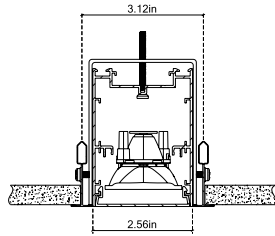

Project:	Type:
	Comments:

■ **Recessed - T Grid 9/16" (universal bracket)**