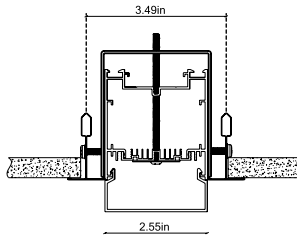

■ **Recessed - T Grid 15/16" (universal bracket)**