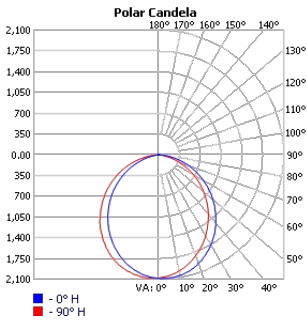

### Photometrics

TECHOLED-BX-2U-R-D-2-LO-30

TECHOLED-BX-2U-R-D-2-ME-30

TECHOLED-BX-2U-R-D-2-HI-30

TECHOLED-BX-2U-R-D-4-LO-30

TECHOLED-BX-2U-R-D-4-ME-30

TECHOLED-BX-2U-R-D-4-HI-30

TECHOLED-BX-2U-R-D-6-LO-30