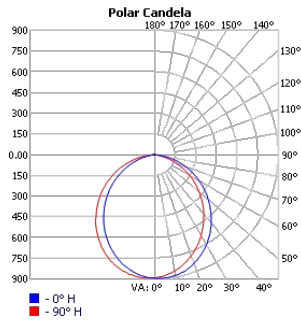

### Photometrics

TECHOLED-BX-2U-R-D-2-LO-30

TECHOLED-BX-2U-R-D-2-ME-30

TECHOLED-BX-2U-R-D-2-HI-30

TECHOLED-BX-2U-R-D-4-LO-30

TECHOLED-BX-2U-R-D-4-ME-30

TECHOLED-BX-2U-R-D-4-HI-30

TECHOLED-BX-2U-R-D-6-LO-30