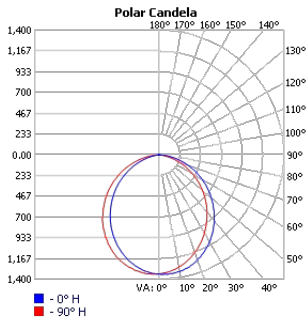

### Photometrics

TECHOLED-BX-2U-R-D-2-LO-30

TECHOLED-BX-2U-R-D-2-ME-30

TECHOLED-BX-2U-R-D-2-HI-30

TECHOLED-BX-2U-R-D-4-LO-30

TECHOLED-BX-2U-R-D-4-ME-30

TECHOLED-BX-2U-R-D-4-HI-30

TECHOLED-BX-2U-R-D-6-LO-30