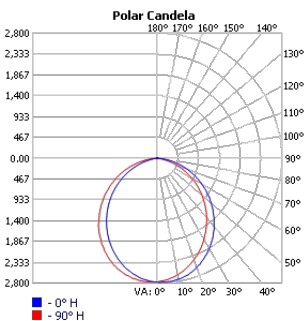

TECHOLED-BX-2U-R-D-8-ME-30