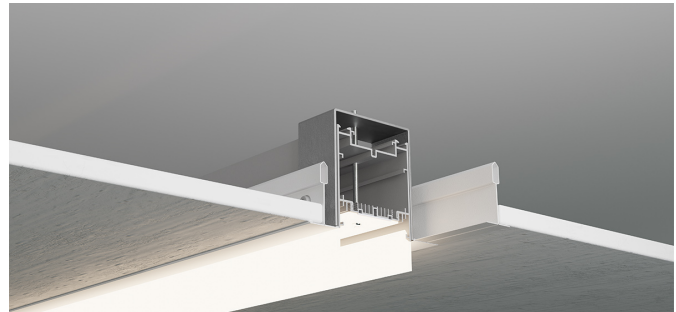

■ **Recessed - T Grid 15/16" (universal bracket)**