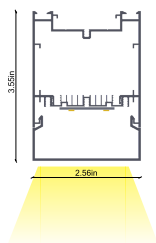

Cross Section