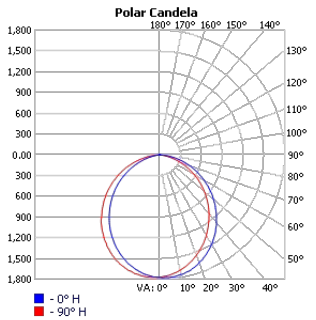

### Photometrics

TECHOLED-BX-2U-R-D-2-LO-30

TECHOLED-BX-2U-R-D-2-ME-30

TECHOLED-BX-2U-R-D-2-HI-30

TECHOLED-BX-2U-R-D-4-LO-30

TECHOLED-BX-2U-R-D-4-ME-30

TECHOLED-BX-2U-R-D-4-HI-30

TECHOLED-BX-2U-R-D-6-LO-30