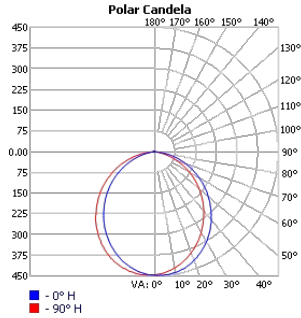

### Photometrics

TECHOLED-BX-2U-R-D-2-LO-30

TECHOLED-BX-2U-R-D-2-ME-30

TECHOLED-BX-2U-R-D-2-HI-30

TECHOLED-BX-2U-R-D-4-LO-30

TECHOLED-BX-2U-R-D-4-ME-30

TECHOLED-BX-2U-R-D-4-HI-30

TECHOLED-BX-2U-R-D-6-LO-30