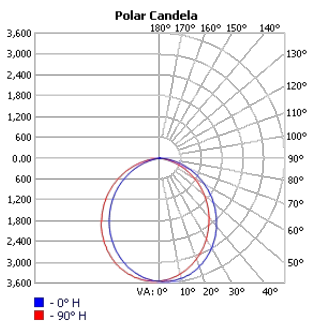

TECHOLED-BX-2U-R-D-8-HI-30