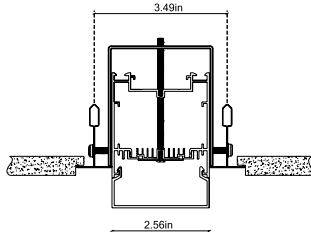

Project:	Type:
	Comments:

■ **Recessed - Tegular Grid 15/16" (universal bracket)**