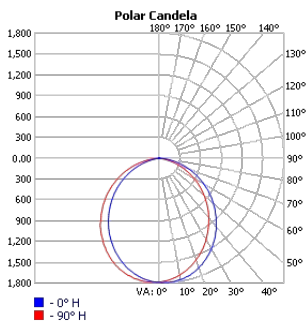

TECHOLED-BX-2U-R-D-8-LO-30