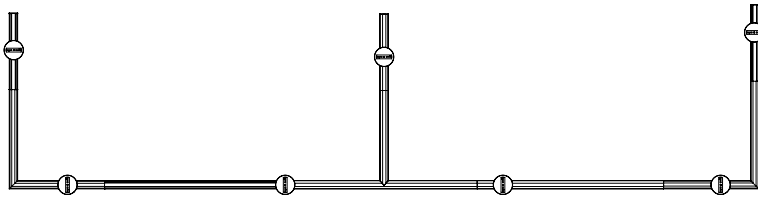

Project:	Type:
	Comments:

Patterns Option Examples

Custom