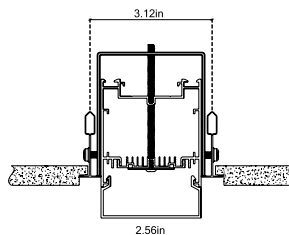

### Dimension and Mounting - Direct Distribution (D)

FIXTURE ID	A	B	C
BX-2U-R-D-2	3.5"	2.6"	24.2"
BX-2U-R-D-4	3.5"	2.6"	48"
BX-2U-R-D-6	3.5"	2.6"	71.7"
BX-2U-R-D-8	3.5"	2.6"	95.5"

Project:	Type:
	Comments:

■ **Recessed - T Grid 9/16" (universal bracket)**

■ **Recessed - T Grid 15/16" (universal bracket)**

■ **Recessed - Slot Grid (universal bracket)**

■ **Recessed - Tegular Grid 9/16" (universal bracket)**