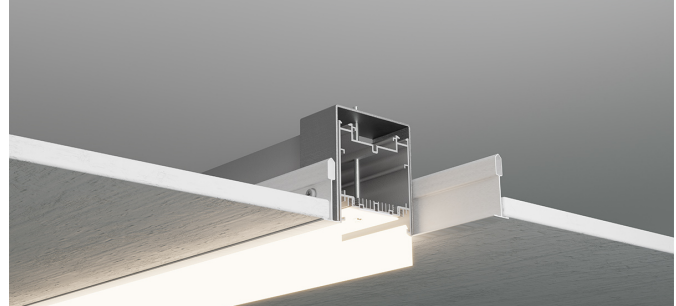

Project:	Type:
	Comments:

■ **Recessed - T Grid 9/16" (universal bracket)**