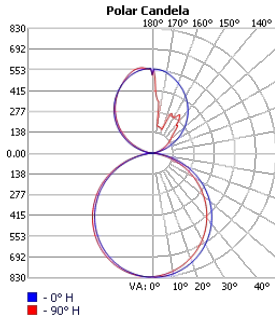

TECHOLED-BX-2U-DI-4-LO-30