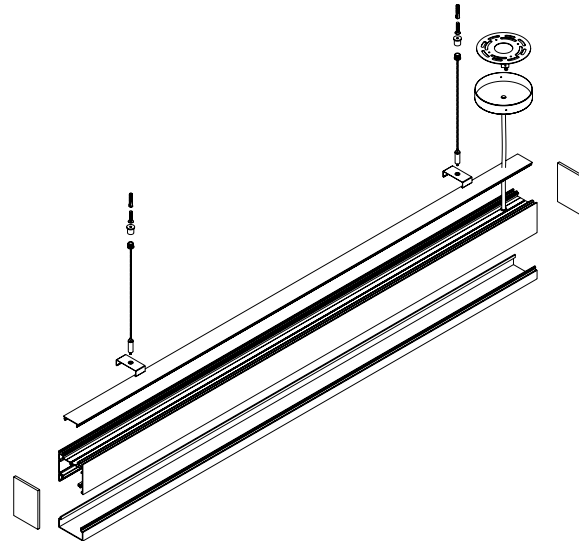

■ Pendant Kit

■ Wall Mount (DI)