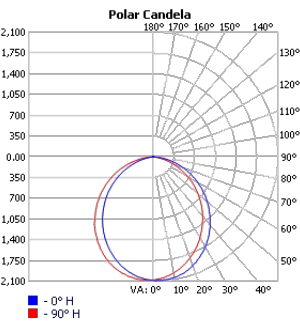

Photometrics

TECHOLED-BX-2U-D-2-LO-30

TECHOLED-BX-2U-D-2-ME-30

TECHOLED-BX-2U-D-2-HI-30

TECHOLED-BX-2U-D-4-LO-30

TECHOLED-BX-2U-D-4-ME-30

TECHOLED-BX-2U-D-4-HI-30

TECHOLED-BX-2U-D-6-LO-30