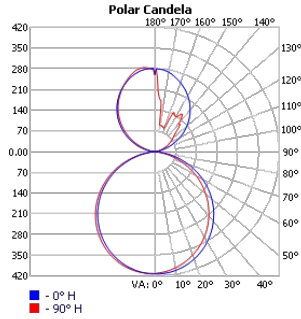

Project:	Type:
	Comments:

TECHOLED-BX-2U-DI-2-LO-30