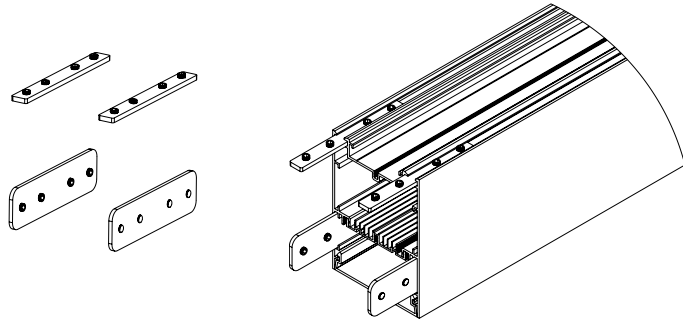

Project:	Type:
	Comments:

Connectors