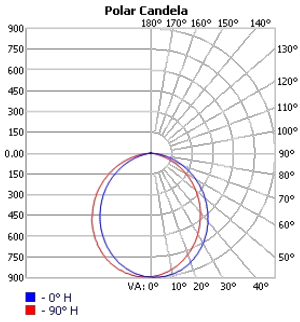

Photometrics

TECHOLED-BX-2U-D-2-LO-30

TECHOLED-BX-2U-D-2-ME-30

TECHOLED-BX-2U-D-2-HI-30

TECHOLED-BX-2U-D-4-LO-30

TECHOLED-BX-2U-D-4-ME-30

TECHOLED-BX-2U-D-4-HI-30

TECHOLED-BX-2U-D-6-LO-30