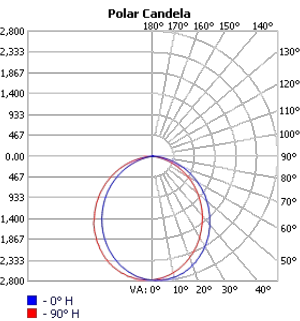

TECHOLED-BX-2U-D-8-ME-30