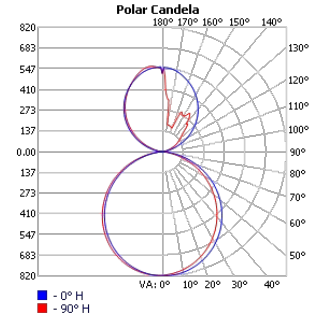

TECHOLED-BX-2U-DI-2-HI-30