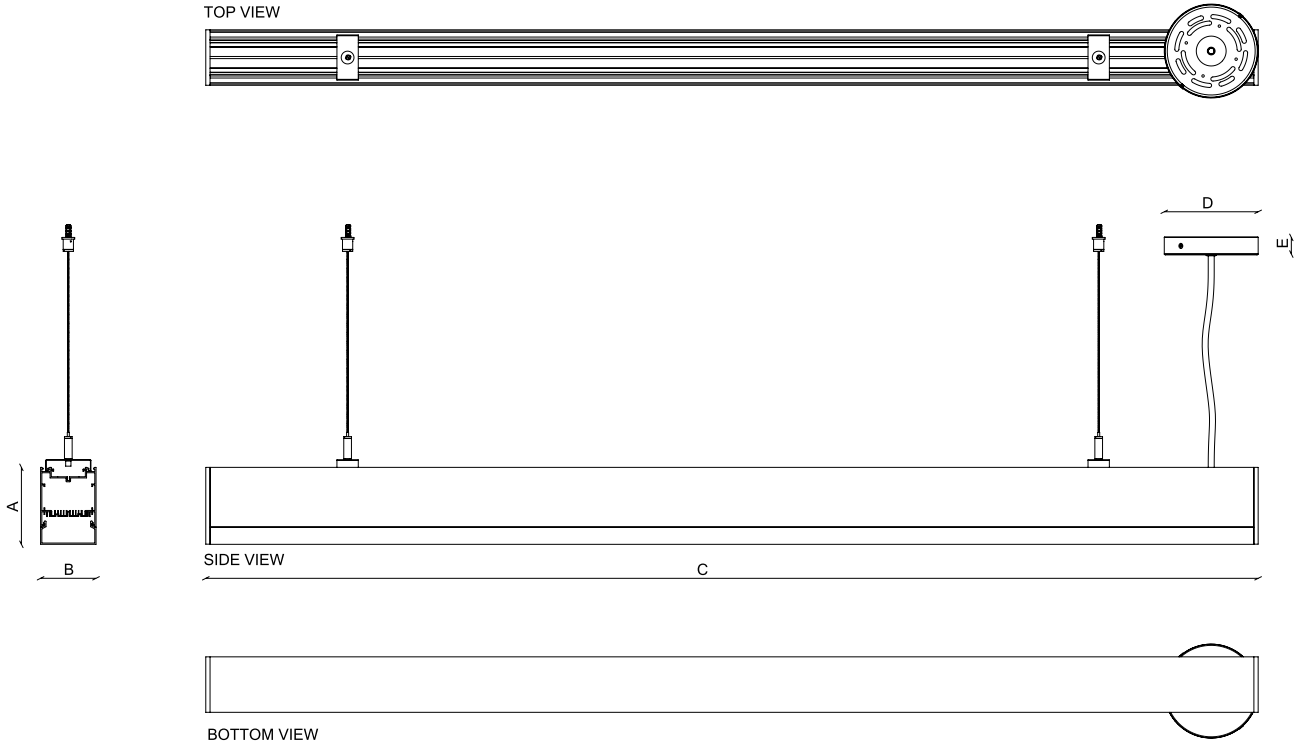

Project:	Type:
	Comments:

Dimension and Mounting - Direct Distribution (D)

FIXTURE ID	A	B	C	D	E
BX-2U-D-2	3.5"	2.6"	24.2"	4.33"	0.98"
BX-2U-D-4	3.5"	2.6"	48"	4.33"	0.98"
BX-2U-D-6	3.5"	2.6"	71.7"	4.33"	0.98"
BX-2U-D-8	3.5"	2.6"	95.5"	4.33"	0.98"