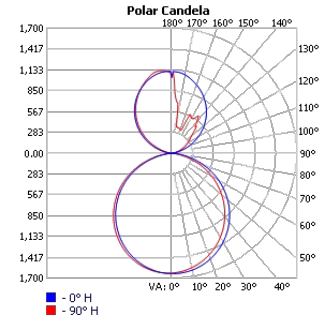

TECHOLED-BX-2U-DI-4-HI-30