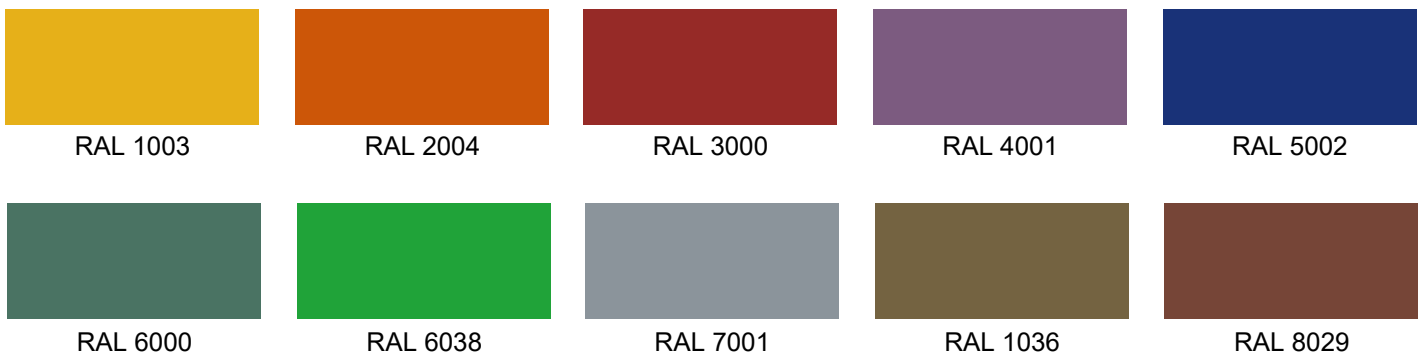

■ Custom Colors