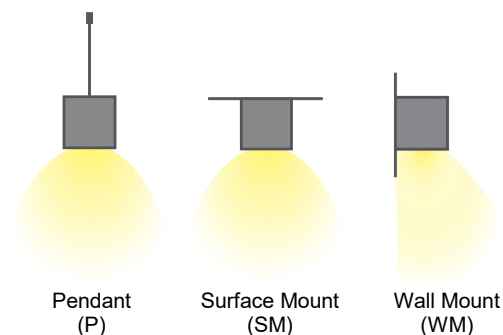

Installation