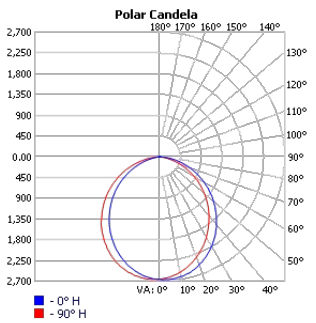

TECHOLED-BX-2U-D-6-HI-30