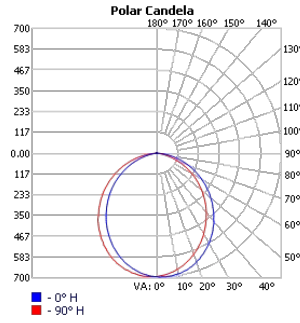

Project:	Type:
	Comments:

Dimension and Mounting - Direct/Indirect Distribution (DI)

FIXTURE ID	A	B	C	D	E
BX-2U-DI-2	3.5"	2.6"	24.2"	4.33"	0.98"
BX-2U-DI-4	3.5"	2.6"	48"	4.33"	0.98"
BX-2U-DI-6	3.5"	2.6"	71.7"	4.33"	0.98"
BX-2U-DI-8	3.5"	2.6"	95.5"	4.33"	0.98"

Photometrics

TECHOLED-BX-2U-D-2-LO-30

TECHOLED-BX-2U-D-2-ME-30

TECHOLED-BX-2U-D-2-HI-30

TECHOLED-BX-2U-D-4-LO-30

TECHOLED-BX-2U-D-4-ME-30

TECHOLED-BX-2U-D-4-HI-30

TECHOLED-BX-2U-D-6-LO-30