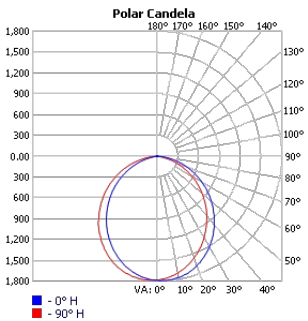

TECHOLED-BX-2U-D-8-LO-30