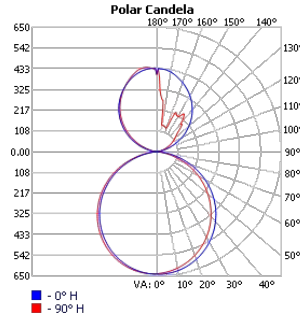

Photometrics

TECHOLED-BX-2U-D-2-LO-30

TECHOLED-BX-2U-D-2-ME-30

TECHOLED-BX-2U-D-2-HI-30

TECHOLED-BX-2U-D-4-LO-30

TECHOLED-BX-2U-D-4-ME-30

TECHOLED-BX-2U-D-4-HI-30

TECHOLED-BX-2U-D-6-LO-30

TECHOLED-BX-2U-D-6-ME-30

TECHOLED-BX-2U-D-6-HI-30

TECHOLED-BX-2U-D-8-LO-30

TECHOLED-BX-2U-D-8-ME-30

TECHOLED-BX-2U-D-8-HI-30

Project:	Type:
	Comments:

TECHOLED-BX-2U-DI-2-LO-30

TECHOLED-BX-2U-DI-2-ME-30