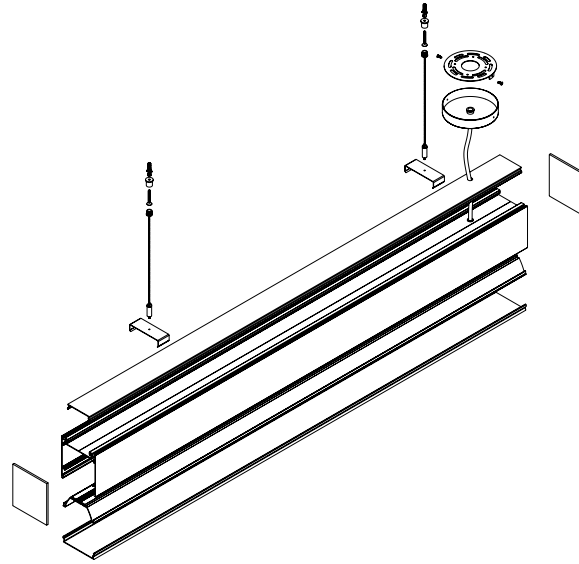

Project:	Type:
	Comments:

■ Pendant Mount (DI)