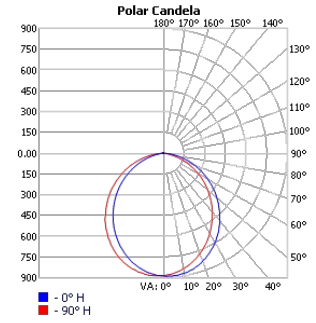

TECHOLED-BX-2U-D-2-HI-30