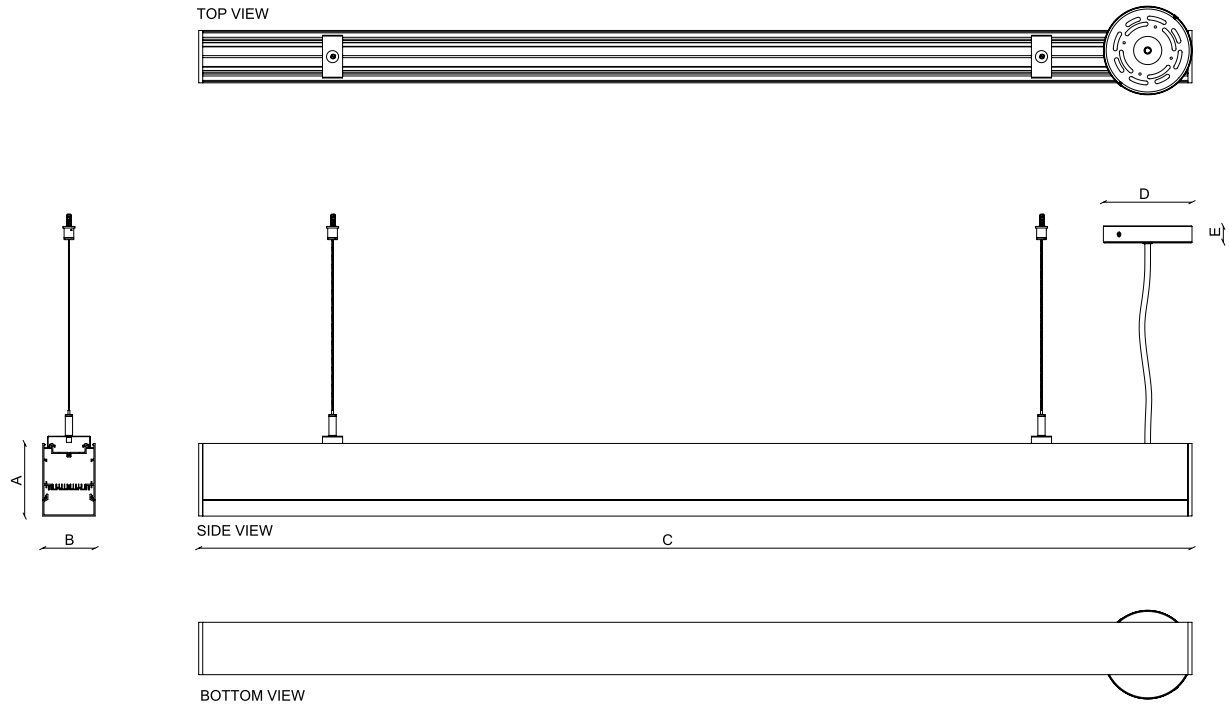

Project:	Type:
	Comments:

Dimension and Mounting - Direct Distribution (D)

FIXTURE ID	A	B	C	D	E
BX-2U-D-2	3.5"	2.6"	24.2"	4.33"	0.98"
BX-2U-D-4	3.5"	2.6"	48"	4.33"	0.98"
BX-2U-D-6	3.5"	2.6"	71.7"	4.33"	0.98"
BX-2U-D-8	3.5"	2.6"	95.5"	4.33"	0.98"

Project:	Type:
	Comments:

Dimension and Mounting - Direct/Indirect Distribution (DI)

FIXTURE ID	A	B	C	D	E
BX-2U-DI-2	3.5"	2.6"	24.2"	4.33"	0.98"
BX-2U-DI-4	3.5"	2.6"	48"	4.33"	0.98"
BX-2U-DI-6	3.5"	2.6"	71.7"	4.33"	0.98"
BX-2U-DI-8	3.5"	2.6"	95.5"	4.33"	0.98"