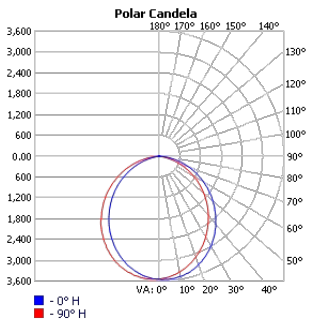

TECHOLED-BX-2U-D-8-HI-30