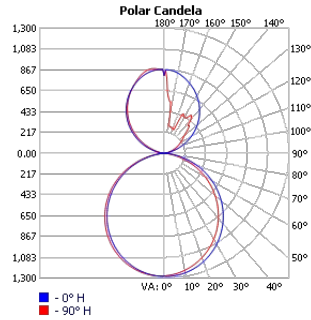

TECHOLED-BX-2U-DI-4-ME-30