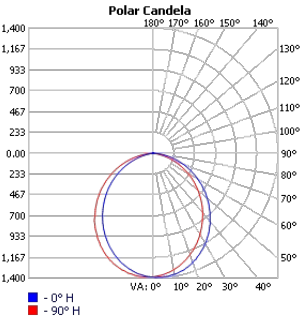

Photometrics

TECHOLED-BX-2U-D-2-LO-30

TECHOLED-BX-2U-D-2-ME-30

TECHOLED-BX-2U-D-2-HI-30

TECHOLED-BX-2U-D-4-LO-30

TECHOLED-BX-2U-D-4-ME-30

TECHOLED-BX-2U-D-4-HI-30

TECHOLED-BX-2U-D-6-LO-30