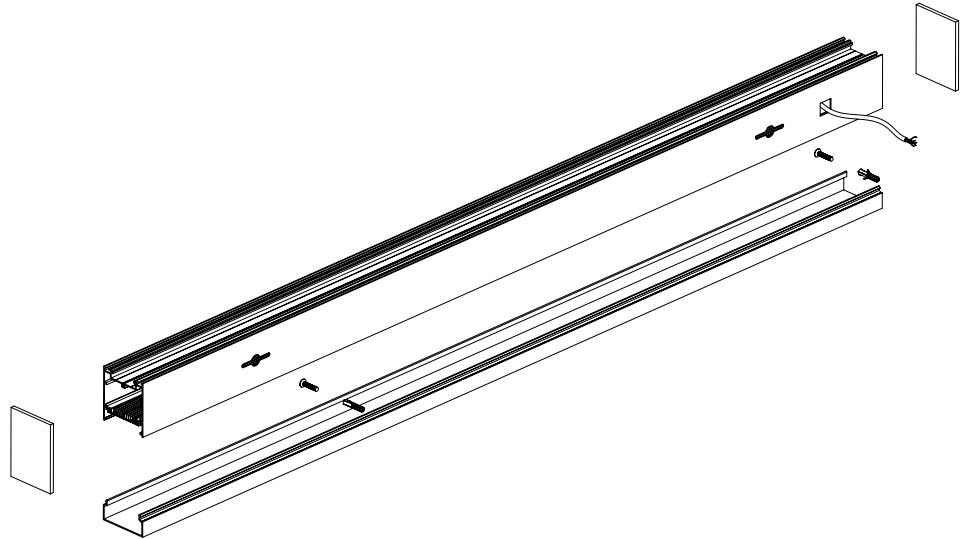

Project:	Type:
	Comments:

■ Wall Mount (D)

■ Wall Mount Kit