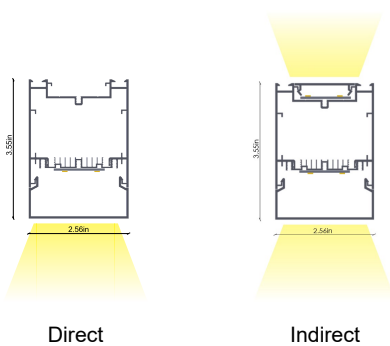

Cross Section