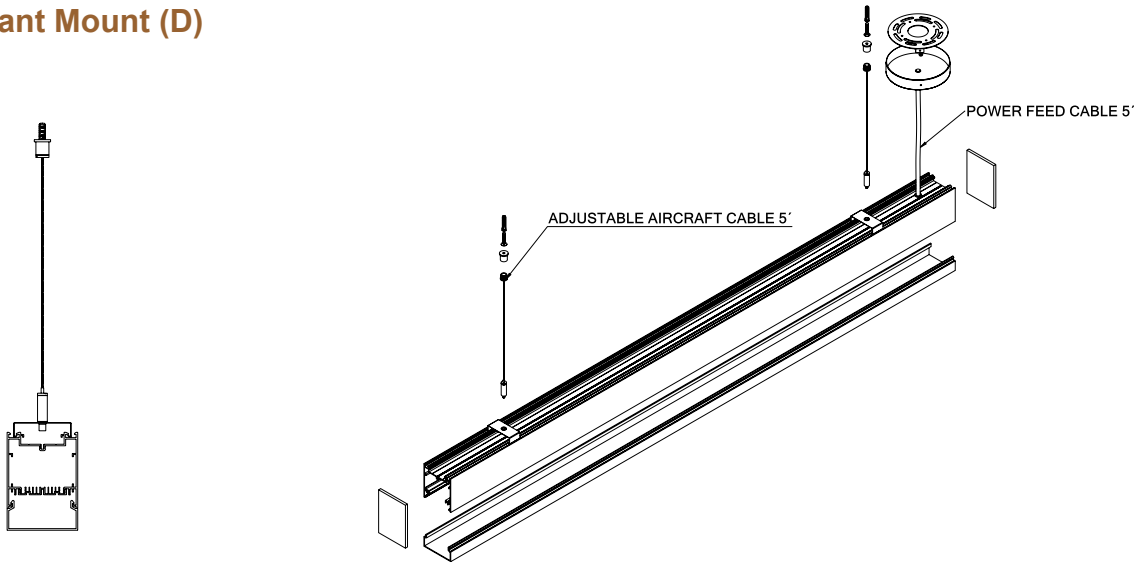

Project:	Type:
	Comments:

■ Pendant Mount (D)