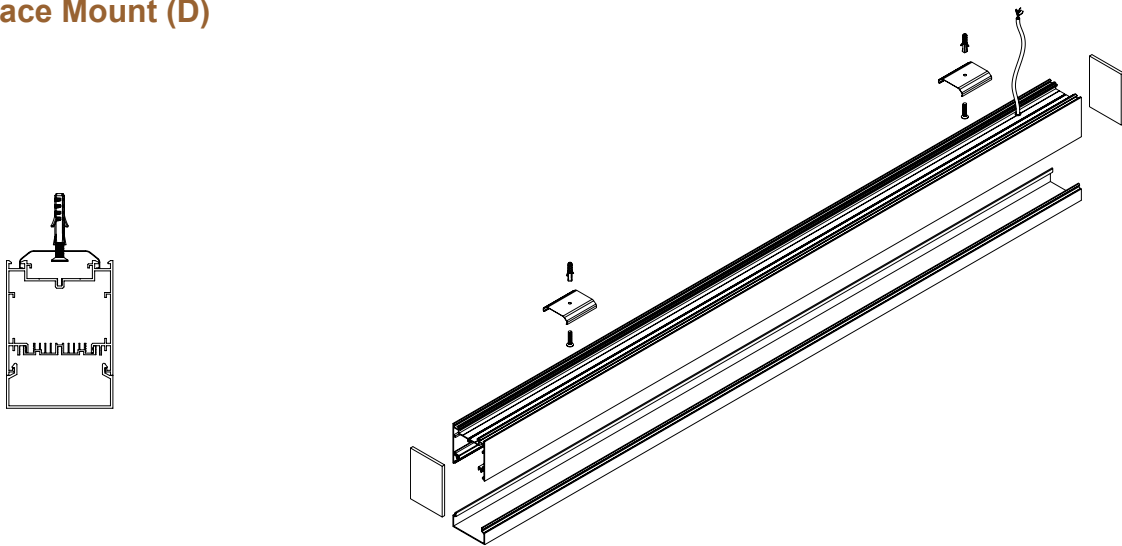

■ Pendant Kit

■ Surface Mount (D)