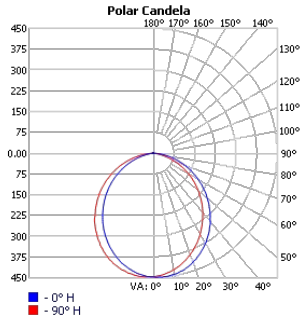

Project:	Type:
	Comments:

Photometrics

TECHOLED-BX-2U-D-2-LO-30