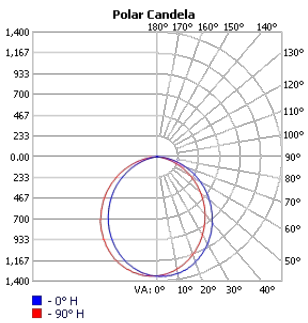

Photometrics

TECHOLED-BX-2U-D-2-LO-30

TECHOLED-BX-2U-D-2-ME-30

TECHOLED-BX-2U-D-2-HI-30

TECHOLED-BX-2U-D-4-LO-30

TECHOLED-BX-2U-D-4-ME-30

TECHOLED-BX-2U-D-4-HI-30

TECHOLED-BX-2U-D-6-LO-30