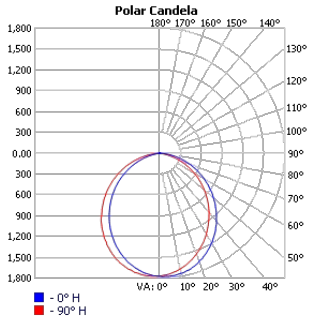

Photometrics

TECHOLED-BX-2U-D-2-LO-30

TECHOLED-BX-2U-D-2-ME-30

TECHOLED-BX-2U-D-2-HI-30

TECHOLED-BX-2U-D-4-LO-30

TECHOLED-BX-2U-D-4-ME-30

TECHOLED-BX-2U-D-4-HI-30

TECHOLED-BX-2U-D-6-LO-30