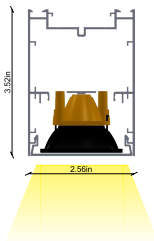

Cross Section