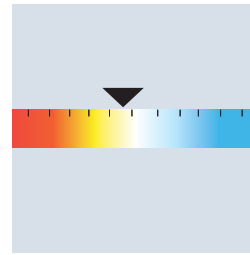

Color Temperature

Color Temperature

2700K

3000K

3500K

4000K

5000K

Tunable White