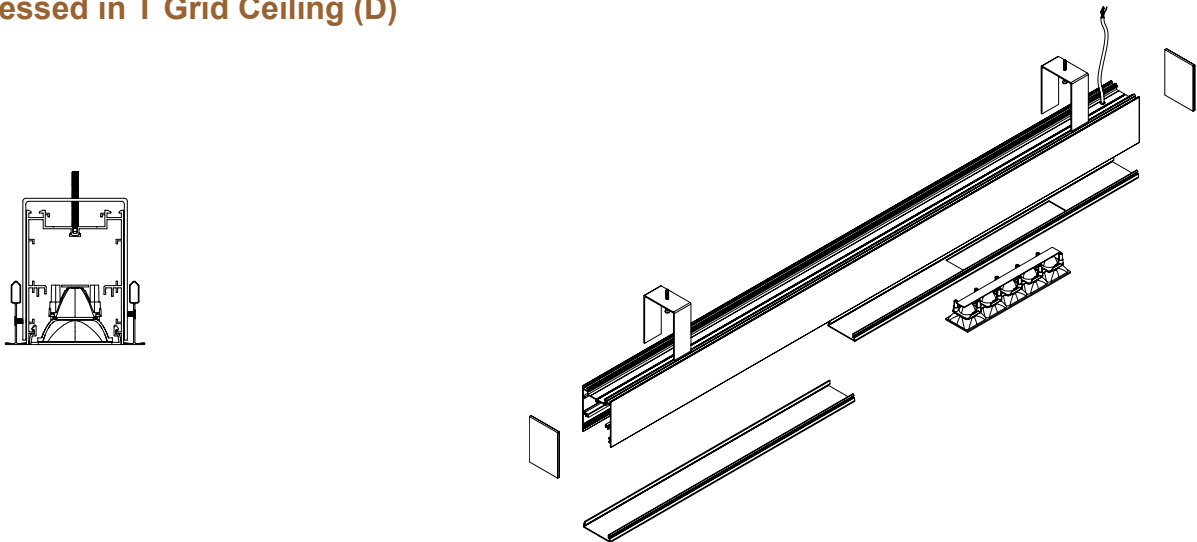

■ **Recessed Kit**

■ **Recessed in T Grid Ceiling (D)**