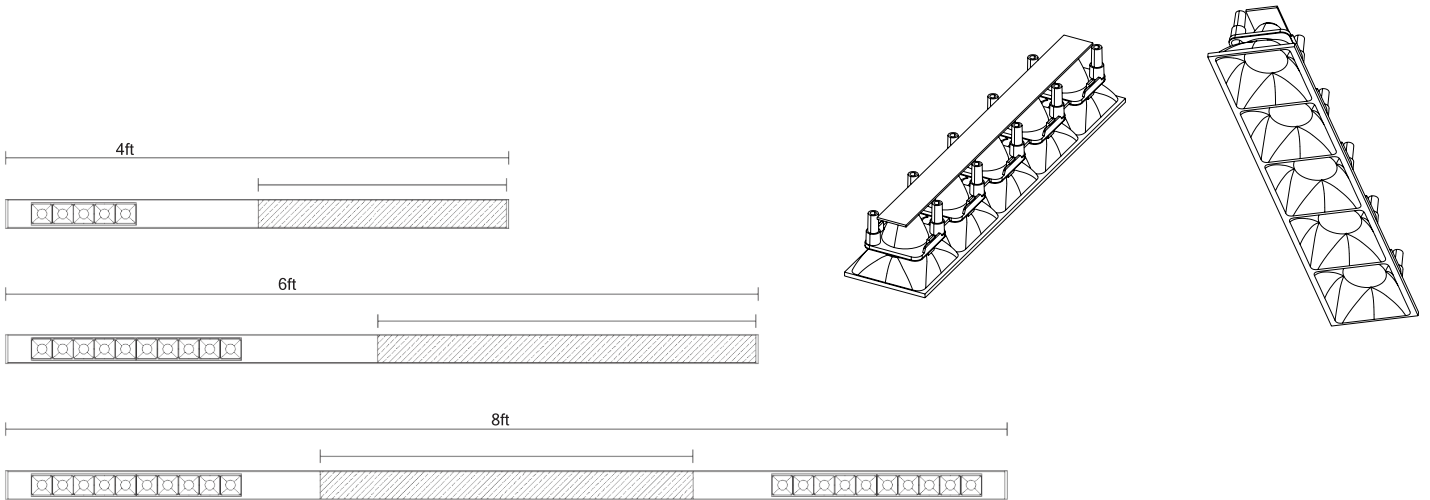

Configurations