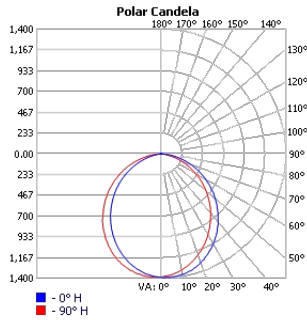

TECHOLED-BX-3C-R-D-6-ME-30