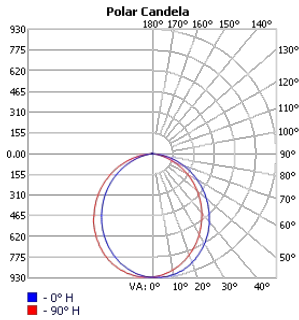

Project:	Type:
	Comments:

Photometrics

TECHOLED-BX-3C-R-D-4-ME-30