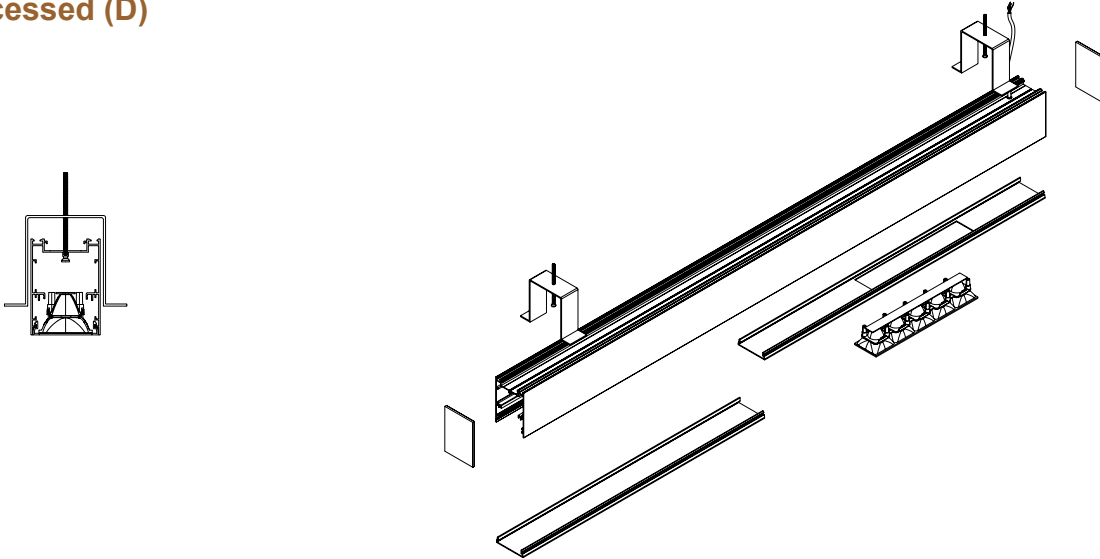

Project:	Type:
	Comments:

Dimension and Mounting - Direct Distribution (D)

FIXTURE ID	A	B	C
BX-3C-R-D-4	3.5"	2.6"	48"
BX-3C-R-D-6	3.5"	2.6"	71.8"
BX-3C-R-D-8	3.5"	2.6"	95.5"

Project:	Type:
	Comments:

■ **Recessed (D)**