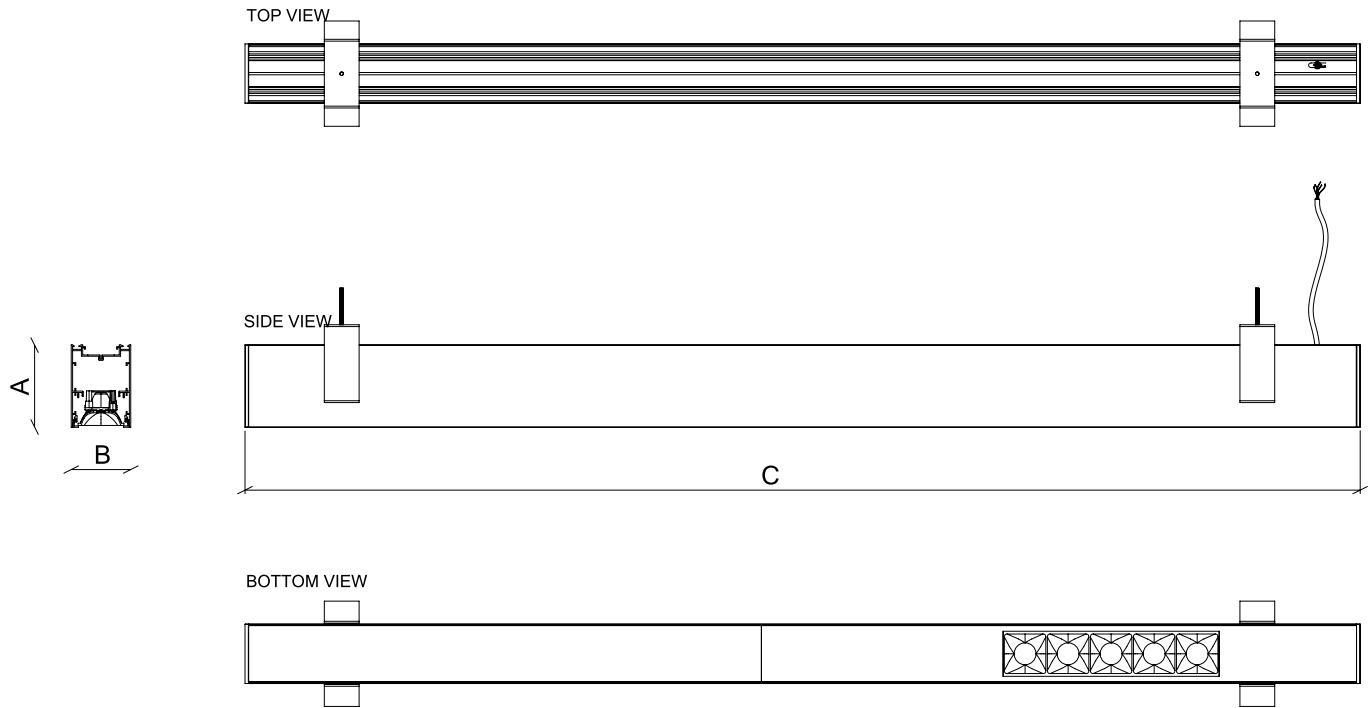

Project:	Type:
	Comments:

Dimension and Mounting - Direct Distribution (D)

FIXTURE ID	A	B	C
BX-3C-R-D-4	3.5"	2.6"	48"
BX-3C-R-D-6	3.5"	2.6"	71.8"
BX-3C-R-D-8	3.5"	2.6"	95.5"

Project:	Type:
	Comments:

■ **Recessed (D)**