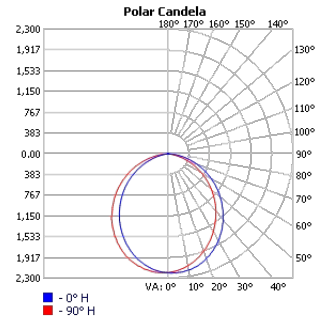

TECHOLED-BX-3C-R-D-8-ME-30