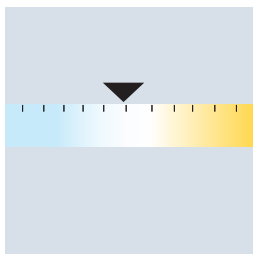

Tunable White