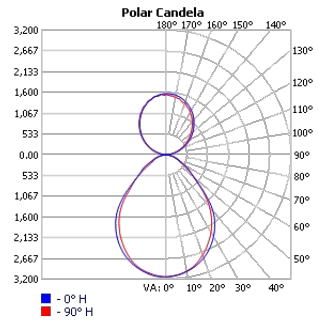

TECHOLED-BX-3RG-DI-2-HI-30

TECHOLED-BX-3RG-DI-4-LO-30

TECHOLED-BX-3RG-DI-4-ME-30

TECHOLED-BX-3RG-DI-4-HI-30

TECHOLED-BX-3RG-DI-6-LO-30

TECHOLED-BX-3RG-DI-6-ME-30

TECHOLED-BX-3RG-DI-6-HI-30

TECHOLED-BX-3RG-DI-8-LO-30