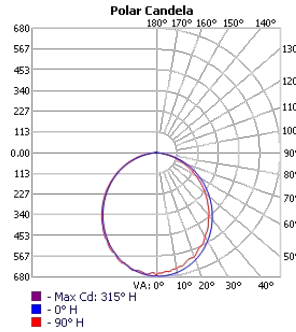

Project:	Type:
	Comments:

Dimension and Mounting - Direct/Indirect Distribution (D)

FIXTURE ID	A	B	C	D	E
BX-3RG-DI-2	3.5"	2.6"	24.17"	4.33"	0.98"
BX-3RG-DI-4	3.5"	2.6"	48"	4.33"	0.98"
BX-3RG-DI-6	3.5"	2.6"	71.7"	4.33"	0.98"
BX-3RG-DI-8	3.5"	2.6"	95.5"	4.33"	0.98"

Photometrics

TECHOLED-BX-3RG-D-2-LO-30

TECHOLED-BX-3RG-D-2-ME-30

TECHOLED-BX-3RG-D-2-HI-30

TECHOLED-BX-3RG-D-4-LO-30

TECHOLED-BX-3RG-D-4-ME-30

TECHOLED-BX-3RG-D-4-HI-30

TECHOLED-BX-3RG-D-6-LO-30