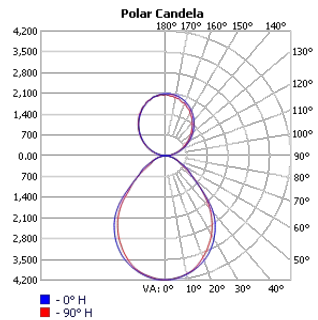

TECHOLED-BX-3RG-DI-8-HI-30