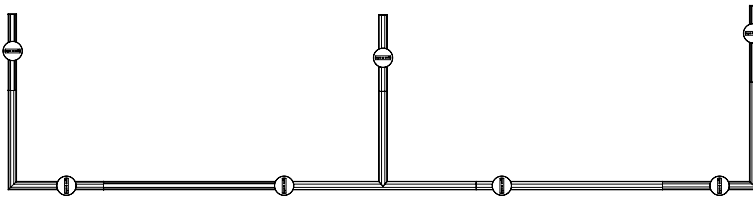

Project:	Type:
	Comments:

Patterns Option Examples

Custom