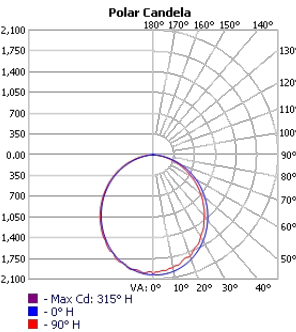

Photometrics

TECHOLED-BX-3RG-D-2-LO-30

TECHOLED-BX-3RG-D-2-ME-30

TECHOLED-BX-3RG-D-2-HI-30

TECHOLED-BX-3RG-D-4-LO-30

TECHOLED-BX-3RG-D-4-ME-30

TECHOLED-BX-3RG-D-4-HI-30

TECHOLED-BX-3RG-D-6-LO-30