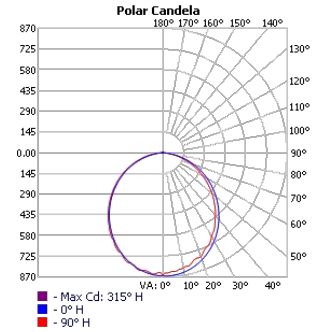

Project:	Type:
	Comments:

Dimension and Mounting - Direct/Indirect Distribution (D)

FIXTURE ID	A	B	C	D	E
BX-3RG-DI-2	3.5"	2.6"	24.17"	4.33"	0.98"
BX-3RG-DI-4	3.5"	2.6"	48"	4.33"	0.98"
BX-3RG-DI-6	3.5"	2.6"	71.7"	4.33"	0.98"
BX-3RG-DI-8	3.5"	2.6"	95.5"	4.33"	0.98"

Photometrics

TECHOLED-BX-3RG-D-2-LO-30

TECHOLED-BX-3RG-D-2-ME-30

TECHOLED-BX-3RG-D-2-HI-30

TECHOLED-BX-3RG-D-4-LO-30

TECHOLED-BX-3RG-D-4-ME-30

TECHOLED-BX-3RG-D-4-HI-30

TECHOLED-BX-3RG-D-6-LO-30