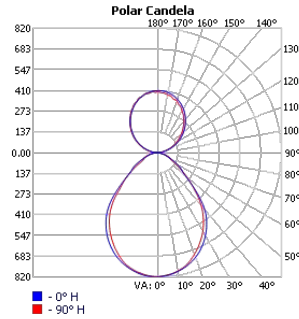

TECHOLED-BX-3RG-DI-2-ME-30