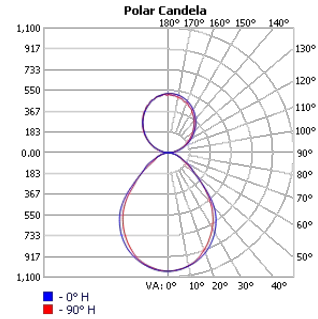

TECHOLED-BX-3RG-DI-2-HI-30