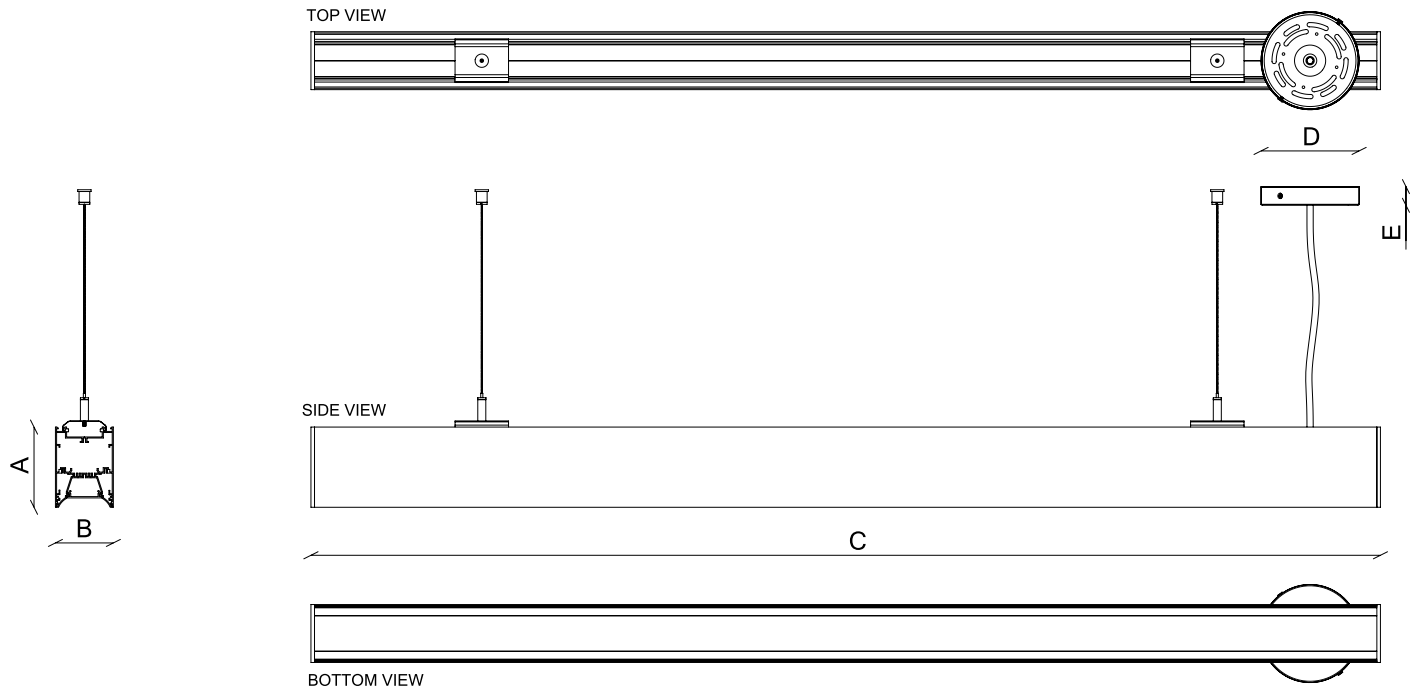

Project:	Type:
	Comments:

Dimension and Mounting - Direct Distribution (D)

FIXTURE ID	A	B	C	D	E
BX-3RG-D-2	3.5"	2.6"	24.17"	4.33"	0.98"
BX-3RG-D-4	3.5"	2.6"	48"	4.33"	0.98"
BX-3RG-D-6	3.5"	2.6"	71.7"	4.33"	0.98"
BX-3RG-D-8	3.5"	2.6"	95.5"	4.33"	0.98"