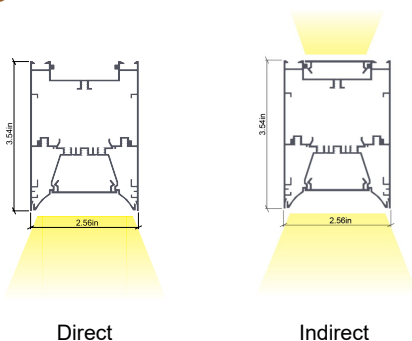

Cross Section