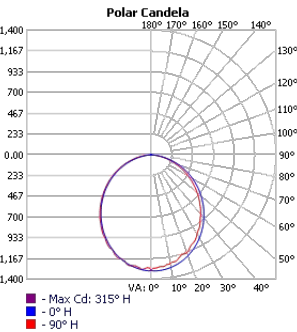

Photometrics

TECHOLED-BX-3RG-D-2-LO-30

TECHOLED-BX-3RG-D-2-ME-30

TECHOLED-BX-3RG-D-2-HI-30

TECHOLED-BX-3RG-D-4-LO-30

TECHOLED-BX-3RG-D-4-ME-30

TECHOLED-BX-3RG-D-4-HI-30

TECHOLED-BX-3RG-D-6-LO-30