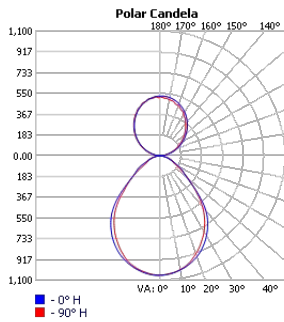

TECHOLED-BX-3RG-DI-4-LO-30