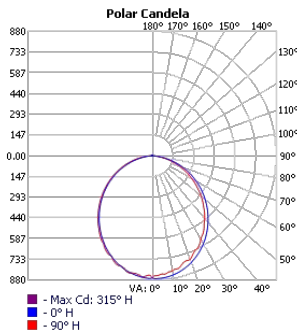

Photometrics

TECHOLED-BX-3RG-D-2-LO-30

TECHOLED-BX-3RG-D-2-ME-30

TECHOLED-BX-3RG-D-2-HI-30

TECHOLED-BX-3RG-D-4-LO-30

TECHOLED-BX-3RG-D-4-ME-30

TECHOLED-BX-3RG-D-4-HI-30

TECHOLED-BX-3RG-D-6-LO-30