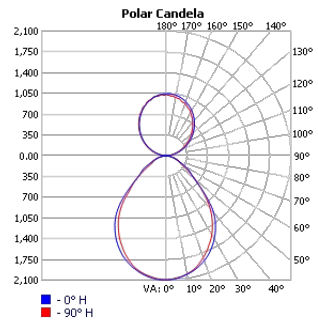

TECHOLED-BX-3RG-DI-4-HI-30