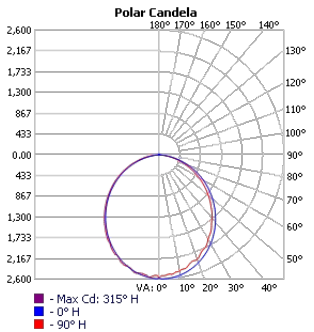

TECHOLED-BX-3RG-D-6-HI-30