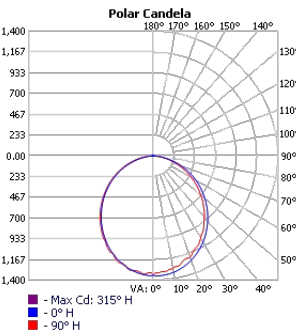

Photometrics

TECHOLED-BX-3RG-D-2-LO-30

TECHOLED-BX-3RG-D-2-ME-30

TECHOLED-BX-3RG-D-2-HI-30

TECHOLED-BX-3RG-D-4-LO-30

TECHOLED-BX-3RG-D-4-ME-30

TECHOLED-BX-3RG-D-4-HI-30

TECHOLED-BX-3RG-D-6-LO-30