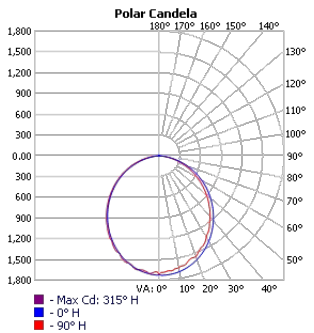

Photometrics

TECHOLED-BX-3RG-D-2-LO-30

TECHOLED-BX-3RG-D-2-ME-30

TECHOLED-BX-3RG-D-2-HI-30

TECHOLED-BX-3RG-D-4-LO-30

TECHOLED-BX-3RG-D-4-ME-30

TECHOLED-BX-3RG-D-4-HI-30

TECHOLED-BX-3RG-D-6-LO-30