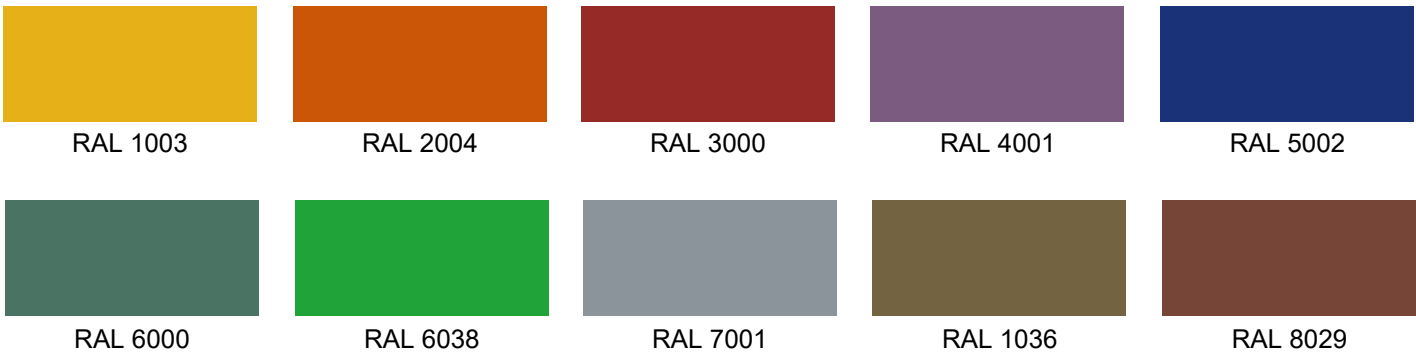

■ Custom Colors