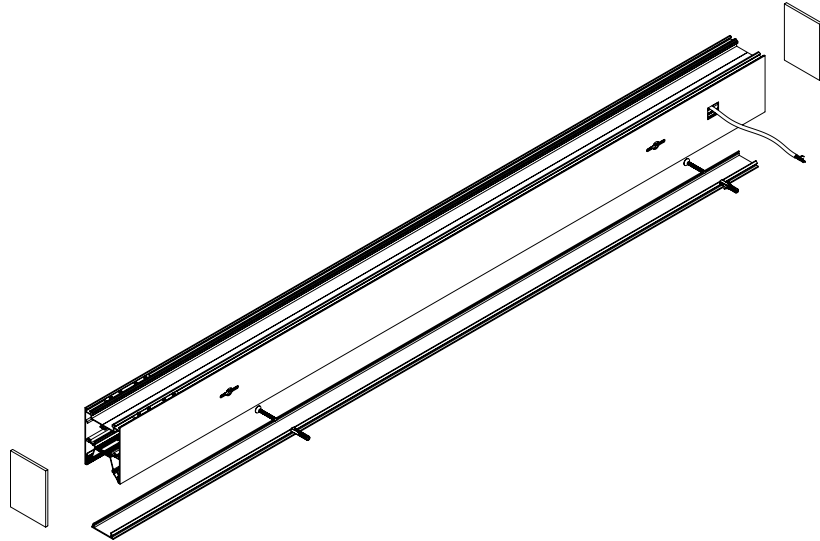

Project:	Type:
	Comments:

■ Wall Mount (D)

■ Wall Mount Kit