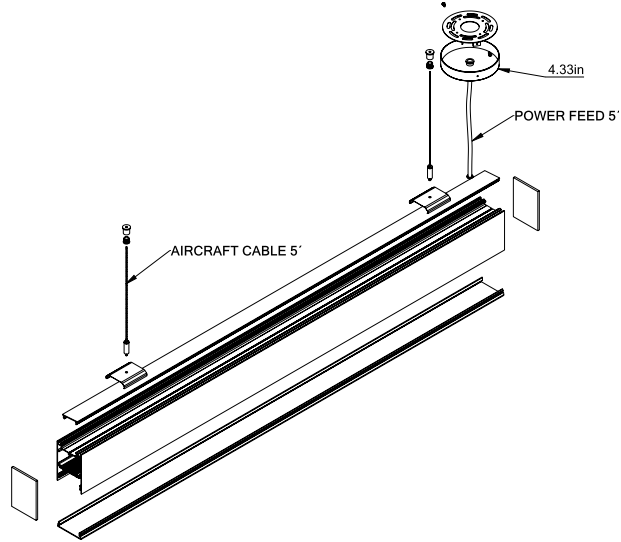

Project:	Type:
	Comments:

■ Pendant Mount (DI)