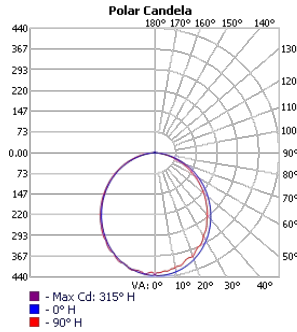

Project:	Type:
	Comments:

Dimension and Mounting - Direct/Indirect Distribution (D)

FIXTURE ID	A	B	C	D	E
BX-3RG-DI-2	3.5"	2.6"	24.17"	4.33"	0.98"
BX-3RG-DI-4	3.5"	2.6"	48"	4.33"	0.98"
BX-3RG-DI-6	3.5"	2.6"	71.7"	4.33"	0.98"
BX-3RG-DI-8	3.5"	2.6"	95.5"	4.33"	0.98"

Photometrics

TECHOLED-BX-3RG-D-2-LO-30

TECHOLED-BX-3RG-D-2-ME-30

TECHOLED-BX-3RG-D-2-HI-30

TECHOLED-BX-3RG-D-4-LO-30

TECHOLED-BX-3RG-D-4-ME-30

TECHOLED-BX-3RG-D-4-HI-30

TECHOLED-BX-3RG-D-6-LO-30