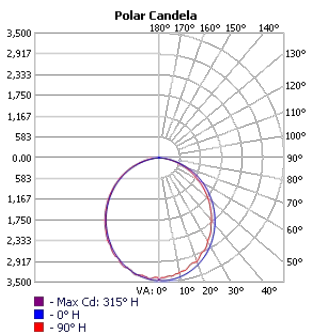

TECHOLED-BX-3RG-D-8-HI-30