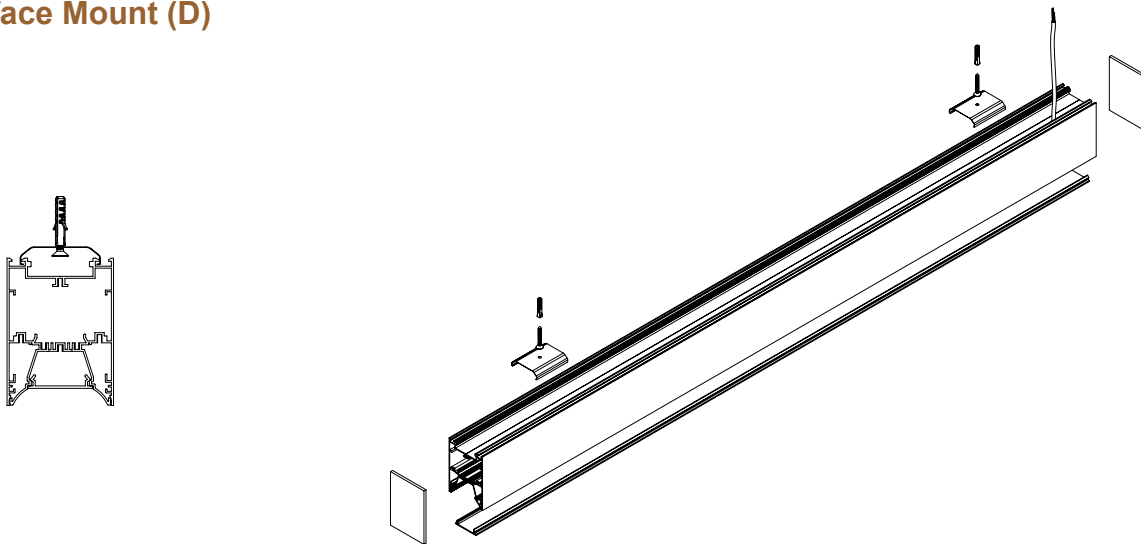

■ Pendant Kit

■ Surface Mount (D)