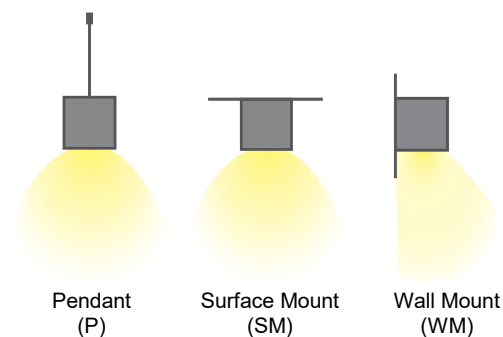

Installation