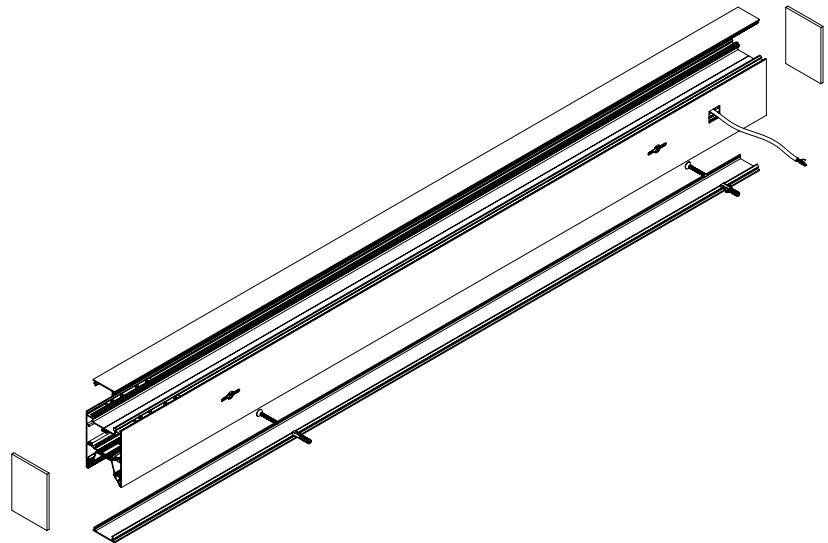

■ Pendant Kit

■ Wall Mount (DI)