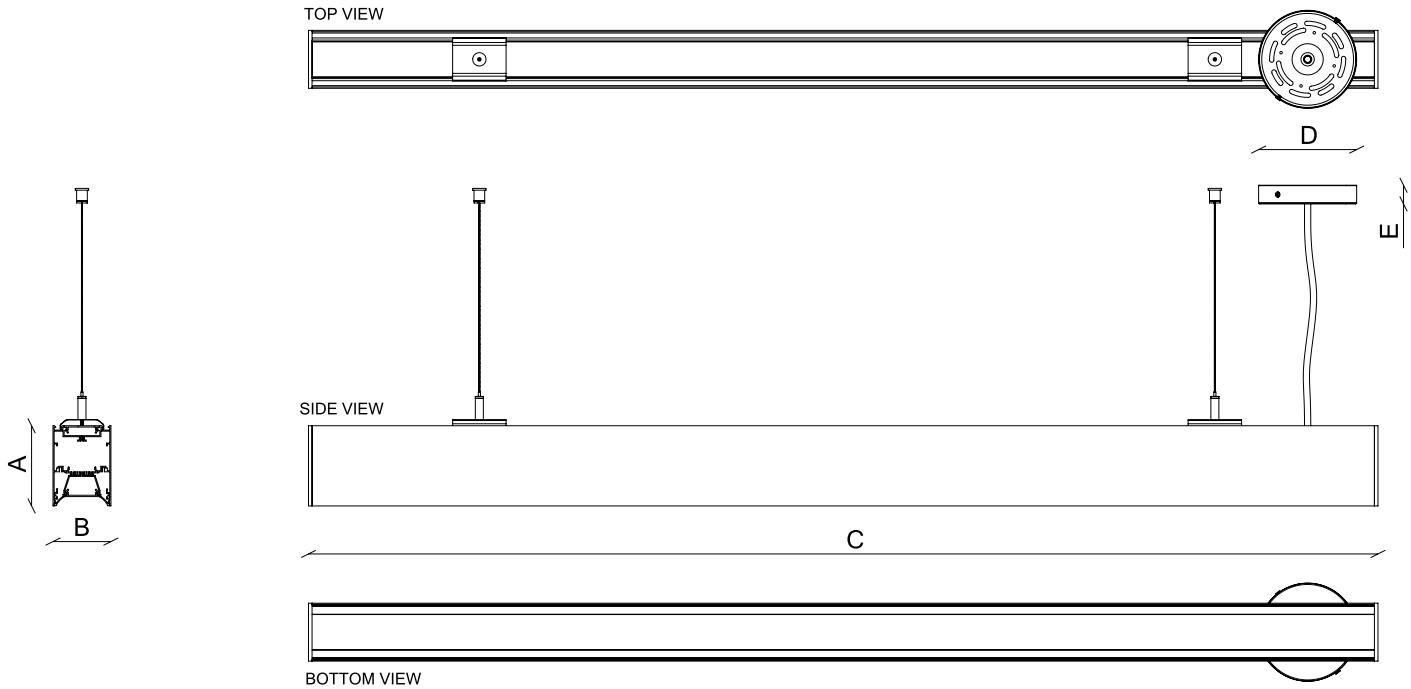

Project:	Type:
	Comments:

Dimension and Mounting - Direct/Indirect Distribution (D)

FIXTURE ID	A	B	C	D	E
BX-3RG-DI-2	3.5"	2.6"	24.17"	4.33"	0.98"
BX-3RG-DI-4	3.5"	2.6"	48"	4.33"	0.98"
BX-3RG-DI-6	3.5"	2.6"	71.7"	4.33"	0.98"
BX-3RG-DI-8	3.5"	2.6"	95.5"	4.33"	0.98"