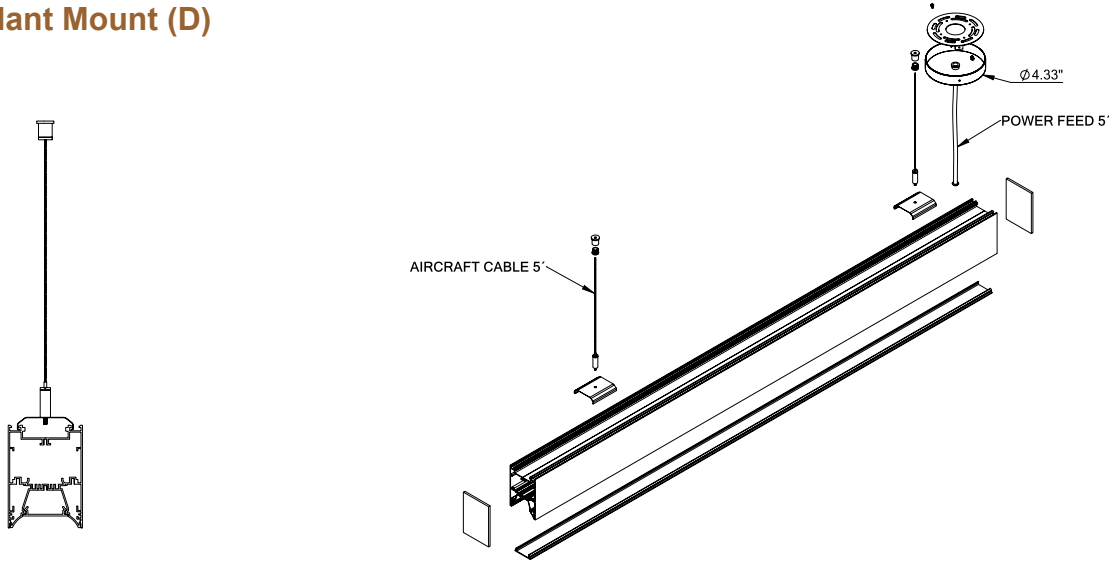

Project:	Type:
Comments:	

■ Pendant Mount (D)