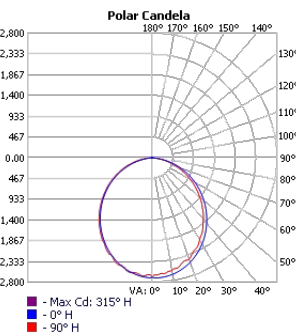

TECHOLED-BX-3RG-D-8-ME-30