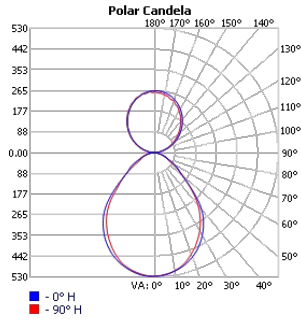

Project:	Type:
	Comments:

TECHOLED-BX-3RG-DI-2-LO-30