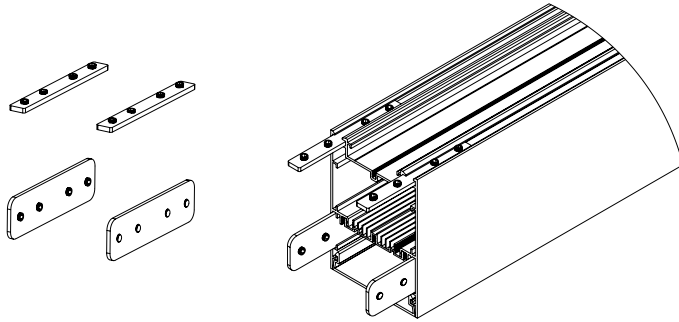

Project:	Type:
	Comments:

Connectors