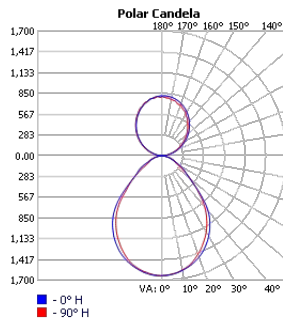

TECHOLED-BX-3RG-DI-4-ME-30