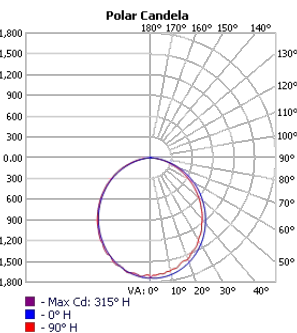

TECHOLED-BX-3RG-D-8-LO-30