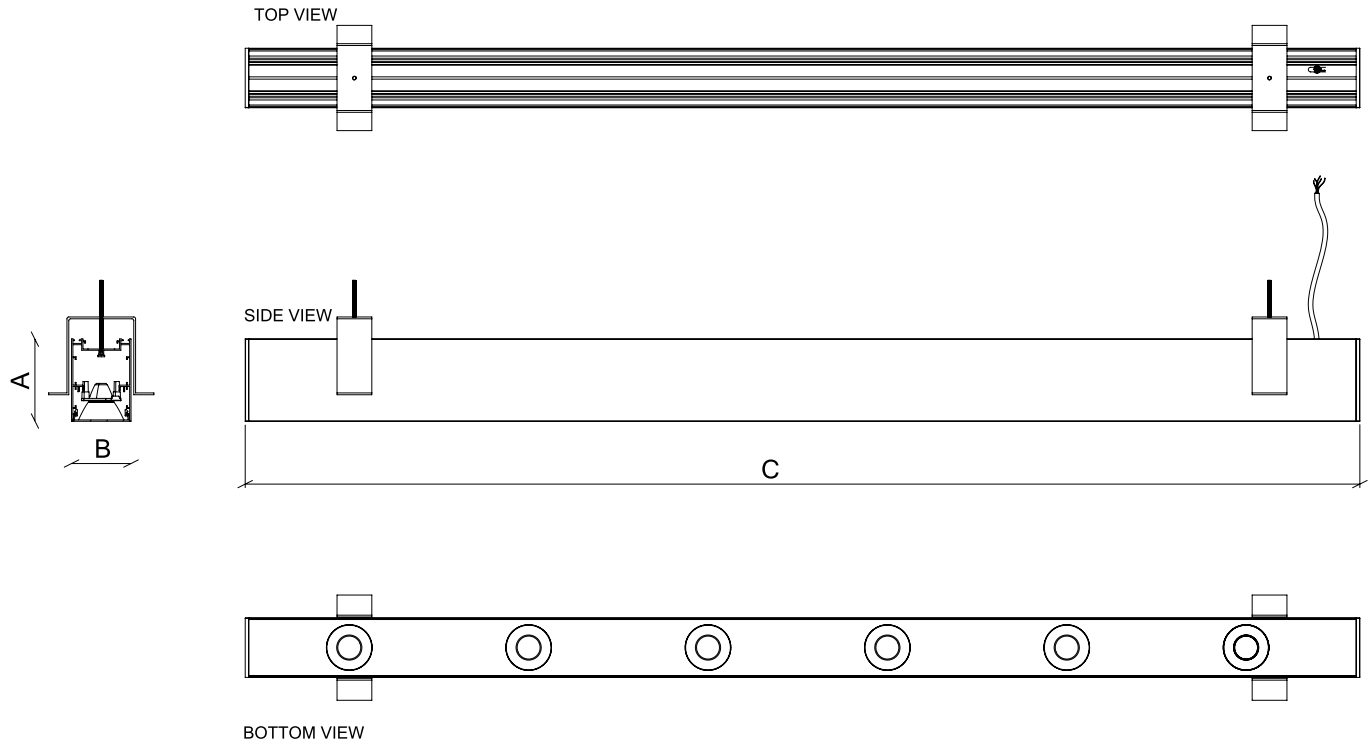

### Dimension and Mounting - Direct Distribution (D)

FIXTURE ID	A	B	C
BX-3RS-R-D-2	3.5"	2.6"	24.2"
BX-3RS-R-D-4	3.5"	2.6"	48"
BX-3RS-R-D-6	3.5"	2.6"	71.8"
BX-3RS-R-D-8	3.5"	2.6"	95.5"

Project:	Type:
	Comments: