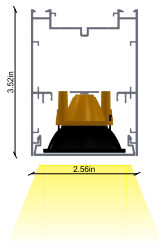

▣ Cross Section