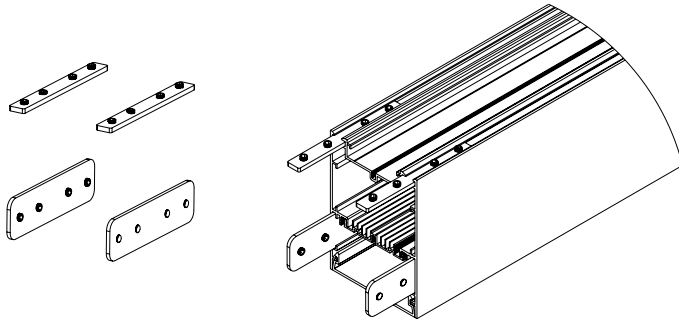

Project:	Type:
	Comments:

Connectors