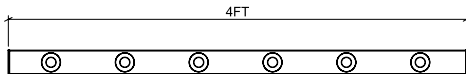

Project:	Type:
	Comments:

Configurations