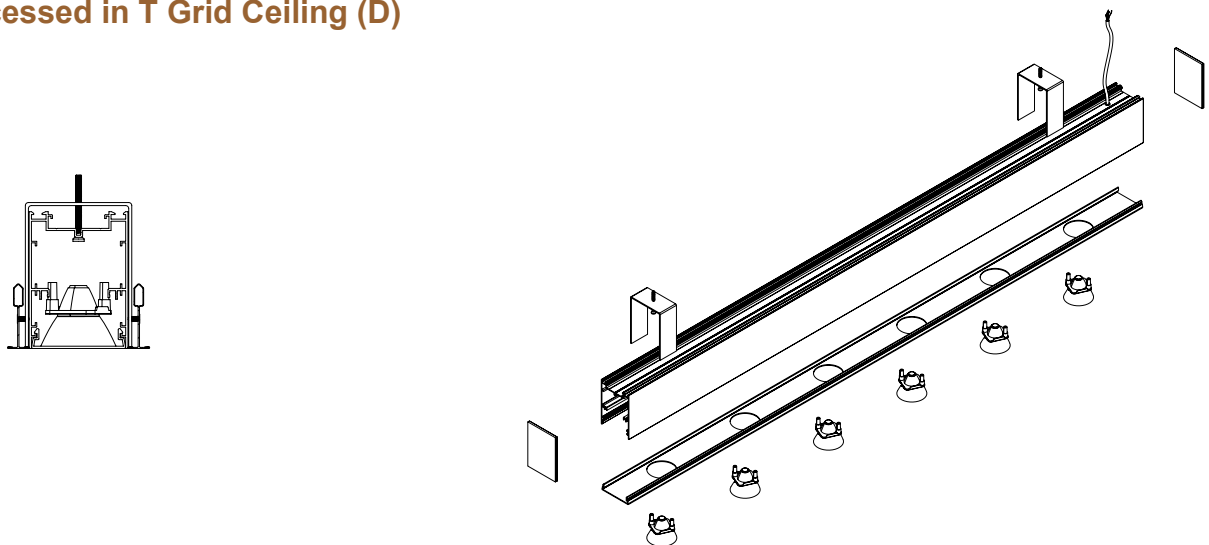

■ **Recessed Kit**

■ **Recessed in T Grid Ceiling (D)**