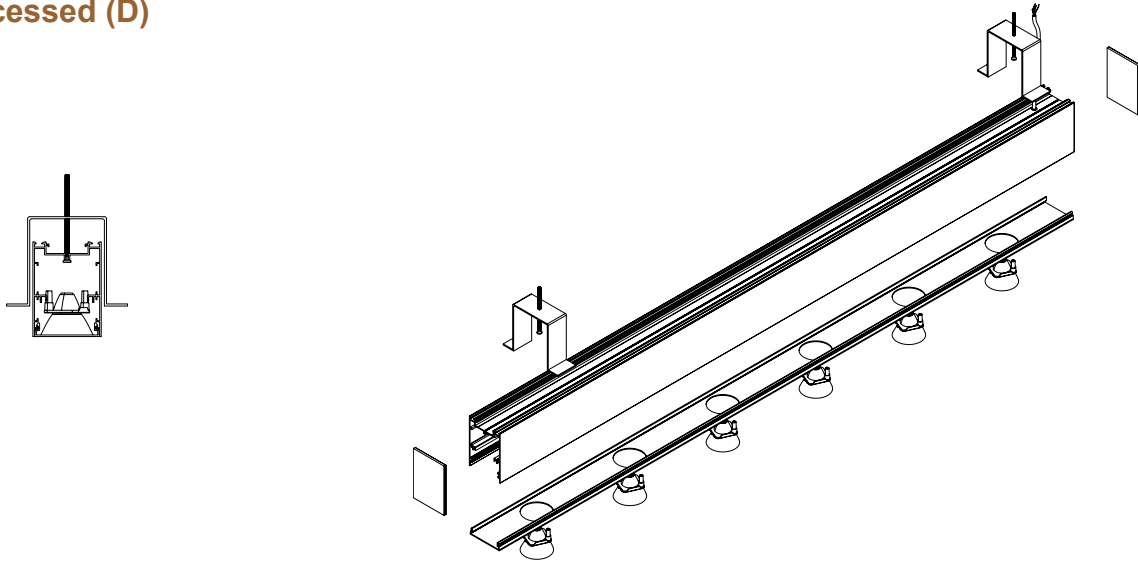

Project:	Type:
	Comments:

■ **Recessed (D)**