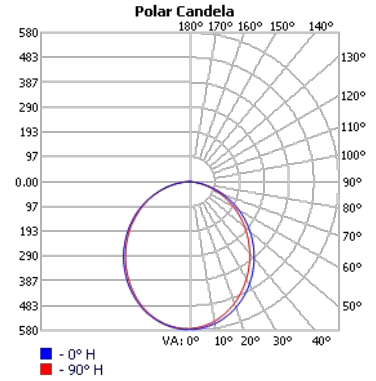

Project:	Type:
	Comments:

Photometrics

TECHOLED-BX-CURV-R-D-C-LO-30

TECHOLED-BX-CURV-R-D-C-ME-30

TECHOLED-BX-CURV-R-D-C-HI-30

Patterns Option Examples

Project:	Type:
	Comments:

Finish Details (powder coat finish)