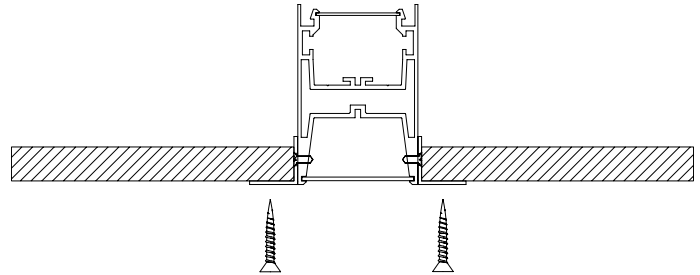

Project:	Type:
	Comments:

■ **Recessed (mud-in) (D)**