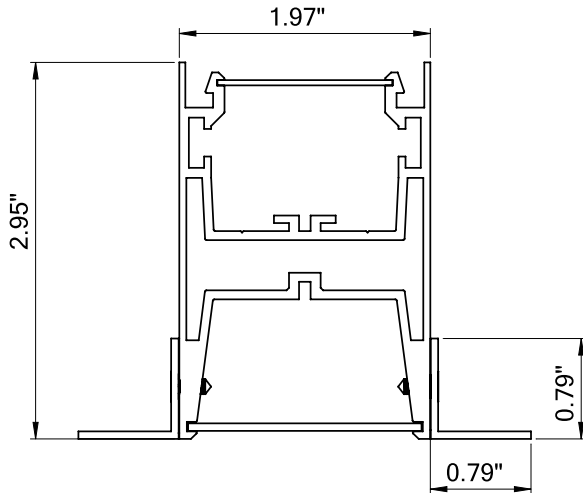

Length Details

Code	Description
C	Custom, Drawing required (consult factory)

Project:	Type:
	Comments:

Dimension and Mounting - Direct Distribution (D)

Project:	Type:
	Comments:

■ **Recessed (mud-in) (D)**