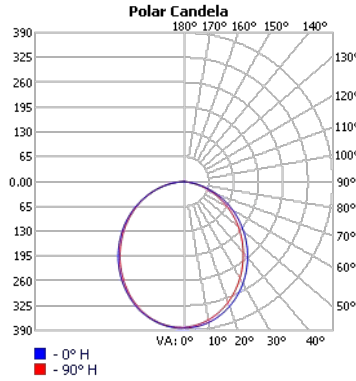

TECHOLED-BX-CURV-R-D-C-ME-30