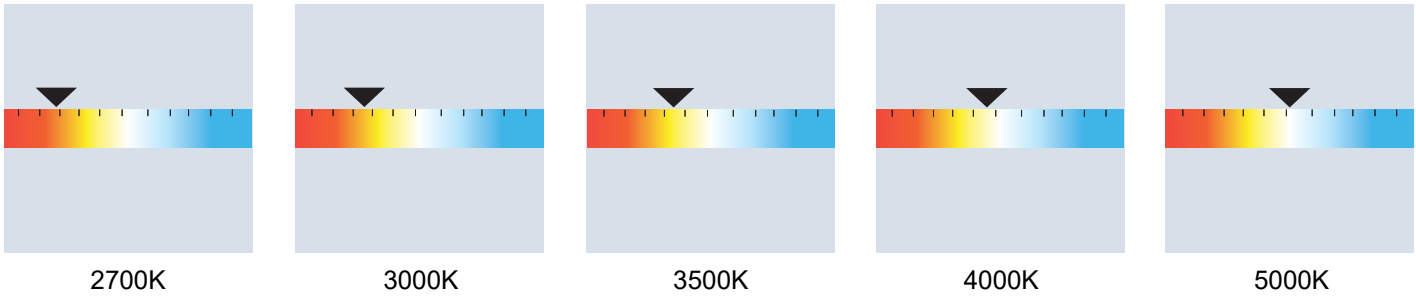

Project:	Type:
	Comments:

Color Temperature

Color Temperature