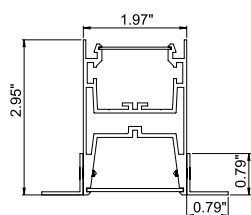

Cross Section

Direct