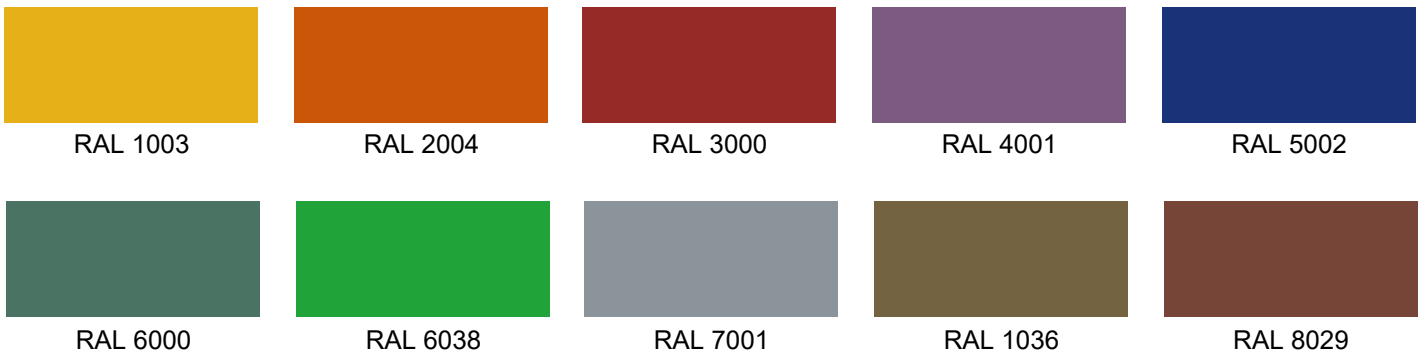

Project:	Type:
	Comments:

Photometrics

TECHOLED-BX-CURV-R-D-C-LO-30

TECHOLED-BX-CURV-R-D-C-ME-30

TECHOLED-BX-CURV-R-D-C-HI-30

Patterns Option Examples

Project:	Type:
	Comments:

Finish Details (powder coat finish)

■ Standard Colors

■ Custom Colors

Any RAL color available, please refer to ralcolorchart.com

■ Custom Wooden Colors

Project:	Type:
	Comments:

Color Temperature

Color Temperature

Tunable White