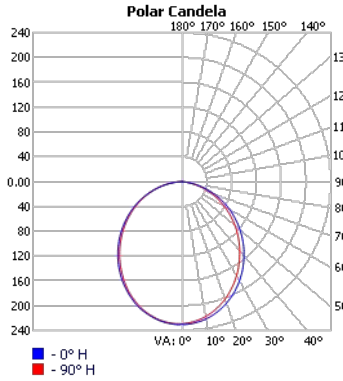

Project:	Type:
	Comments:

Photometrics

TECHOLED-BX-CURV-R-D-C-LO-30