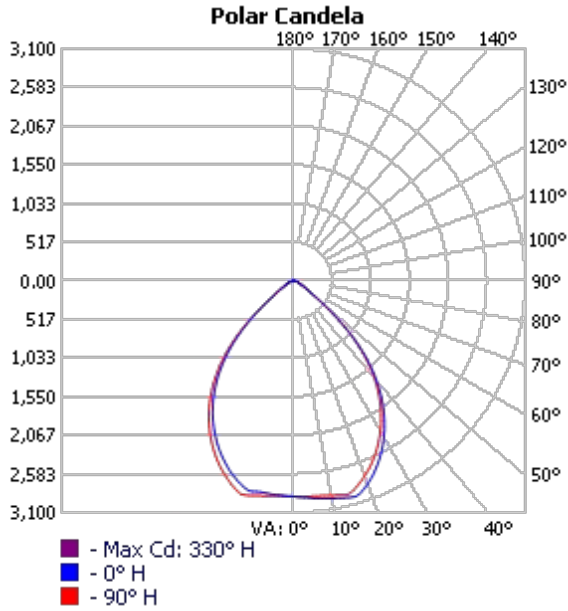

Project:	Type:
	Comments:

Product detail

DL-A-6

Dimensions

Technical Details

Cross Section

Project:	Type:
	Comments:

Photometrics