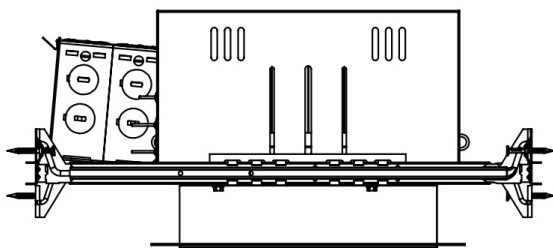

Project:	Type:
	Comments:

Product detail

DL-A-6

Dimensions

Technical Details

Cross Section

Project:	Type:
	Comments:

Photometrics