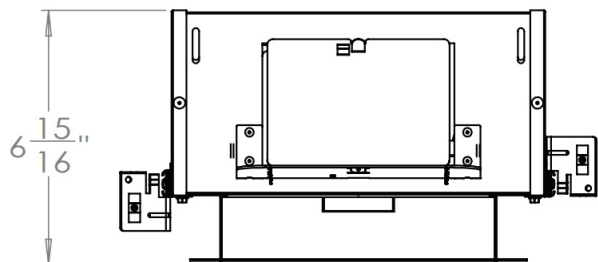

Project:	Type:
	Comments:

Product detail

DL-A-6

Dimensions

Technical Details

Cross Section

Project:	Type:
	Comments:

Photometrics