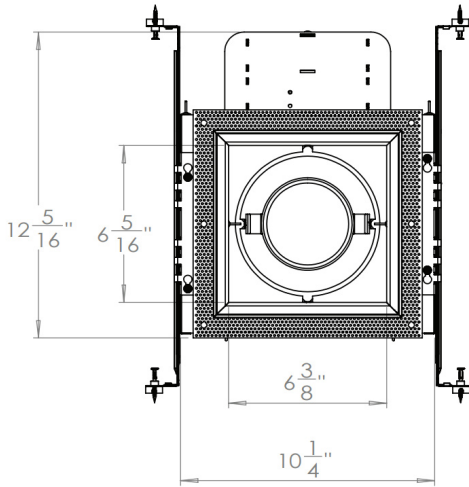

Options (cont.) Details

Code	Description
EM	Emergency Battery Backup (remote)

Lumen Output

Model #	Size	Wattage	Distribution	Color Temp.	Lumen Output
TECHOLED-DL-A-6-A-30-27-12-U-W	6"	30W	Direct	3000K	3000Lm
TECHOLED-DL-A-6-A-40-27-12-U-W	6"	40W	Direct	3000K	4000Lm
TECHOLED-DL-A-6-A-50-27-12-U-W	6"	50W	Direct	3000K	5000Lm

Project:	Type:
	Comments:

Product detail

DL-A-6

Dimensions

Technical Details

Cross Section

Project:	Type:
	Comments:

Photometrics