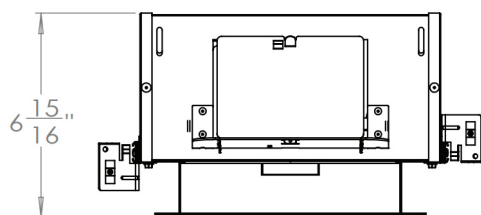

Cross Section

Installation