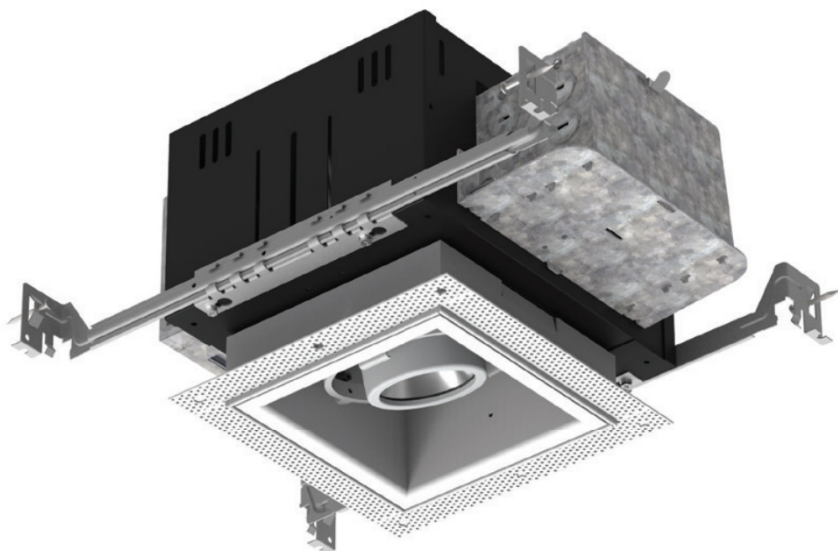

Project:	Type:
	Comments:

Highlights

DL-A-6 Series are specification grade, 6" aperture gimbal downlights, featuring simple look, high efficacy and high-quality components. Designed for new construction recessed applications, available in wide variety of color temperature and lumen outputs, as well as multiple trim and reflector finish options. Great for illuminating walls, signage and products.

LED: Osram, Seoul, Cree, LED Chips, 2700-4000K, 80CRI (90CRI optional)

Optical: 6" aperture, 12-54° Beam angle, gimbal

Construction: High grade steel housing, Integral driver, Powder coat finish, IC rating optional

Cross Section

Installation

Recessed (R)

Project:	Type:
	Comments:

Configuration Example

Model #	Wattage	Color Temp.	Beam Angle	Voltage	Color-Trim
TECHOLED-DL-A-6-A-30-27-12-U-W	30W	2700K	12°	110-277V	White