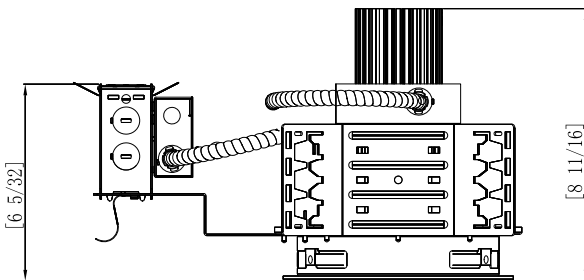

□ Cross Section