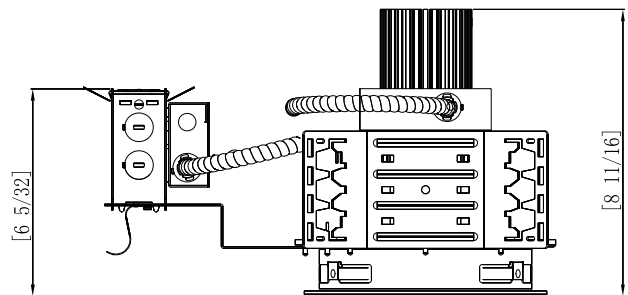

Performance above applies to 3000K. Calculate 96% for 2700K, 104% for 3500K and 109% for 4000K

Project:	Type:
	Comments:

Product detail

DL-R-6

Dimensions

Technical Details

Cross Section

Project:	Type:
	Comments: