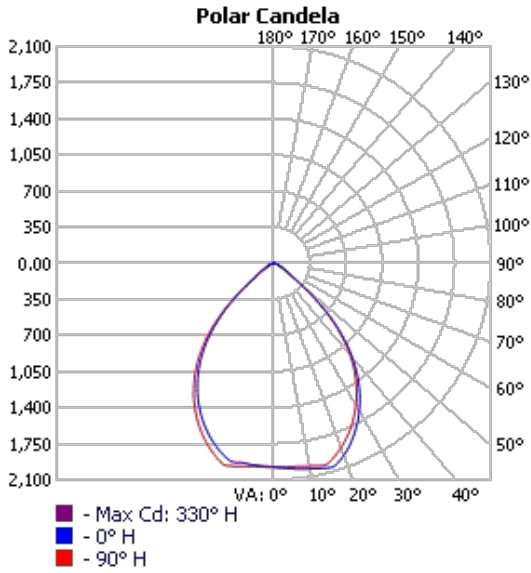

Project:	Type:
	Comments:

Photometrics