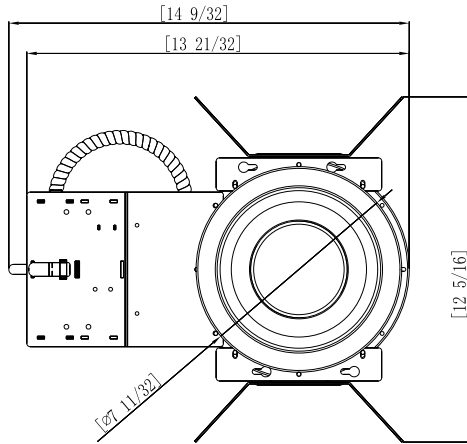

Project:	Type:
	Comments:

Product detail

DL-R-6

Dimensions