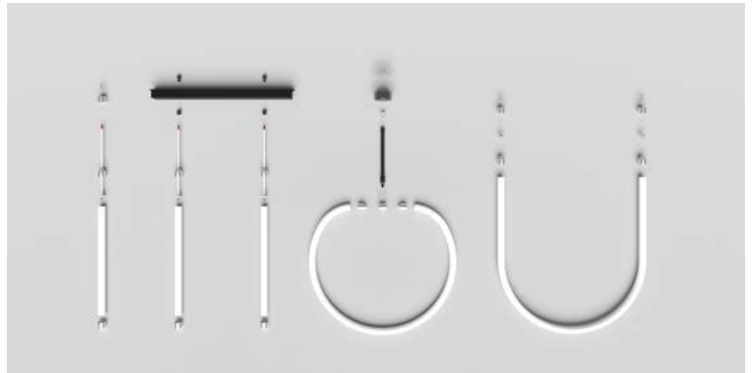

Flex strip driver box