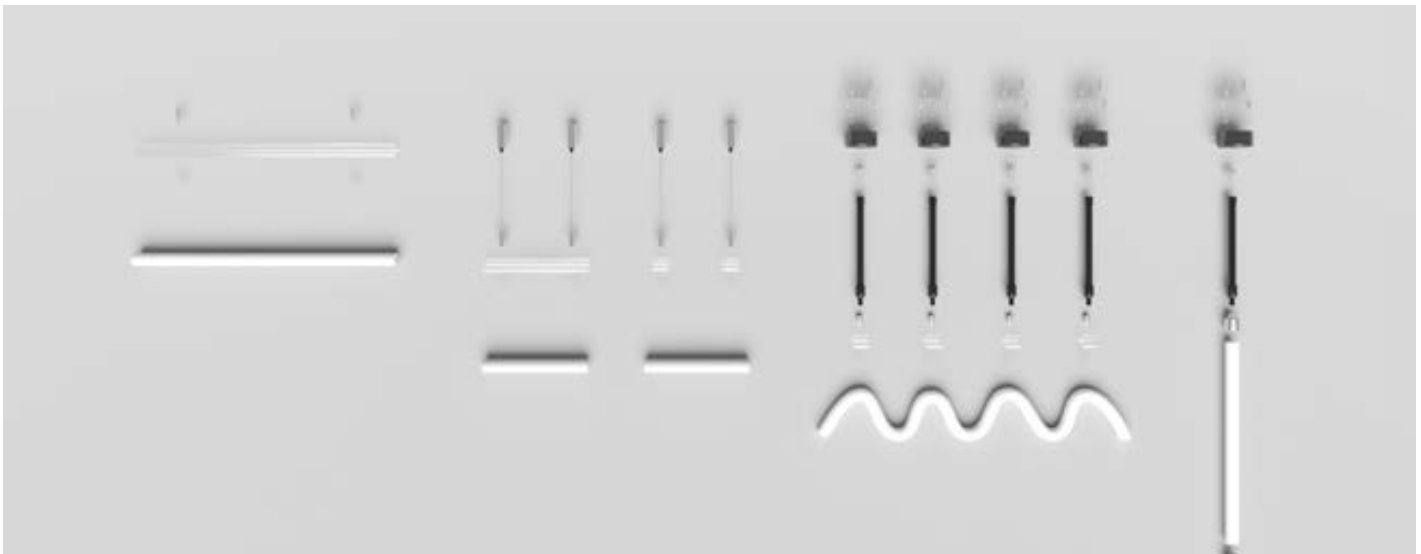

Project:	Type:
	Comments:

Dimension and Mounting

■ Non-pliable

■ Pliable

Flex strip driver box