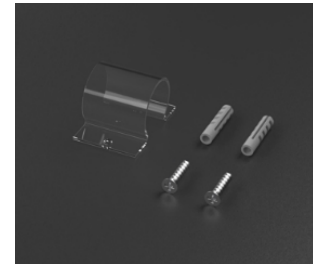

Set	SMPC - 002
SMPC - 002	Surface-mount clip