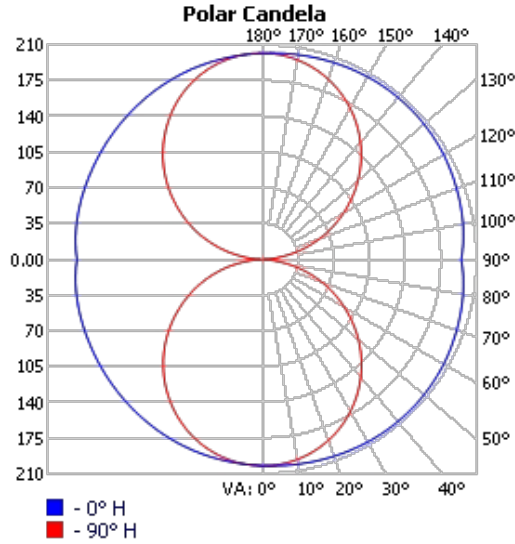

### ■ Surface Mount

Set	SMPC - 1M
SMPC - 1M	Surface-mount bracket, 3'
	clear polycarbonate

Set	SMPC - 002
SMPC - 002	Surface-mount clip

Set	SMPC - 003
SMPC - 003	Closable clip for surface mount application

### Photometrics