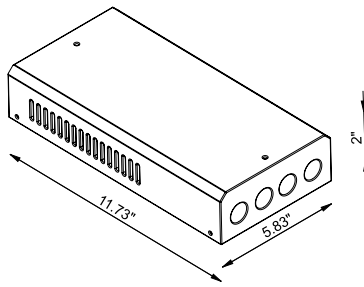

Project:	Type:
	Comments:

Dimension and Mounting

■ Non-pliable

■ Pliable