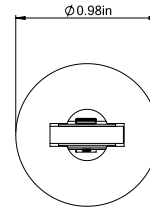

### Dimension and Mounting

■ Non-pliable

■ Pliable

Flex strip driver box

Project:	Type:
	Comments:

■ **Horizontal Pendant – Aircraft Cables**

Set	PTPC - 1M
PTPC - 1M	Pendant kit - 2x6' silver aircraft cable
	3' clear polycarbonate brackets
	connectors, cable couplers