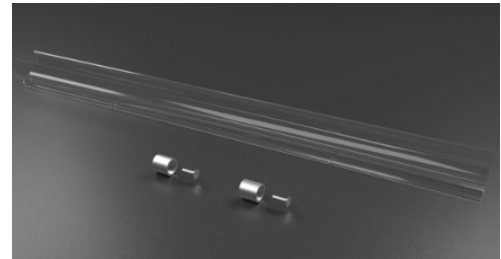

Project:	Type:
	Comments:

■ **Horizontal Pendant – Stem (black color only)**

Set	PRPC - 1M
PRPC - 1M	Stem pendant-mount bracket, 3'
	clear polycarbonate