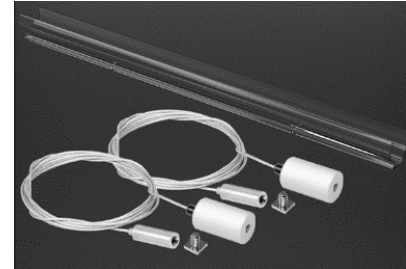

### Dimension and Mounting

■ Non-pliable

■ Pliable

Flex strip driver box

Project:	Type:
	Comments:

■ **Horizontal Pendant – Aircraft Cables**

Set	PTPC - 1M
PTPC - 1M	Pendant kit - 2x6' silver aircraft cable
	3' clear polycarbonate brackets
	connectors, cable couplers

Set	PTPC - 002
PTPC - 002	Pendant kit - 2x6' silver aircraft cable
	3' clear polycarbonate brackets
	connectors, cable couplers

Set	PTPC - 007
PTPC - 007	Pendant kit - 2x6' silver aircraft cable
	3' clear polycarbonate brackets
	connectors, cable couplers