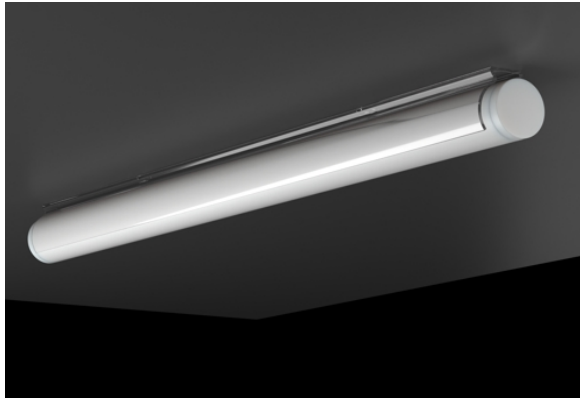

Project:	Type:
	Comments:

■ Surface Mount

Set	SMPC - 1M
SMPC - 1M	Surface-mount bracket, 3'
	clear polycarbonate