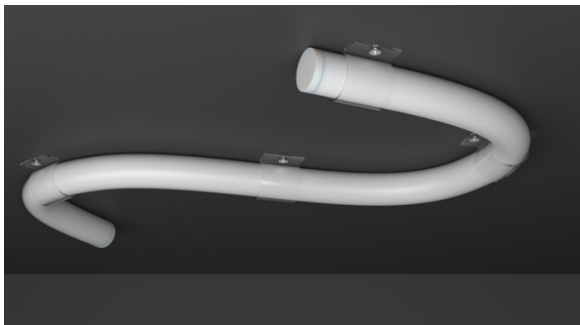

Set	SMPC - 002
SMPC - 002	Surface-mount clip