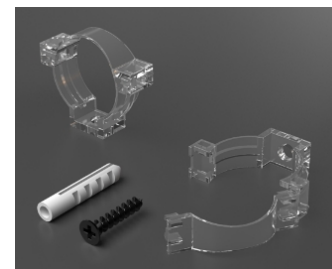

Set	PRPC - 004
PRPC - 004	Closable clip for stems

Project:	Type:
	Comments:

### ■ Surface Mount

Set	SMPC - 1M
SMPC - 1M	Surface-mount bracket, 3'
	clear polycarbonate

Set	SMPC - 002
SMPC - 002	Surface-mount clip

Set	SMPC - 003
SMPC - 003	Closable clip for surface mount application