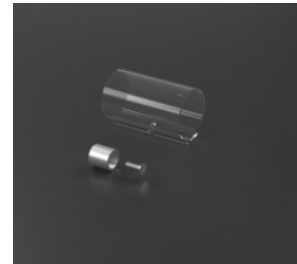

Set	PRPC - 002
PRPC - 002	Pendant-mount clip, clear polycarbonate