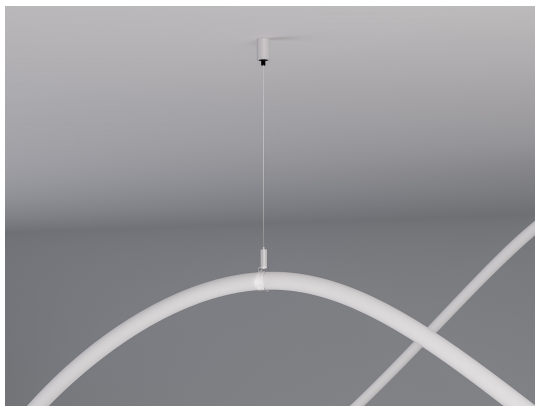

Set	PTPC - 007
PTPC - 007	Pendant kit - 2x6' silver aircraft cable
	3' clear polycarbonate brackets
	connectors, cable couplers