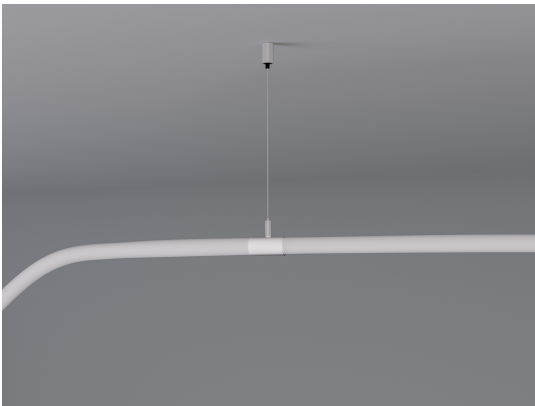

### Dimension and Mounting

■ Non-pliable

■ Pliable

Flex strip driver box

Project:	Type:
	Comments:

■ **Horizontal Pendant – Aircraft Cables**

Set	PTPC - 1M
PTPC - 1M	Pendant kit - 2x6' silver aircraft cable
	3' clear polycarbonate brackets
	connectors, cable couplers