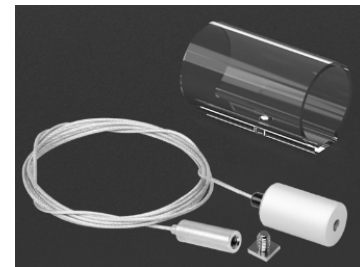

### Dimension and Mounting

■ Non-pliable

■ Pliable

Flex strip driver box

Project:	Type:
	Comments:

■ **Horizontal Pendant – Aircraft Cables**

Set	PTPC - 1M
PTPC - 1M	Pendant kit - 2x6' silver aircraft cable
	3' clear polycarbonate brackets
	connectors, cable couplers

Set	PTPC - 002
PTPC - 002	Pendant kit - 2x6' silver aircraft cable
	3' clear polycarbonate brackets
	connectors, cable couplers

Set	PTPC - 007
PTPC - 007	Pendant kit - 2x6' silver aircraft cable
	3' clear polycarbonate brackets
	connectors, cable couplers