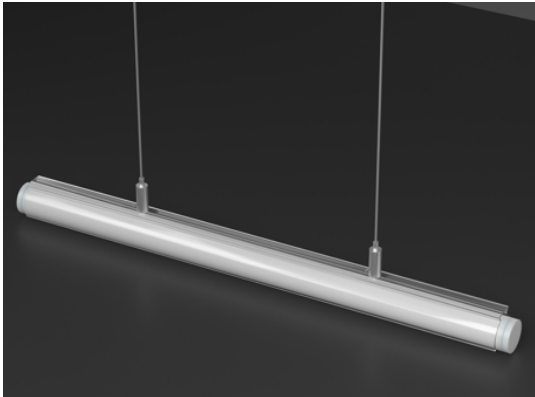

Project:	Type:
	Comments:

■ **Horizontal Pendant – Aircraft Cables**

Set	PTPC - 1M
PTPC - 1M	Pendant kit - 2x6' silver aircraft cable
	3' clear polycarbonate brackets
	connectors, cable couplers