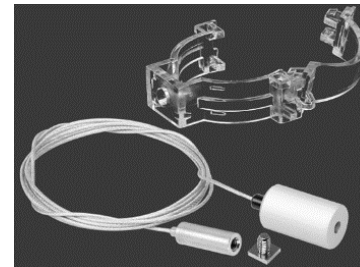

### Dimension and Mounting

■ Non-pliable

■ Pliable

Flex strip driver box

Project:	Type:
	Comments:

■ **Horizontal Pendant – Aircraft Cables**

Set	PTPC - 1M
PTPC - 1M	Pendant kit - 2x6' silver aircraft cable
	3' clear polycarbonate brackets
	connectors, cable couplers

Set	PTPC - 002
PTPC - 002	Pendant kit - 2x6' silver aircraft cable
	3' clear polycarbonate brackets
	connectors, cable couplers

Set	PTPC - 007
PTPC - 007	Pendant kit - 2x6' silver aircraft cable
	3' clear polycarbonate brackets
	connectors, cable couplers