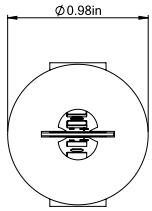

Project:	Type:
	Comments:

Dimension and Mounting

■ Non-pliable

■ Pliable