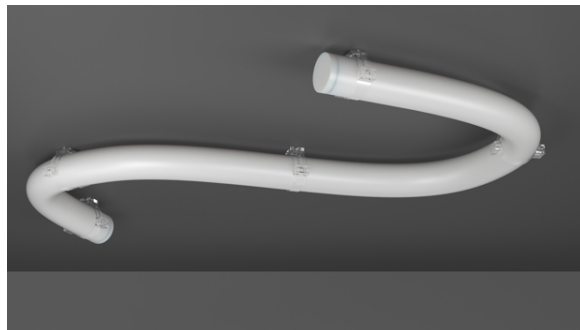

### Highlights

Flex Series is smooth, seamless rope of light, without any visible diodes or dark spots. With ability to effortlessly rotate and weave in space, you can create unprecedented light creations. Available in either pliable or non-pliable versions, indoor and outdoor (IP67) with wide variety of mounting hardware and accessories.

### ■ Surface Mount

Set	SMPC - 1M
SMPC - 1M	Surface-mount bracket, 3'
	clear polycarbonate

Set	SMPC - 002
SMPC - 002	Surface-mount clip

Set	SMPC - 003
SMPC - 003	Closable clip for surface mount application