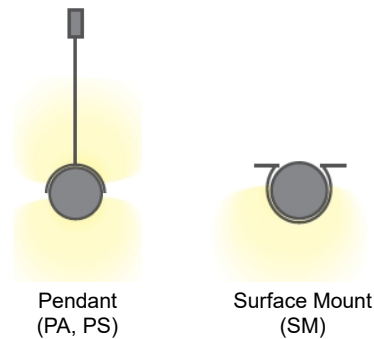

Installation