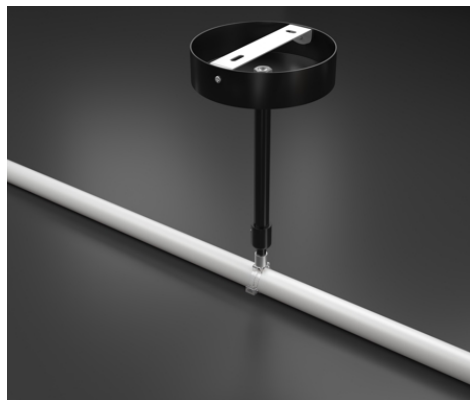

### Highlights

Flex Series is smooth, seamless rope of light, without any visible diodes or dark spots. With ability to effortlessly rotate and weave in space, you can create unprecedented light creations. Available in either pliable or non-pliable versions, indoor and outdoor (IP67) with wide variety of mounting hardware and accessories.

Project:	Type:
	Comments:

■ **Horizontal Pendant – Stem ( black color only)**

Set	PRPC - 1M
PRPC - 1M	Stem pendant-mount bracket, 3'
	clear polycarbonate

Set	PRPC - 002
PRPC - 002	Pendant-mount clip, clear polycarbonate