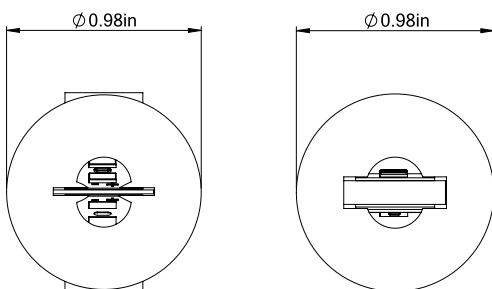

Cross Section