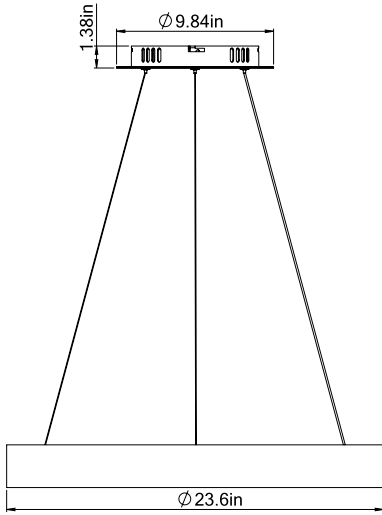

Project:	Type:
	Comments:

Dimension and Mounting

HALO Direct/Indirect 23

Dimensions