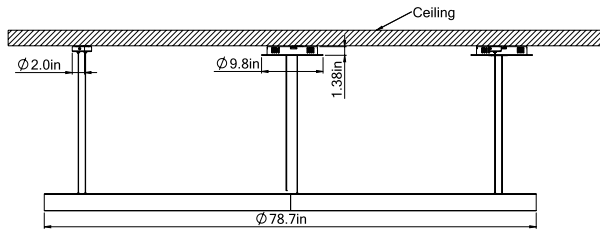

Technical Details

Central Mounting – Pendant

Cross Section

Project:	Type:
	Comments:

■ HALO Direct/Indirect 78

Dimensions

Technical Details

Consists of 3 Sections

Cross Section

Project:	Type:
	Comments:

■ HALO Direct/Indirect 95

Dimensions

Technical Details

Consists of 3 Sections

Cross Section

Project:	Type:
	Comments:

■ HALO Direct/Indirect 118

Dimensions

Technical Details

Consists of 3 Sections

Cross Section

Project:	Type:
	Comments:

■ HALO Direct/Indirect 196

Dimensions