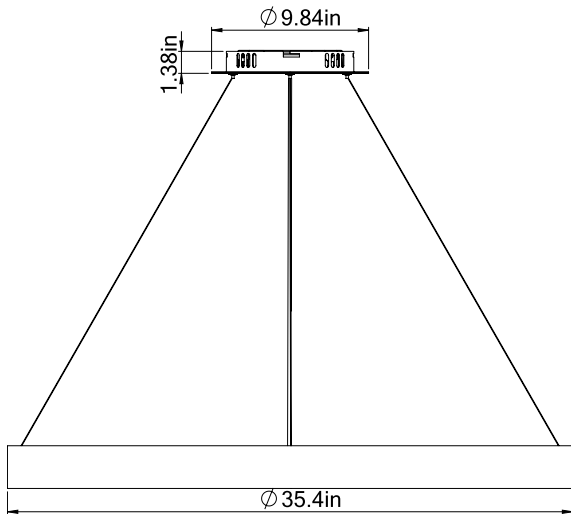

Project:	Type:
	Comments:

■ HALO Direct/Indirect 35

Dimensions