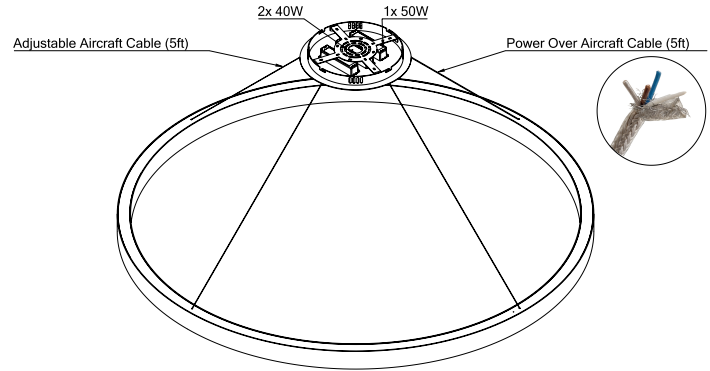

■ HALO Direct/Indirect 47

Dimensions

Technical Details

Central Mounting – Pendant

Cross Section

Project:	Type:
	Comments:

■ HALO Direct/Indirect 59

Dimensions

Technical Details

Central Mounting – Pendant

Cross Section

Project:	Type:
	Comments:

■ HALO Direct/Indirect 78

Dimensions

Technical Details

Consists of 3 Sections