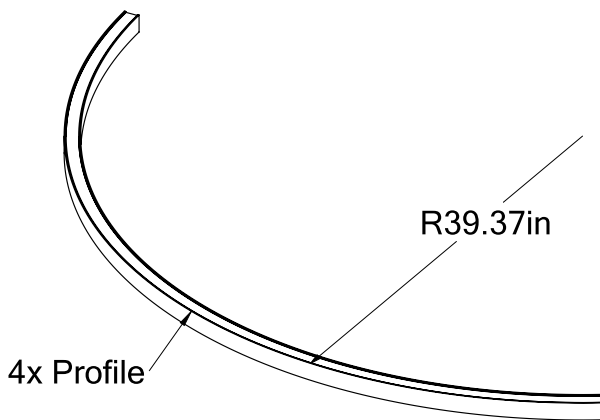

■ HALO Direct/Indirect 47

Dimensions

Technical Details

Central Mounting – Pendant

Cross Section

Project:	Type:
	Comments:

■ HALO Direct/Indirect 59

Dimensions

Technical Details

Central Mounting – Pendant

Cross Section

Project:	Type:
	Comments:

■ HALO Direct/Indirect 78

Dimensions

Technical Details

Consists of 3 Sections

Cross Section

Project:	Type:
	Comments:

■ HALO Direct/Indirect 95

Dimensions

Technical Details

Consists of 3 Sections

Cross Section

Project:	Type:
	Comments:

■ HALO Direct/Indirect 118

Dimensions

Technical Details

Consists of 3 Sections

Cross Section

Project:	Type:
	Comments:

■ HALO Direct/Indirect 196

Dimensions