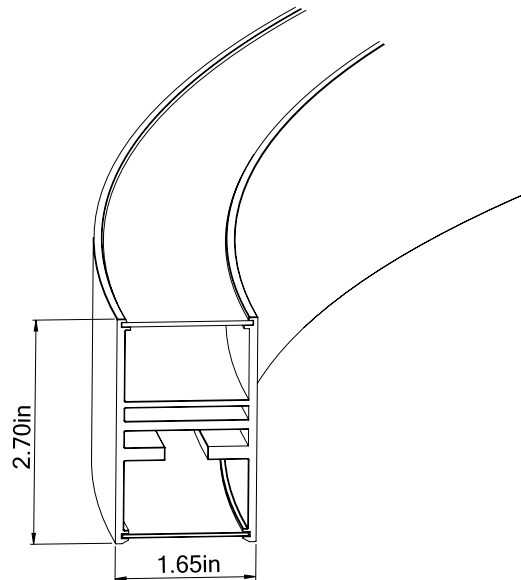

Options (cont.) Details

Code	Description
EM	Emergency Battery Backup (remote)

Project:	Type:
	Comments:

Dimension and Mounting

HALO Direct/Indirect 23

Dimensions

Technical Details

Central Mounting - Pendant

Cross Section

Project:	Type:
	Comments:

■ HALO Direct/Indirect 35

Dimensions

Technical Details

Central Mounting – Pendant

Cross Section

Project:	Type:
	Comments:

■ HALO Direct/Indirect 47

Dimensions

Technical Details

Central Mounting – Pendant

Cross Section

Project:	Type:
	Comments:

■ HALO Direct/Indirect 59

Dimensions