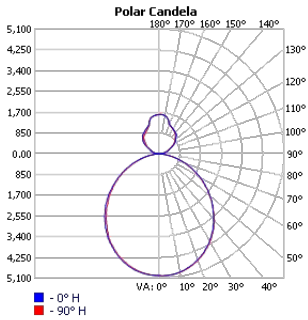

TECHOLED-HALO-DI-59-HI-30

Project:	Type:
	Comments:

TECHOLED-HALO-DI-78-LO-30

TECHOLED-HALO-DI-78-ME-30

TECHOLED-HALO-DI-78-HI-30

TECHOLED-HALO-DI-95-LO-30

TECHOLED-HALO-DI-95-ME-30

TECHOLED-HALO-DI-95-HI-30