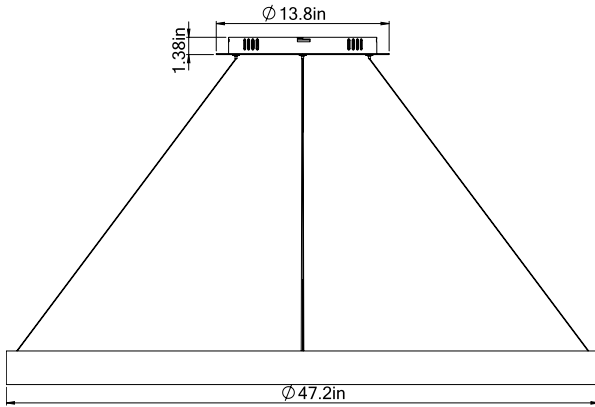

Cross Section

Project:	Type:
	Comments:

■ HALO Direct/Indirect 35

Dimensions

Technical Details

Central Mounting – Pendant

Cross Section

Project:	Type:
	Comments:

■ HALO Direct/Indirect 47

Dimensions

Technical Details

Central Mounting – Pendant

Cross Section

Project:	Type:
	Comments:

■ HALO Direct/Indirect 59

Dimensions