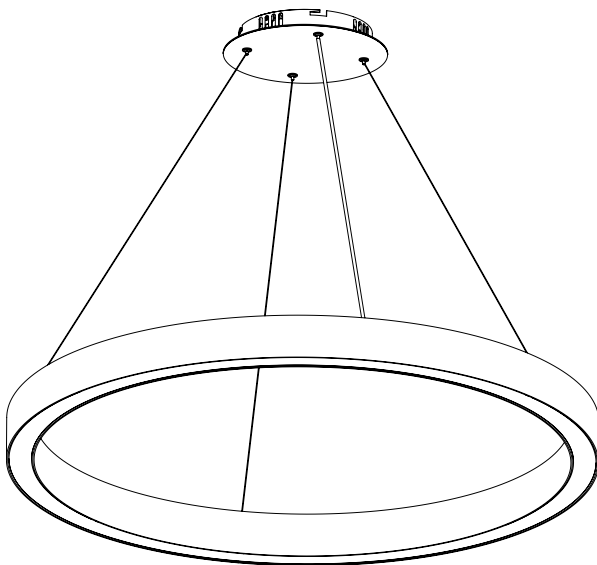

Cross Section

Project:	Type:
	Comments:

■ HALO Direct/Indirect 35

Dimensions

Technical Details

Central Mounting – Pendant

Cross Section

Project:	Type:
	Comments:

■ HALO Direct/Indirect 47

Dimensions

Technical Details

Central Mounting – Pendant

Cross Section

Project:	Type:
	Comments:

■ HALO Direct/Indirect 59

Dimensions