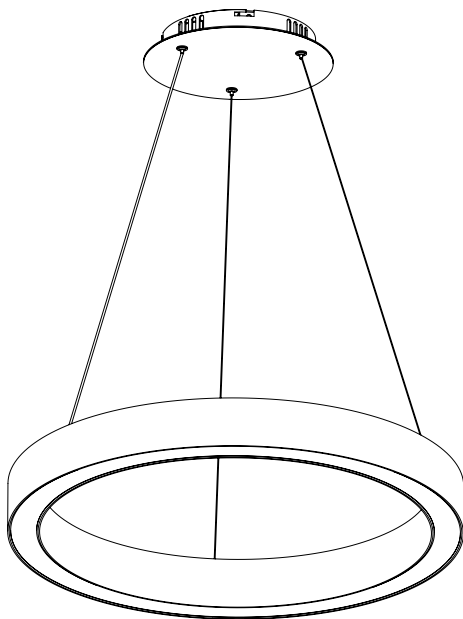

Options (cont.) Details

Code	Description
EM	Emergency Battery Backup (remote)

Project:	Type:
	Comments:

Dimension and Mounting

HALO Direct/Indirect 23

Dimensions

Technical Details

Central Mounting - Pendant

Cross Section

Project:	Type:
	Comments:

■ HALO Direct/Indirect 35

Dimensions

Technical Details

Central Mounting – Pendant

Cross Section

Project:	Type:
	Comments:

■ HALO Direct/Indirect 47

Dimensions

Technical Details

Central Mounting – Pendant

Cross Section

Project:	Type:
	Comments:

■ HALO Direct/Indirect 59

Dimensions