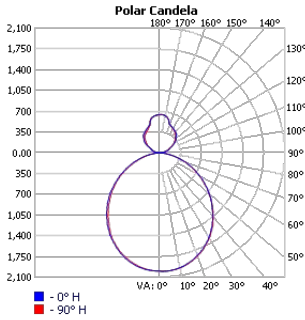

TECHOLED-HALO-DI-35-ME-30