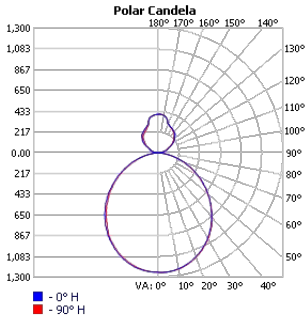

■ HALO Direct/Indirect 118

Dimensions

Technical Details

Consists of 3 Sections

Cross Section

Project:	Type:
	Comments:

■ HALO Direct/Indirect 196

Dimensions

Technical Details

Consists of 3 Sections

Cross Section

Project:	Type:
	Comments:

Photometrics

TECHOLED-HALO-DI-23-LO-30

TECHOLED-HALO-DI-23-ME-30

TECHOLED-HALO-DI-23-HI-30