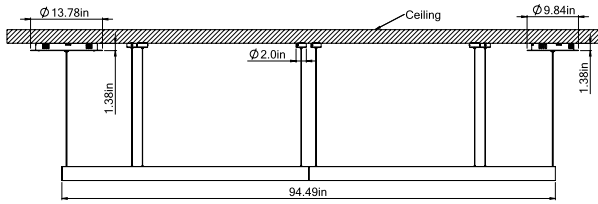

■ HALO Direct/Indirect 47

Dimensions

Technical Details

Central Mounting – Pendant

Cross Section

Project:	Type:
	Comments:

■ HALO Direct/Indirect 59

Dimensions

Technical Details

Central Mounting – Pendant

Cross Section

Project:	Type:
	Comments:

■ HALO Direct/Indirect 78

Dimensions

Technical Details

Consists of 3 Sections

Cross Section

Project:	Type:
	Comments:

■ HALO Direct/Indirect 95

Dimensions

Technical Details

Consists of 3 Sections

Cross Section

Project:	Type:
	Comments:

■ HALO Direct/Indirect 118

Dimensions

Technical Details

Consists of 3 Sections

Cross Section

Project:	Type:
	Comments:

■ HALO Direct/Indirect 196

Dimensions