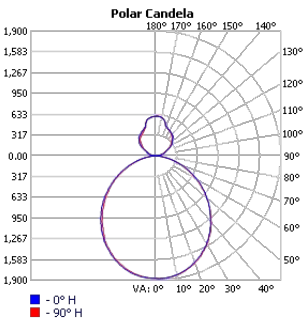

TECHOLED-HALO-DI-59-LO-30