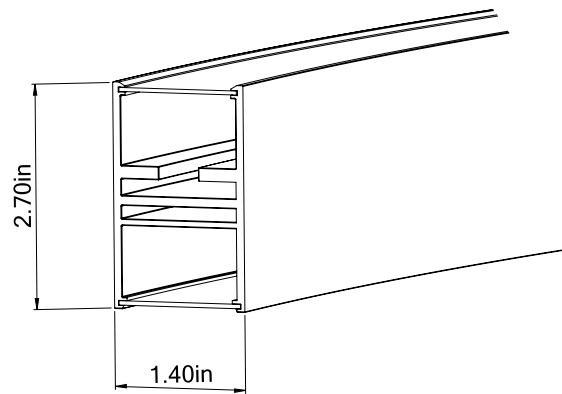

Cross Section

Project:	Type:
	Comments:

■ HALO Direct/Indirect 95

Dimensions

Technical Details

Consists of 3 Sections

Cross Section

Project:	Type:
	Comments:

■ HALO Direct/Indirect 118

Dimensions

Technical Details

Consists of 3 Sections

Cross Section

Project:	Type:
	Comments:

■ HALO Direct/Indirect 196

Dimensions