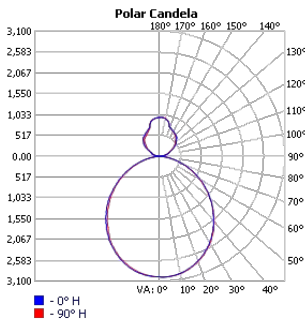

TECHOLED-HALO-DI-35-LO-30

TECHOLED-HALO-DI-35-ME-30

TECHOLED-HALO-DI-35-HI-30

TECHOLED-HALO-DI-47-LO-30

TECHOLED-HALO-DI-47-ME-30

TECHOLED-HALO-DI-47-HI-30

TECHOLED-HALO-DI-59-LO-30

TECHOLED-HALO-DI-59-ME-30