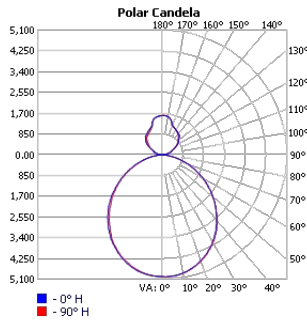

TECHOLED-HALO-DI-59-HI-30

Project:	Type:
	Comments:

TECHOLED-HALO-DI-78-LO-30

TECHOLED-HALO-DI-78-ME-30

TECHOLED-HALO-DI-78-HI-30

TECHOLED-HALO-DI-95-LO-30

TECHOLED-HALO-DI-95-ME-30

TECHOLED-HALO-DI-95-HI-30