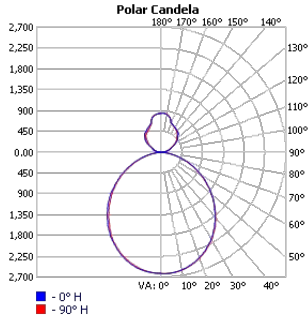

Project:	Type:
	Comments:

TECHOLED-HALO-DI-78-LO-30