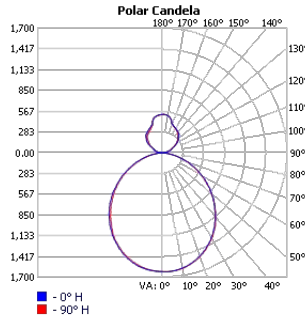

■ HALO Direct/Indirect 118

Dimensions

Technical Details

Consists of 3 Sections

Cross Section

Project:	Type:
	Comments:

■ HALO Direct/Indirect 196

Dimensions

Technical Details

Consists of 3 Sections

Cross Section

Project:	Type:
	Comments:

Photometrics

TECHOLED-HALO-DI-23-LO-30

TECHOLED-HALO-DI-23-ME-30

TECHOLED-HALO-DI-23-HI-30