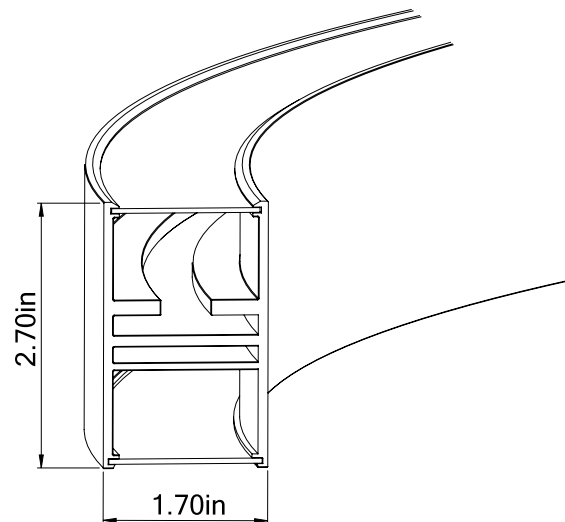

Cross Section

Project:	Type:
	Comments:

■ HALO Direct/Indirect 95

Dimensions

Technical Details

Consists of 3 Sections

Cross Section

Project:	Type:
	Comments:

■ HALO Direct/Indirect 118

Dimensions

Technical Details

Consists of 3 Sections

Cross Section

Project:	Type:
	Comments:

■ HALO Direct/Indirect 196

Dimensions