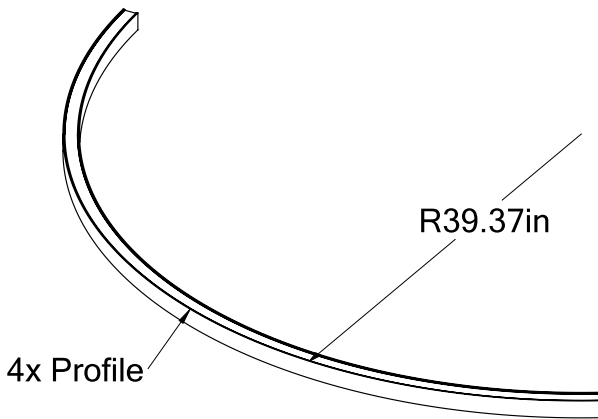

Technical Details

Central Mounting – Pendant

Cross Section

Project:	Type:
	Comments:

■ HALO Direct/Indirect 78

Dimensions

Technical Details

Consists of 3 Sections

Cross Section

Project:	Type:
	Comments:

■ HALO Direct/Indirect 95

Dimensions

Technical Details

Consists of 3 Sections

Cross Section

Project:	Type:
	Comments:

■ HALO Direct/Indirect 118

Dimensions

Technical Details

Consists of 3 Sections

Cross Section

Project:	Type:
	Comments:

■ HALO Direct/Indirect 196

Dimensions