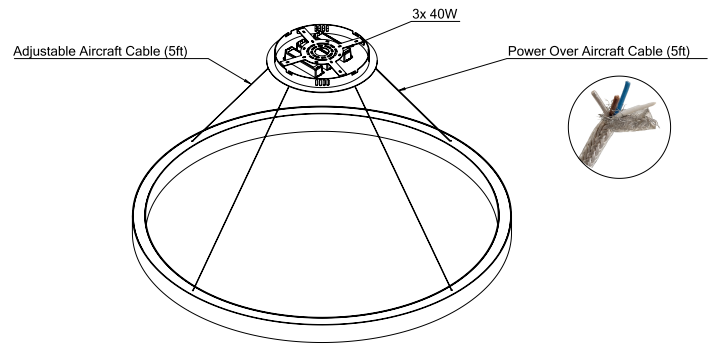

Cross Section

Project:	Type:
	Comments:

■ HALO Direct/Indirect 35

Dimensions

Technical Details

Central Mounting – Pendant

Cross Section

Project:	Type:
	Comments:

■ HALO Direct/Indirect 47

Dimensions

Technical Details

Central Mounting – Pendant

Cross Section

Project:	Type:
	Comments:

■ HALO Direct/Indirect 59

Dimensions