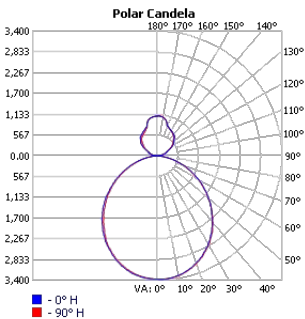

TECHOLED-HALO-DI-59-ME-30