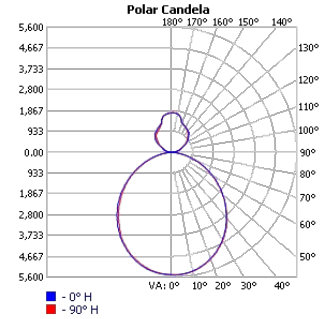

TECHOLED-HALO-DI-59-HI-30

Project:	Type:
	Comments:

TECHOLED-HALO-DI-78-LO-30

TECHOLED-HALO-DI-78-ME-30

TECHOLED-HALO-DI-78-HI-30

TECHOLED-HALO-DI-95-LO-30

TECHOLED-HALO-DI-95-ME-30

TECHOLED-HALO-DI-95-HI-30