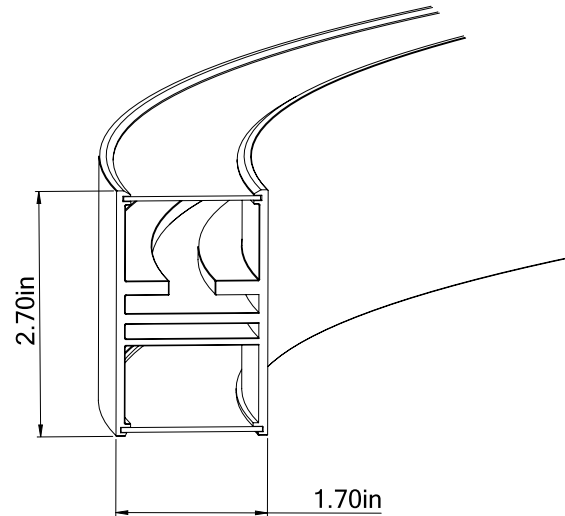

■ HALO Direct/Indirect 47

Dimensions

Technical Details

Central Mounting – Pendant

Cross Section

Project:	Type:
	Comments:

■ HALO Direct/Indirect 59

Dimensions

Technical Details

Central Mounting – Pendant

Cross Section

Project:	Type:
	Comments:

■ HALO Direct/Indirect 78

Dimensions

Technical Details

Consists of 3 Sections