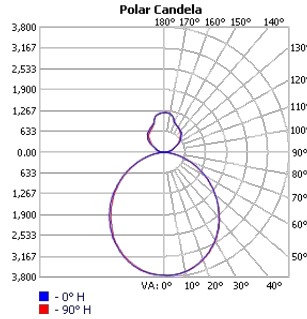

TECHOLED-HALO-DI-78-ME-30