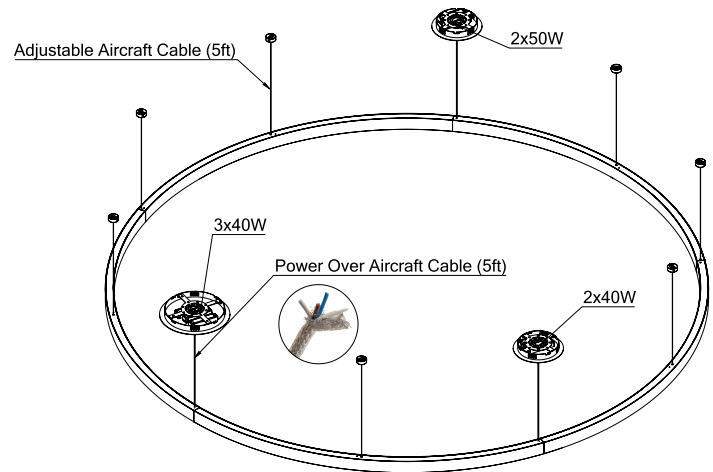

Technical Details