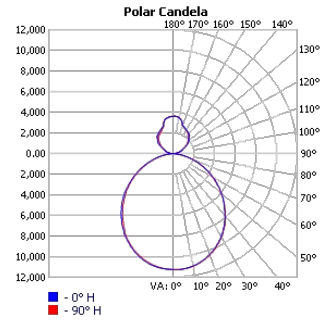

TECHOLED-HALO-DI-118-HI-30