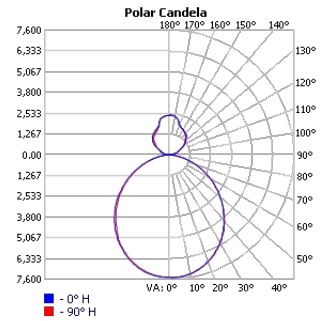

TECHOLED-HALO-DI-59-HI-30

Project:	Type:
	Comments:

TECHOLED-HALO-DI-78-LO-30

TECHOLED-HALO-DI-78-ME-30

TECHOLED-HALO-DI-78-HI-30

TECHOLED-HALO-DI-95-LO-30

TECHOLED-HALO-DI-95-ME-30

TECHOLED-HALO-DI-95-HI-30