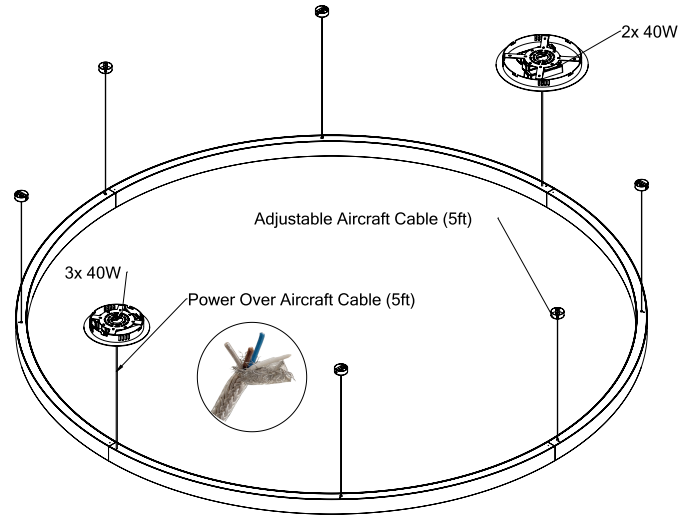

Technical Details

Central Mounting – Pendant

Cross Section

Project:	Type:
	Comments:

■ HALO Direct/Indirect 78

Dimensions

Technical Details

Consists of 3 Sections

Cross Section

Project:	Type:
	Comments:

■ HALO Direct/Indirect 95

Dimensions

Technical Details

Consists of 3 Sections

Cross Section

Project:	Type:
	Comments: