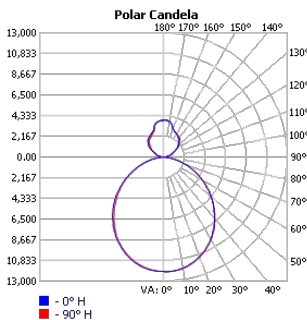

TECHOLED-HALO-DI-118-LO-30

TECHOLED-HALO-DI-118-ME-30

TECHOLED-HALO-DI-118-HI-30

TECHOLED-HALO-DI-196-LO-30

TECHOLED-HALO-DI-196-ME-30

TECHOLED-HALO-DI-196-HI-30

Project:	Type:
	Comments:

□ Mounting Option Examples