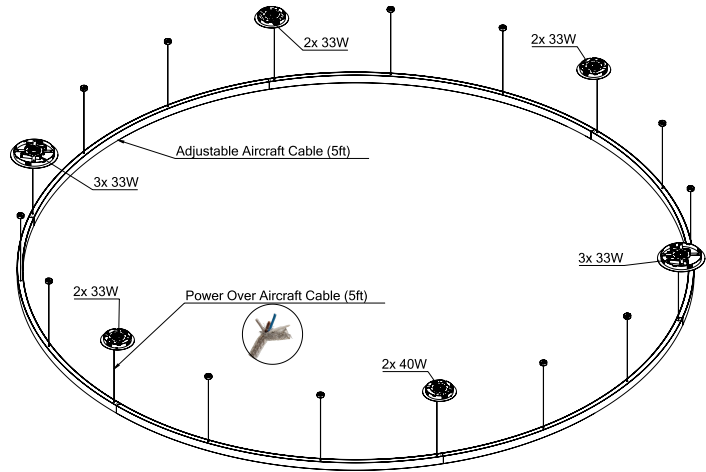

Cross Section

Project:	Type:
	Comments:

■ HALO Direct/Indirect 95

Dimensions

Technical Details

Consists of 3 Sections

Cross Section

Project:	Type:
	Comments:

■ HALO Direct/Indirect 118

Dimensions

Technical Details

Consists of 3 Sections

Cross Section

Project:	Type:
	Comments:

■ HALO Direct/Indirect 196

Dimensions

Technical Details

Consists of 3 Sections

Cross Section

Project:	Type:
	Comments:

Photometrics

TECHOLED-HALO-DI-23-LO-30

TECHOLED-HALO-DI-23-ME-30

TECHOLED-HALO-DI-23-HI-30