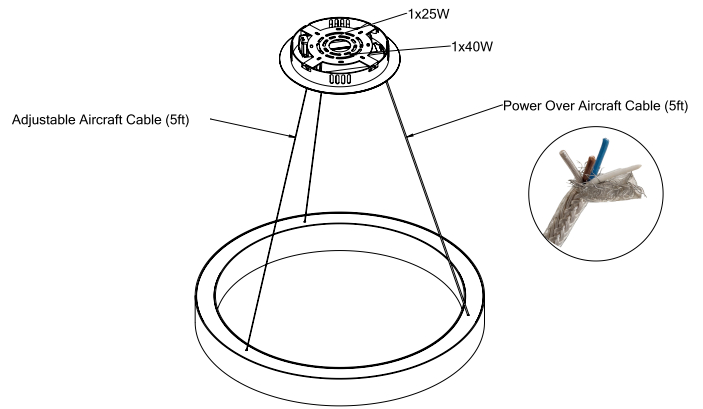

Options (cont.) Details

Code	Description
EM	Emergency Battery Backup (remote)

Project:	Type:
	Comments:

Dimension and Mounting

HALO Direct/Indirect 23

Dimensions

Technical Details

Central Mounting - Pendant

Cross Section

Project:	Type:
	Comments:

■ HALO Direct/Indirect 35

Dimensions

Technical Details

Central Mounting – Pendant

Cross Section

Project:	Type:
	Comments: