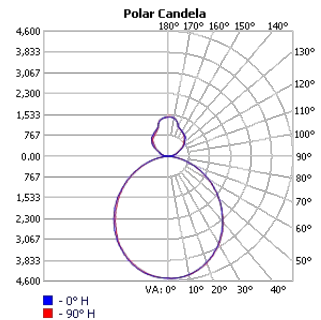

TECHOLED-HALO-DI-47-HI-30