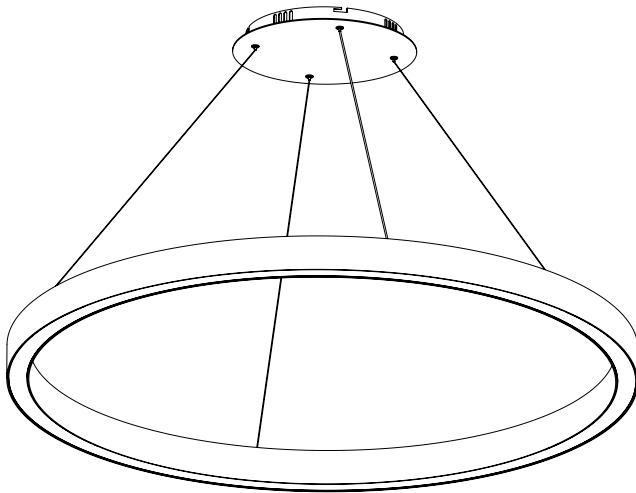

Cross Section

Project:	Type:
	Comments:

■ HALO Direct/Indirect 35

Dimensions

Technical Details

Central Mounting – Pendant

Cross Section

Project:	Type:
	Comments:

■ HALO Direct/Indirect 47

Dimensions

Technical Details

Central Mounting – Pendant

Cross Section

Project:	Type:
	Comments:

■ HALO Direct/Indirect 59

Dimensions