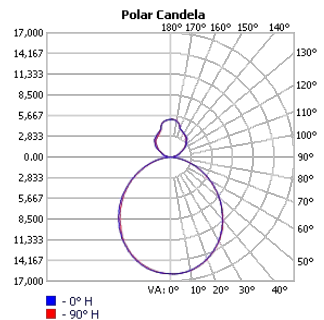

TECHOLED-HALO-DI-118-LO-30

TECHOLED-HALO-DI-118-ME-30

TECHOLED-HALO-DI-118-HI-30

TECHOLED-HALO-DI-196-LO-30

TECHOLED-HALO-DI-196-ME-30

TECHOLED-HALO-DI-196-HI-30

Project:	Type:
	Comments:

□ Mounting Option Examples