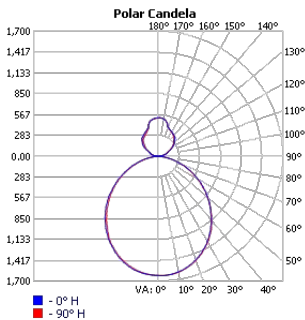

TECHOLED-HALO-DI-47-LO-30