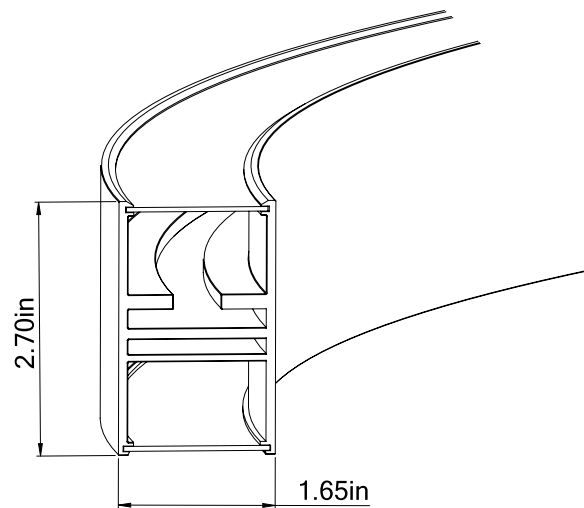

Cross Section

Project:	Type:
	Comments:

■ HALO Direct/Indirect 35

Dimensions

Technical Details

Central Mounting – Pendant

Cross Section

Project:	Type:
	Comments:

■ HALO Direct/Indirect 47

Dimensions

Technical Details

Central Mounting – Pendant

Cross Section

Project:	Type:
	Comments:

■ HALO Direct/Indirect 59

Dimensions