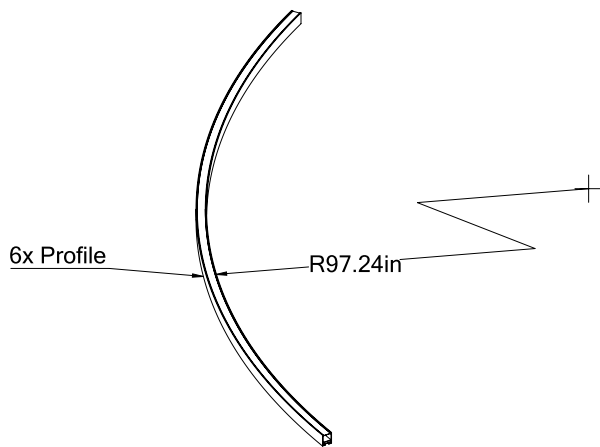

Consists of 3 Sections