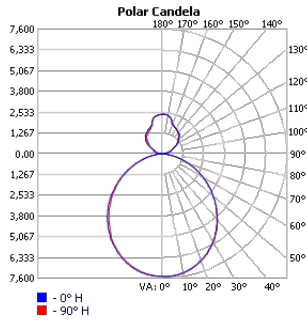

TECHOLED-HALO-DI-118-ME-30