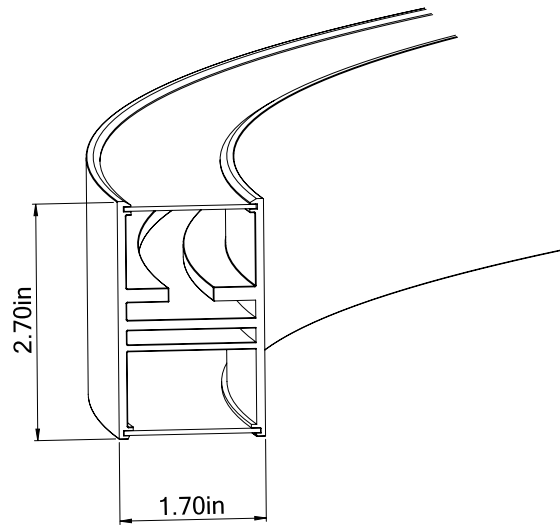

■ HALO Direct/Indirect 47

Dimensions

Technical Details

Central Mounting – Pendant

Cross Section

Project:	Type:
	Comments:

■ HALO Direct/Indirect 59

Dimensions

Technical Details

Central Mounting – Pendant

Cross Section

Project:	Type:
	Comments:

■ HALO Direct/Indirect 78

Dimensions

Technical Details

Consists of 3 Sections

Cross Section

Project:	Type:
	Comments:

■ HALO Direct/Indirect 95

Dimensions

Technical Details

Consists of 3 Sections

Cross Section

Project:	Type:
	Comments:

■ HALO Direct/Indirect 118

Dimensions

Technical Details

Consists of 3 Sections

Cross Section

Project:	Type:
	Comments:

■ HALO Direct/Indirect 196

Dimensions