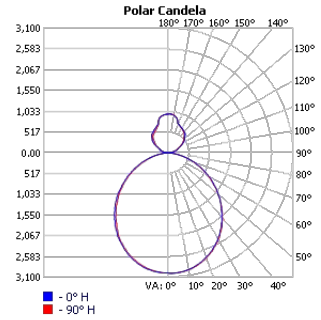

TECHOLED-HALO-DI-35-HI-30