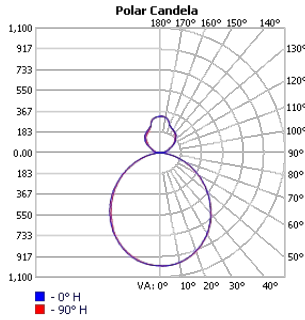

■ HALO Direct/Indirect 118

Dimensions

Technical Details

Consists of 3 Sections

Cross Section

Project:	Type:
	Comments:

■ HALO Direct/Indirect 196

Dimensions

Technical Details

Consists of 3 Sections

Cross Section

Project:	Type:
	Comments:

Photometrics

TECHOLED-HALO-DI-23-LO-30

TECHOLED-HALO-DI-23-ME-30

TECHOLED-HALO-DI-23-HI-30