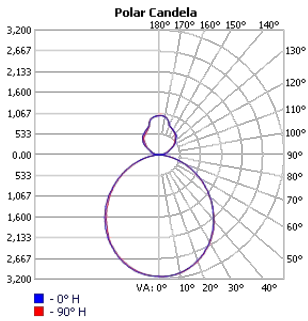

TECHOLED-HALO-DI-59-HI-30

Project:	Type:
	Comments:

TECHOLED-HALO-DI-78-LO-30

TECHOLED-HALO-DI-78-ME-30

TECHOLED-HALO-DI-78-HI-30

TECHOLED-HALO-DI-95-LO-30

TECHOLED-HALO-DI-95-ME-30

TECHOLED-HALO-DI-95-HI-30