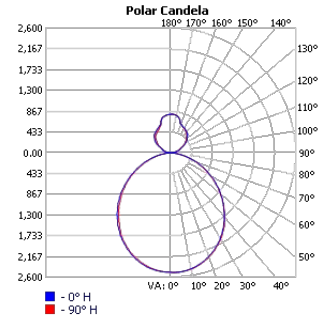

■ HALO Direct/Indirect 118

Dimensions

Technical Details

Consists of 3 Sections

Cross Section

Project:	Type:
	Comments:

■ HALO Direct/Indirect 196

Dimensions

Technical Details

Consists of 3 Sections

Cross Section

Project:	Type:
	Comments:

Photometrics

TECHOLED-HALO-DI-23-LO-30

TECHOLED-HALO-DI-23-ME-30

TECHOLED-HALO-DI-23-HI-30