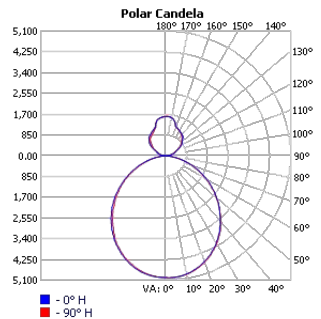

TECHOLED-HALO-DI-59-HI-30