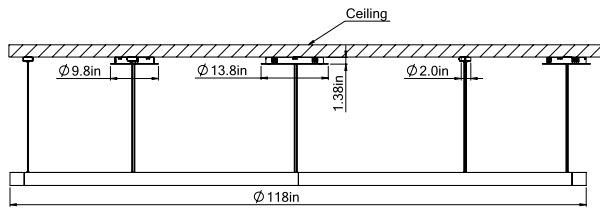

Cross Section

Project:	Type:
	Comments:

■ HALO Direct/Indirect 95

Dimensions

Technical Details

Consists of 3 Sections

Cross Section

Project:	Type:
	Comments:

■ HALO Direct/Indirect 118

Dimensions

Technical Details

Consists of 3 Sections

Cross Section

Project:	Type:
	Comments:

■ HALO Direct/Indirect 196

Dimensions