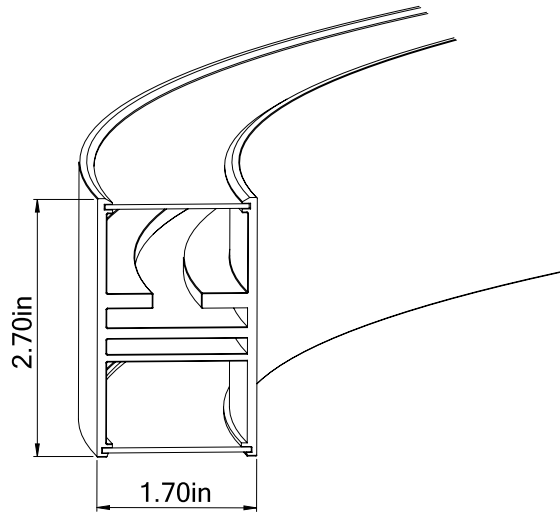

Cross Section