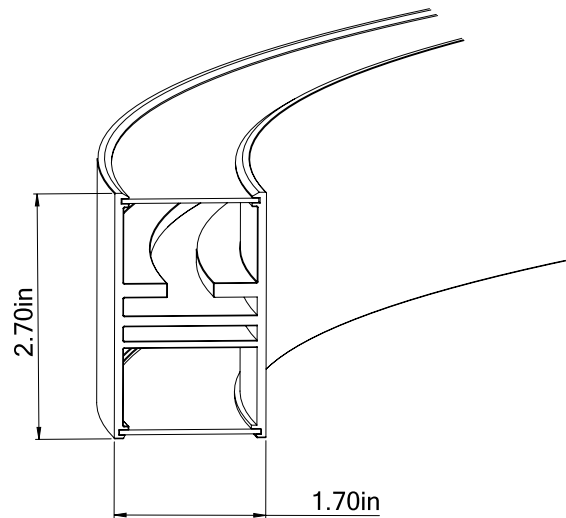

■ HALO Direct/Indirect 47

Dimensions

Technical Details

Central Mounting – Pendant

Cross Section

Project:	Type:
	Comments:

■ HALO Direct/Indirect 59

Dimensions

Technical Details

Central Mounting – Pendant

Cross Section

Project:	Type:
	Comments:

■ HALO Direct/Indirect 78

Dimensions

Technical Details

Consists of 3 Sections