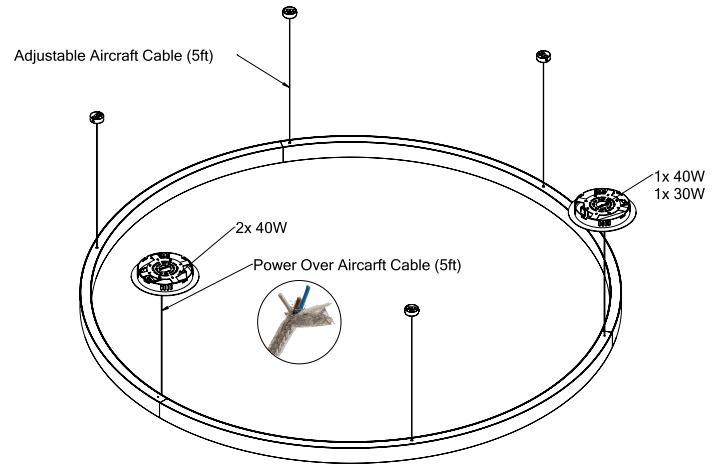

Technical Details

Central Mounting – Pendant

Cross Section

Project:	Type:
	Comments:

■ HALO Direct/Indirect 78

Dimensions

Technical Details

Consists of 3 Sections

Cross Section

Project:	Type:
	Comments:

■ HALO Direct/Indirect 95

Dimensions

Technical Details

Consists of 3 Sections

Cross Section

Project:	Type:
	Comments: