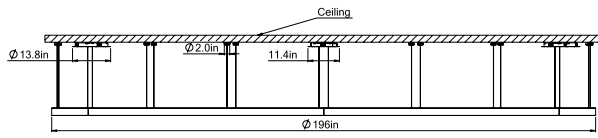

■ HALO Direct/Indirect 118

Dimensions

Technical Details

Consists of 3 Sections

Cross Section

Project:	Type:
	Comments:

■ HALO Direct/Indirect 196

Dimensions