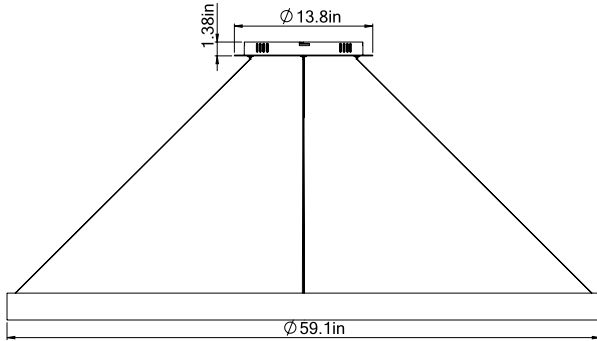

■ HALO Direct/Indirect 47

Dimensions

Technical Details

Central Mounting – Pendant

Cross Section

Project:	Type:
	Comments:

■ HALO Direct/Indirect 59

Dimensions

Technical Details

Central Mounting – Pendant

Cross Section

Project:	Type:
	Comments:

■ HALO Direct/Indirect 78

Dimensions

Technical Details

Consists of 3 Sections