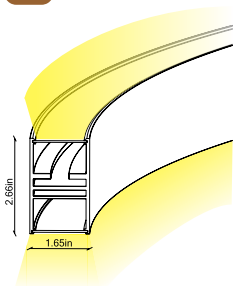

Cross Section