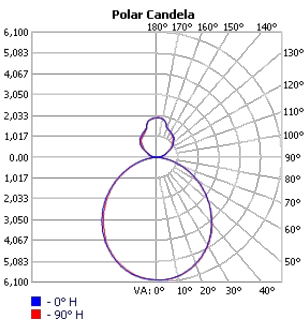

TECHOLED-HALO-DI-196-LO-30