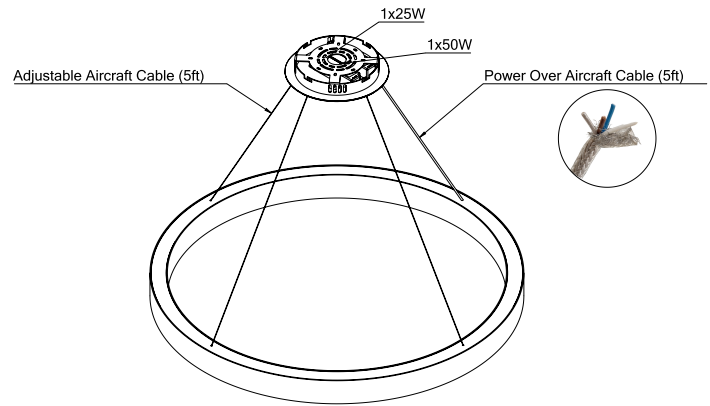

Cross Section

Project:	Type:
	Comments:

■ HALO Direct/Indirect 35

Dimensions

Technical Details

Central Mounting – Pendant

Cross Section

Project:	Type:
	Comments: