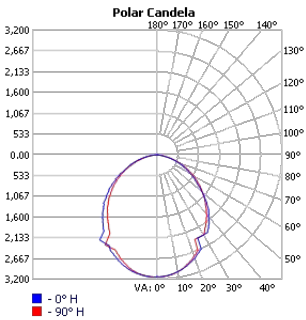

TECHOLED-HALO-D-95-LO-30