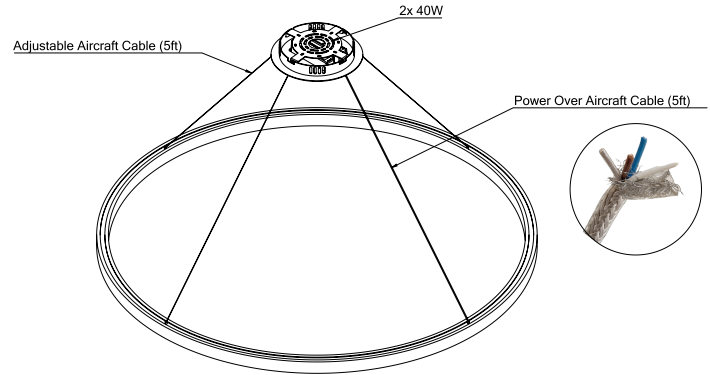

Technical Details