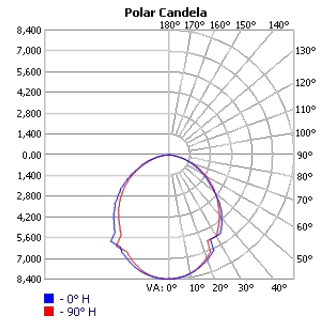

TECHOLED-HALO-D-95-HI-30