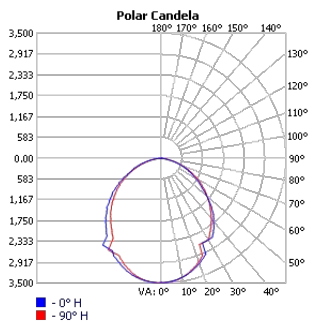

TECHOLED-HALO-D-59-ME-30