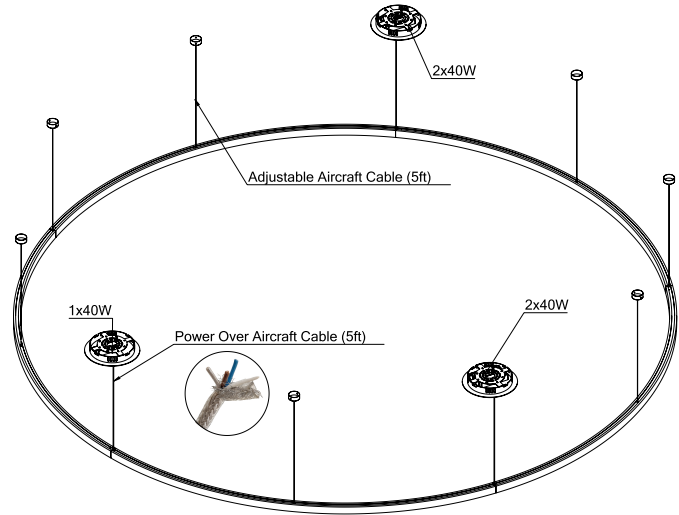

### ■ HALO Direct 78

Dimensions

Technical Details

Consists of 3 Sections

Cross Section

Project:	Type:
	Comments:

■ **HALO Direct 95**

Dimensions

Technical Details

Consists of 3 Sections

Cross Section

Project:	Type:
	Comments:

### ■ HALO Direct 118

Dimensions

Technical Details

Consists of 3 Sections

Cross Section

Project:	Type:
	Comments:

### ■ HALO Direct 196

Dimensions

Technical Details

Consists of 3 Sections

Cross Section

Project:	Type:
	Comments: