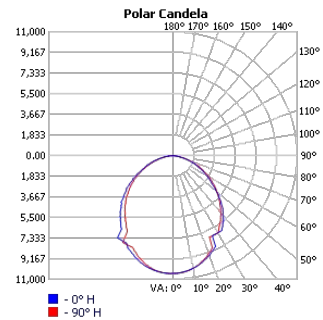

TECHOLED-HALO-D-78-HI-30

TECHOLED-HALO-D-95-LO-30

TECHOLED-HALO-D-95-ME-30

TECHOLED-HALO-D-95-HI-30

TECHOLED-HALO-D-118-LO-30

TECHOLED-HALO-D-118-ME-30

TECHOLED-HALO-D-118-HI-30

TECHOLED-HALO-D-196-LO-30