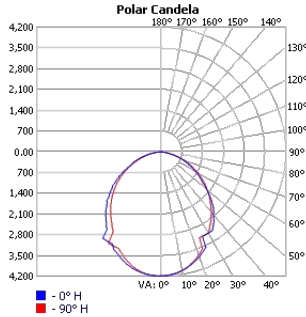

TECHOLED-HALO-D-78-ME-30