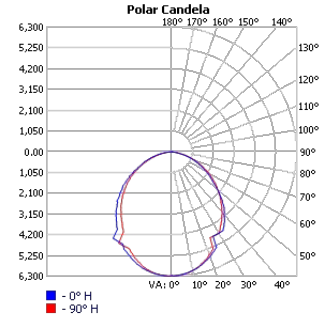

TECHOLED-HALO-D-78-HI-30