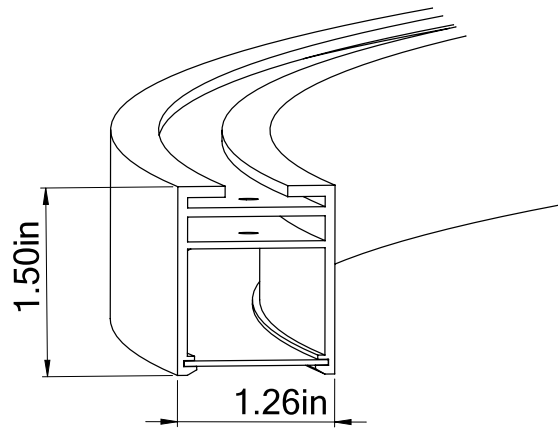

### ■ HALO Direct 47

Dimensions

Technical Details

Central Mounting – Pendant

Cross Section

Project:	Type:
	Comments: