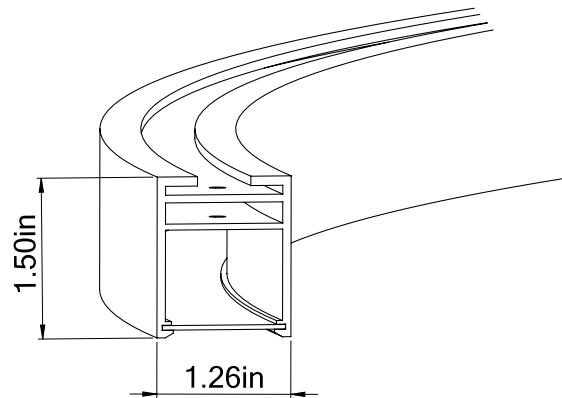

Cross Section