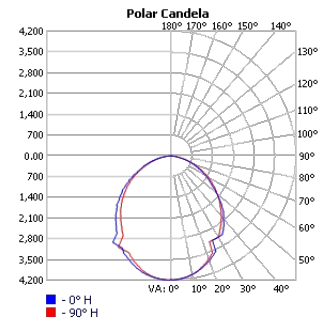

TECHOLED-HALO-D-47-HI-30