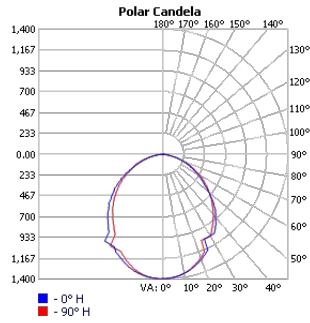

TECHOLED-HALO-D-23-ME-30