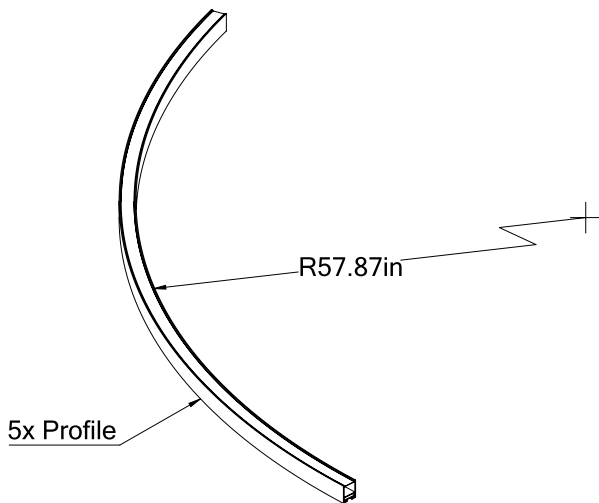

### ■ HALO Direct 78

Dimensions

Technical Details

Consists of 3 Sections

Cross Section

Project:	Type:
	Comments:

■ **HALO Direct 95**

Dimensions

Technical Details

Consists of 3 Sections

Cross Section

Project:	Type:
	Comments:

### ■ HALO Direct 118

Dimensions

Technical Details

Consists of 3 Sections

Cross Section

Project:	Type:
	Comments: