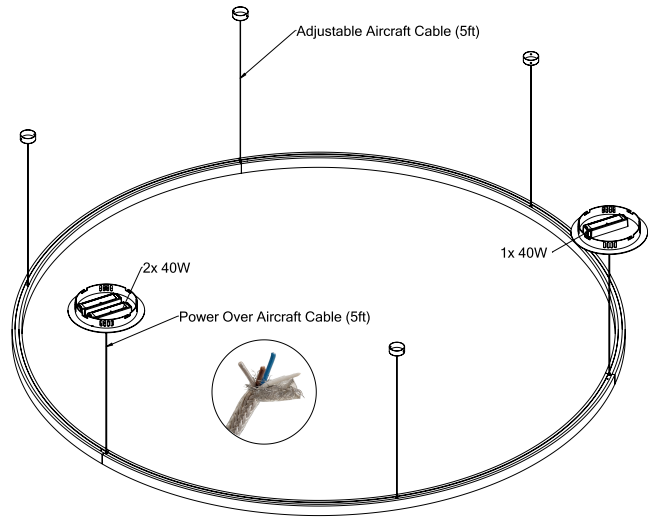

### ■ HALO Direct 59

Dimensions

Technical Details

Central Mounting – Pendant

Cross Section

Project:	Type:
	Comments:

### ■ HALO Direct 78

Dimensions

Technical Details

Consists of 3 Sections

Cross Section

Project:	Type:
	Comments:

■ **HALO Direct 95**

Dimensions