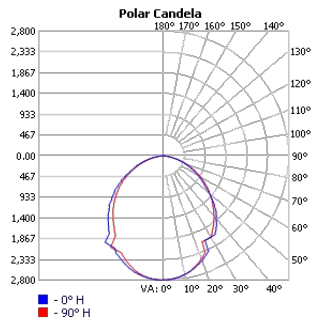

### Photometrics

TECHOLED-HALO-D-23-LO-30

TECHOLED-HALO-D-23-ME-30

TECHOLED-HALO-D-23-HI-30

TECHOLED-HALO-D-35-LO-30

TECHOLED-HALO-D-35-ME-30

TECHOLED-HALO-D-35-HI-30

TECHOLED-HALO-D-47-LO-30