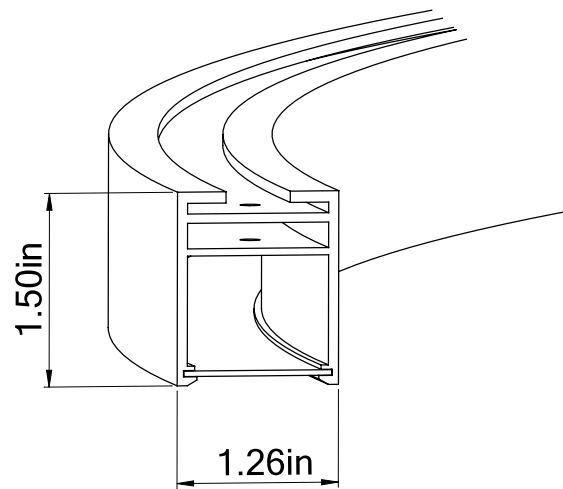

### Dimension and Mounting

#### HALO Direct 23

Dimensions

Technical Details

Central Mounting – Pendant

Cross Section

Project:	Type:
	Comments: