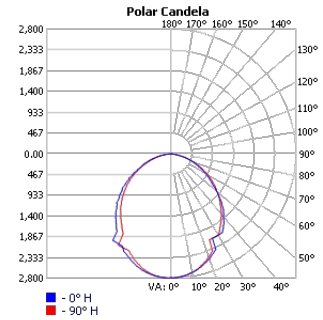

### Photometrics

TECHOLED-HALO-D-23-LO-30

TECHOLED-HALO-D-23-ME-30

TECHOLED-HALO-D-23-HI-30

TECHOLED-HALO-D-35-LO-30

TECHOLED-HALO-D-35-ME-30

TECHOLED-HALO-D-35-HI-30

TECHOLED-HALO-D-47-LO-30