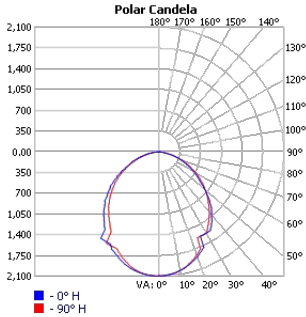

Project:	Type:
	Comments:

TECHOLED-HALO-D-78-LO-30