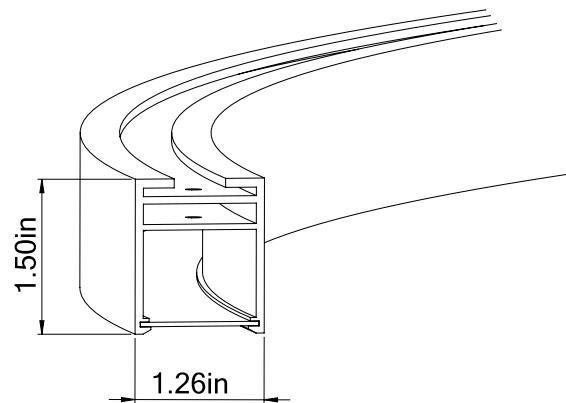

### ■ HALO Direct 118

Dimensions

Technical Details

Consists of 3 Sections

Cross Section

Project:	Type:
	Comments: