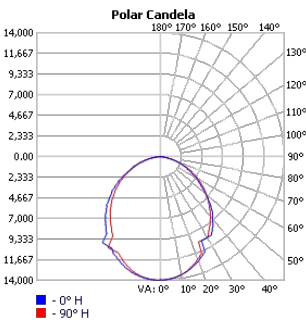

TECHOLED-HALO-D-78-HI-30

TECHOLED-HALO-D-95-LO-30

TECHOLED-HALO-D-95-ME-30

TECHOLED-HALO-D-95-HI-30

TECHOLED-HALO-D-118-LO-30

TECHOLED-HALO-D-118-ME-30

TECHOLED-HALO-D-118-HI-30

TECHOLED-HALO-D-196-LO-30