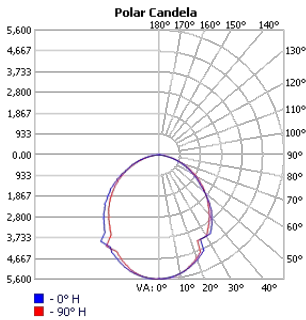

TECHOLED-HALO-D-95-ME-30