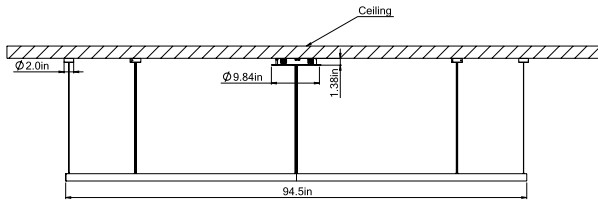

### ■ HALO Direct 78

Dimensions

Technical Details

Consists of 3 Sections

Cross Section

Project:	Type:
	Comments:

■ **HALO Direct 95**

Dimensions