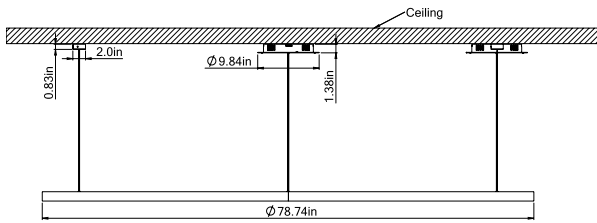

### ■ HALO Direct 59

Dimensions

Technical Details

Central Mounting – Pendant

Cross Section

Project:	Type:
	Comments:

### ■ HALO Direct 78

Dimensions

Technical Details

Consists of 3 Sections

Cross Section

Project:	Type:
	Comments:

■ **HALO Direct 95**

Dimensions