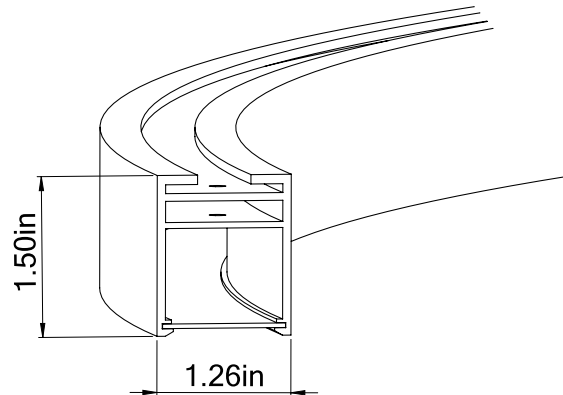

### ■ HALO Direct 59

Dimensions

Technical Details

Central Mounting – Pendant

Cross Section

Project:	Type:
	Comments:

### ■ HALO Direct 78

Dimensions

Technical Details

Consists of 3 Sections

Cross Section

Project:	Type:
	Comments:

■ **HALO Direct 95**

Dimensions