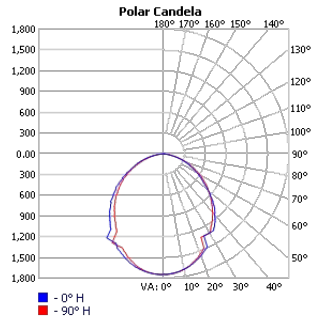

### Photometrics

TECHOLED-HALO-D-23-LO-30

TECHOLED-HALO-D-23-ME-30

TECHOLED-HALO-D-23-HI-30

TECHOLED-HALO-D-35-LO-30

TECHOLED-HALO-D-35-ME-30

TECHOLED-HALO-D-35-HI-30

TECHOLED-HALO-D-47-LO-30