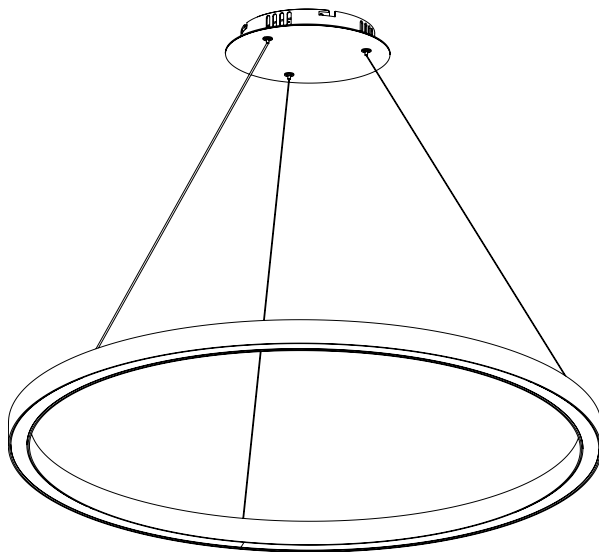

Central Mounting – Pendant