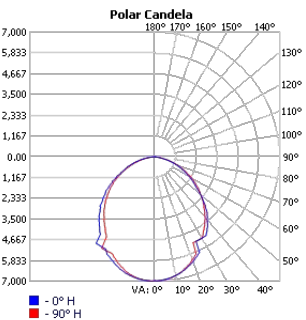

TECHOLED-HALO-D-78-HI-30

TECHOLED-HALO-D-95-LO-30

TECHOLED-HALO-D-95-ME-30

TECHOLED-HALO-D-95-HI-30

TECHOLED-HALO-D-118-LO-30

TECHOLED-HALO-D-118-ME-30

TECHOLED-HALO-D-118-HI-30

TECHOLED-HALO-D-196-LO-30