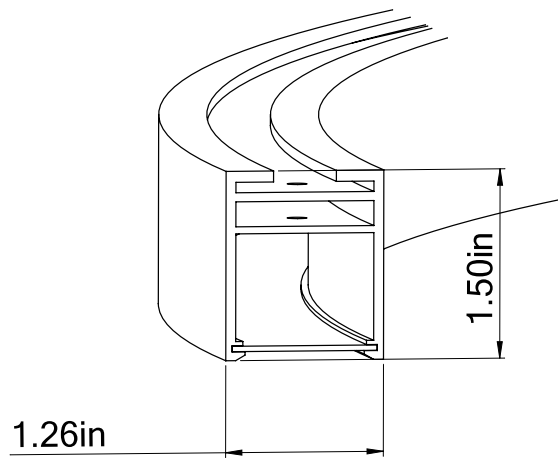

### ■ HALO Direct 78

Dimensions

Technical Details

Consists of 3 Sections

Cross Section

Project:	Type:
	Comments:

■ **HALO Direct 95**

Dimensions