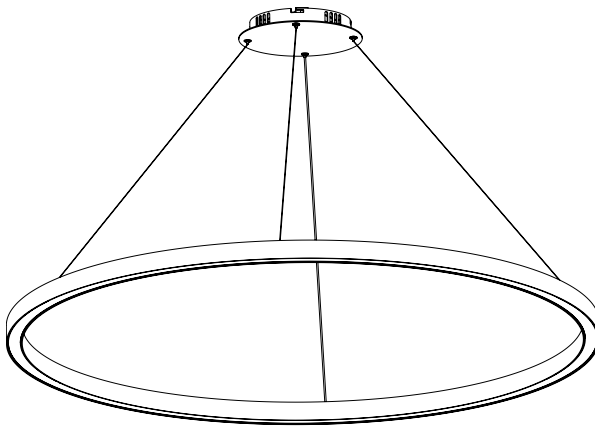

Central Mounting – Pendant