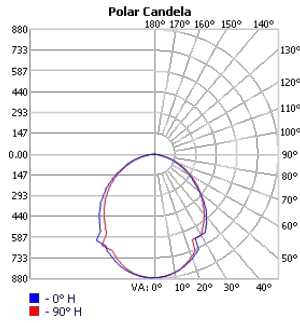

Project:	Type:
	Comments:

Photometrics

TECHOLED-HALO-D-23-LO-30