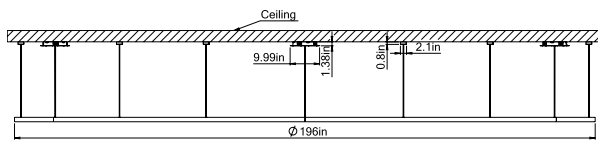

Project:	Type:
	Comments:

■ HALO Direct 196

Dimensions