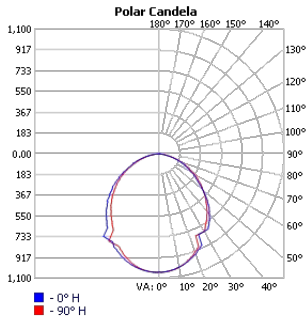

### ■ HALO Direct 196

Dimensions

Technical Details

Consists of 3 Sections

Cross Section

Project:	Type:
	Comments:

### Photometrics

TECHOLED-HALO-D-23-LO-30

TECHOLED-HALO-D-23-ME-30

TECHOLED-HALO-D-23-HI-30

TECHOLED-HALO-D-35-LO-30

TECHOLED-HALO-D-35-ME-30

TECHOLED-HALO-D-35-HI-30

TECHOLED-HALO-D-47-LO-30