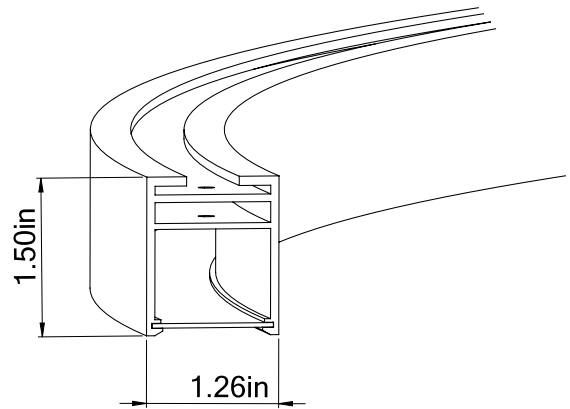

### ■ HALO Direct 35

Dimensions

Technical Details

Central Mounting – Pendant

Cross Section

Project:	Type:
	Comments: