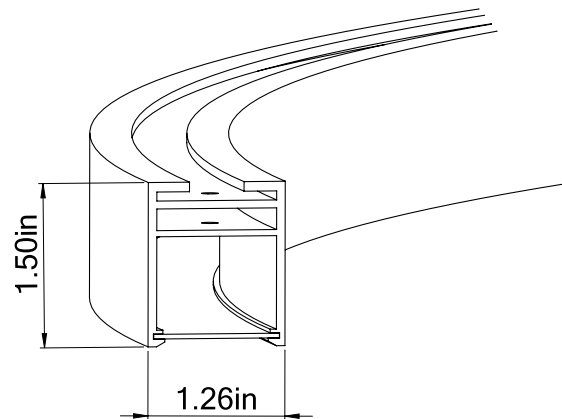

### ■ HALO Direct 118

Dimensions

Technical Details

Consists of 3 Sections

Cross Section

Project:	Type:
	Comments:

### ■ HALO Direct 196

Dimensions

Technical Details

Consists of 3 Sections

Cross Section

Project:	Type:
	Comments: