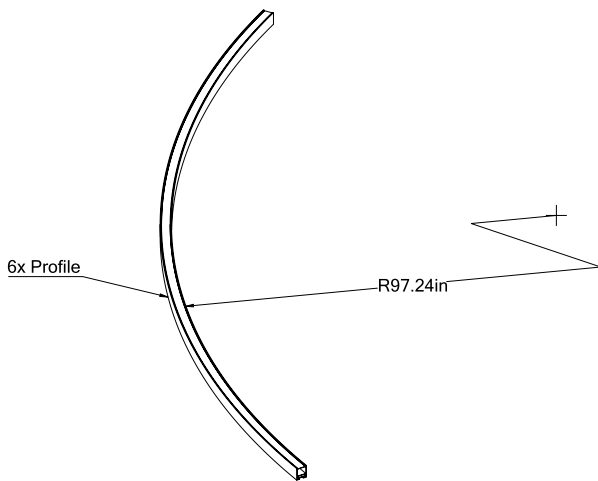

### ■ HALO Direct 78

Dimensions

Technical Details

Consists of 3 Sections

Cross Section

Project:	Type:
	Comments:

■ **HALO Direct 95**

Dimensions

### ■ HALO Direct 118

Dimensions

Technical Details

Consists of 3 Sections

Cross Section

Project:	Type:
	Comments:

### ■ HALO Direct 196

Dimensions

Technical Details

Consists of 3 Sections

Cross Section

Project:	Type:
	Comments: