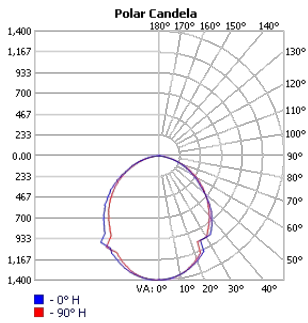

### Photometrics

TECHOLED-HALO-D-23-LO-30

TECHOLED-HALO-D-23-ME-30

TECHOLED-HALO-D-23-HI-30

TECHOLED-HALO-D-35-LO-30

TECHOLED-HALO-D-35-ME-30

TECHOLED-HALO-D-35-HI-30

TECHOLED-HALO-D-47-LO-30