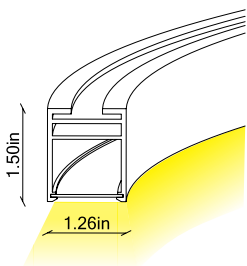

Cross Section