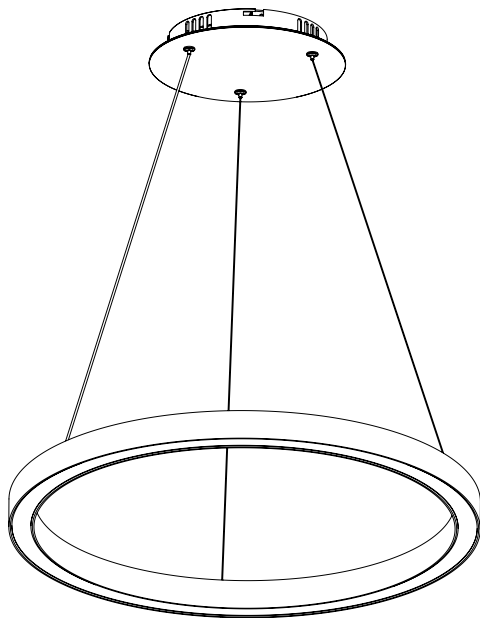

### Dimension and Mounting

#### HALO Direct 23

Dimensions

Technical Details

Central Mounting – Pendant

Cross Section

Project:	Type:
	Comments: