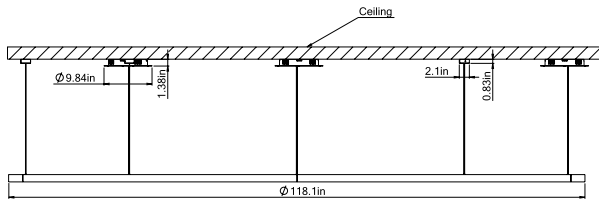

### ■ HALO Direct 78

Dimensions

Technical Details

Consists of 3 Sections

Cross Section

Project:	Type:
	Comments:

■ **HALO Direct 95**

Dimensions

### ■ HALO Direct 118

Dimensions

Technical Details

Consists of 3 Sections

Cross Section

Project:	Type:
	Comments: