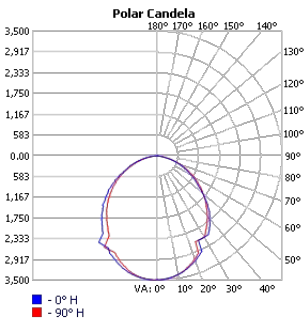

TECHOLED-HALO-D-78-HI-30

TECHOLED-HALO-D-95-LO-30

TECHOLED-HALO-D-95-ME-30

TECHOLED-HALO-D-95-HI-30

TECHOLED-HALO-D-118-LO-30

TECHOLED-HALO-D-118-ME-30

TECHOLED-HALO-D-118-HI-30

TECHOLED-HALO-D-196-LO-30