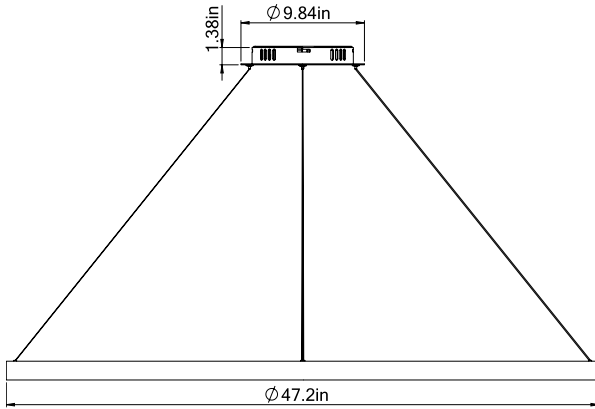

Project:	Type:
	Comments:

■ HALO Direct 47

Dimensions