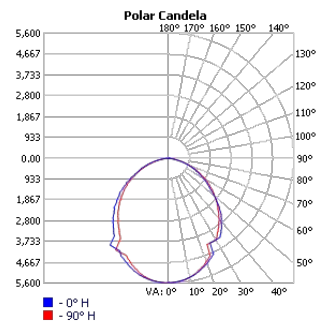

TECHOLED-HALO-D-59-HI-30