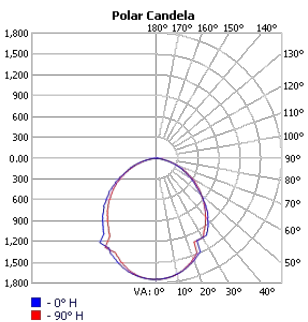

TECHOLED-HALO-D-59-LO-30