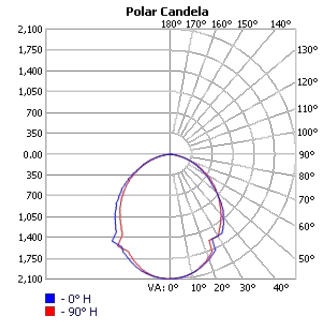

TECHOLED-HALO-D-23-HI-30