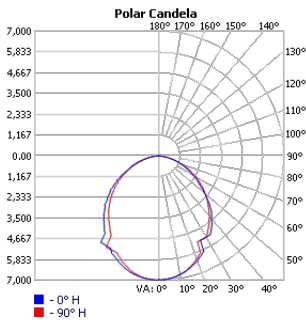

TECHOLED-HALO-D-78-HI-30

TECHOLED-HALO-D-95-LO-30

TECHOLED-HALO-D-95-ME-30

TECHOLED-HALO-D-95-HI-30

TECHOLED-HALO-D-118-LO-30

TECHOLED-HALO-D-118-ME-30

TECHOLED-HALO-D-118-HI-30

TECHOLED-HALO-D-196-LO-30