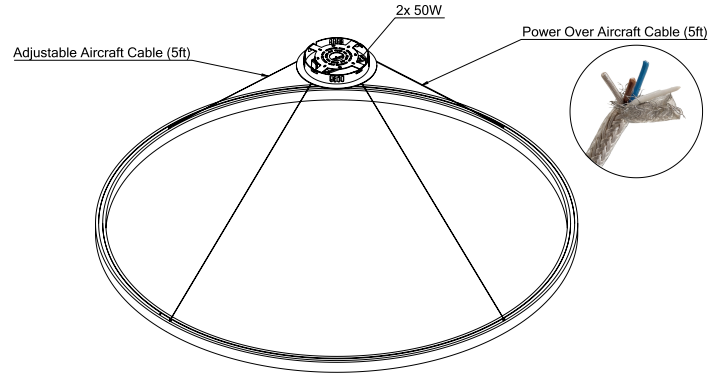

Technical Details