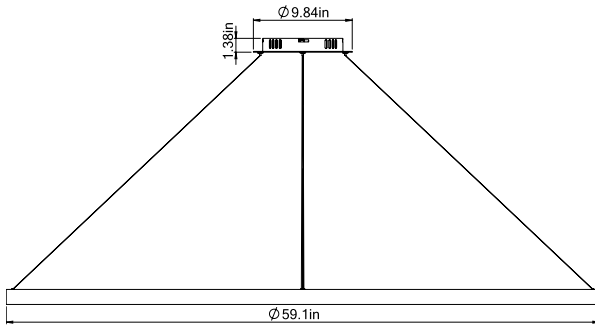

Project:	Type:
	Comments:

■ HALO Direct 59

Dimensions