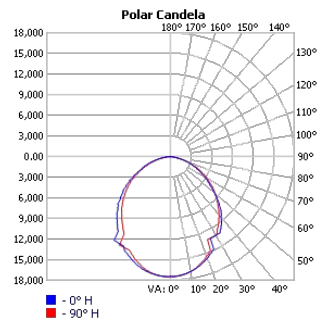

TECHOLED-HALO-D-196-HI-30