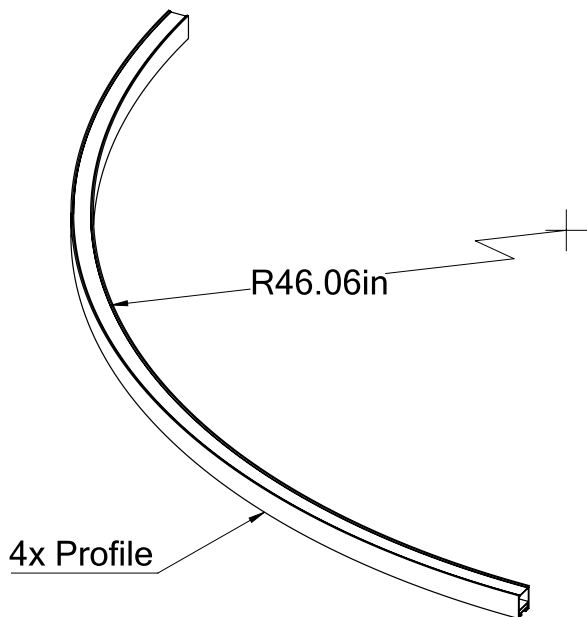

Consists of 3 Sections