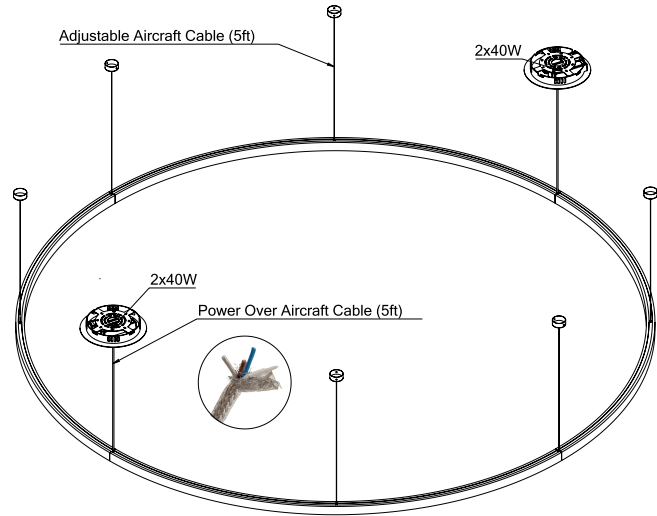

### ■ HALO Direct 78

Dimensions

Technical Details

Consists of 3 Sections

Cross Section

Project:	Type:
	Comments:

■ **HALO Direct 95**

Dimensions

Technical Details

Consists of 3 Sections

Cross Section

Project:	Type:
	Comments: