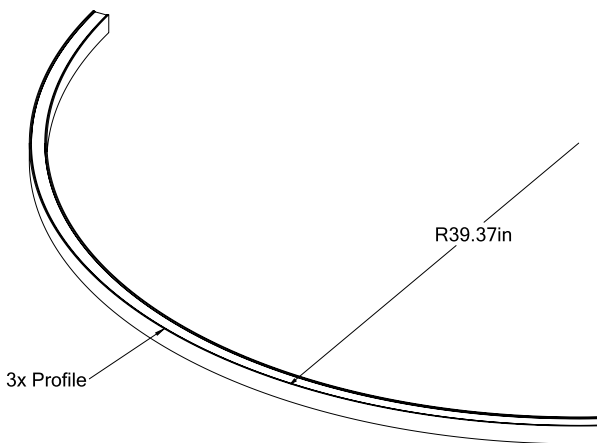

### ■ HALO Direct 59

Dimensions

Technical Details

Central Mounting – Pendant

Cross Section

Project:	Type:
	Comments:

### ■ HALO Direct 78

Dimensions

Technical Details

Consists of 3 Sections

Cross Section

Project:	Type:
	Comments:

■ **HALO Direct 95**

Dimensions