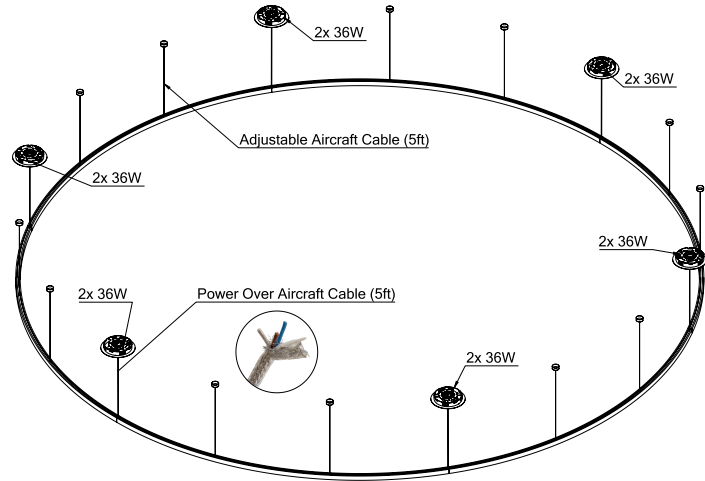

### ■ HALO Direct 118

Dimensions

Technical Details

Consists of 3 Sections

Cross Section

Project:	Type:
	Comments:

### ■ HALO Direct 196

Dimensions

Technical Details

Consists of 3 Sections

Cross Section

Project:	Type:
	Comments: