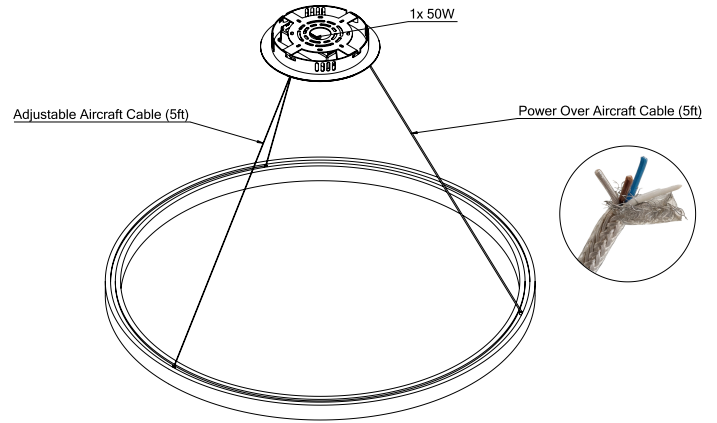

Technical Details