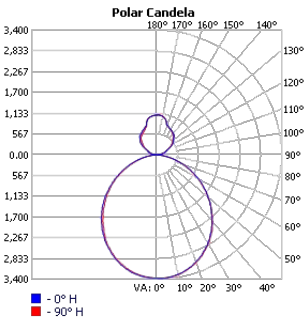

TECHOLED-HALO-DI-35-LO-30

TECHOLED-HALO-DI-35-ME-30

TECHOLED-HALO-DI-35-HI-30

TECHOLED-HALO-DI-47-LO-30

TECHOLED-HALO-DI-47-ME-30

TECHOLED-HALO-DI-47-HI-30

TECHOLED-HALO-DI-59-LO-30

TECHOLED-HALO-DI-59-ME-30