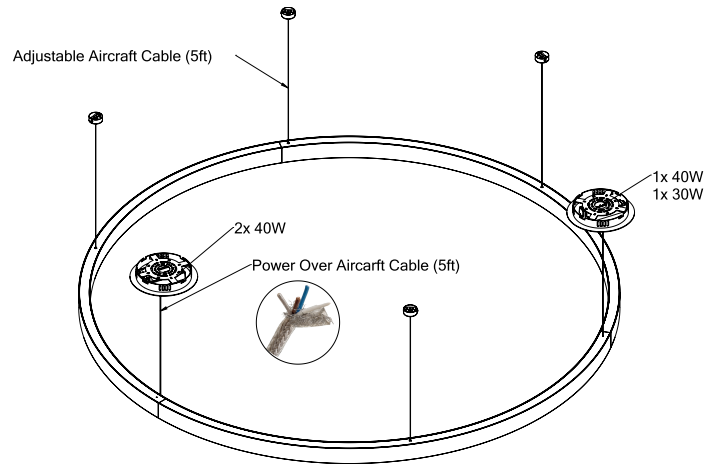

Technical Details

Central Mounting – Pendant

Cross Section

Project:	Type:
	Comments:

■ HALO Direct/Indirect 78

Dimensions

Technical Details

Consists of 3 Sections

Cross Section

Project:	Type:
	Comments:

■ HALO Direct/Indirect 95

Dimensions

Technical Details

Consists of 3 Sections

Cross Section

Project:	Type:
	Comments: