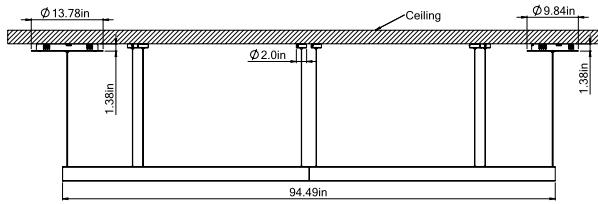

■ **HALO Direct/Indirect 47**

Dimensions

Technical Details

Central Mounting – Pendant

Cross Section

Project:	Type:
	Comments:

■ HALO Direct/Indirect 59

Dimensions

Technical Details

Central Mounting – Pendant

Cross Section

Project:	Type:
	Comments:

■ HALO Direct/Indirect 78

Dimensions

Technical Details

Consists of 3 Sections

Cross Section

Project:	Type:
	Comments:

■ HALO Direct/Indirect 95

Dimensions

Technical Details

Consists of 3 Sections

Cross Section

Project:	Type:
	Comments:

■ HALO Direct/Indirect 118

Dimensions

Technical Details

Consists of 3 Sections

Cross Section

Project:	Type:
	Comments:

■ HALO Direct/Indirect 196

Dimensions