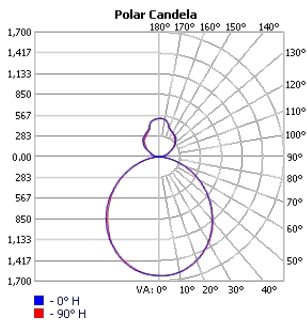

TECHOLED-HALO-DI-47-LO-30