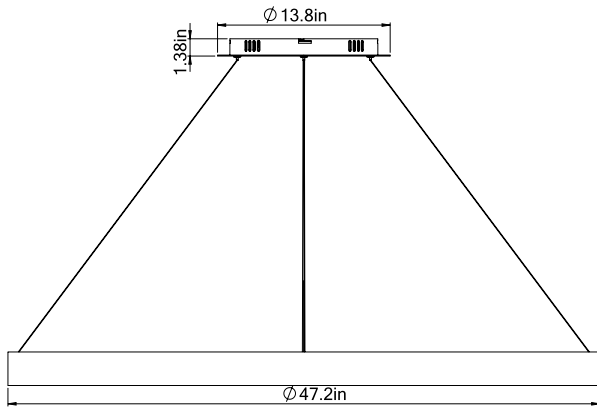

Cross Section

Project:	Type:
	Comments:

■ HALO Direct/Indirect 35

Dimensions

Technical Details

Central Mounting – Pendant

Cross Section

Project:	Type:
	Comments:

■ **HALO Direct/Indirect 47**

Dimensions

Technical Details

Central Mounting – Pendant

Cross Section

Project:	Type:
	Comments:

■ HALO Direct/Indirect 59

Dimensions