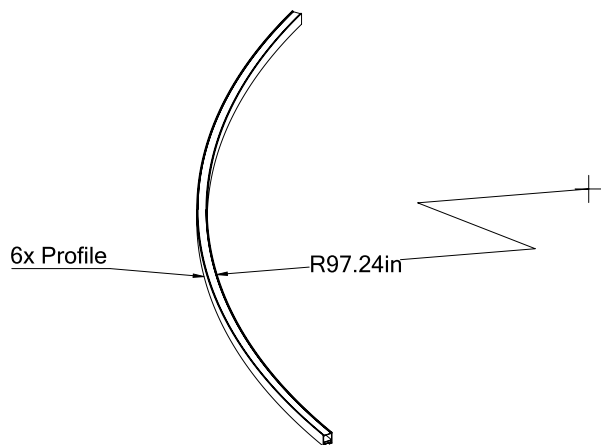

Consists of 3 Sections