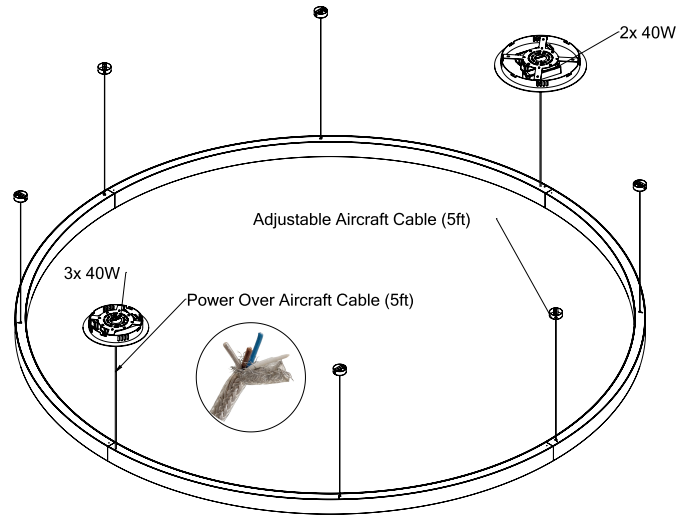

Technical Details

Central Mounting – Pendant

Cross Section

Project:	Type:
	Comments:

■ HALO Direct/Indirect 78

Dimensions

Technical Details

Consists of 3 Sections

Cross Section

Project:	Type:
	Comments:

■ HALO Direct/Indirect 95

Dimensions

Technical Details

Consists of 3 Sections

Cross Section

Project:	Type:
	Comments: