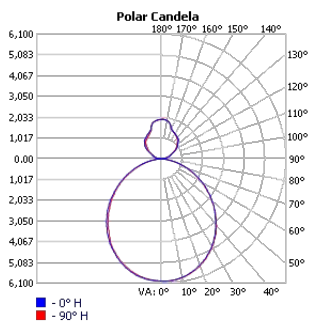

TECHOLED-HALO-DI-196-LO-30