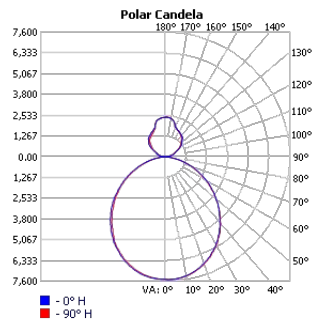

TECHOLED-HALO-DI-59-HI-30

Project:	Type:
	Comments:

TECHOLED-HALO-DI-78-LO-30

TECHOLED-HALO-DI-78-ME-30

TECHOLED-HALO-DI-78-HI-30

TECHOLED-HALO-DI-95-LO-30

TECHOLED-HALO-DI-95-ME-30

TECHOLED-HALO-DI-95-HI-30