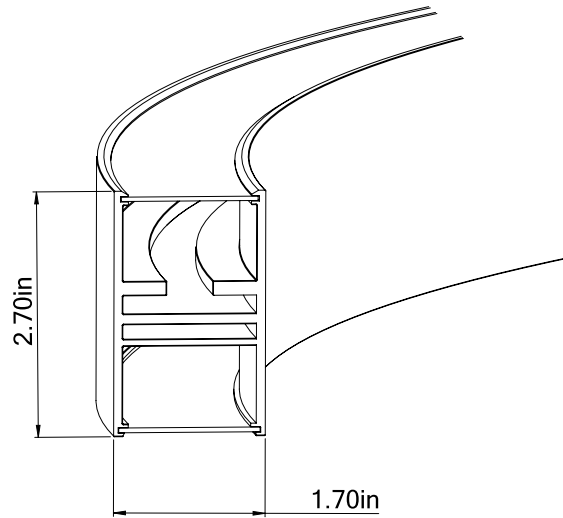

■ **HALO Direct/Indirect 47**

Dimensions

Technical Details

Central Mounting – Pendant

Cross Section

Project:	Type:
	Comments:

■ HALO Direct/Indirect 59

Dimensions

Technical Details

Central Mounting – Pendant

Cross Section

Project:	Type:
	Comments:

■ HALO Direct/Indirect 78

Dimensions

Technical Details

Consists of 3 Sections