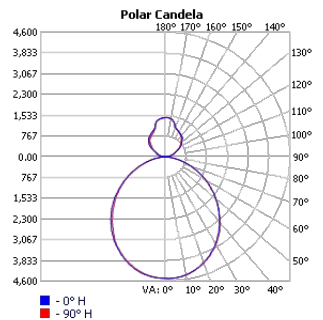

TECHOLED-HALO-DI-47-HI-30