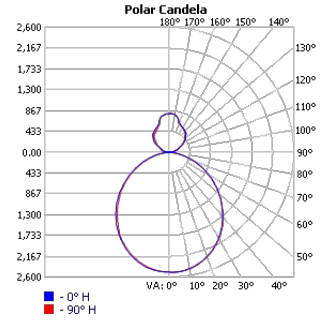

■ HALO Direct/Indirect 118

Dimensions

Technical Details

Consists of 3 Sections

Cross Section

Project:	Type:
	Comments:

■ HALO Direct/Indirect 196

Dimensions

Technical Details

Consists of 3 Sections

Cross Section

Project:	Type:
	Comments:

Photometrics

TECHOLED-HALO-DI-23-LO-30

TECHOLED-HALO-DI-23-ME-30

TECHOLED-HALO-DI-23-HI-30