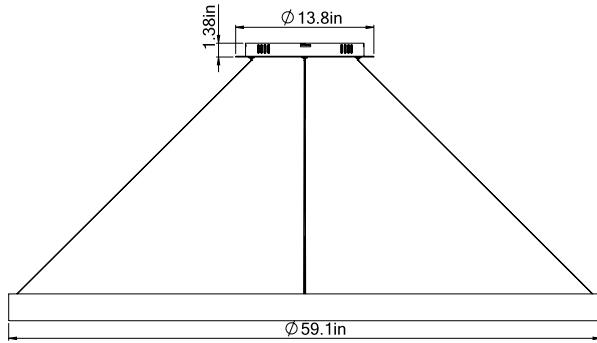

■ **HALO Direct/Indirect 47**

Dimensions

Technical Details

Central Mounting – Pendant

Cross Section

Project:	Type:
	Comments:

■ HALO Direct/Indirect 59

Dimensions

Technical Details

Central Mounting – Pendant

Cross Section

Project:	Type:
	Comments:

■ HALO Direct/Indirect 78

Dimensions

Technical Details

Consists of 3 Sections