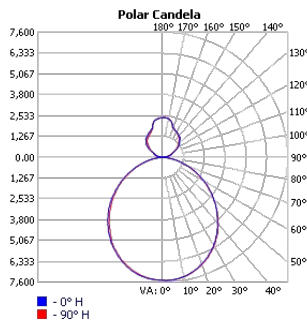

TECHOLED-HALO-DI-118-ME-30