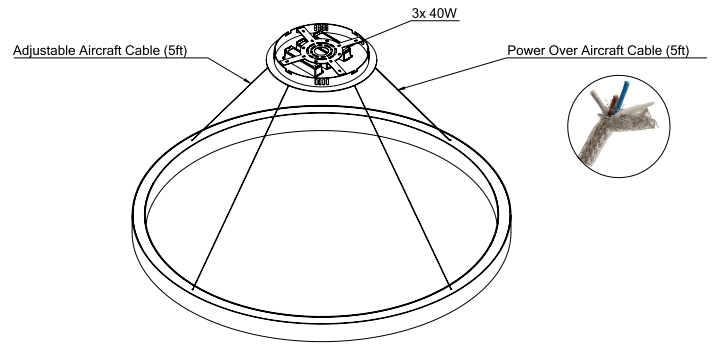

Technical Details