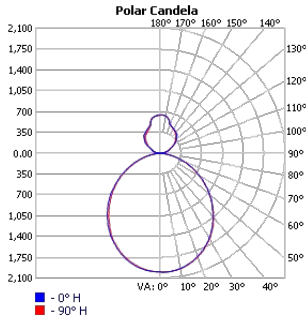

TECHOLED-HALO-DI-35-ME-30