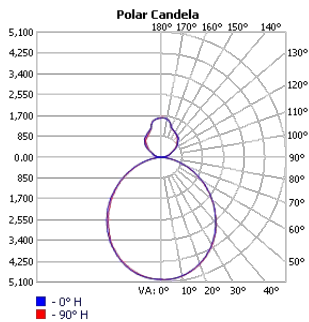

TECHOLED-HALO-DI-59-HI-30

Project:	Type:
	Comments:

TECHOLED-HALO-DI-78-LO-30

TECHOLED-HALO-DI-78-ME-30

TECHOLED-HALO-DI-78-HI-30

TECHOLED-HALO-DI-95-LO-30

TECHOLED-HALO-DI-95-ME-30

TECHOLED-HALO-DI-95-HI-30