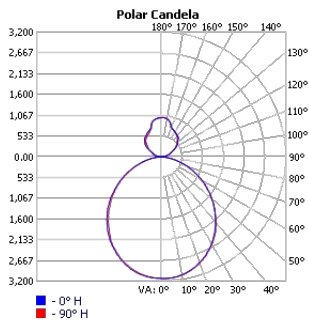

TECHOLED-HALO-DI-59-HI-30

Project:	Type:
	Comments:

TECHOLED-HALO-DI-78-LO-30

TECHOLED-HALO-DI-78-ME-30

TECHOLED-HALO-DI-78-HI-30

TECHOLED-HALO-DI-95-LO-30

TECHOLED-HALO-DI-95-ME-30

TECHOLED-HALO-DI-95-HI-30