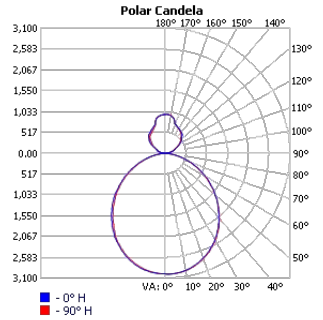

TECHOLED-HALO-DI-35-HI-30