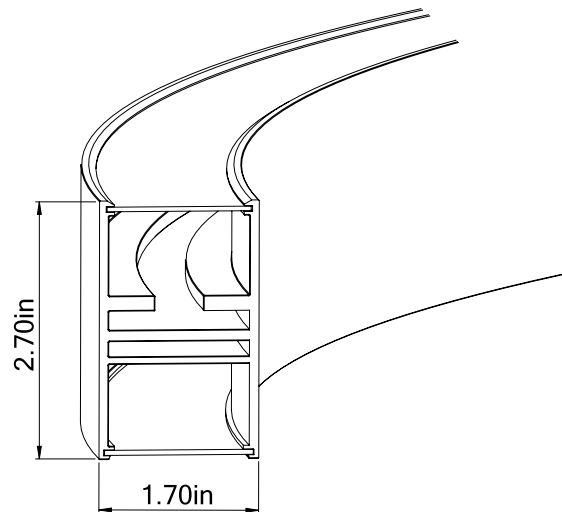

Cross Section