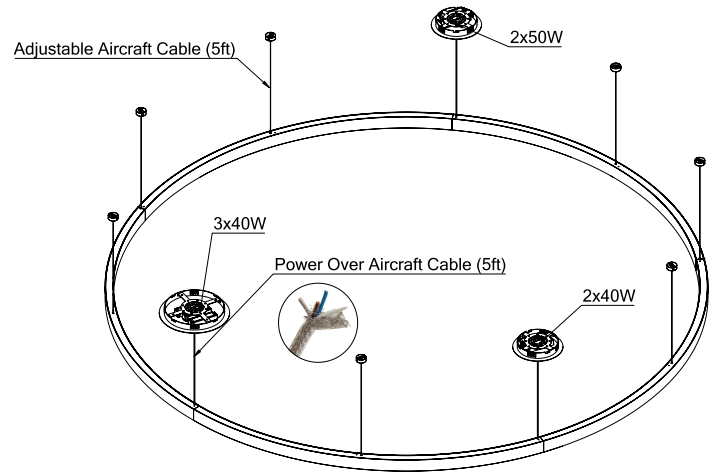

Cross Section

Project:	Type:
	Comments:

■ HALO Direct/Indirect 95

Dimensions

Technical Details

Consists of 3 Sections

Cross Section

Project:	Type:
	Comments:

■ HALO Direct/Indirect 118

Dimensions

Technical Details

Consists of 3 Sections

Cross Section

Project:	Type:
	Comments:

■ HALO Direct/Indirect 196

Dimensions