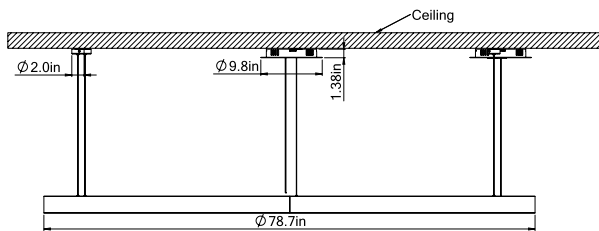

Technical Details

Central Mounting – Pendant

Cross Section

Project:	Type:
	Comments:

■ HALO Direct/Indirect 78

Dimensions

Technical Details

Consists of 3 Sections

Cross Section

Project:	Type:
	Comments:

■ HALO Direct/Indirect 95

Dimensions

Technical Details

Consists of 3 Sections

Cross Section

Project:	Type:
	Comments:

■ HALO Direct/Indirect 118

Dimensions

Technical Details

Consists of 3 Sections

Cross Section

Project:	Type:
	Comments:

■ HALO Direct/Indirect 196

Dimensions