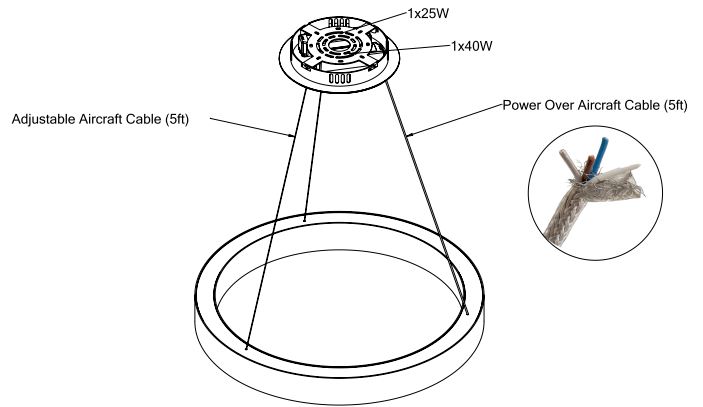

Options (cont.) Details

Code	Description
EM	Emergency Battery Backup (remote)

Project:	Type:
	Comments:

Dimension and Mounting

HALO Direct/Indirect 23

Dimensions

Technical Details

Central Mounting – Pendant

Cross Section

Project:	Type:
	Comments:

■ HALO Direct/Indirect 35

Dimensions

Technical Details

Central Mounting – Pendant

Cross Section

Project:	Type:
	Comments: