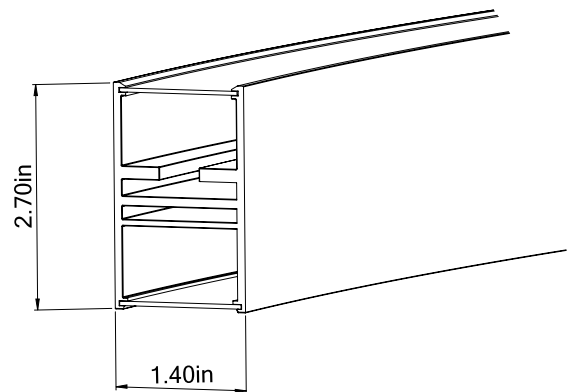

Cross Section

Project:	Type:
	Comments:

■ HALO Direct/Indirect 95

Dimensions

Technical Details

Consists of 3 Sections

Cross Section

Project:	Type:
	Comments:

■ HALO Direct/Indirect 118

Dimensions

Technical Details

Consists of 3 Sections

Cross Section

Project:	Type:
	Comments:

■ HALO Direct/Indirect 196

Dimensions