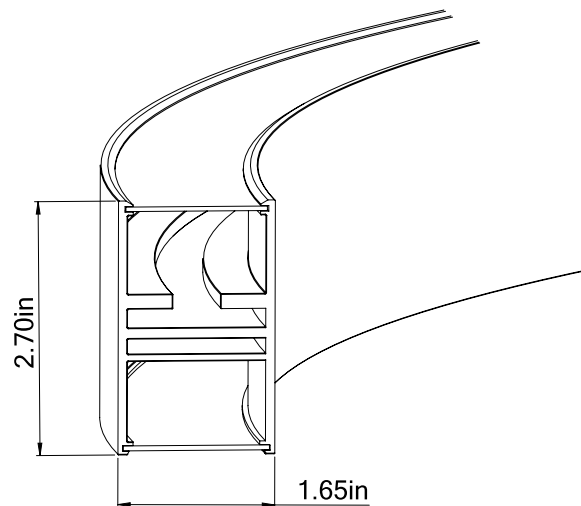

Cross Section

Project:	Type:
	Comments:

■ HALO Direct/Indirect 35

Dimensions

Technical Details

Central Mounting – Pendant

Cross Section

Project:	Type:
	Comments:

■ **HALO Direct/Indirect 47**

Dimensions

Technical Details

Central Mounting – Pendant

Cross Section

Project:	Type:
	Comments:

■ HALO Direct/Indirect 59

Dimensions