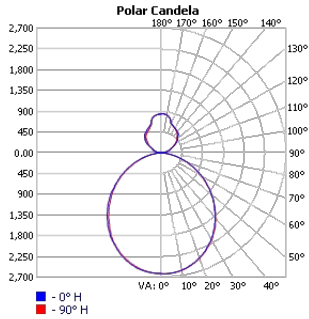

Project:	Type:
	Comments:

TECHOLED-HALO-DI-78-LO-30