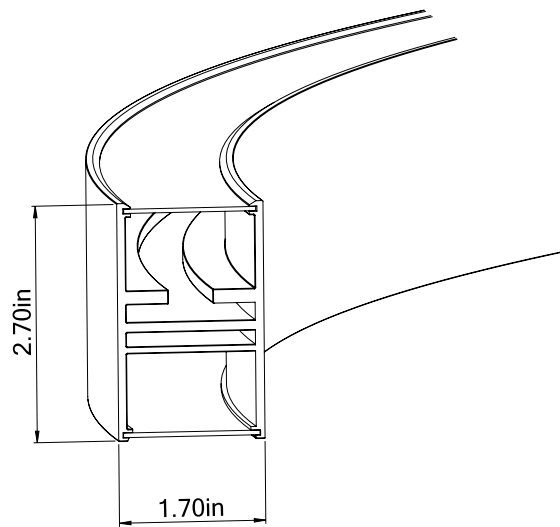

■ **HALO Direct/Indirect 47**

Dimensions

Technical Details

Central Mounting – Pendant

Cross Section

Project:	Type:
	Comments:

■ HALO Direct/Indirect 59

Dimensions

Technical Details

Central Mounting – Pendant

Cross Section

Project:	Type:
	Comments:

■ HALO Direct/Indirect 78

Dimensions

Technical Details

Consists of 3 Sections

Cross Section

Project:	Type:
	Comments:

■ HALO Direct/Indirect 95

Dimensions

Technical Details

Consists of 3 Sections

Cross Section

Project:	Type:
	Comments:

■ HALO Direct/Indirect 118

Dimensions

Technical Details

Consists of 3 Sections

Cross Section

Project:	Type:
	Comments:

■ HALO Direct/Indirect 196

Dimensions