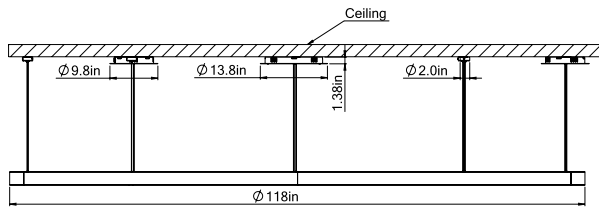

Technical Details

Central Mounting – Pendant

Cross Section

Project:	Type:
	Comments:

■ HALO Direct/Indirect 78

Dimensions

Technical Details

Consists of 3 Sections

Cross Section

Project:	Type:
	Comments:

■ HALO Direct/Indirect 95

Dimensions

Technical Details

Consists of 3 Sections

Cross Section

Project:	Type:
	Comments:

■ HALO Direct/Indirect 118

Dimensions

Technical Details

Consists of 3 Sections

Cross Section

Project:	Type:
	Comments:

■ HALO Direct/Indirect 196

Dimensions