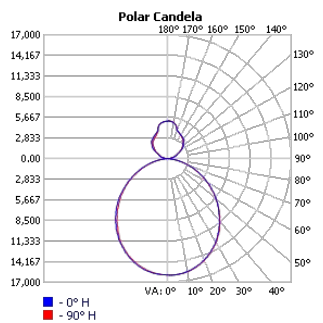

TECHOLED-HALO-DI-118-LO-30

TECHOLED-HALO-DI-118-ME-30

TECHOLED-HALO-DI-118-HI-30

TECHOLED-HALO-DI-196-LO-30

TECHOLED-HALO-DI-196-ME-30

TECHOLED-HALO-DI-196-HI-30

Project:	Type:
	Comments:

□ Mounting Option Examples