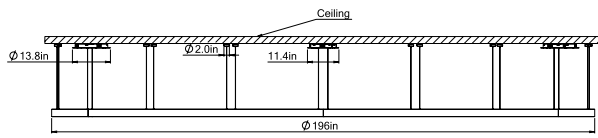

■ HALO Direct/Indirect 118

Dimensions

Technical Details

Consists of 3 Sections

Cross Section

Project:	Type:
	Comments:

■ HALO Direct/Indirect 196

Dimensions