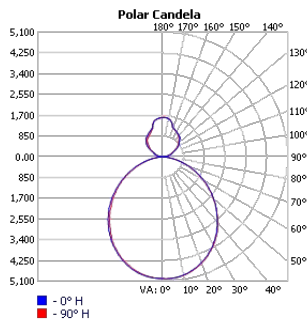

TECHOLED-HALO-DI-59-HI-30

Project:	Type:
	Comments:

TECHOLED-HALO-DI-78-LO-30

TECHOLED-HALO-DI-78-ME-30

TECHOLED-HALO-DI-78-HI-30

TECHOLED-HALO-DI-95-LO-30

TECHOLED-HALO-DI-95-ME-30

TECHOLED-HALO-DI-95-HI-30