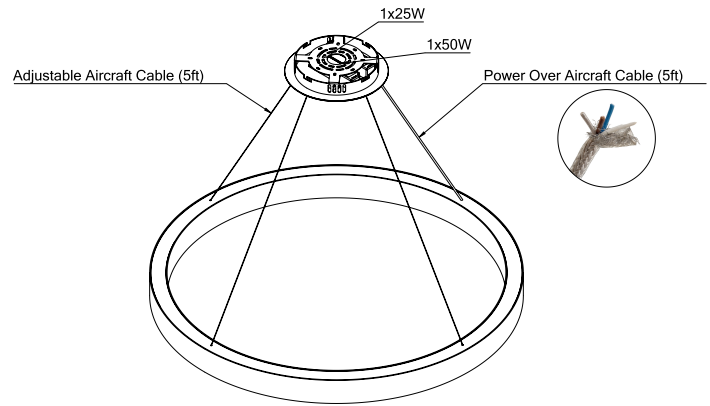

Cross Section

Project:	Type:
	Comments:

■ HALO Direct/Indirect 35

Dimensions

Technical Details

Central Mounting – Pendant

Cross Section

Project:	Type:
	Comments: