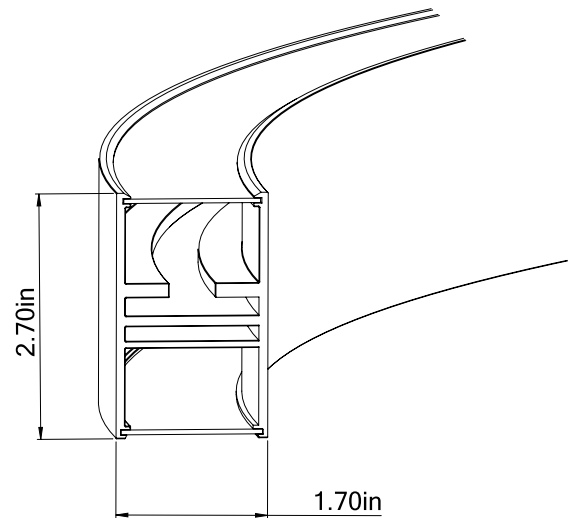

■ **HALO Direct/Indirect 47**

Dimensions

Technical Details

Central Mounting – Pendant

Cross Section

Project:	Type:
	Comments:

■ HALO Direct/Indirect 59

Dimensions

Technical Details

Central Mounting – Pendant

Cross Section

Project:	Type:
	Comments:

■ HALO Direct/Indirect 78

Dimensions

Technical Details

Consists of 3 Sections