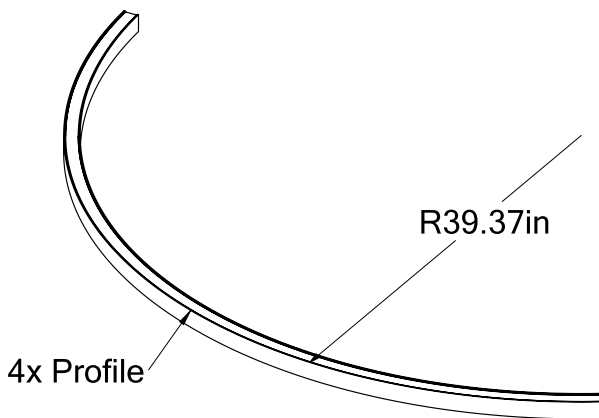

■ **HALO Direct/Indirect 47**

Dimensions

Technical Details

Central Mounting – Pendant

Cross Section

Project:	Type:
	Comments:

■ HALO Direct/Indirect 59

Dimensions

Technical Details

Central Mounting – Pendant

Cross Section

Project:	Type:
	Comments:

■ HALO Direct/Indirect 78

Dimensions

Technical Details

Consists of 3 Sections

Cross Section

Project:	Type:
	Comments:

■ HALO Direct/Indirect 95

Dimensions

Technical Details

Consists of 3 Sections

Cross Section

Project:	Type:
	Comments:

■ HALO Direct/Indirect 118

Dimensions

Technical Details

Consists of 3 Sections

Cross Section

Project:	Type:
	Comments:

■ HALO Direct/Indirect 196

Dimensions