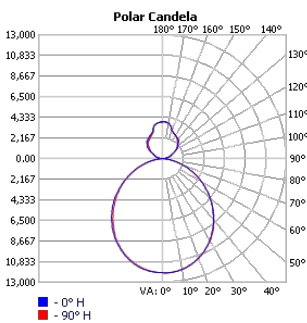

TECHOLED-HALO-DI-118-LO-30

TECHOLED-HALO-DI-118-ME-30

TECHOLED-HALO-DI-118-HI-30

TECHOLED-HALO-DI-196-LO-30

TECHOLED-HALO-DI-196-ME-30

TECHOLED-HALO-DI-196-HI-30

Project:	Type:
	Comments:

□ Mounting Option Examples