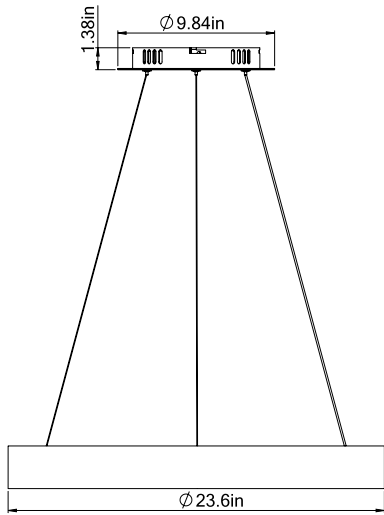

Project:	Type:
	Comments:

Dimension and Mounting

HALO Direct/Indirect 23

Dimensions