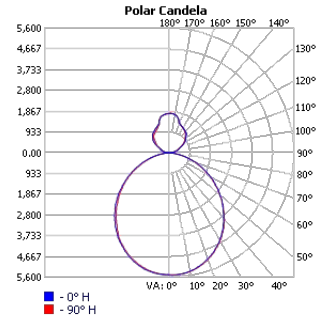

TECHOLED-HALO-DI-59-HI-30

Project:	Type:
	Comments:

TECHOLED-HALO-DI-78-LO-30

TECHOLED-HALO-DI-78-ME-30

TECHOLED-HALO-DI-78-HI-30

TECHOLED-HALO-DI-95-LO-30

TECHOLED-HALO-DI-95-ME-30

TECHOLED-HALO-DI-95-HI-30