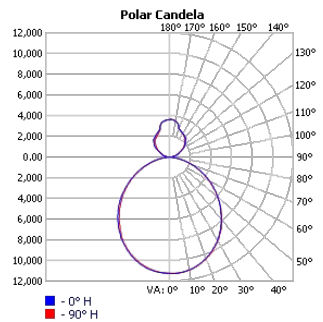

TECHOLED-HALO-DI-118-HI-30