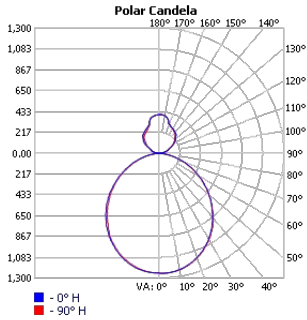

■ HALO Direct/Indirect 118

Dimensions

Technical Details

Consists of 3 Sections

Cross Section

Project:	Type:
	Comments:

■ HALO Direct/Indirect 196

Dimensions

Technical Details

Consists of 3 Sections

Cross Section

Project:	Type:
	Comments:

Photometrics

TECHOLED-HALO-DI-23-LO-30

TECHOLED-HALO-DI-23-ME-30

TECHOLED-HALO-DI-23-HI-30