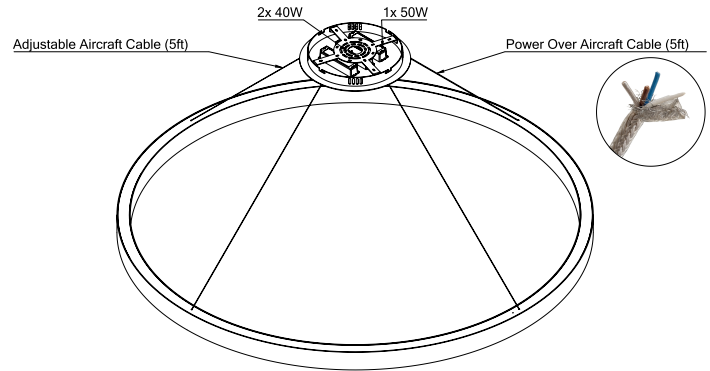

■ **HALO Direct/Indirect 47**

Dimensions

Technical Details

Central Mounting – Pendant

Cross Section

Project:	Type:
	Comments:

■ HALO Direct/Indirect 59

Dimensions

Technical Details

Central Mounting – Pendant

Cross Section

Project:	Type:
	Comments:

■ HALO Direct/Indirect 78

Dimensions

Technical Details

Consists of 3 Sections

Cross Section

Project:	Type:
	Comments:

■ HALO Direct/Indirect 95

Dimensions

Technical Details

Consists of 3 Sections

Cross Section

Project:	Type:
	Comments: