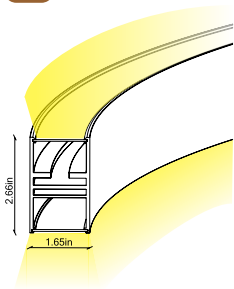

Cross Section