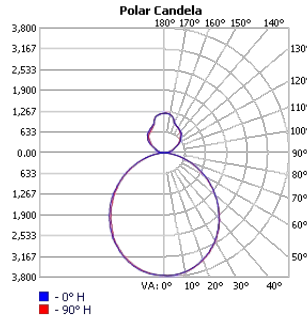

TECHOLED-HALO-DI-78-ME-30