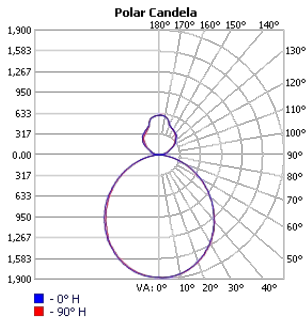

TECHOLED-HALO-DI-35-LO-30

TECHOLED-HALO-DI-35-ME-30

TECHOLED-HALO-DI-35-HI-30

TECHOLED-HALO-DI-47-LO-30

TECHOLED-HALO-DI-47-ME-30

TECHOLED-HALO-DI-47-HI-30

TECHOLED-HALO-DI-59-LO-30

TECHOLED-HALO-DI-59-ME-30