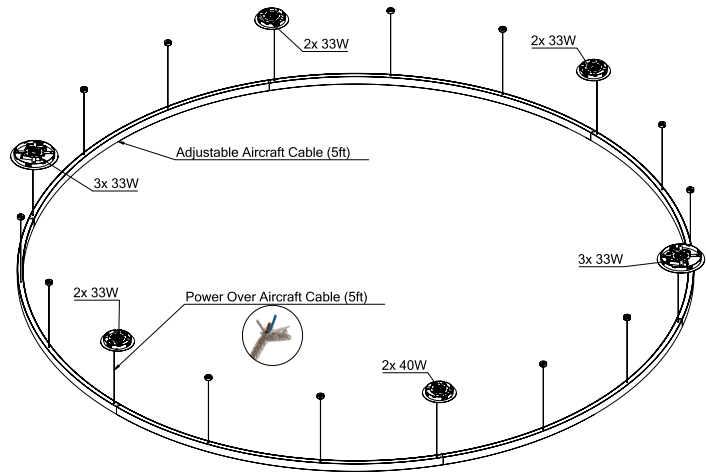

Cross Section

Project:	Type:
	Comments:

■ HALO Direct/Indirect 95

Dimensions

Technical Details

Consists of 3 Sections

Cross Section

Project:	Type:
	Comments:

■ HALO Direct/Indirect 118

Dimensions

Technical Details

Consists of 3 Sections

Cross Section

Project:	Type:
	Comments:

■ HALO Direct/Indirect 196

Dimensions

Technical Details

Consists of 3 Sections

Cross Section

Project:	Type:
	Comments:

Photometrics

TECHOLED-HALO-DI-23-LO-30

TECHOLED-HALO-DI-23-ME-30

TECHOLED-HALO-DI-23-HI-30