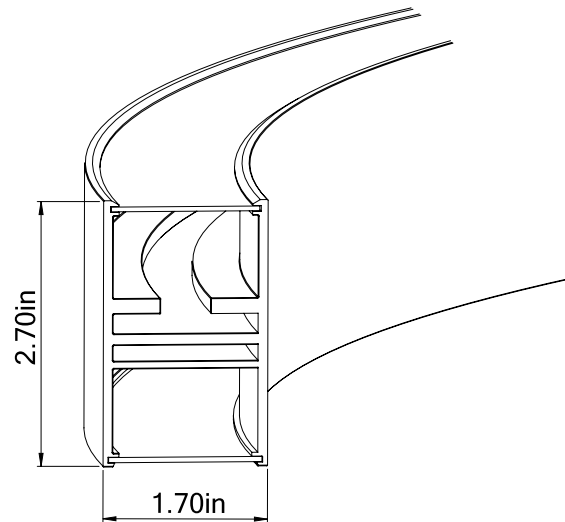

Cross Section

Project:	Type:
	Comments:

■ HALO Direct/Indirect 95

Dimensions

Technical Details

Consists of 3 Sections

Cross Section

Project:	Type:
	Comments:

■ HALO Direct/Indirect 118

Dimensions

Technical Details

Consists of 3 Sections

Cross Section

Project:	Type:
	Comments:

■ HALO Direct/Indirect 196

Dimensions