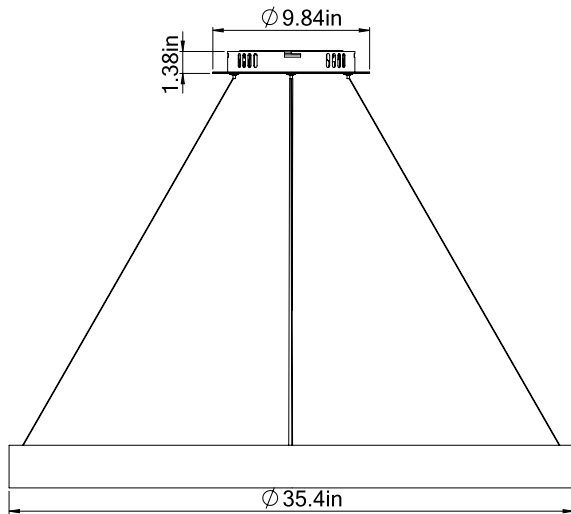

Project:	Type:
	Comments:

■ HALO Direct/Indirect 35

Dimensions