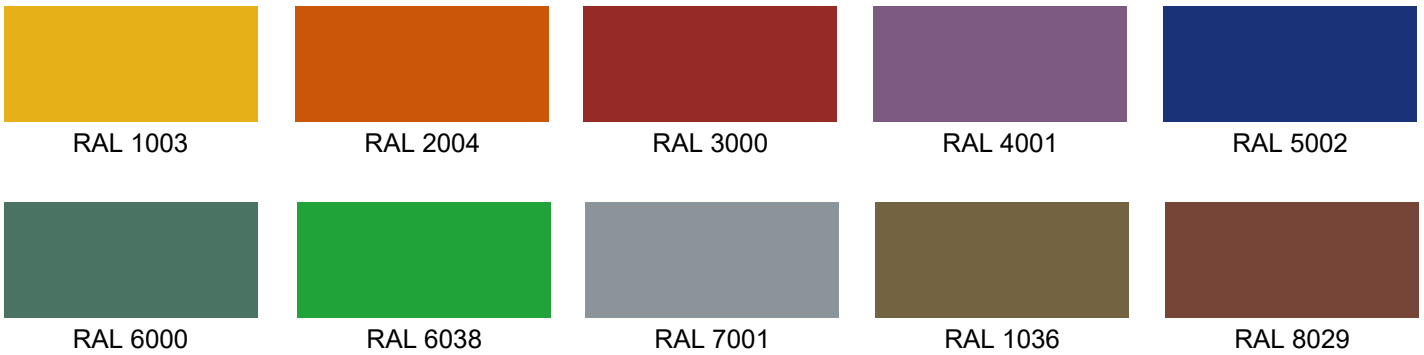

TECHOLED-HALO-DI-118-LO-30

TECHOLED-HALO-DI-118-ME-30

TECHOLED-HALO-DI-118-HI-30

TECHOLED-HALO-DI-196-LO-30

TECHOLED-HALO-DI-196-ME-30

TECHOLED-HALO-DI-196-HI-30

Project:	Type:
	Comments:

□ Mounting Option Examples

Project:	Type:
	Comments:

Finish Details (powder coat finish)

■ Standard Colors

■ Custom Colors

Any RAL color available, please refer to ralcolorchart.com

■ Custom Wooden Colors