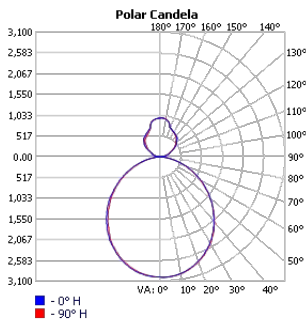

TECHOLED-HALO-DI-35-LO-30

TECHOLED-HALO-DI-35-ME-30

TECHOLED-HALO-DI-35-HI-30

TECHOLED-HALO-DI-47-LO-30

TECHOLED-HALO-DI-47-ME-30

TECHOLED-HALO-DI-47-HI-30

TECHOLED-HALO-DI-59-LO-30

TECHOLED-HALO-DI-59-ME-30