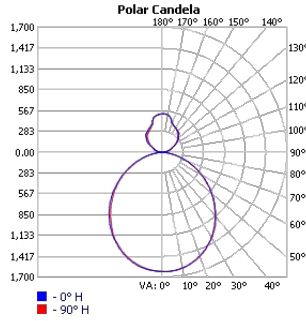

■ HALO Direct/Indirect 118

Dimensions

Technical Details

Consists of 3 Sections

Cross Section

Project:	Type:
	Comments:

■ HALO Direct/Indirect 196

Dimensions

Technical Details

Consists of 3 Sections

Cross Section

Project:	Type:
	Comments:

Photometrics

TECHOLED-HALO-DI-23-LO-30

TECHOLED-HALO-DI-23-ME-30

TECHOLED-HALO-DI-23-HI-30