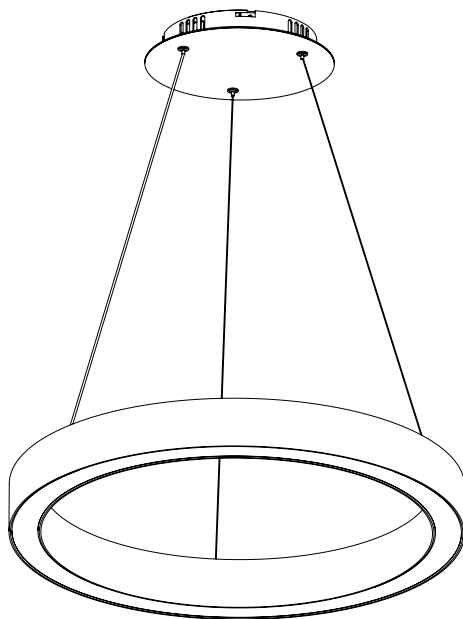

Options (cont.) Details

Code	Description
EM	Emergency Battery Backup (remote)

Project:	Type:
	Comments:

Dimension and Mounting

HALO Direct/Indirect 23

Dimensions

Technical Details

Central Mounting – Pendant

Cross Section

Project:	Type:
	Comments:

■ HALO Direct/Indirect 35

Dimensions

Technical Details

Central Mounting – Pendant

Cross Section

Project:	Type:
	Comments: