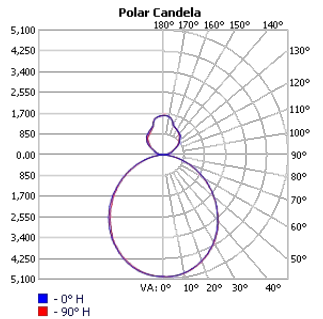

TECHOLED-HALO-DI-35-LO-30

TECHOLED-HALO-DI-35-ME-30

TECHOLED-HALO-DI-35-HI-30

TECHOLED-HALO-DI-47-LO-30

TECHOLED-HALO-DI-47-ME-30

TECHOLED-HALO-DI-47-HI-30

TECHOLED-HALO-DI-59-LO-30

TECHOLED-HALO-DI-59-ME-30