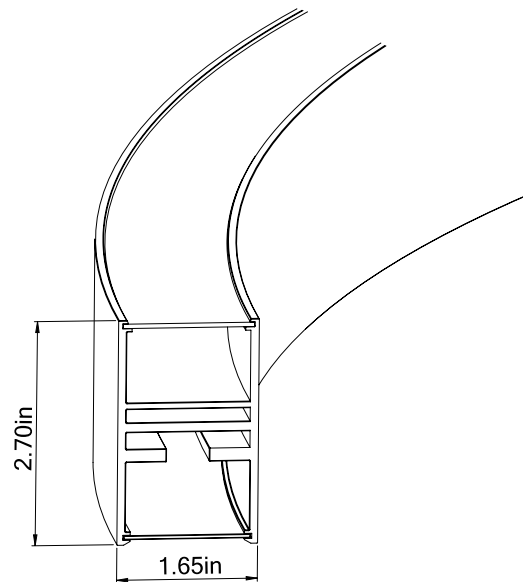

Options (cont.) Details

Code	Description
EM	Emergency Battery Backup (remote)

Project:	Type:
	Comments:

Dimension and Mounting

HALO Direct/Indirect 23

Dimensions

Technical Details

Central Mounting – Pendant

Cross Section

Project:	Type:
	Comments:

■ HALO Direct/Indirect 35

Dimensions

Technical Details

Central Mounting – Pendant

Cross Section

Project:	Type:
	Comments:

■ **HALO Direct/Indirect 47**

Dimensions

Technical Details

Central Mounting – Pendant

Cross Section

Project:	Type:
	Comments:

■ HALO Direct/Indirect 59

Dimensions