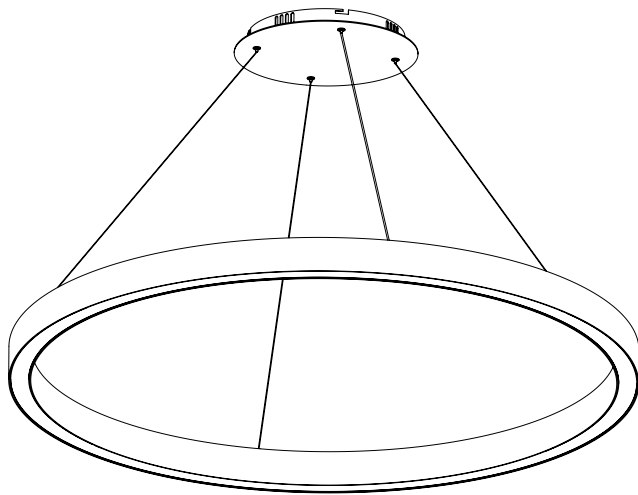

Cross Section

Project:	Type:
	Comments:

■ HALO Direct/Indirect 35

Dimensions

Technical Details

Central Mounting – Pendant

Cross Section

Project:	Type:
	Comments:

■ **HALO Direct/Indirect 47**

Dimensions

Technical Details

Central Mounting – Pendant

Cross Section

Project:	Type:
	Comments:

■ HALO Direct/Indirect 59

Dimensions