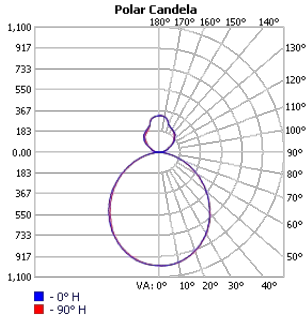

■ HALO Direct/Indirect 118

Dimensions

Technical Details

Consists of 3 Sections

Cross Section

Project:	Type:
	Comments:

■ HALO Direct/Indirect 196

Dimensions

Technical Details

Consists of 3 Sections

Cross Section

Project:	Type:
	Comments:

Photometrics

TECHOLED-HALO-DI-23-LO-30

TECHOLED-HALO-DI-23-ME-30

TECHOLED-HALO-DI-23-HI-30