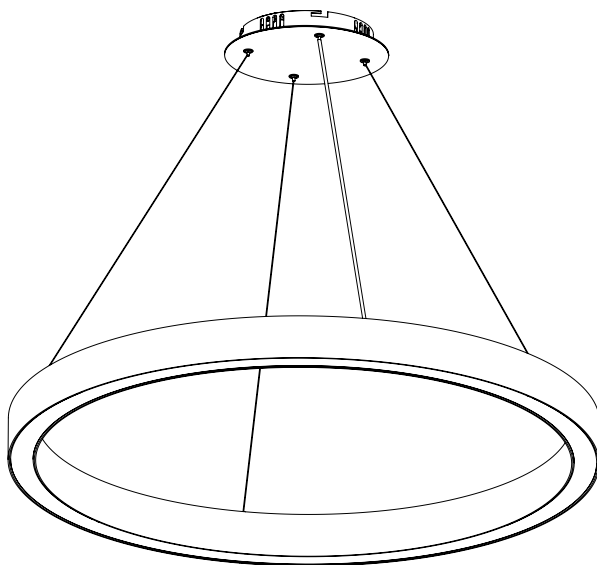

Cross Section

Project:	Type:
	Comments:

■ HALO Direct/Indirect 35

Dimensions

Technical Details

Central Mounting – Pendant

Cross Section

Project:	Type:
	Comments:

■ **HALO Direct/Indirect 47**

Dimensions

Technical Details

Central Mounting – Pendant

Cross Section

Project:	Type:
	Comments:

■ HALO Direct/Indirect 59

Dimensions

Technical Details

Central Mounting – Pendant

Cross Section

Project:	Type:
	Comments:

■ HALO Direct/Indirect 78

Dimensions

Technical Details

Consists of 3 Sections