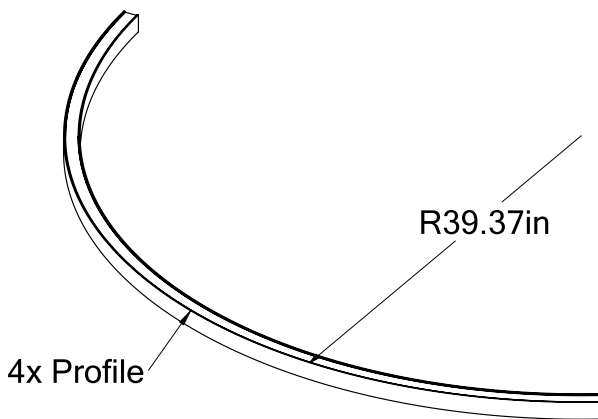

Technical Details

Central Mounting – Pendant

Cross Section

Project:	Type:
	Comments:

■ HALO Direct/Indirect 78

Dimensions

Technical Details

Consists of 3 Sections

Cross Section

Project:	Type:
	Comments:

■ HALO Direct/Indirect 95

Dimensions

Technical Details

Consists of 3 Sections

Cross Section

Project:	Type:
	Comments:

■ HALO Direct/Indirect 118

Dimensions

Technical Details

Consists of 3 Sections

Cross Section

Project:	Type:
	Comments:

■ HALO Direct/Indirect 196

Dimensions