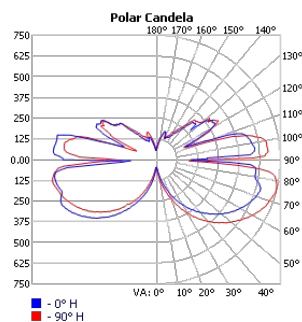

TECHOLED-HALO-I-35-LO-30

TECHOLED-HALO-I-35-ME-30

TECHOLED-HALO-I-35-HI-30

TECHOLED-HALO-I-47-LO-30

TECHOLED-HALO-I-47-ME-30

TECHOLED-HALO-I-47-HI-30

TECHOLED-HALO-I-59-LO-30

TECHOLED-HALO-I-59-ME-30