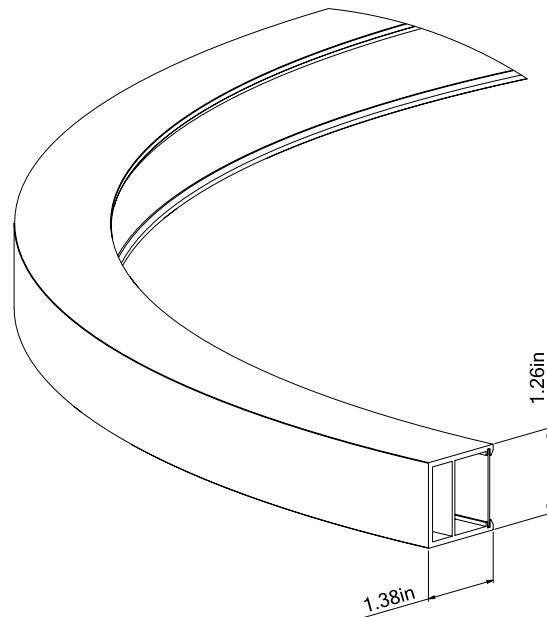

Cross Section

Project:	Type:
Comments:	

■ HALO Inner 35

Dimensions

Technical Details

Central Mounting – Pendant

Cross Section

Project:	Type:
	Comments:

■ HALO Inner 47

Dimensions

Technical Details

Central Mounting – Pendant

Cross Section

Project:	Type:
	Comments:

■ HALO Inner 59

Dimensions