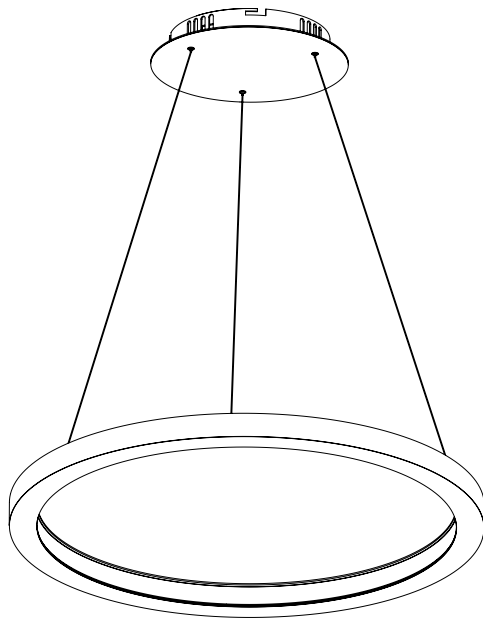

Options (cont.) Details

Code	Description
EM	Emergency Battery Backup (remote)

Project:	Type:
	Comments:

Dimension and Mounting

HALO Inner 23

Dimensions

Technical Details

Central Mounting – Pendant

Cross Section

Project:	Type:
Comments:	

■ HALO Inner 35

Dimensions

Technical Details

Central Mounting – Pendant

Cross Section

Project:	Type:
	Comments:

■ HALO Inner 47

Dimensions

Technical Details

Central Mounting – Pendant

Cross Section

Project:	Type:
	Comments:

■ HALO Inner 59

Dimensions