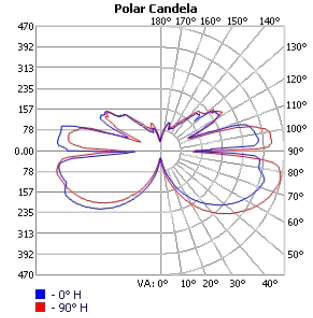

TECHOLED-HALO-I-23-HI-30