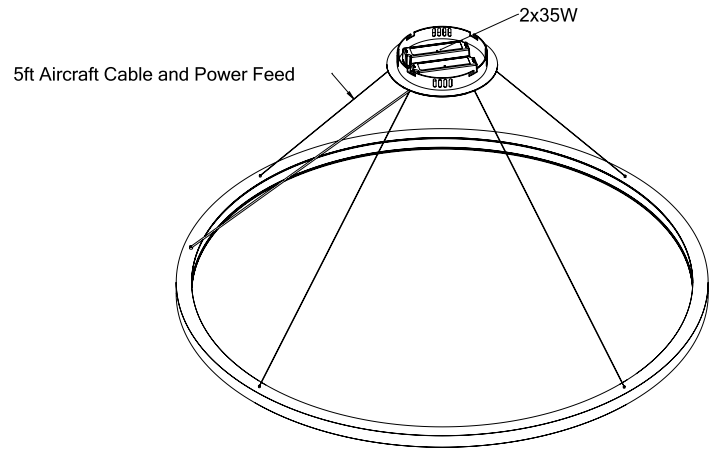

Cross Section

Project:	Type:
Comments:	

■ HALO Inner 35

Dimensions

Technical Details

Central Mounting – Pendant

Cross Section

Project:	Type:
	Comments:

■ HALO Inner 47

Dimensions

Technical Details

Central Mounting – Pendant

Cross Section

Project:	Type:
	Comments:

■ HALO Inner 59

Dimensions