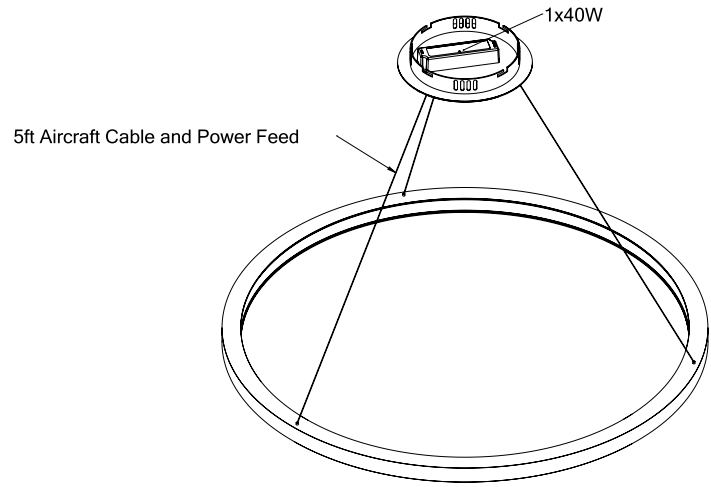

Options (cont.) Details

Code	Description
EM	Emergency Battery Backup (remote)

Project:	Type:
	Comments:

Dimension and Mounting

HALO Inner 23

Dimensions

Technical Details

Central Mounting – Pendant

Cross Section

Project:	Type:
Comments:	

■ HALO Inner 35

Dimensions

Technical Details

Central Mounting – Pendant

Cross Section

Project:	Type:
	Comments: