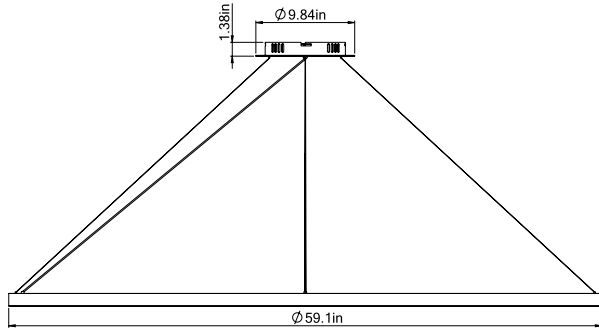

■ HALO Inner 47

Dimensions

Technical Details

Central Mounting – Pendant

Cross Section

Project:	Type:
	Comments:

■ HALO Inner 59

Dimensions