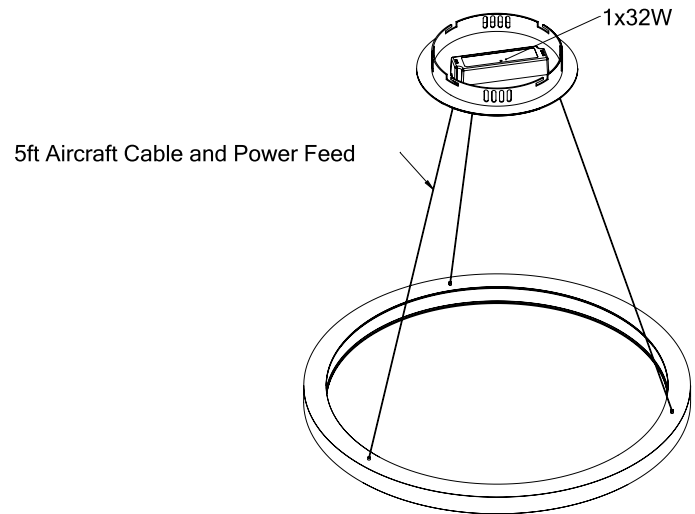

Options (cont.) Details

Code	Description
EM	Emergency Battery Backup (remote)

Project:	Type:
	Comments:

Dimension and Mounting

HALO Inner 23

Dimensions

Technical Details

Central Mounting – Pendant

Cross Section

Project:	Type:
Comments:	

■ HALO Inner 35

Dimensions

Technical Details

Central Mounting – Pendant

Cross Section

Project:	Type:
	Comments: