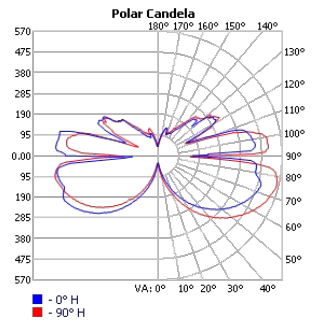

TECHOLED-HALO-I-35-HI-30