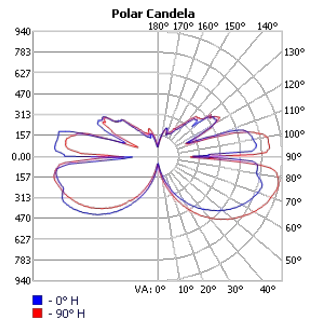

TECHOLED-HALO-I-35-LO-30

TECHOLED-HALO-I-35-ME-30

TECHOLED-HALO-I-35-HI-30

TECHOLED-HALO-I-47-LO-30

TECHOLED-HALO-I-47-ME-30

TECHOLED-HALO-I-47-HI-30

TECHOLED-HALO-I-59-LO-30

TECHOLED-HALO-I-59-ME-30