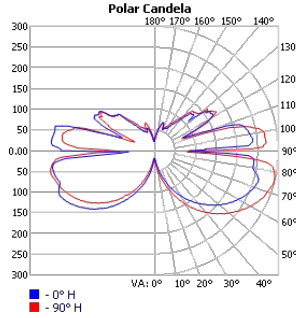

TECHOLED-HALO-I-23-ME-30