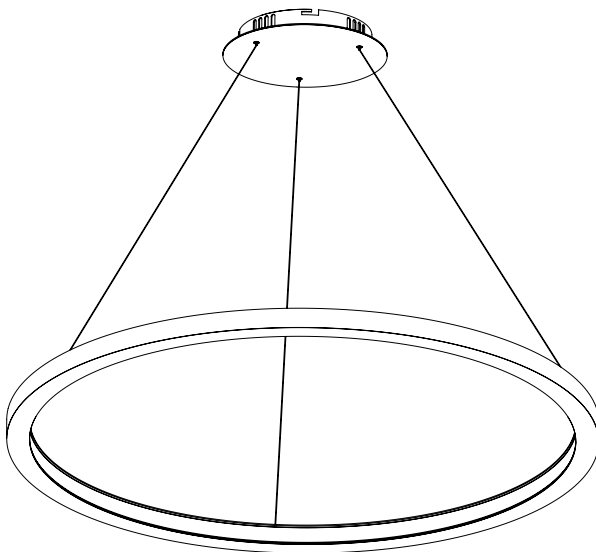

Cross Section

Project:	Type:
Comments:	

■ HALO Inner 35

Dimensions

Technical Details

Central Mounting – Pendant

Cross Section

Project:	Type:
	Comments:

■ HALO Inner 47

Dimensions

Technical Details

Central Mounting – Pendant

Cross Section

Project:	Type:
	Comments:

■ HALO Inner 59

Dimensions