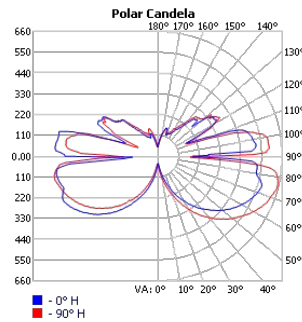

TECHOLED-HALO-I-35-LO-30

TECHOLED-HALO-I-35-ME-30

TECHOLED-HALO-I-35-HI-30

TECHOLED-HALO-I-47-LO-30

TECHOLED-HALO-I-47-ME-30

TECHOLED-HALO-I-47-HI-30

TECHOLED-HALO-I-59-LO-30

TECHOLED-HALO-I-59-ME-30