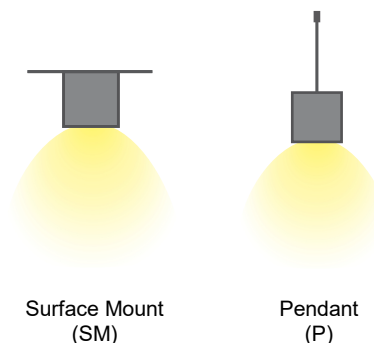

□ Installation