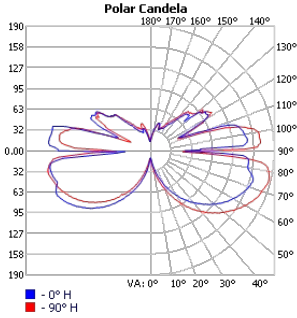

Project:	Type:
	Comments:

Photometrics

TECHOLED-HALO-I-23-LO-30