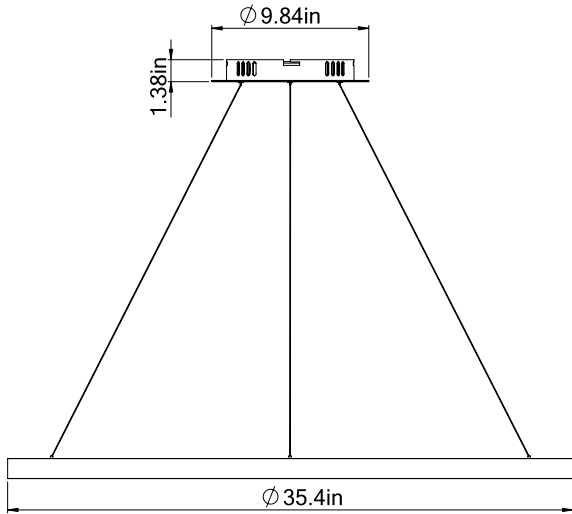

Project:	Type:
Comments:	

■ HALO Inner 35

Dimensions