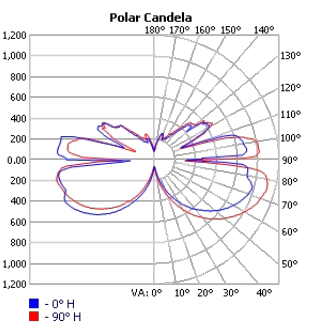

TECHOLED-HALO-I-59-HI-30