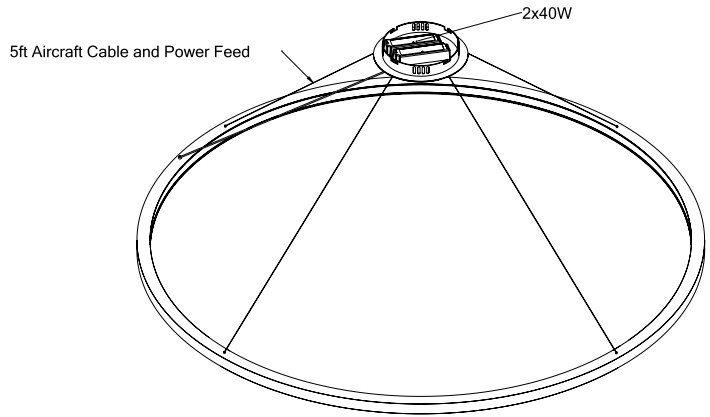

Cross Section

Project:	Type:
Comments:	

■ HALO Inner 35

Dimensions

Technical Details

Central Mounting – Pendant

Cross Section

Project:	Type:
	Comments:

■ HALO Inner 47

Dimensions

Technical Details

Central Mounting – Pendant

Cross Section

Project:	Type:
	Comments:

■ HALO Inner 59

Dimensions