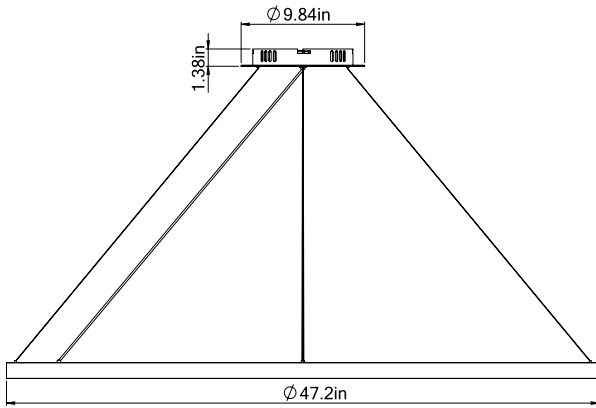

Cross Section

Project:	Type:
Comments:	

■ HALO Inner 35

Dimensions

Technical Details

Central Mounting – Pendant

Cross Section

Project:	Type:
	Comments:

■ HALO Inner 47

Dimensions

Technical Details

Central Mounting – Pendant

Cross Section

Project:	Type:
	Comments:

■ HALO Inner 59

Dimensions