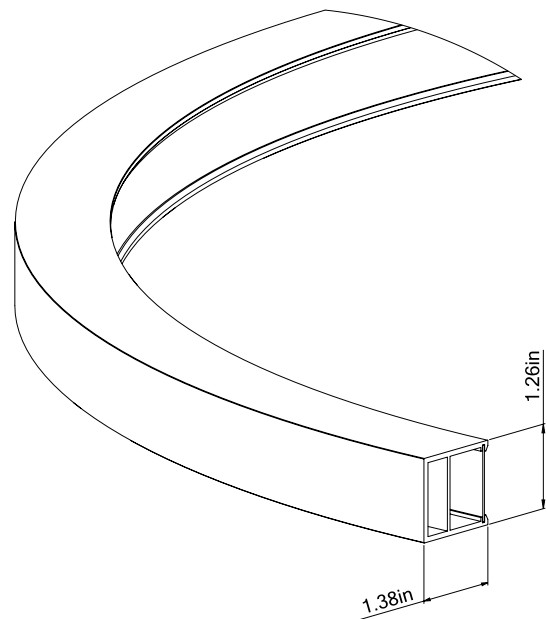

Cross Section