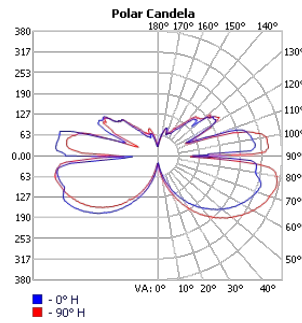

TECHOLED-HALO-I-35-ME-30