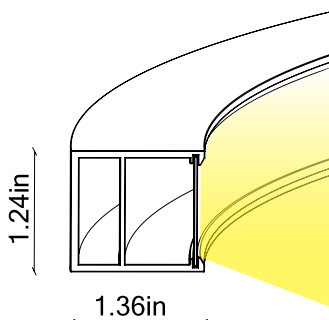

□ Cross Section