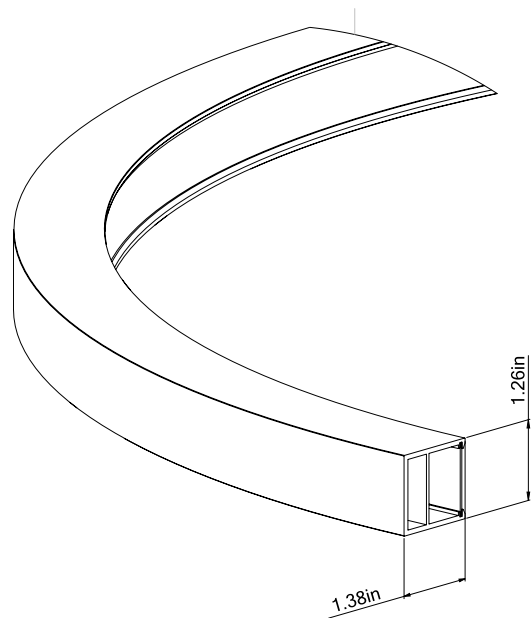

Cross Section

Project:	Type:
Comments:	

■ HALO Inner 35

Dimensions

Technical Details

Central Mounting – Pendant

Cross Section

Project:	Type:
	Comments:

■ HALO Inner 47

Dimensions

Technical Details

Central Mounting – Pendant

Cross Section

Project:	Type:
	Comments:

■ HALO Inner 59

Dimensions