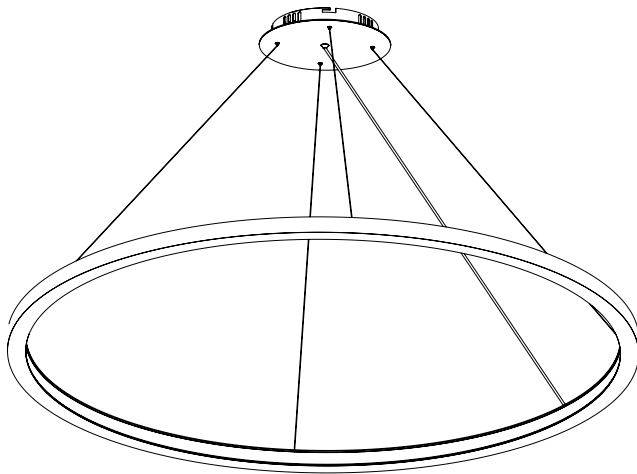

Cross Section

Project:	Type:
Comments:	

■ HALO Inner 35

Dimensions

Technical Details

Central Mounting – Pendant

Cross Section

Project:	Type:
	Comments:

■ HALO Inner 47

Dimensions

Technical Details

Central Mounting – Pendant

Cross Section

Project:	Type:
	Comments:

■ HALO Inner 59

Dimensions