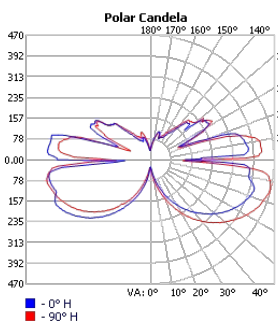

TECHOLED-HALO-I-35-LO-30

TECHOLED-HALO-I-35-ME-30

TECHOLED-HALO-I-35-HI-30

TECHOLED-HALO-I-47-LO-30

TECHOLED-HALO-I-47-ME-30

TECHOLED-HALO-I-47-HI-30

TECHOLED-HALO-I-59-LO-30

TECHOLED-HALO-I-59-ME-30