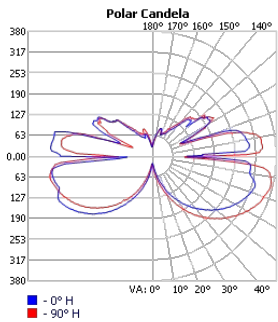

TECHOLED-HALO-I-47-LO-30