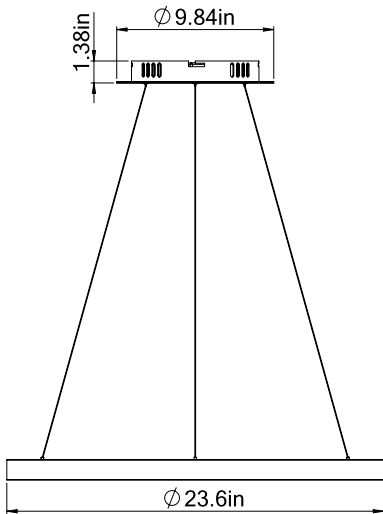

Project:	Type:
	Comments:

Dimension and Mounting

HALO Inner 23

Dimensions