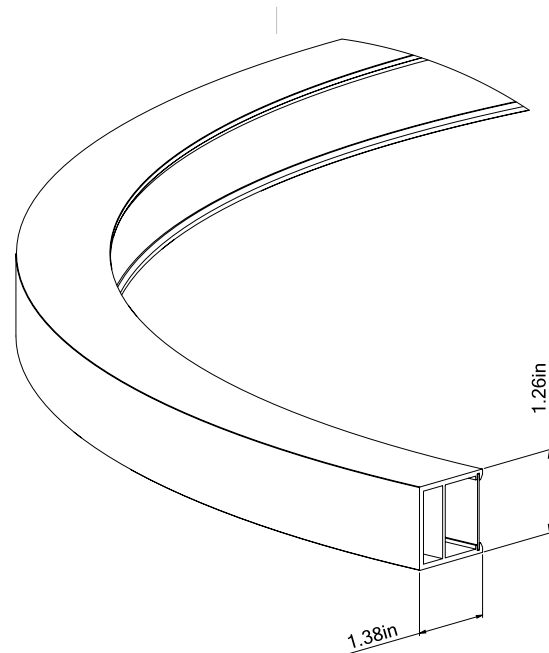

Options (cont.) Details

Code	Description
EM	Emergency Battery Backup (remote)

Project:	Type:
	Comments:

Dimension and Mounting

HALO Inner 23

Dimensions

Technical Details

Central Mounting – Pendant

Cross Section

Project:	Type:
Comments:	

■ HALO Inner 35

Dimensions

Technical Details

Central Mounting – Pendant

Cross Section

Project:	Type:
	Comments:

■ HALO Inner 47

Dimensions

Technical Details

Central Mounting – Pendant

Cross Section

Project:	Type:
	Comments:

■ HALO Inner 59

Dimensions