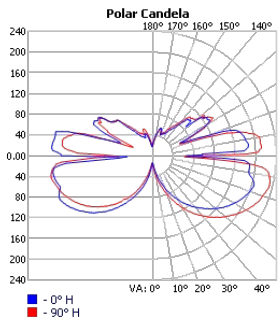

TECHOLED-HALO-I-35-LO-30