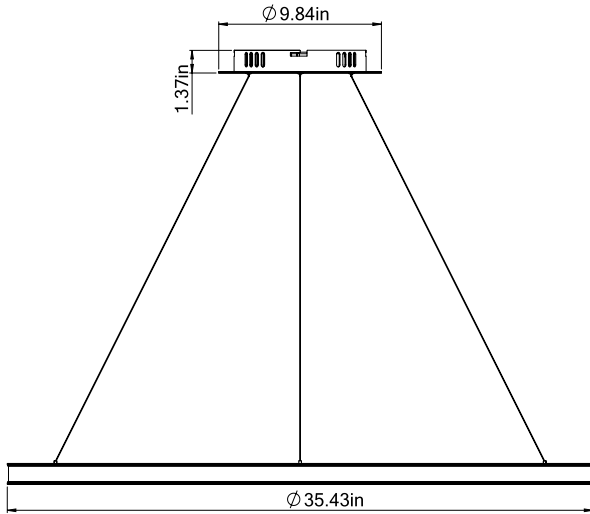

### Dimension and Mounting

#### HALO Outer 23

Dimensions

Technical Details

Central Mounting – Pendant

Cross Section

Project:	Type:
Comments:	

### ■ HALO Outer 35

Dimensions

Technical Details

Central Mounting – Pendant

Cross Section

Project:	Type:
	Comments:

■ HALO Outer 47

Dimensions