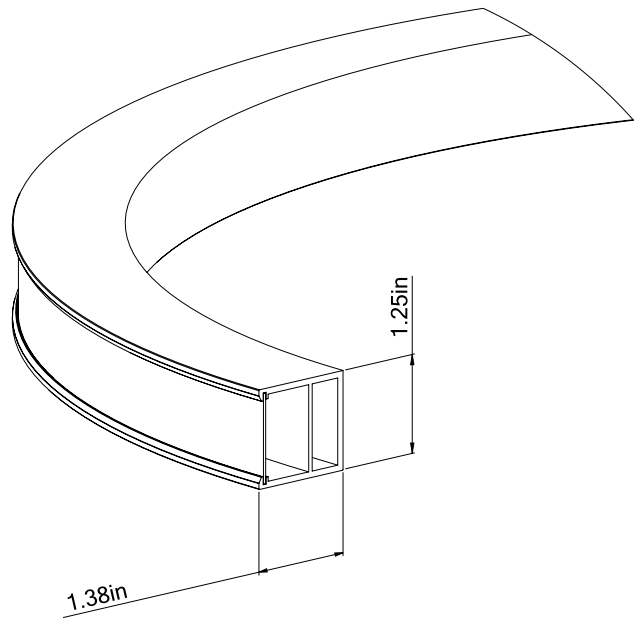

### Dimension and Mounting

#### HALO Outer 23

Dimensions

Technical Details

Central Mounting – Pendant

Cross Section

Project:	Type:
Comments:	

### ■ HALO Outer 35

Dimensions

Technical Details

Central Mounting – Pendant

Cross Section

Project:	Type:
	Comments:

■ HALO Outer 47

Dimensions