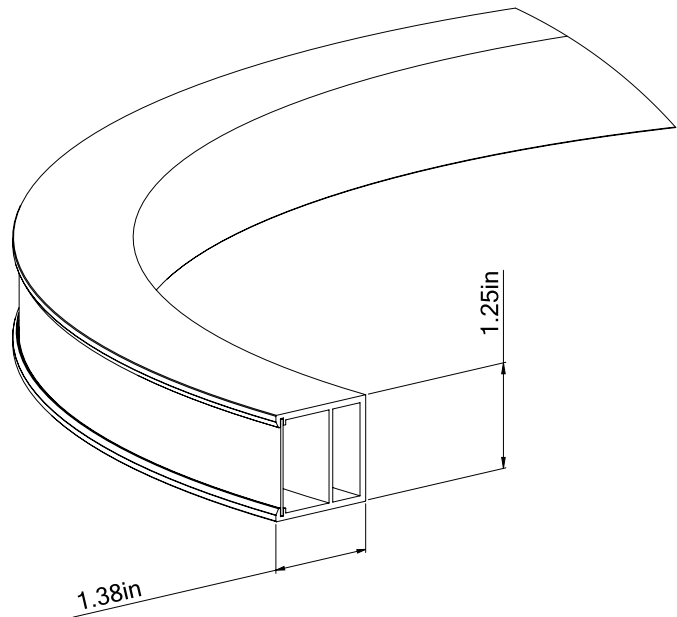

### ■ HALO Outer 35

Dimensions

Technical Details

Central Mounting – Pendant

Cross Section

Project:	Type:
	Comments:

■ HALO Outer 47

Dimensions

Technical Details

Central Mounting – Pendant

Cross Section

Project:	Type:
	Comments:

■ HALO Outer 59

Dimensions

Technical Details

Central Mounting – Pendant