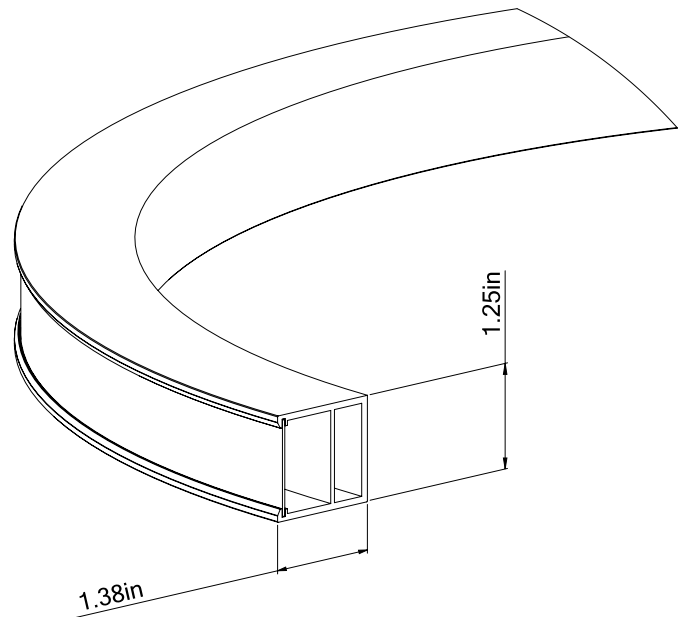

Cross Section