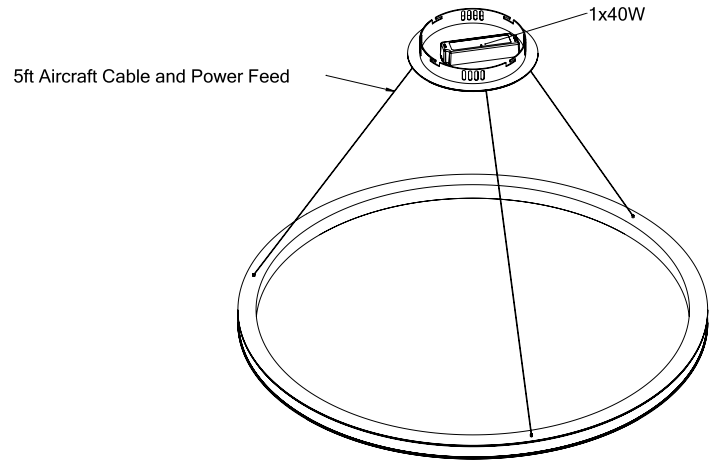

### Dimension and Mounting

#### HALO Outer 23

Dimensions

Technical Details

Central Mounting – Pendant

Cross Section

Project:	Type:
Comments:	

### ■ HALO Outer 35

Dimensions

Technical Details

Central Mounting – Pendant

Cross Section

Project:	Type:
	Comments:

■ HALO Outer 47

Dimensions