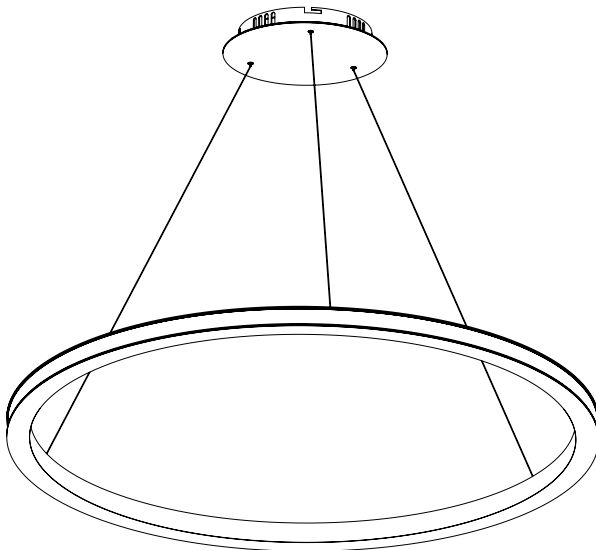

### Dimension and Mounting

#### HALO Outer 23

Dimensions

Technical Details

Central Mounting – Pendant

Cross Section

Project:	Type:
Comments:	

### ■ HALO Outer 35

Dimensions

Technical Details

Central Mounting – Pendant

Cross Section

Project:	Type:
	Comments:

■ HALO Outer 47

Dimensions