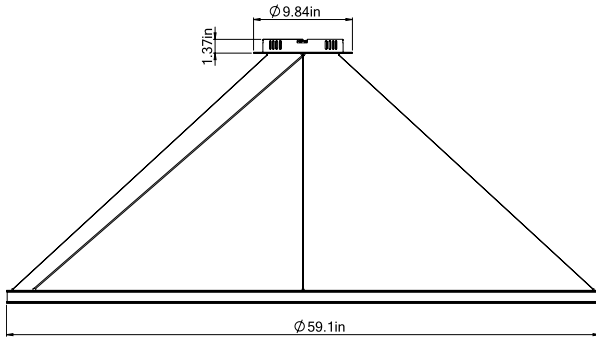

### Dimension and Mounting

#### HALO Outer 23

Dimensions

Technical Details

Central Mounting – Pendant

Cross Section

Project:	Type:
Comments:	

### ■ HALO Outer 35

Dimensions

Technical Details

Central Mounting – Pendant

Cross Section

Project:	Type:
	Comments:

■ HALO Outer 47

Dimensions