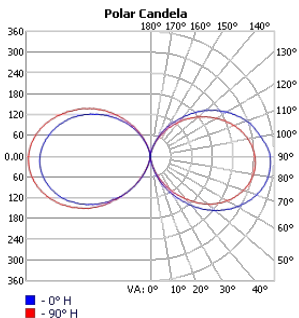

### Photometrics

TECHOLED-HALO-O-23-LO-30

TECHOLED-HALO-O-23-ME-30

TECHOLED-HALO-O-23-HI-30

TECHOLED-HALO-O-35-LO-30

TECHOLED-HALO-O-35-ME-30

TECHOLED-HALO-O-35-HI-30

TECHOLED-HALO-O-47-LO-30