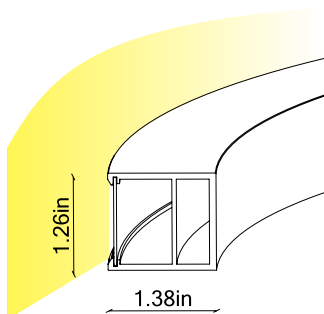

▣ Cross Section