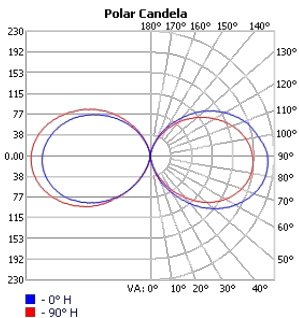

### Photometrics

TECHOLED-HALO-O-23-LO-30

TECHOLED-HALO-O-23-ME-30

TECHOLED-HALO-O-23-HI-30

TECHOLED-HALO-O-35-LO-30

TECHOLED-HALO-O-35-ME-30

TECHOLED-HALO-O-35-HI-30

TECHOLED-HALO-O-47-LO-30