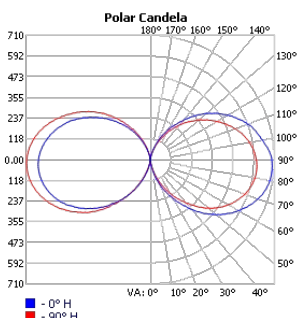

TECHOLED-HALO-O-59-ME-30