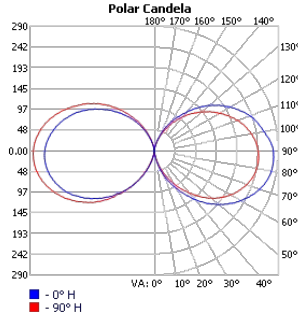

TECHOLED-HALO-O-23-ME-30