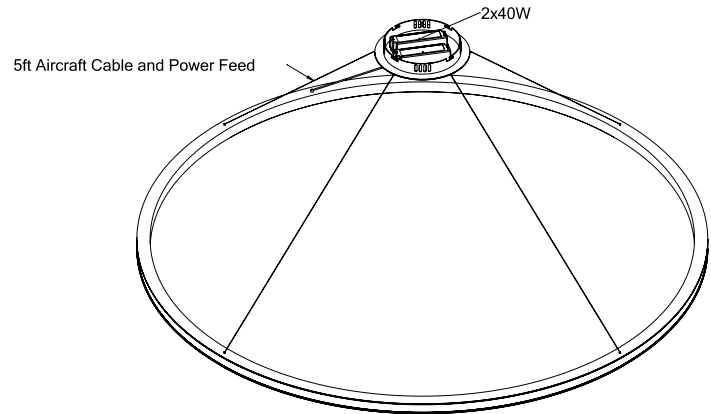

#### HALO Outer 23

Dimensions

Technical Details

Central Mounting – Pendant

Cross Section

Project:	Type:
Comments:	

### ■ HALO Outer 35

Dimensions

Technical Details

Central Mounting – Pendant

Cross Section

Project:	Type:
	Comments:

■ HALO Outer 47

Dimensions