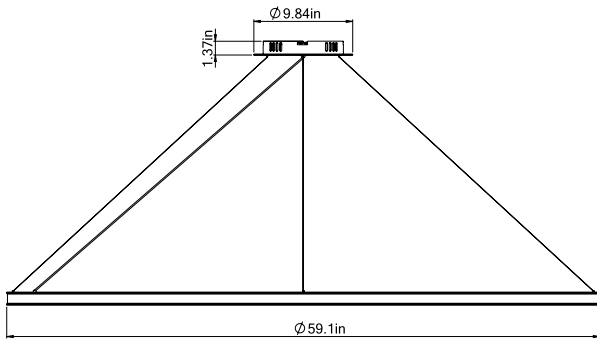

### ■ HALO Outer 35

Dimensions

Technical Details

Central Mounting – Pendant

Cross Section

Project:	Type:
	Comments:

■ HALO Outer 47

Dimensions

Technical Details

Central Mounting – Pendant

Cross Section

Project:	Type:
	Comments:

■ HALO Outer 59

Dimensions

Technical Details

Central Mounting – Pendant