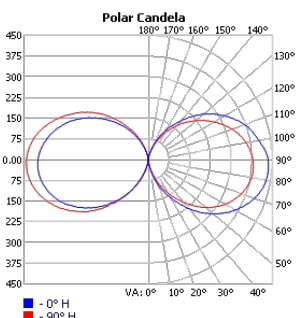

TECHOLED-HALO-O-59-LO-30