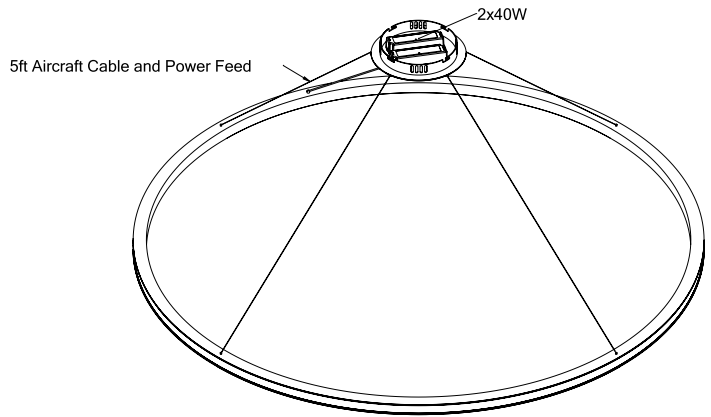

### ■ HALO Outer 35

Dimensions

Technical Details

Central Mounting – Pendant

Cross Section

Project:	Type:
	Comments:

■ HALO Outer 47

Dimensions

Technical Details

Central Mounting – Pendant

Cross Section

Project:	Type:
	Comments:

■ HALO Outer 59

Dimensions

Technical Details

Central Mounting – Pendant