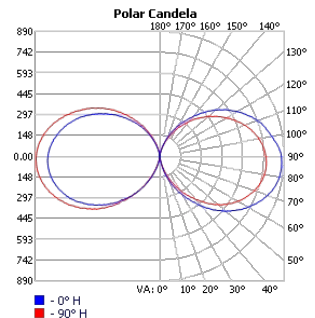

TECHOLED-HALO-O-47-HI-30