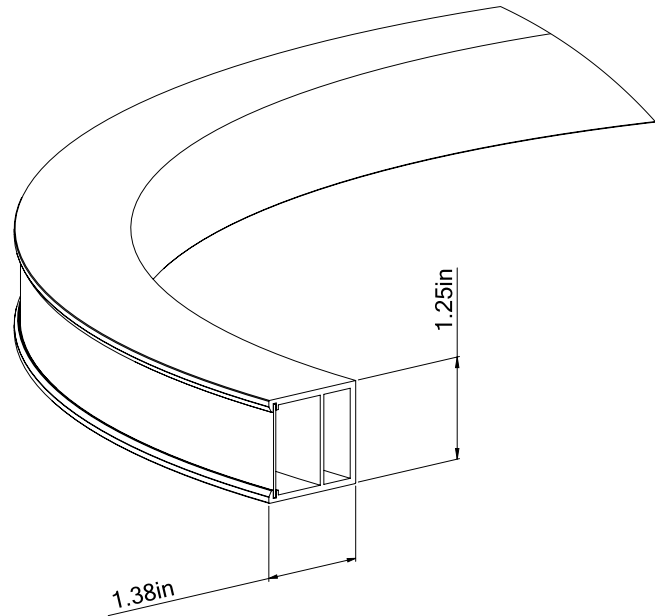

### Dimension and Mounting

#### HALO Outer 23

Dimensions

Technical Details

Central Mounting – Pendant

Cross Section

Project:	Type:
Comments:	

### ■ HALO Outer 35

Dimensions

Technical Details

Central Mounting – Pendant

Cross Section

Project:	Type:
	Comments:

■ HALO Outer 47

Dimensions