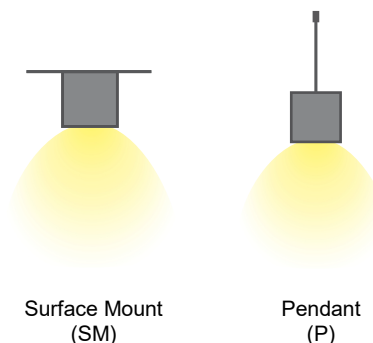

▣ Installation