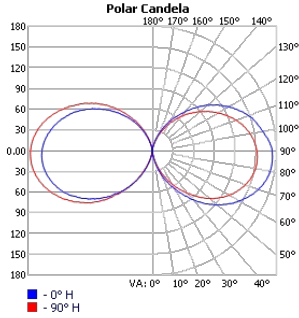

Project:	Type:
	Comments:

Photometrics

TECHOLED-HALO-O-23-LO-30