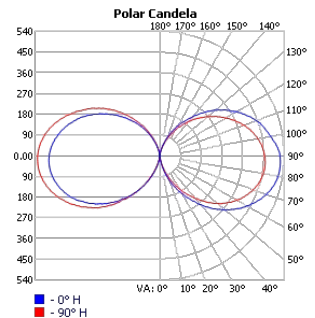

### Photometrics

TECHOLED-HALO-O-23-LO-30

TECHOLED-HALO-O-23-ME-30

TECHOLED-HALO-O-23-HI-30

TECHOLED-HALO-O-35-LO-30

TECHOLED-HALO-O-35-ME-30

TECHOLED-HALO-O-35-HI-30

TECHOLED-HALO-O-47-LO-30