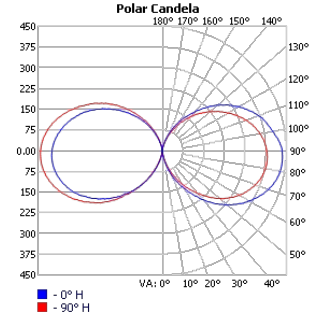

### Photometrics

TECHOLED-HALO-O-23-LO-30

TECHOLED-HALO-O-23-ME-30

TECHOLED-HALO-O-23-HI-30

TECHOLED-HALO-O-35-LO-30

TECHOLED-HALO-O-35-ME-30

TECHOLED-HALO-O-35-HI-30

TECHOLED-HALO-O-47-LO-30