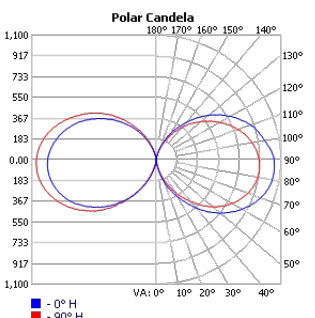

TECHOLED-HALO-O-59-HI-30