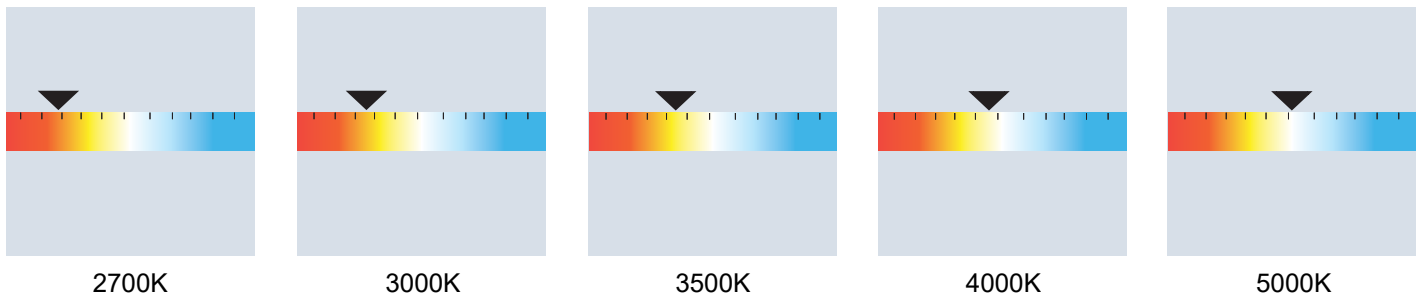

Project:	Type:
	Comments:

Color Temperature

Color Temperature