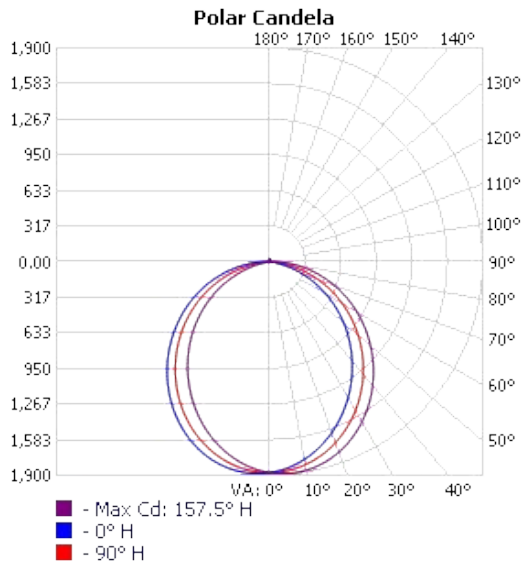

Project:	Type:
	Comments:

Photometrics