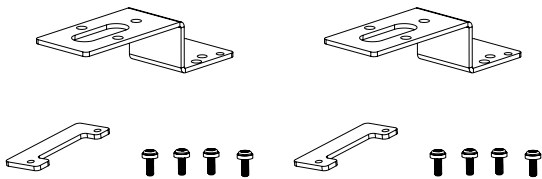

■ Recessed Kit