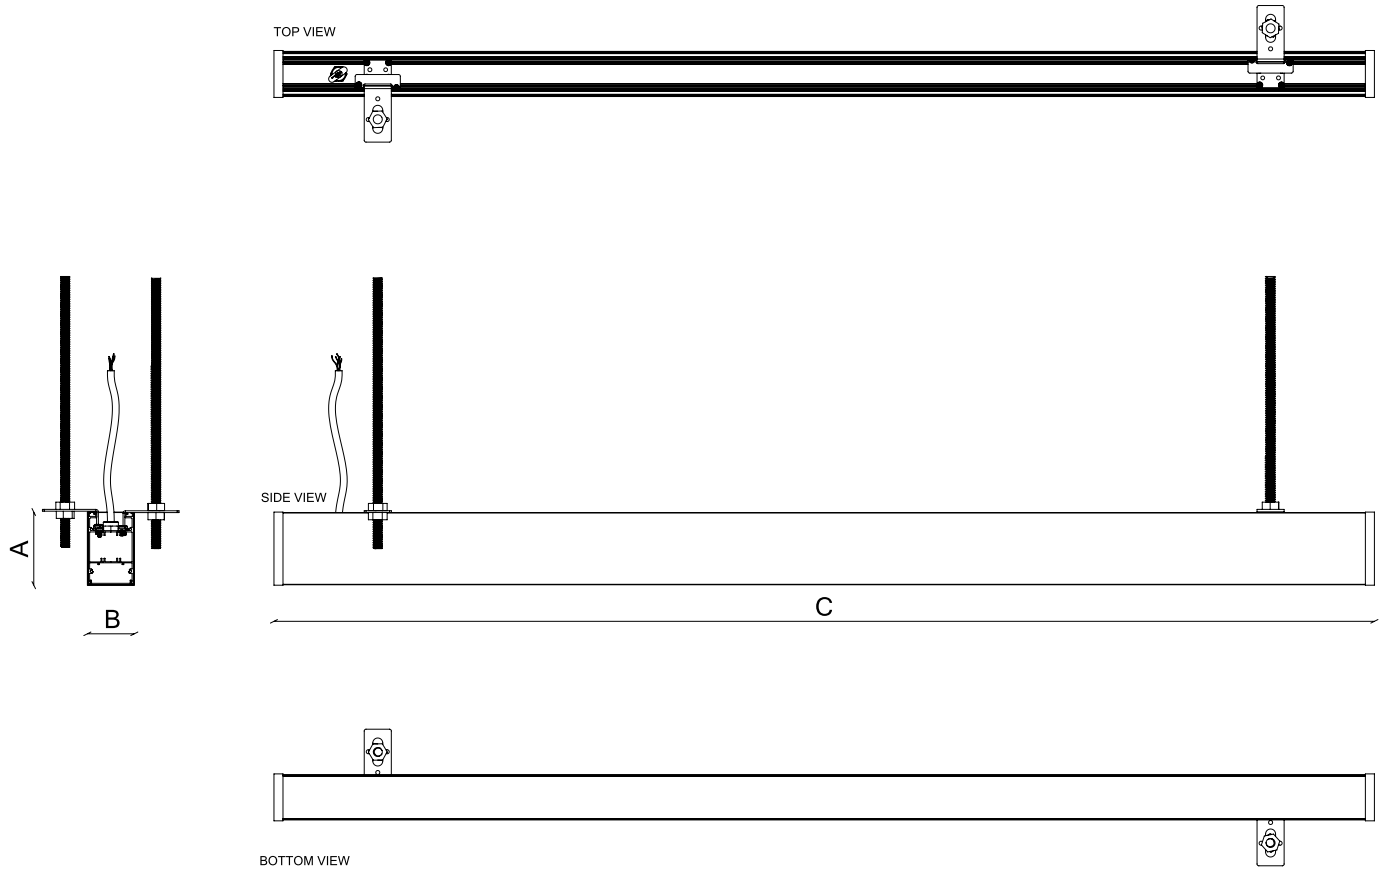

Options (cont.) Details

Code	Description
EM	Emergency Battery Backup (remote)

Project:	Type:
	Comments:

Dimension and Mounting - Direct Distribution (D)

FIXTURE ID	A	B	C
IP-2-R-D-4	3.15"	1.97"	4'
IP-2-R-D-6	3.15"	1.97"	6'
IP-2-R-D-8	3.15"	1.97"	8'