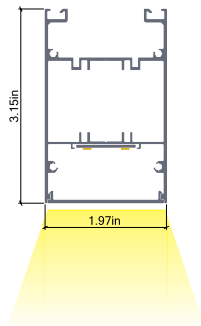

Cross Section