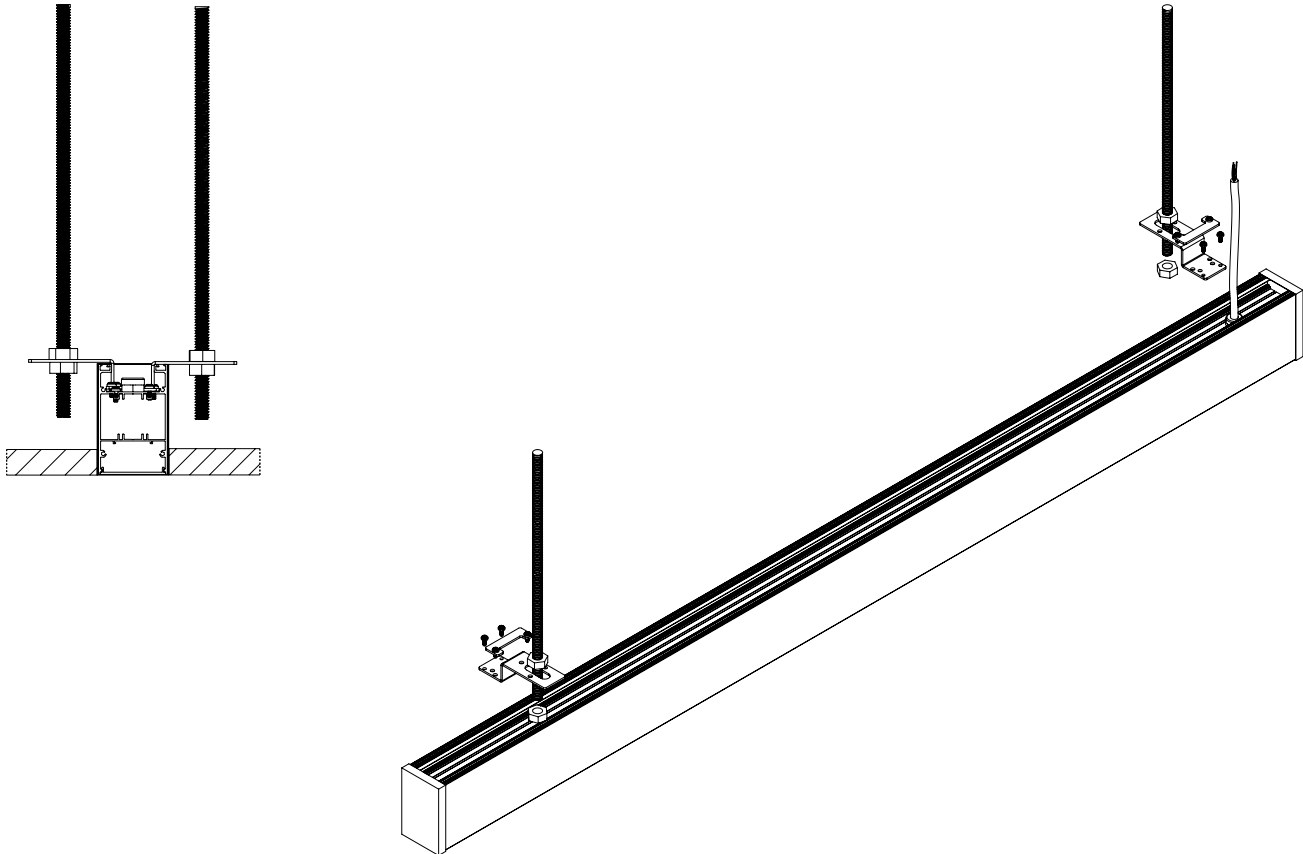

Project:	Type:
	Comments:

■ Recessed Mount (threaded rod by others)