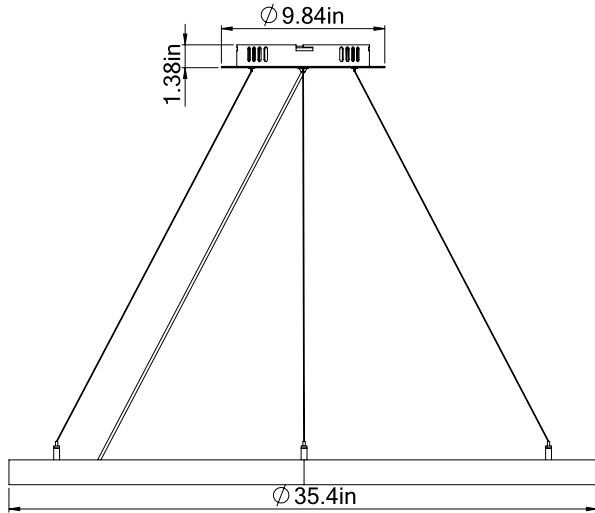

Project:	Type:
	Comments:

■ **IP HALO Direct 35**

Dimensions