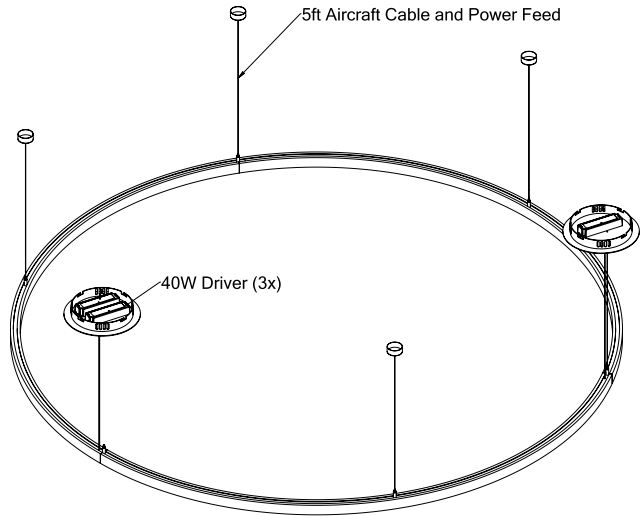

Technical Details

Central Mounting – Pendant

Cross Section

Project:	Type:
	Comments:

■ IP HALO Direct 78

Dimensions

Technical Details

Consists of 3 Sections

Cross Section

Project:	Type:
	Comments:

■ **IP HALO Direct 95**

Dimensions

Technical Details

Consists of 3 Sections

Cross Section

Project:	Type:
	Comments: