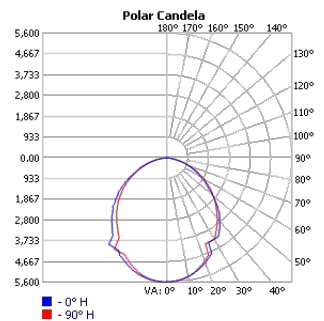

TECHOLED-IP-HALO-D-59-HI-30