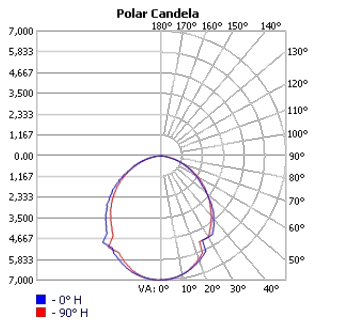

TECHOLED-IP-HALO-D-118-ME-30