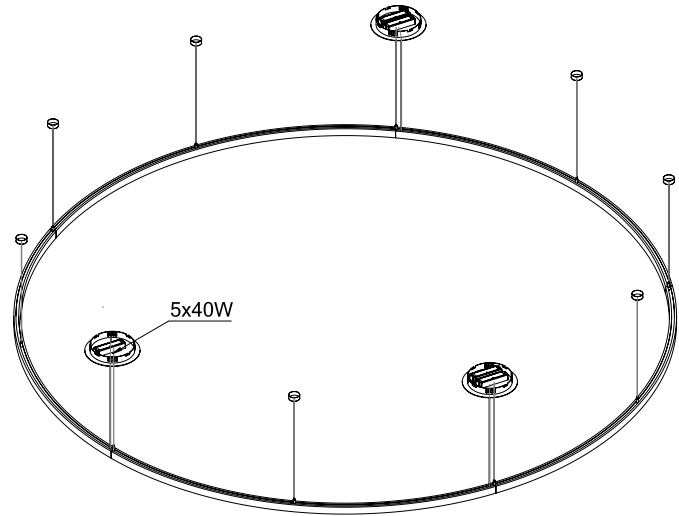

Technical Details

Central Mounting – Pendant

Cross Section

Project:	Type:
	Comments:

■ IP HALO Direct 78

Dimensions

Technical Details

Consists of 3 Sections

Cross Section

Project:	Type:
	Comments:

■ **IP HALO Direct 95**

Dimensions

Technical Details

Consists of 3 Sections

Cross Section

Project:	Type:
	Comments:

■ **IP HALO Direct 118**

Dimensions

Technical Details

Consists of 3 Sections

Cross Section

Project:	Type:
	Comments:

■ **IP HALO Direct 196**

Dimensions