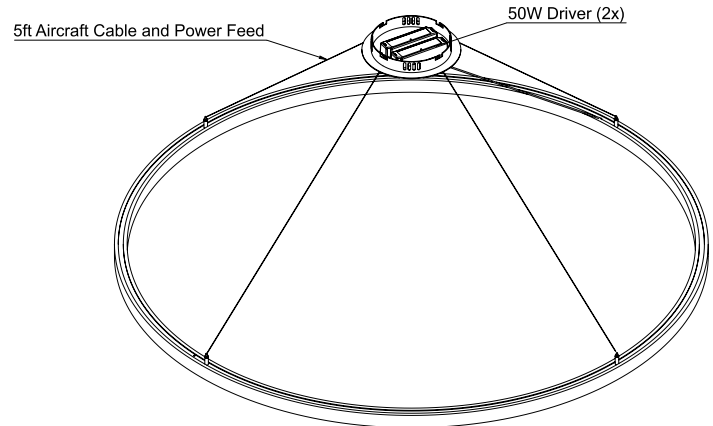

Cross Section

Project:	Type:
	Comments:

■ **IP HALO Direct 35**

Dimensions

Technical Details

Central Mounting – Pendant

Cross Section

Project:	Type:
	Comments:

■ IP HALO Direct 47

Dimensions

Technical Details

Central Mounting – Pendant

Cross Section

Project:	Type:
	Comments:

■ **IP HALO Direct 59**

Dimensions

Technical Details

Central Mounting – Pendant

Cross Section

Project:	Type:
	Comments:

■ IP HALO Direct 78

Dimensions

Technical Details

Consists of 3 Sections