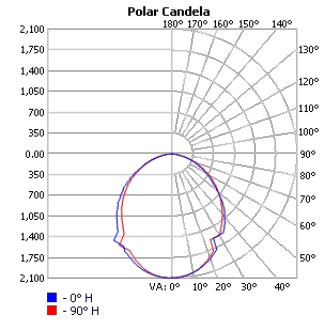

Technical Details

Consists of 3 Sections

Cross Section

Project:	Type:
	Comments:

Photometrics

TECHOLED-IP-HALO-D-23-LO-30

TECHOLED-IP-HALO-D-23-ME-30

TECHOLED-IP-HALO-D-23-HI-30