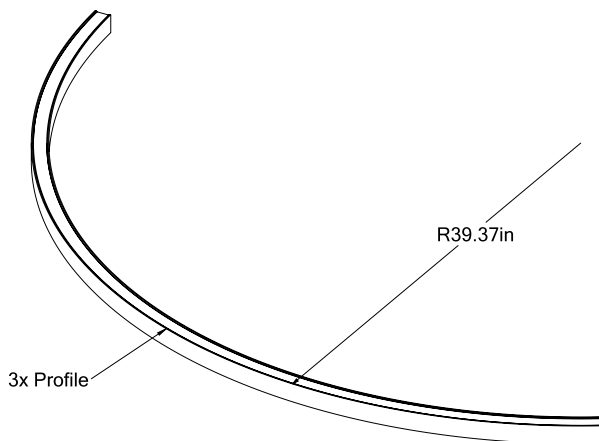

Technical Details

Central Mounting – Pendant

Cross Section

Project:	Type:
	Comments:

■ IP HALO Direct 78

Dimensions

Technical Details

Consists of 3 Sections

Cross Section

Project:	Type:
	Comments:

■ **IP HALO Direct 95**

Dimensions

Technical Details

Consists of 3 Sections

Cross Section

Project:	Type:
	Comments:

■ **IP HALO Direct 118**

Dimensions

Technical Details

Consists of 3 Sections

Cross Section

Project:	Type:
	Comments:

■ **IP HALO Direct 196**

Dimensions