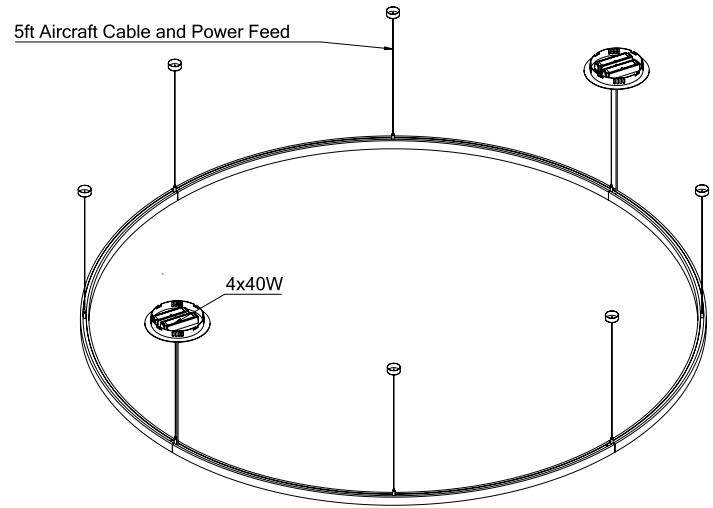

Technical Details

Central Mounting – Pendant

Cross Section

Project:	Type:
	Comments:

■ IP HALO Direct 78

Dimensions

Technical Details

Consists of 3 Sections

Cross Section

Project:	Type:
	Comments:

■ **IP HALO Direct 95**

Dimensions

Technical Details

Consists of 3 Sections

Cross Section

Project:	Type:
	Comments:

■ **IP HALO Direct 118**

Dimensions

Technical Details

Consists of 3 Sections

Cross Section

Project:	Type:
	Comments:

■ **IP HALO Direct 196**

Dimensions