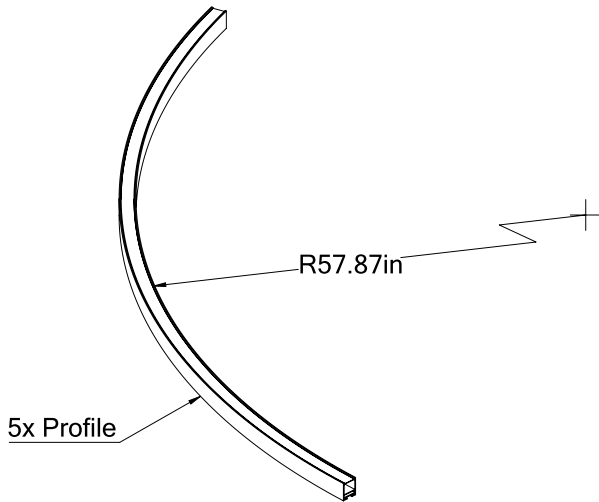

Technical Details

Central Mounting – Pendant

Cross Section

Project:	Type:
	Comments:

■ IP HALO Direct 78

Dimensions

Technical Details

Consists of 3 Sections

Cross Section

Project:	Type:
	Comments:

■ **IP HALO Direct 95**

Dimensions

Technical Details

Consists of 3 Sections

Cross Section

Project:	Type:
	Comments:

■ **IP HALO Direct 118**

Dimensions

Technical Details

Consists of 3 Sections

Cross Section

Project:	Type:
	Comments:

■ **IP HALO Direct 196**

Dimensions