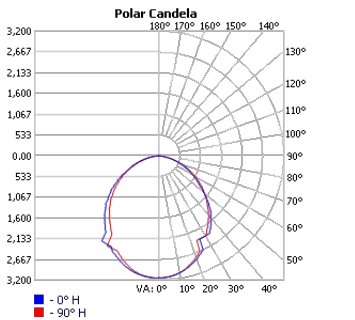

TECHOLED-IP-HALO-D-95-LO-30