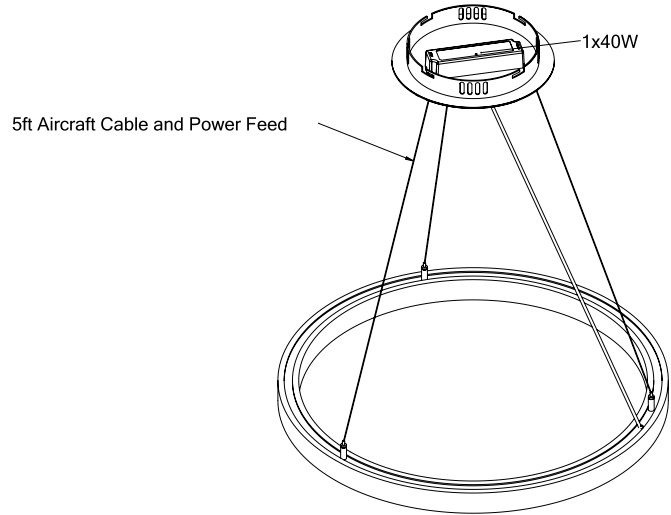

Technical Details