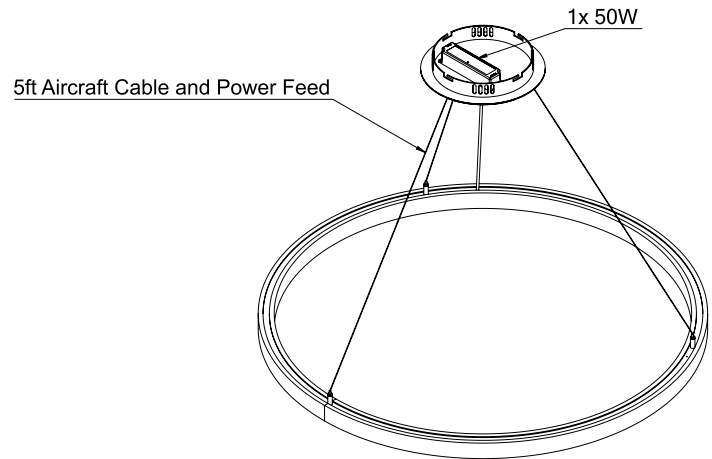

Cross Section

Project:	Type:
	Comments:

■ **IP HALO Direct 35**

Dimensions

Technical Details

Central Mounting – Pendant

Cross Section

Project:	Type:
	Comments: