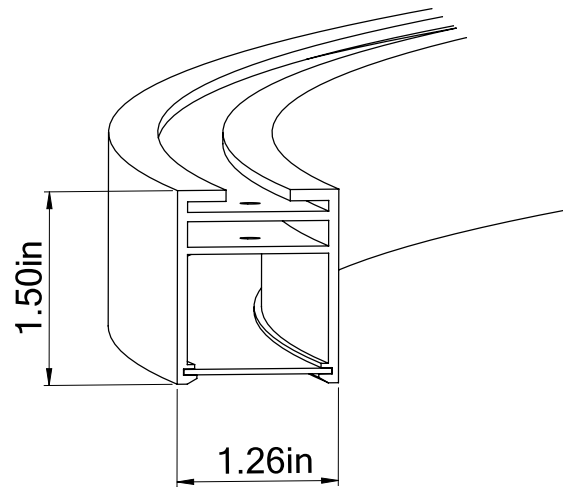

Options (cont.) Details

Code	Description
EM	Emergency Battery Backup (remote)

Project:	Type:
	Comments:

Dimension and Mounting

IP HALO Direct 23

Dimensions

Technical Details

Central Mounting – Pendant