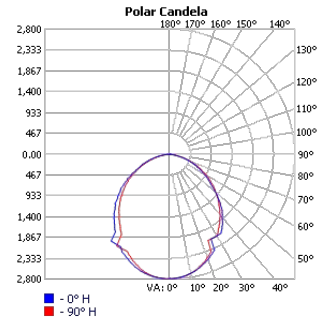

TECHOLED-IP-HALO-D-35-HI-30