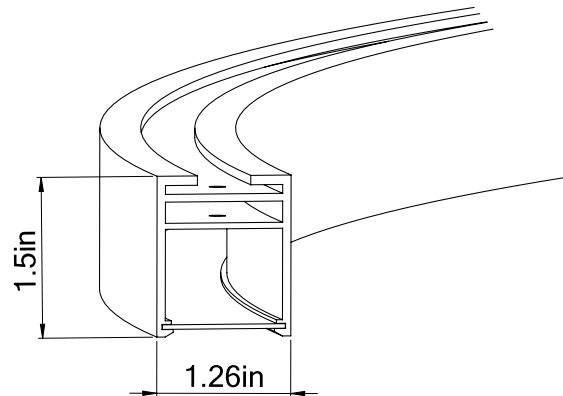

■ IP HALO Direct 47

Dimensions

Technical Details

Central Mounting – Pendant

Cross Section

Project:	Type:
	Comments:

■ **IP HALO Direct 59**

Dimensions

Technical Details

Central Mounting – Pendant

Cross Section

Project:	Type:
	Comments:

■ IP HALO Direct 78

Dimensions

Technical Details

Consists of 3 Sections