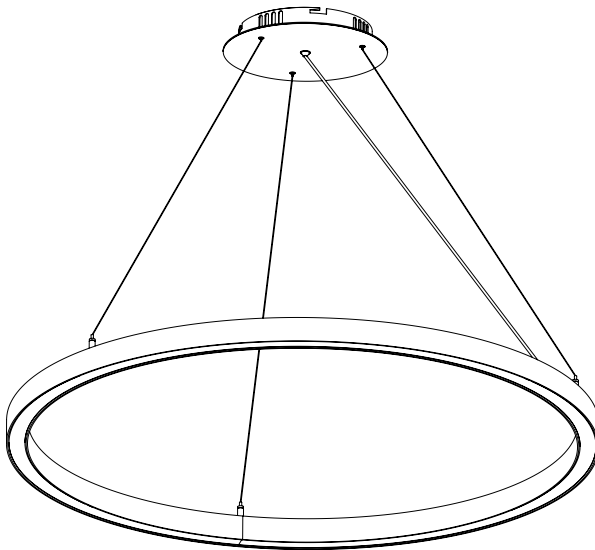

Cross Section

Project:	Type:
	Comments:

■ **IP HALO Direct 35**

Dimensions

Technical Details

Central Mounting – Pendant

Cross Section

Project:	Type:
	Comments:

■ IP HALO Direct 47

Dimensions

Technical Details

Central Mounting – Pendant

Cross Section

Project:	Type:
	Comments:

■ **IP HALO Direct 59**

Dimensions

Technical Details

Central Mounting – Pendant

Cross Section

Project:	Type:
	Comments:

■ IP HALO Direct 78

Dimensions

Technical Details

Consists of 3 Sections