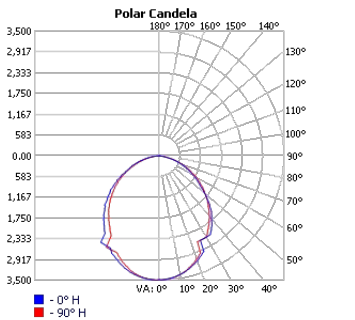

TECHOLED-IP-HALO-D-118-LO-30