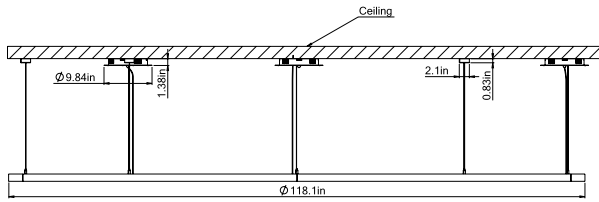

Cross Section

Project:	Type:
	Comments:

■ **IP HALO Direct 95**

Dimensions

Technical Details

Consists of 3 Sections

Cross Section

Project:	Type:
	Comments:

■ **IP HALO Direct 118**

Dimensions

Technical Details

Consists of 3 Sections

Cross Section

Project:	Type:
	Comments:

■ **IP HALO Direct 196**

Dimensions