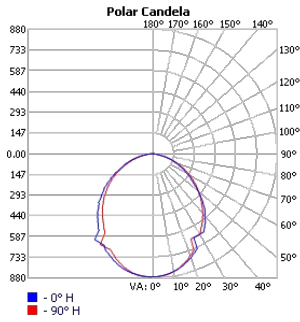

■ **IP HALO Direct 118**

Dimensions

Technical Details

Consists of 3 Sections

Cross Section

Project:	Type:
	Comments:

■ **IP HALO Direct 196**

Dimensions

Technical Details

Consists of 3 Sections

Cross Section

Project:	Type:
	Comments:

Photometrics

TECHOLED-IP-HALO-D-23-LO-30

TECHOLED-IP-HALO-D-23-ME-30

TECHOLED-IP-HALO-D-23-HI-30