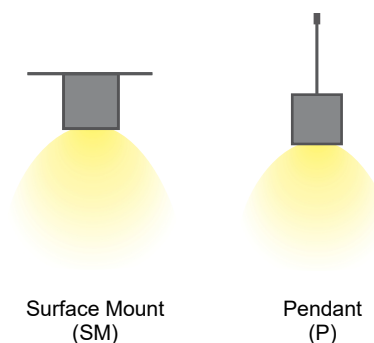

Installation