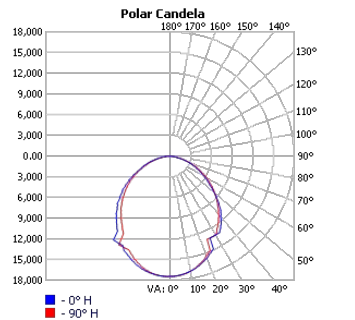

TECHOLED-IP-HALO-D-196-HI-30