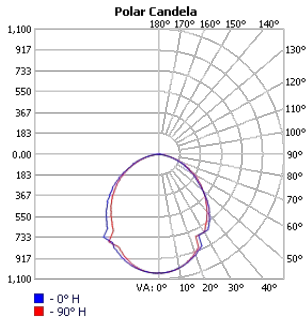

■ **IP HALO Direct 118**

Dimensions

Technical Details

Consists of 3 Sections

Cross Section

Project:	Type:
	Comments:

■ **IP HALO Direct 196**

Dimensions

Technical Details

Consists of 3 Sections

Cross Section

Project:	Type:
	Comments:

Photometrics

TECHOLED-IP-HALO-D-23-LO-30

TECHOLED-IP-HALO-D-23-ME-30

TECHOLED-IP-HALO-D-23-HI-30