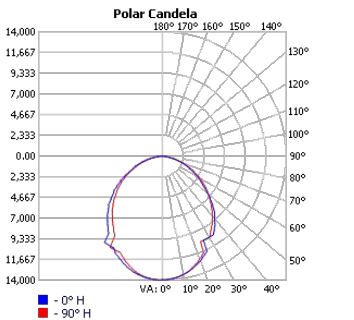

TECHOLED-IP-HALO-D-196-ME-30