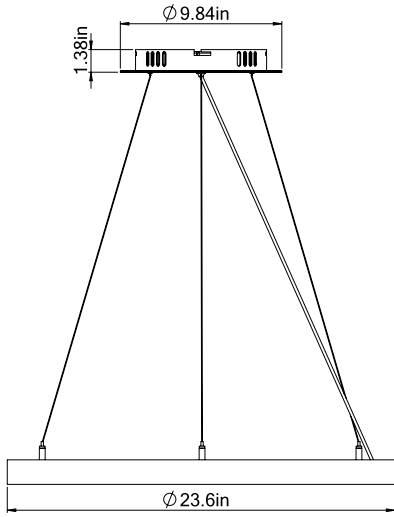

Project:	Type:
	Comments:

Dimension and Mounting

IP HALO Direct 23

Dimensions