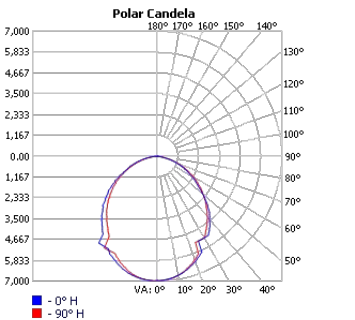

TECHOLED-IP-HALO-D-196-LO-30