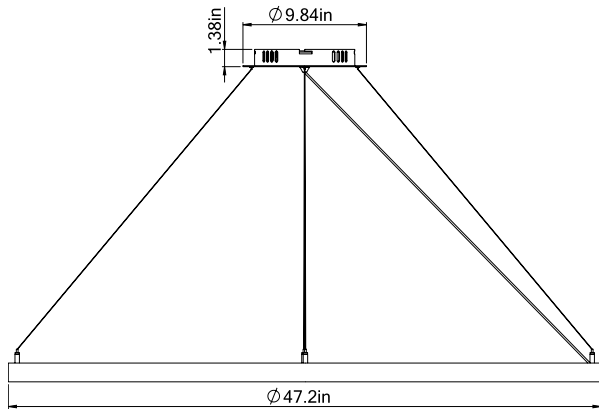

Cross Section

Project:	Type:
	Comments:

■ **IP HALO Direct 35**

Dimensions

Technical Details

Central Mounting – Pendant

Cross Section

Project:	Type:
	Comments:

■ IP HALO Direct 47

Dimensions

Technical Details

Central Mounting – Pendant

Cross Section

Project:	Type:
	Comments:

■ **IP HALO Direct 59**

Dimensions