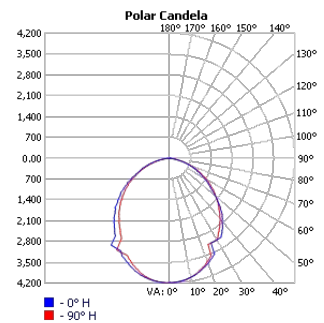

TECHOLED-IP-HALO-D-47-HI-30