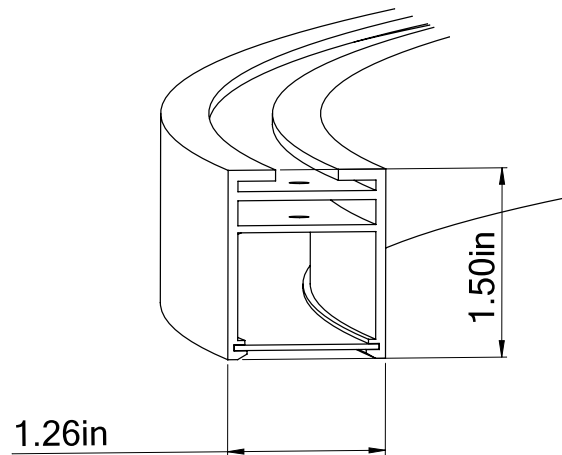

■ IP HALO Direct 47

Dimensions

Technical Details

Central Mounting – Pendant

Cross Section

Project:	Type:
	Comments:

■ **IP HALO Direct 59**

Dimensions

Technical Details

Central Mounting – Pendant

Cross Section

Project:	Type:
	Comments:

■ IP HALO Direct 78

Dimensions

Technical Details

Consists of 3 Sections

Cross Section

Project:	Type:
	Comments:

■ **IP HALO Direct 95**

Dimensions

Technical Details

Consists of 3 Sections

Cross Section

Project:	Type:
	Comments: