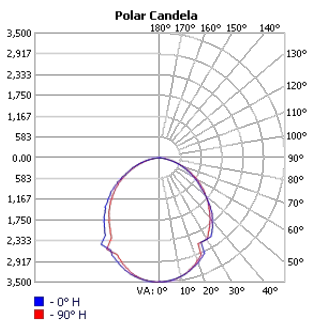

TECHOLED-IP-HALO-D-35-LO-30

TECHOLED-IP-HALO-D-35-ME-30

TECHOLED-IP-HALO-D-35-HI-30

TECHOLED-IP-HALO-D-47-LO-30

TECHOLED-IP-HALO-D-47-ME-30

TECHOLED-IP-HALO-D-47-HI-30

TECHOLED-IP-HALO-D-59-LO-30

TECHOLED-IP-HALO-D-59-ME-30