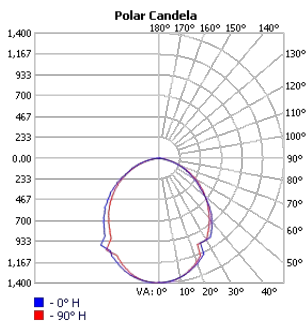

TECHOLED-IP-HALO-D-47-LO-30