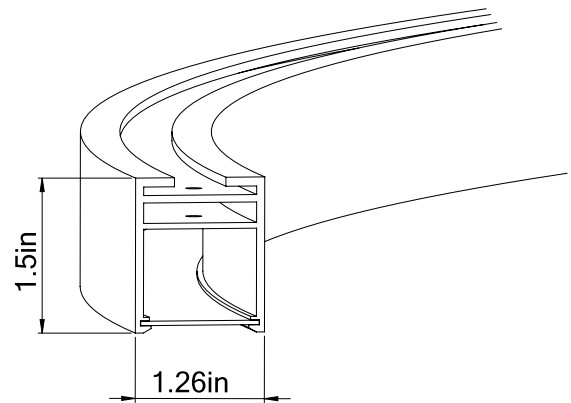

Cross Section

Project:	Type:
	Comments:

■ **IP HALO Direct 95**

Dimensions

Technical Details

Consists of 3 Sections

Cross Section

Project:	Type:
	Comments:

■ **IP HALO Direct 118**

Dimensions

Technical Details

Consists of 3 Sections

Cross Section

Project:	Type:
	Comments:

■ **IP HALO Direct 196**

Dimensions