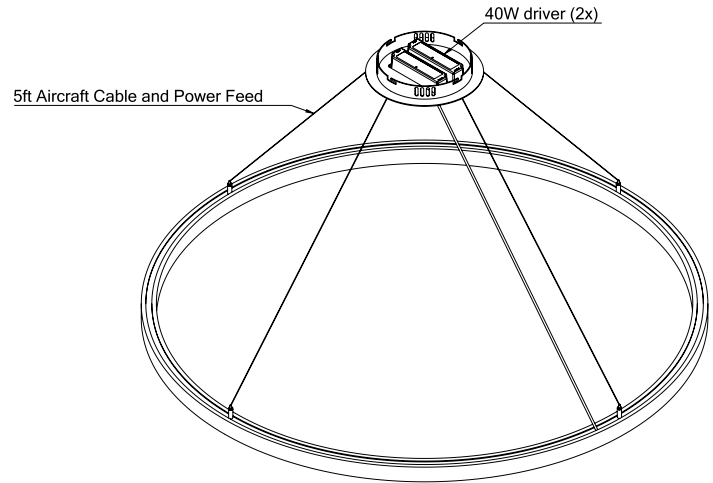

Technical Details