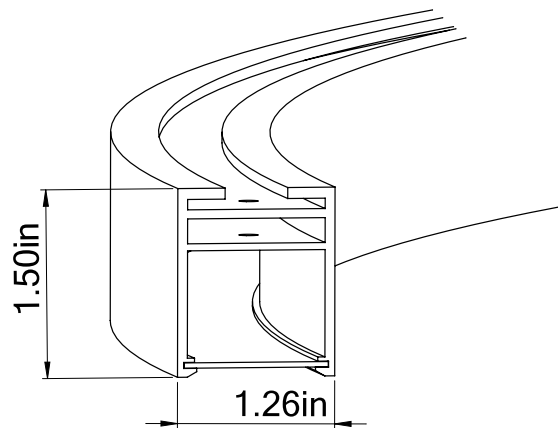

■ IP HALO Direct 47

Dimensions

Technical Details

Central Mounting – Pendant

Cross Section

Project:	Type:
	Comments:

■ **IP HALO Direct 59**

Dimensions

Technical Details

Central Mounting – Pendant

Cross Section

Project:	Type:
	Comments:

■ IP HALO Direct 78

Dimensions

Technical Details

Consists of 3 Sections