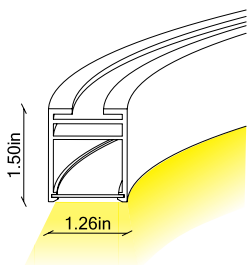

Cross Section