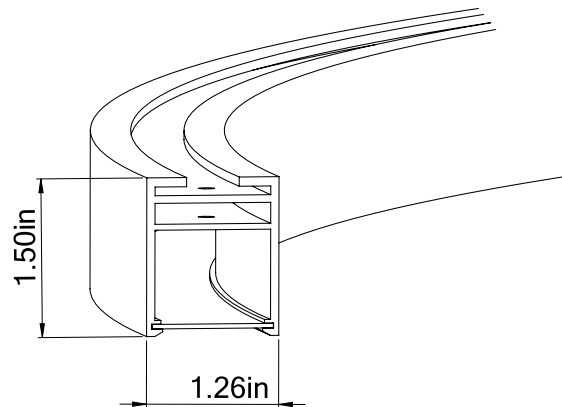

Cross Section

Project:	Type:
	Comments:

■ **IP HALO Direct 35**

Dimensions

Technical Details

Central Mounting – Pendant

Cross Section

Project:	Type:
	Comments:

■ IP HALO Direct 47

Dimensions

Technical Details

Central Mounting – Pendant

Cross Section

Project:	Type:
	Comments:

■ **IP HALO Direct 59**

Dimensions