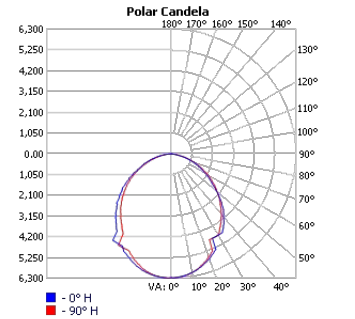

TECHOLED-IP-HALO-D-78-HI-30