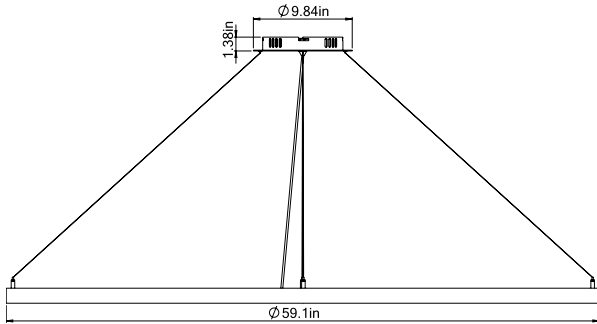

■ IP HALO Direct 47

Dimensions

Technical Details

Central Mounting – Pendant

Cross Section

Project:	Type:
	Comments:

■ **IP HALO Direct 59**

Dimensions