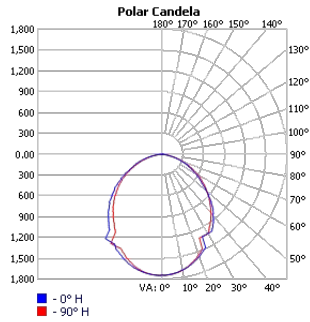

TECHOLED-IP-HALO-D-35-ME-30