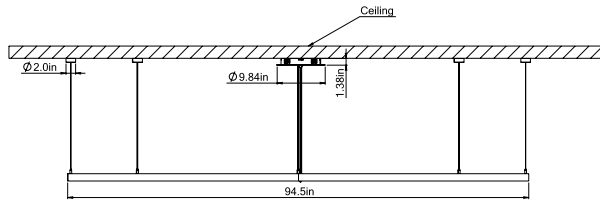

Technical Details

Central Mounting – Pendant

Cross Section

Project:	Type:
	Comments:

■ IP HALO Direct 78

Dimensions

Technical Details

Consists of 3 Sections

Cross Section

Project:	Type:
	Comments:

■ **IP HALO Direct 95**

Dimensions

Technical Details

Consists of 3 Sections

Cross Section

Project:	Type:
	Comments:

■ **IP HALO Direct 118**

Dimensions

Technical Details

Consists of 3 Sections

Cross Section

Project:	Type:
	Comments:

■ **IP HALO Direct 196**

Dimensions