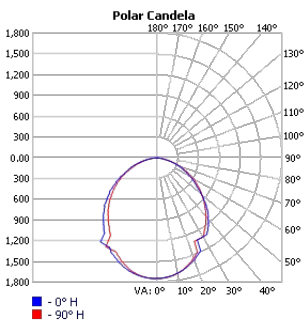

TECHOLED-IP-HALO-D-35-LO-30

TECHOLED-IP-HALO-D-35-ME-30

TECHOLED-IP-HALO-D-35-HI-30

TECHOLED-IP-HALO-D-47-LO-30

TECHOLED-IP-HALO-D-47-ME-30

TECHOLED-IP-HALO-D-47-HI-30

TECHOLED-IP-HALO-D-59-LO-30

TECHOLED-IP-HALO-D-59-ME-30