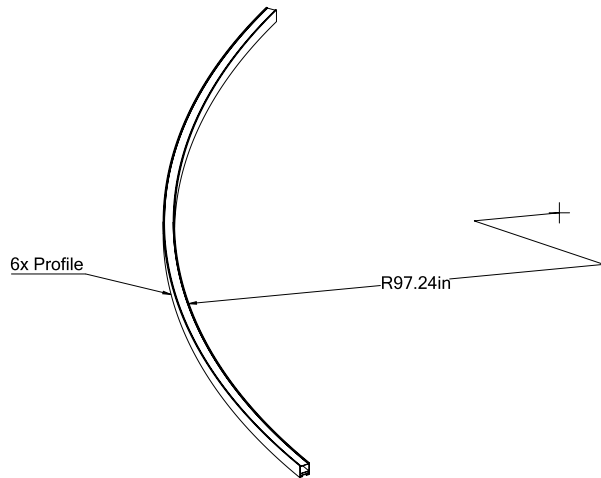

Consists of 3 Sections