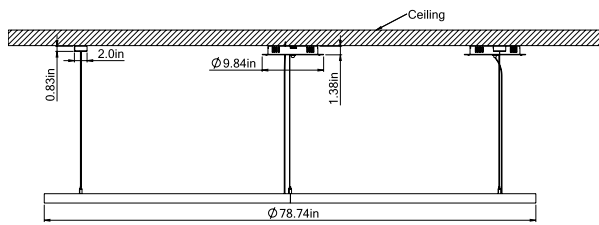

■ IP HALO Direct 47

Dimensions

Technical Details

Central Mounting – Pendant

Cross Section

Project:	Type:
	Comments:

■ **IP HALO Direct 59**

Dimensions

Technical Details

Central Mounting – Pendant

Cross Section

Project:	Type:
	Comments:

■ IP HALO Direct 78

Dimensions

Technical Details

Consists of 3 Sections

Cross Section

Project:	Type:
	Comments:

■ **IP HALO Direct 95**

Dimensions

Technical Details

Consists of 3 Sections

Cross Section

Project:	Type:
	Comments:

■ **IP HALO Direct 118**

Dimensions

Technical Details

Consists of 3 Sections

Cross Section

Project:	Type:
	Comments:

■ **IP HALO Direct 196**

Dimensions