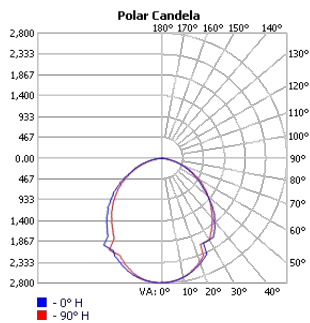

TECHOLED-IP-HALO-D-35-LO-30

TECHOLED-IP-HALO-D-35-ME-30

TECHOLED-IP-HALO-D-35-HI-30

TECHOLED-IP-HALO-D-47-LO-30

TECHOLED-IP-HALO-D-47-ME-30

TECHOLED-IP-HALO-D-47-HI-30

TECHOLED-IP-HALO-D-59-LO-30

TECHOLED-IP-HALO-D-59-ME-30