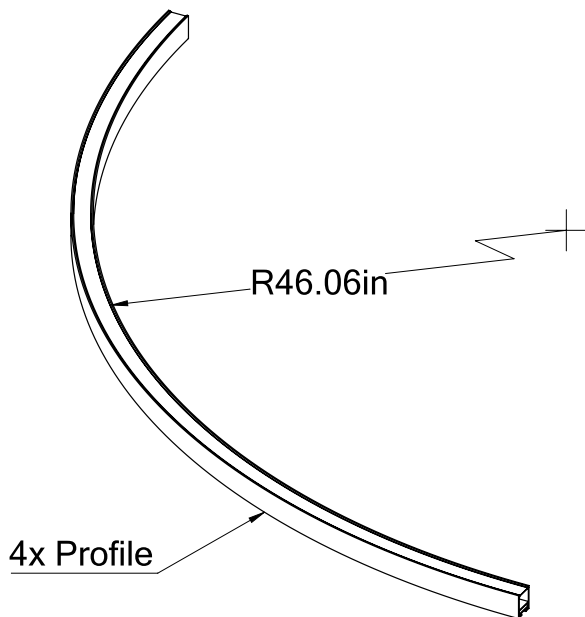

■ IP HALO Direct 47

Dimensions

Technical Details

Central Mounting – Pendant

Cross Section

Project:	Type:
	Comments:

■ **IP HALO Direct 59**

Dimensions

Technical Details

Central Mounting – Pendant

Cross Section

Project:	Type:
	Comments:

■ IP HALO Direct 78

Dimensions

Technical Details

Consists of 3 Sections

Cross Section

Project:	Type:
	Comments:

■ **IP HALO Direct 95**

Dimensions

Technical Details

Consists of 3 Sections

Cross Section

Project:	Type:
	Comments:

■ **IP HALO Direct 118**

Dimensions

Technical Details

Consists of 3 Sections

Cross Section

Project:	Type:
	Comments:

■ **IP HALO Direct 196**

Dimensions