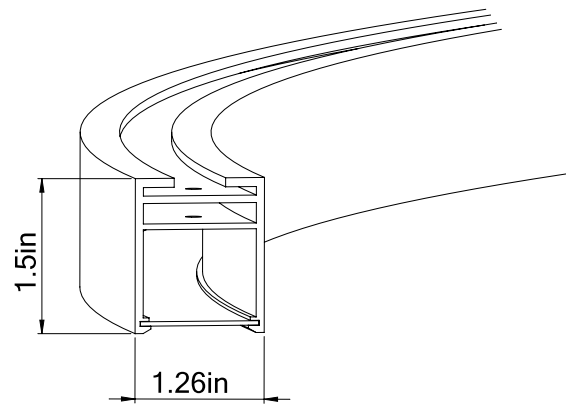

Cross Section

Project:	Type:
	Comments:

■ **IP HALO Direct 95**

Dimensions

Technical Details

Consists of 3 Sections

Cross Section

Project:	Type:
	Comments:

■ **IP HALO Direct 118**

Dimensions

Technical Details

Consists of 3 Sections

Cross Section

Project:	Type:
	Comments:

■ **IP HALO Direct 196**

Dimensions