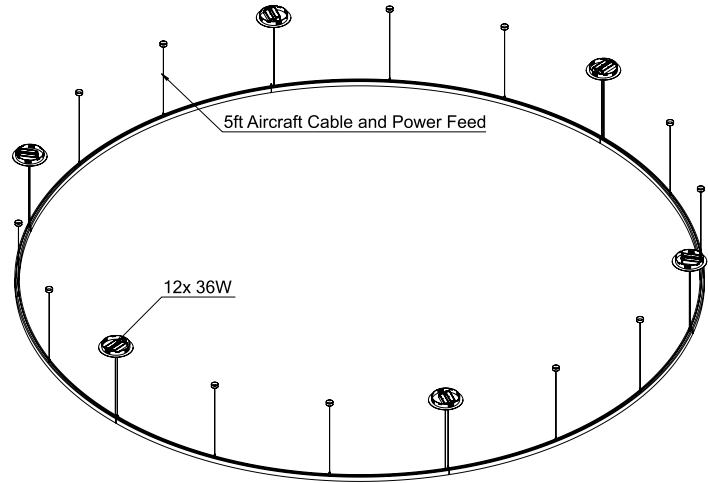

Cross Section

Project:	Type:
	Comments:

■ **IP HALO Direct 95**

Dimensions

Technical Details

Consists of 3 Sections

Cross Section

Project:	Type:
	Comments:

■ **IP HALO Direct 118**

Dimensions

Technical Details

Consists of 3 Sections

Cross Section

Project:	Type:
	Comments:

■ **IP HALO Direct 196**

Dimensions