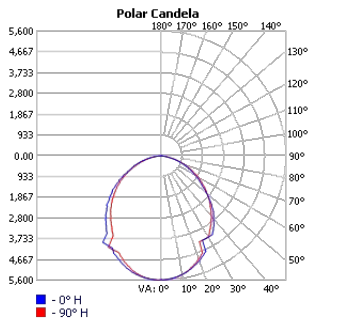

TECHOLED-IP-HALO-D-95-ME-30