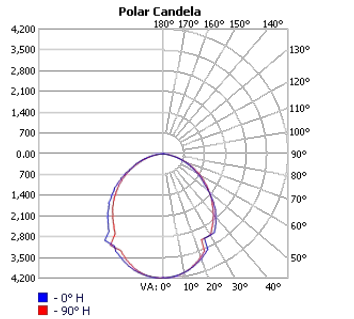

TECHOLED-IP-HALO-D-78-ME-30