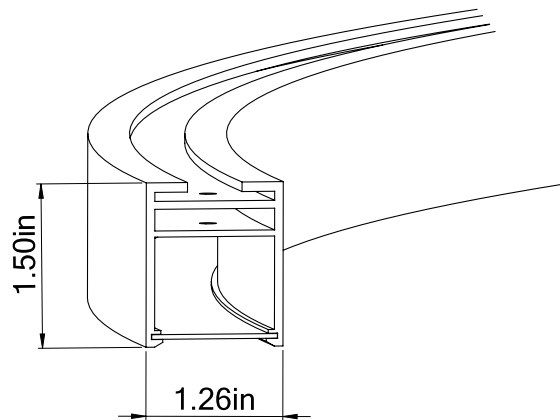

Cross Section