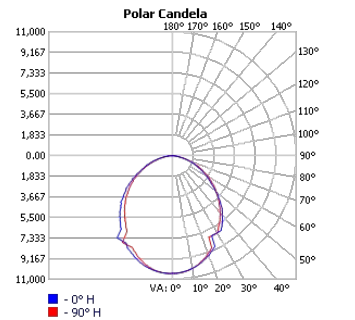

TECHOLED-IP-HALO-D-118-HI-30