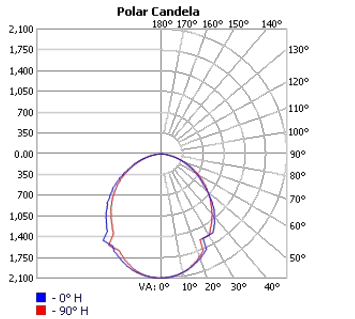

Project:	Type:
	Comments:

TECHOLED-IP-HALO-D-78-LO-30