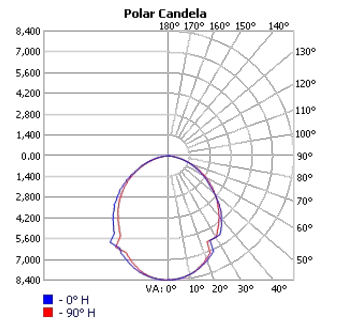

TECHOLED-IP-HALO-D-95-HI-30