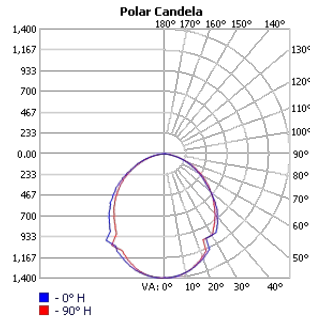

Technical Details

Consists of 3 Sections

Cross Section

Project:	Type:
	Comments:

Photometrics

TECHOLED-IP-HALO-D-23-LO-30

TECHOLED-IP-HALO-D-23-ME-30

TECHOLED-IP-HALO-D-23-HI-30