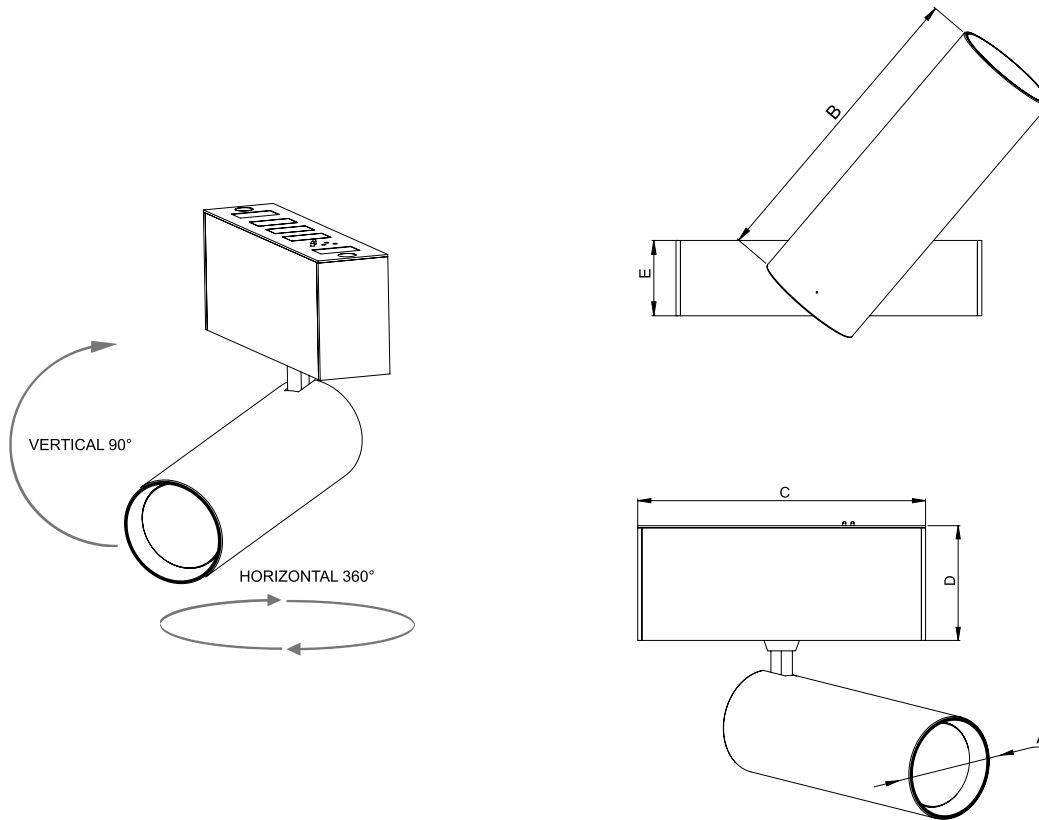

Performance

Output	Lumens / W
Medium	65

Fixture ID Details

Code	Description
MT-S-10	10W Adjustable Spotlight Module

Controller Options Details

Code	Description
X	None - only works with Single Circuit track
DC	Double Circuit - only works with Double Circuit track
CA	Casambi - only works with Casambi Circuit track
DA	Dali - only works with Casambi Circuit track and Dali driver
WL	Wireless

Project:	Type:
	Comments:

Dimension and Mounting

TECHOLED-MT-S-10

FIXTURE ID	A	B	C	D	E
TechoLED-MT-S-10	1.96"	5.5"	5.43"	2.16"	1.34"

Project:	Type:
	Comments:

 **Photometrics**

-  **TechoLED-MT-S-10**

Project:	Type:
	Comments: