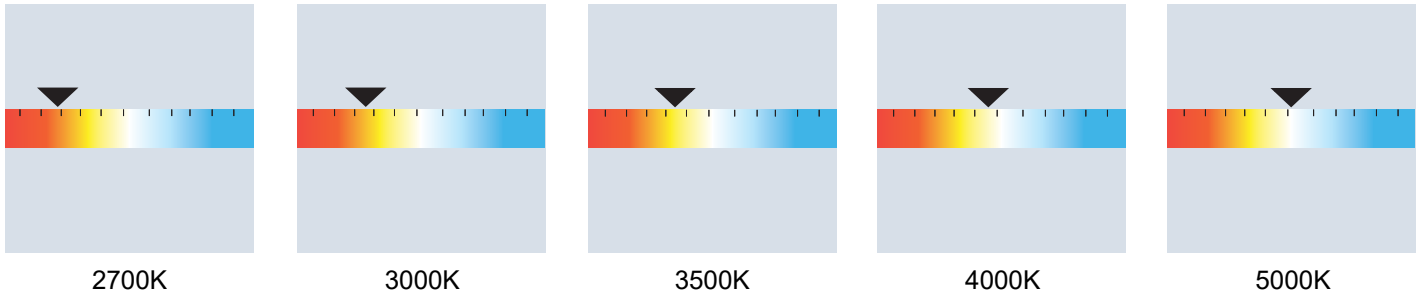

Project:	Type:
	Comments:

Color Temperature

Color Temperature