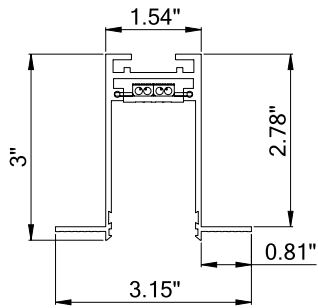

Project:	Type:
	Comments:

■ **No-trim Recessed Mount (D) - mud in**