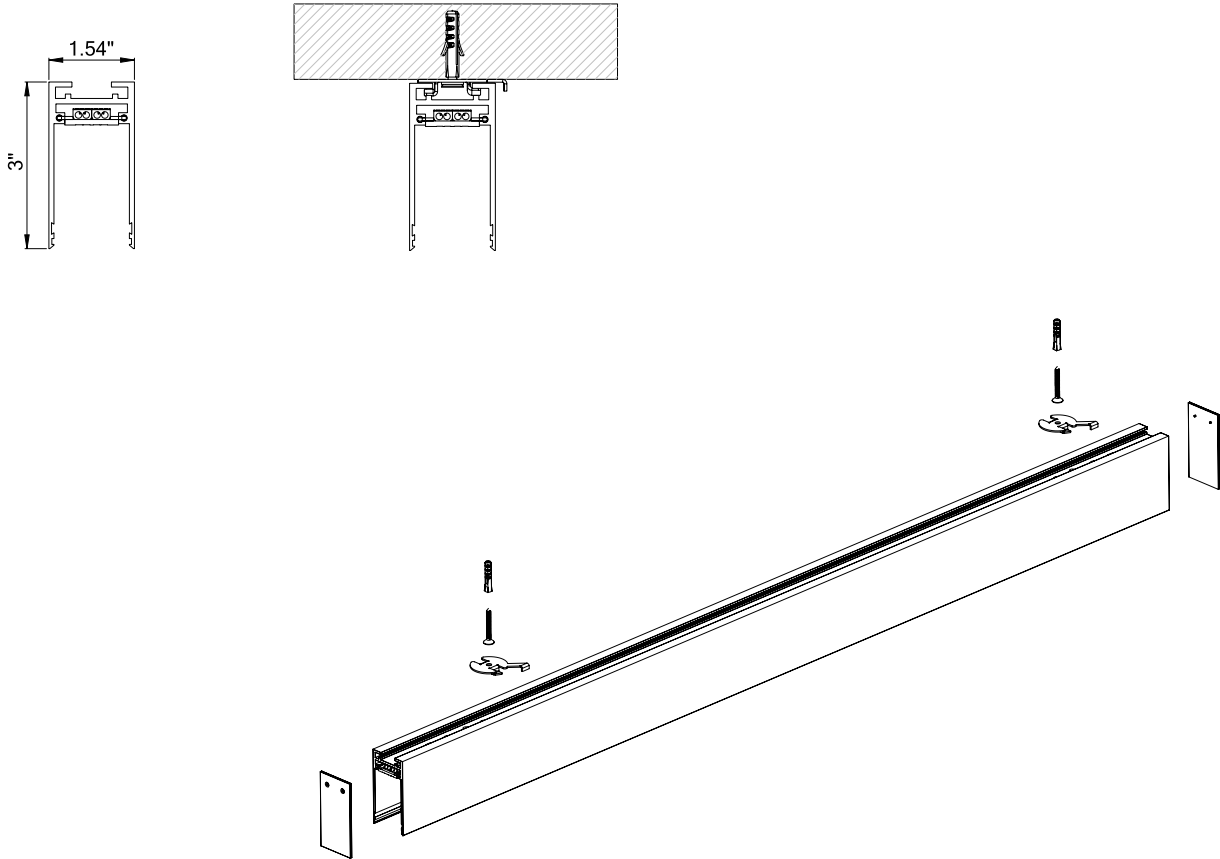

Project:	Type:
	Comments:

■ Surface Mount (D)