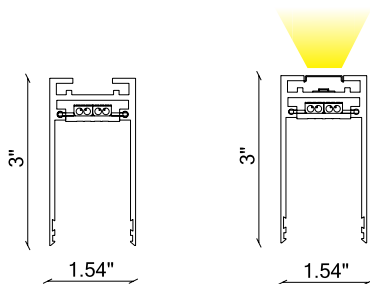

Cross Section