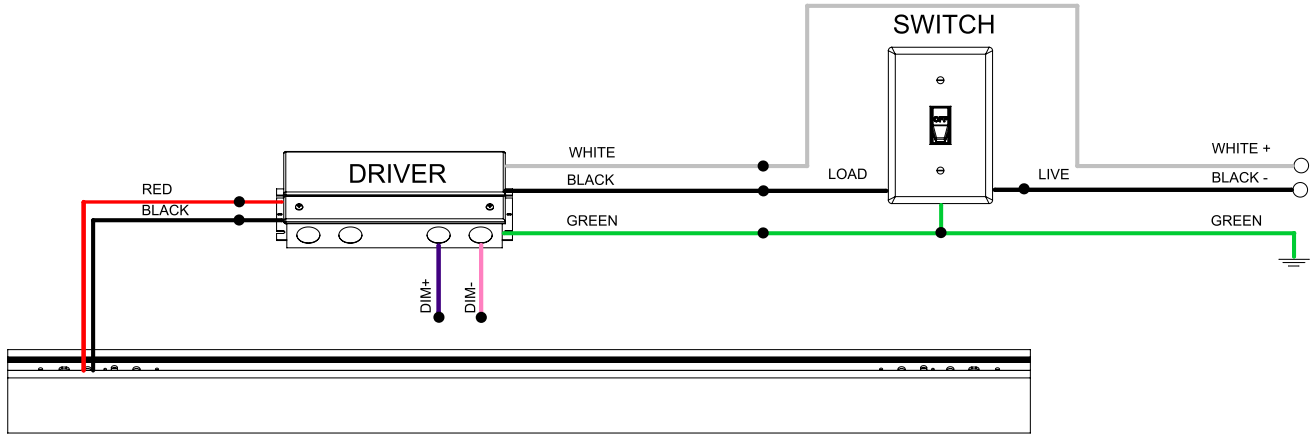

Project:	Type:
	Comments:

■ Wiring Diagram