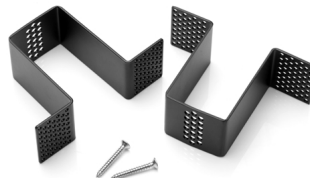

TECHOLED-MT-R-INNCORNER

4.84x4.84x2.99"

inner corner for recessed mud-in installation

TECHOLED-MT-R-OUTERCORNER

4.84x4.84x2.99"

outer corner for recessed mud-in installation

TECHOLED-MT-RK

3.93x1.49x2.63"