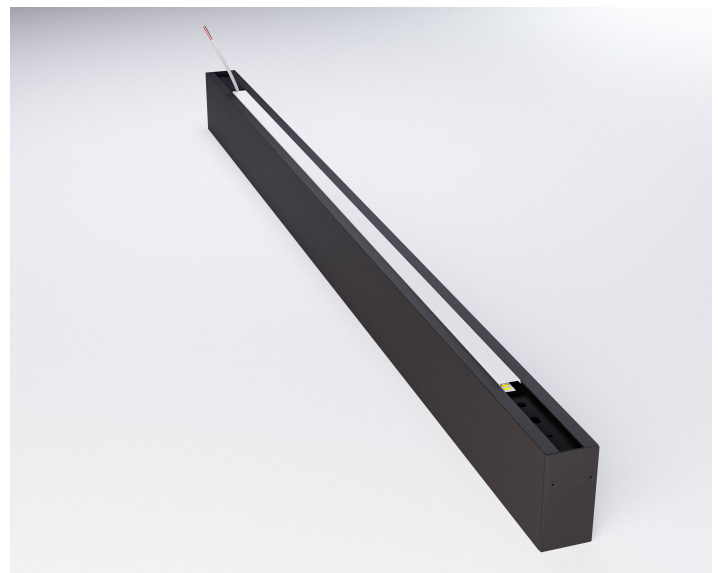

FIXTURE ID	A	B	C	D	E
MT-DI-2	3"	1.54"	2'	3.15"	1"
MT-DI-4	3"	1.54"	4'	3.15"	1"
MT-DI-6	3"	1.54"	6'	3.15"	1"
MT-DI-8	3"	1.54"	8'	3.15"	1"