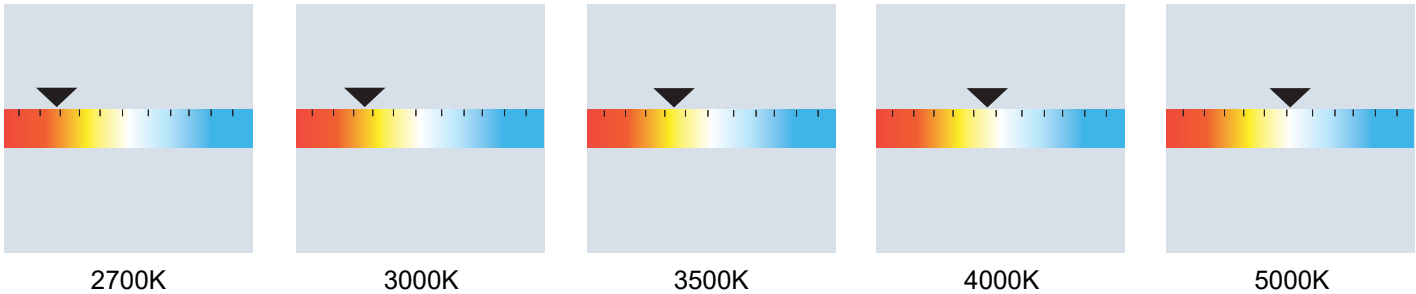

Color Temperature

Color Temperature

Tunable White