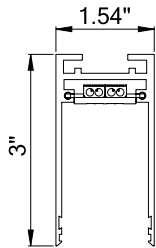

Mounting Details

Code	Description
P	Pendant
SM	Surface Mount
R	Recessed (in accessible ceiling only)
RP	Recessed (mud-in)

Project:	Type:
	Comments:

Dimension and Mounting - Direct Distribution (D)

FIXTURE ID	A	B	C	D	E
MT-D-2	3"	1.54"	2'	3.15"	1"
MT-D-4	3"	1.54"	4'	3.15"	1"
MT-D-6	3"	1.54"	6'	3.15"	1"
MT-D-8	3"	1.54"	8'	3.15"	1"