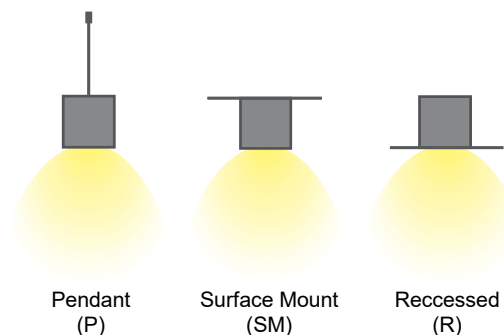

Installation