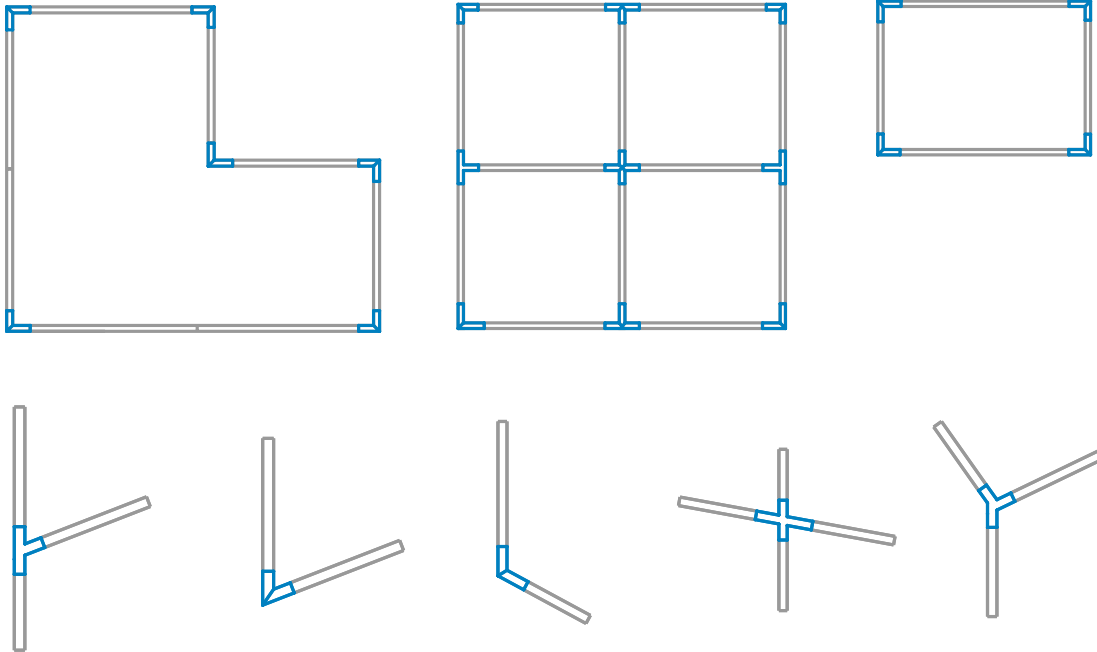

Project:	Type:
	Comments:

Patterns Option Examples

For a custom pattern please contact sales@techoled.com