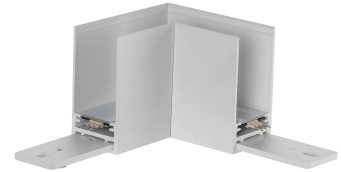

Connectors

TECHOLED-MT-5DCORNER

4.33X4.33"

45° sharp corner, for pendant/surface mount and recessed installation

TECHOLED-MT-XCORNER

5.59x5.59"

X corner for pendant/surface mount and recessed installation

TECHOLED-MT-TCORNER

5.07x6.25"

T corner for pendant/surface mount and recessed installation

TECHOLED-MT-LCORNER

3.54x3.54x2.99"

L corner for pendant/surface mount and recessed installation

TECHOLED-MT-INNCORNER

4.84x4.94x2.99"