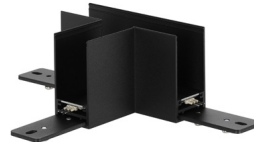

Connectors

TECHOLED-MT-5DCORNER

4.33X4.33"

45° sharp corner, for pendant/surface mount and recessed installation

TECHOLED-MT-XCORNER

5.59x5.59"

X corner for pendant/surface mount and recessed installation

TECHOLED-MT-TCORNER

5.07x6.25"

T corner for pendant/surface mount and recessed installation

TECHOLED-MT-LCORNER

3.54x3.54x2.99"

L corner for pendant/surface mount and recessed installation

TECHOLED-MT-INNCORNER

4.84x4.94x2.99"