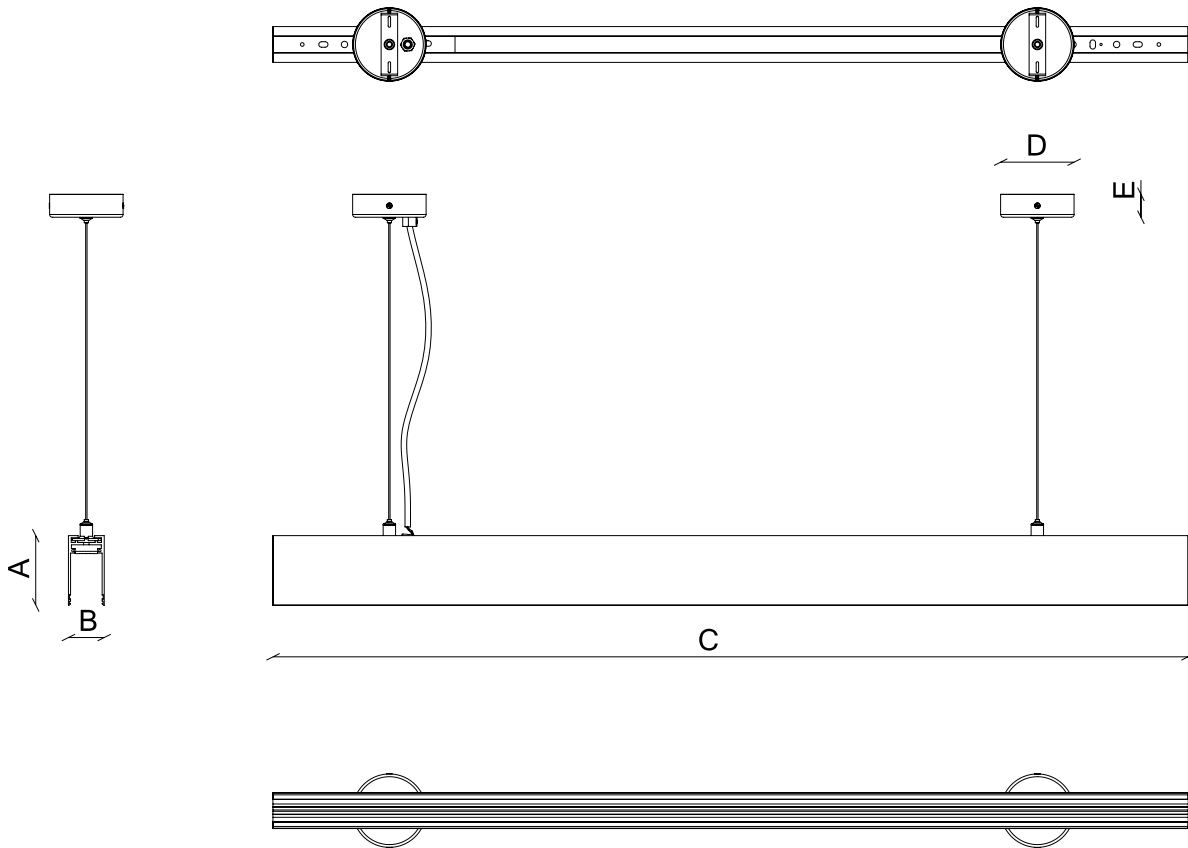

Mounting Details

Code	Description
P	Pendant
SM	Surface Mount
R	Recessed (in accessible ceiling only)
RP	Recessed (mud-in)

Project:	Type:
	Comments:

Dimension and Mounting - Direct Distribution (D)

FIXTURE ID	A	B	C	D	E
MT-D-2	3"	1.54"	2'	3.15"	1"
MT-D-4	3"	1.54"	4'	3.15"	1"
MT-D-6	3"	1.54"	6'	3.15"	1"
MT-D-8	3"	1.54"	8'	3.15"	1"