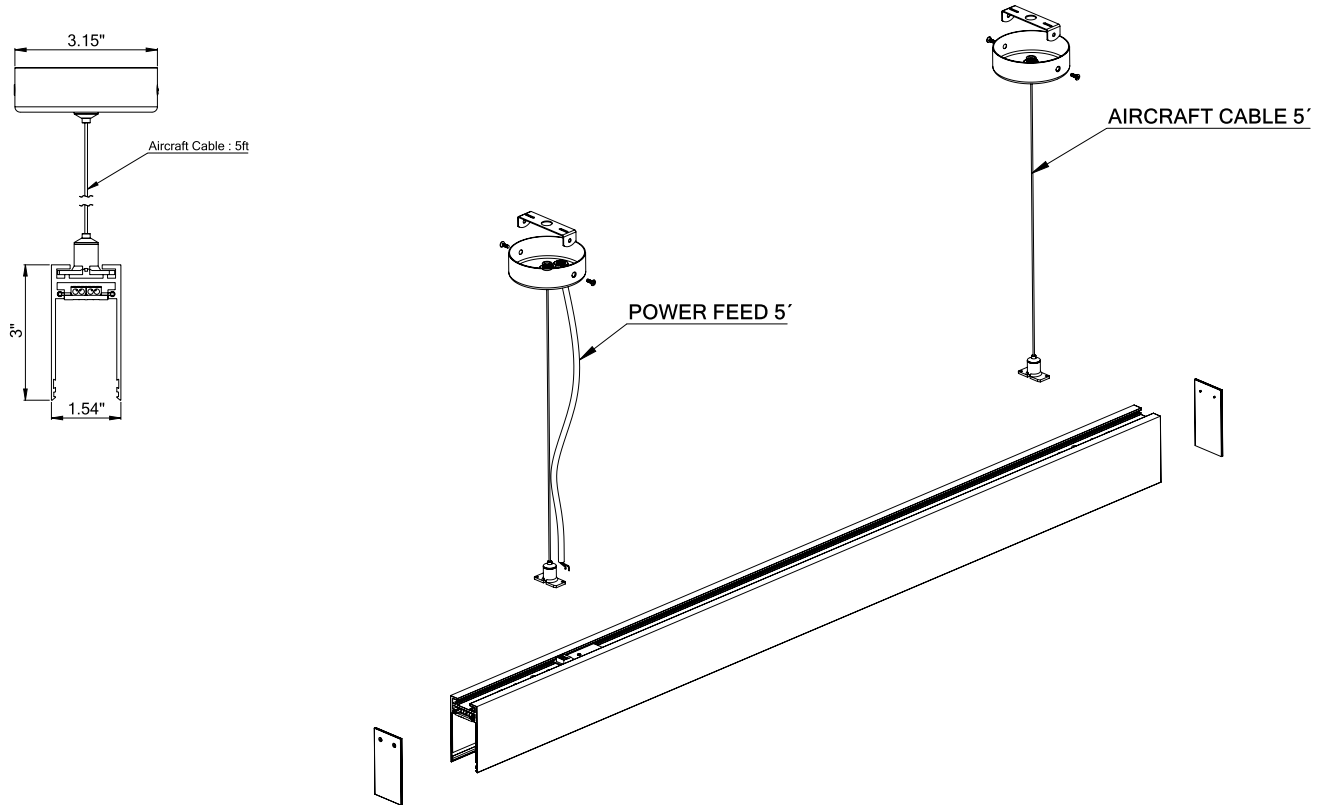

Project:	Type:
	Comments:

■ Pendant Mounting (D)