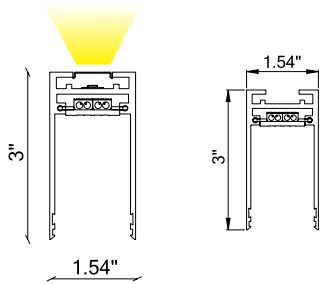

FIXTURE ID	A	B	C	D	E
MT-DI-2	3"	1.54"	2'	3.15"	1"
MT-DI-4	3"	1.54"	4'	3.15"	1"
MT-DI-6	3"	1.54"	6'	3.15"	1"
MT-DI-8	3"	1.54"	8'	3.15"	1"

Project:	Type:
	Comments:

■ Wiring Diagram

Project:	Type:
	Comments: