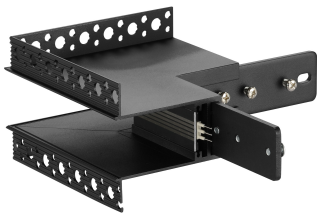

TECHOLED-MT-R-OUTERCORNER

4.84x4.84x2.99"

outer corner for recessed mud-in installation