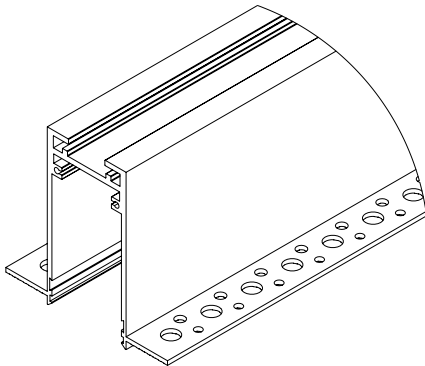

Project:	Type:
	Comments:

■ **No-trim Recessed Mount (D) - mud in**

■ **No-Trim Recessed Mount Kit**