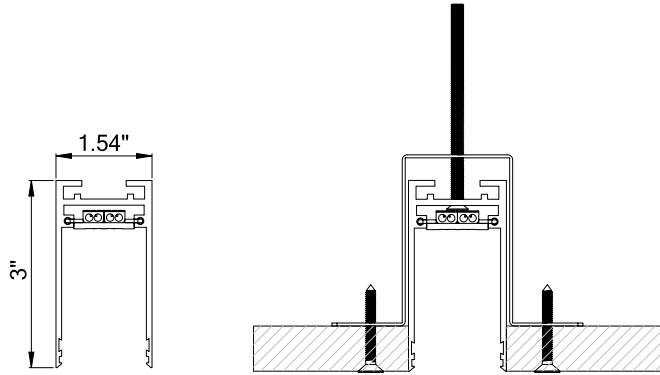

Project:	Type:
	Comments:

■ Recessed Mount (D)