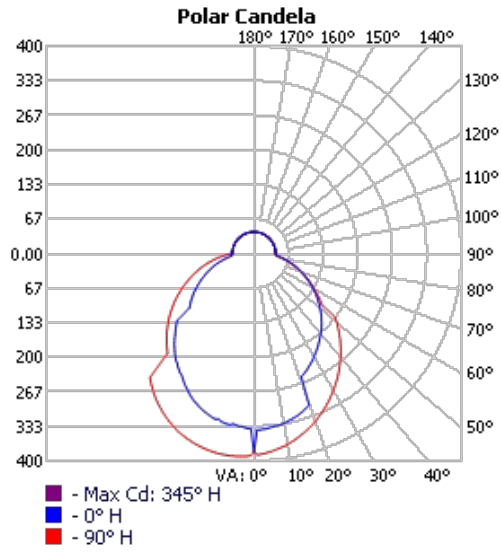

Project:	Type:
	Comments:

■ **TECHOLED-MT-SL-39-39W-3000K**