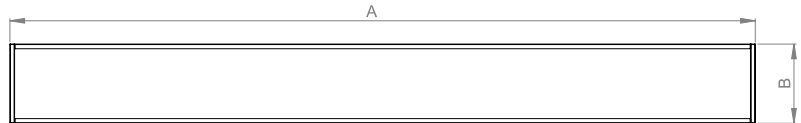

#### TECHOLED-MT-SL-26

FIXTURE ID	A	B	C
MT-SL-26	25.19"	1.33"	2.12"

Project:	Type:
	Comments:

■ **TECHOLED-MT-SL-39**

FIXTURE ID	A	B	C
MT-SL-39	37.71"	1.33"	2.16"

Project:	Type:
	Comments: