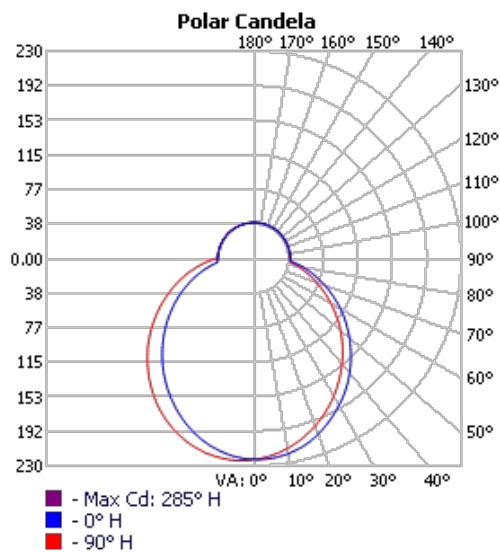

TECHOLED-MT-SL-26-26W-3000K