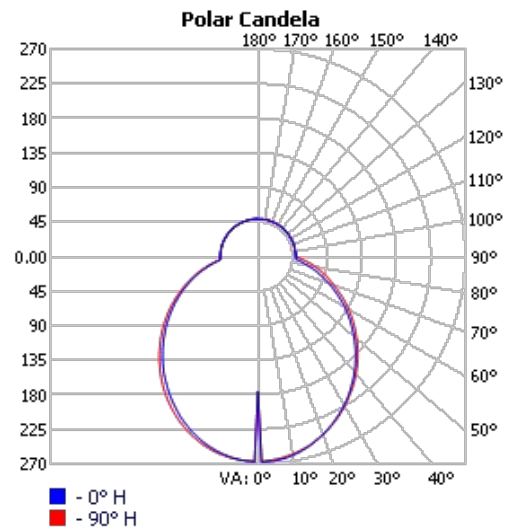

TECHOLED-MT-SL-26-26W-2700K