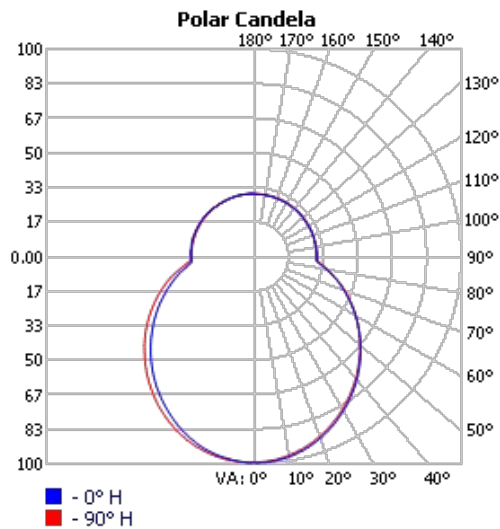

Project:	Type:
	Comments:

Photometrics

TECHOLED-MT-SL-13-13W-2700K