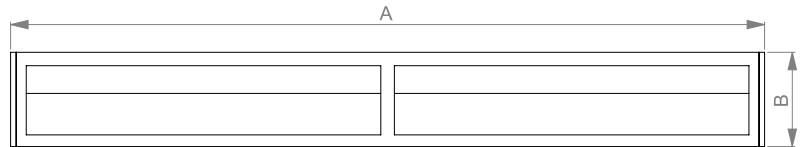

Project:	Type:
	Comments:

Dimension and Mounting

TECHOLED-MT-WW-8

FIXTURE ID	A	B	C
TechoLED-MT-WW-8	5.43	1.33"	2.18"