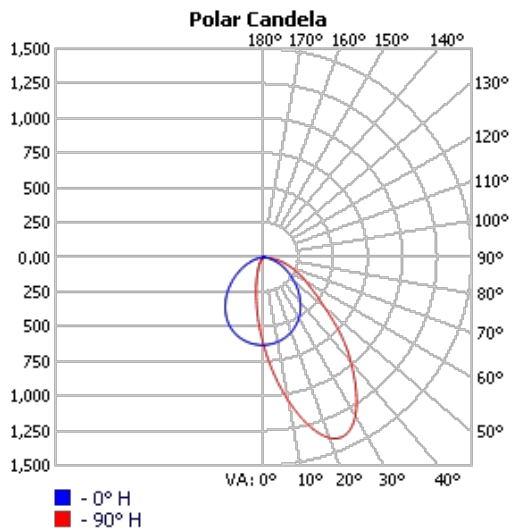

FIXTURE ID	A	B	C
MT-LL-24	15.75"	1.33"	2.18"

Project:	Type:
	Comments:

Photometrics

TECHOLED-MT-WW-8

TECHOLED-MT-WW-16

TECHOLED-MT-LL-8-8W-3000K

Project:	Type:
	Comments:

Finish Details (powder coat finish)