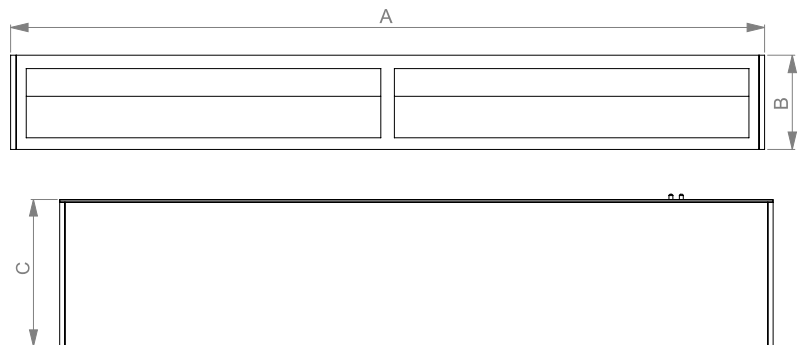

Project:	Type:
	Comments:

■ **TECHOLED-MT-WW-24**

FIXTURE ID	A	B	C
MT-LL-24	15.75"	1.33"	2.18"