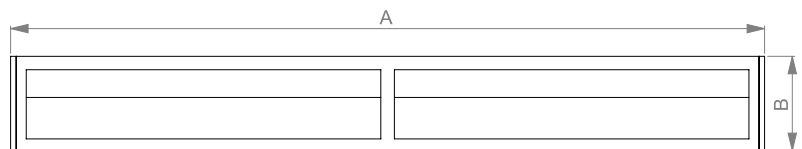

Project:	Type:
	Comments:

Dimension and Mounting

TECHOLED-MT-WW-8

FIXTURE ID	A	B	C
TechoLED-MT-WW-8	5.43	1.33"	2.18"

TECHOLED-MT-WW-16

FIXTURE ID	A	B	C
MT-WW-16	10.62"	1.33"	2.18"

Project:	Type:
	Comments:

■ **TECHOLED-MT-WW-24**