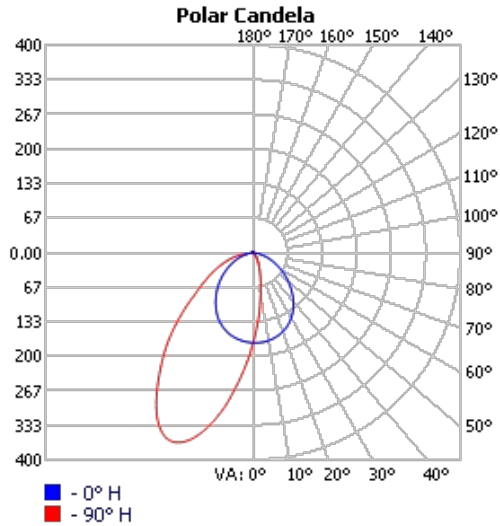

Project:	Type:
	Comments:

Photometrics

TECHOLED-MT-WW-8