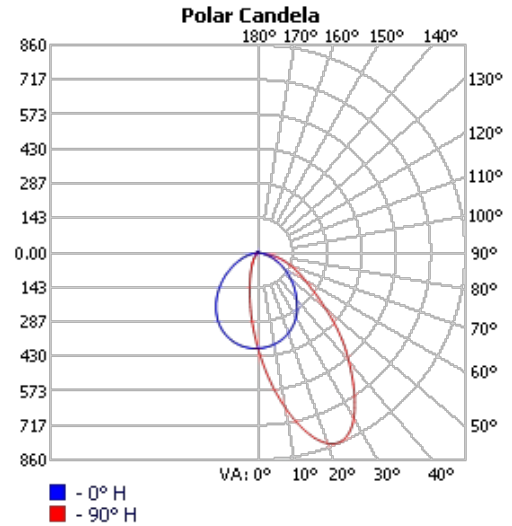

FIXTURE ID	A	B	C
MT-LL-24	15.75"	1.33"	2.18"

Project:	Type:
	Comments:

Photometrics

TECHOLED-MT-WW-8

TECHOLED-MT-WW-16

TECHOLED-MT-LL-8-8W-3000K

Project:	Type:
	Comments:

Finish Details (powder coat finish)