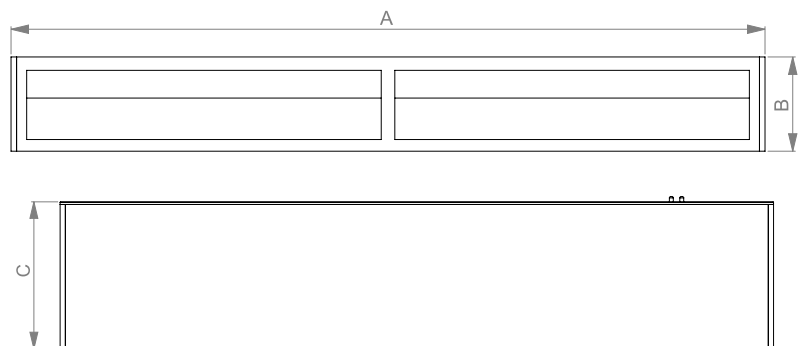

Project:	Type:
	Comments:

Dimension and Mounting

TECHOLED-MT-WW-8

FIXTURE ID	A	B	C
TechoLED-MT-WW-8	5.43	1.33"	2.18"

TECHOLED-MT-WW-16

FIXTURE ID	A	B	C
MT-WW-16	10.62"	1.33"	2.18"

Project:	Type:
	Comments:

■ **TECHOLED-MT-WW-24**