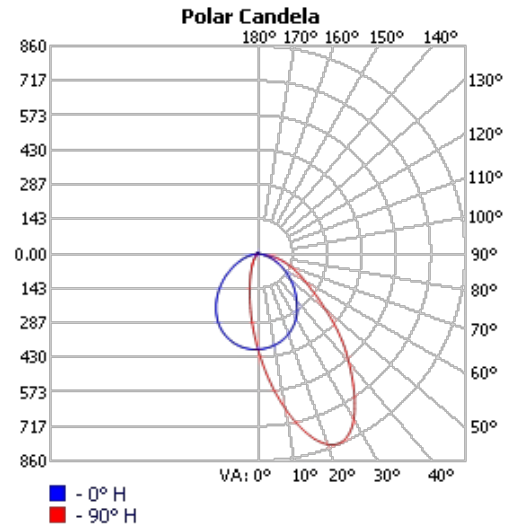

FIXTURE ID	A	B	C
MT-LL-24	15.75"	1.33"	2.18"

Project:	Type:
	Comments:

Photometrics

TECHOLED-MT-WW-8

TECHOLED-MT-WW-16

TECHOLED-MT-LL-8-8W-3000K

Project:	Type:
	Comments:

Finish Details (powder coat finish)