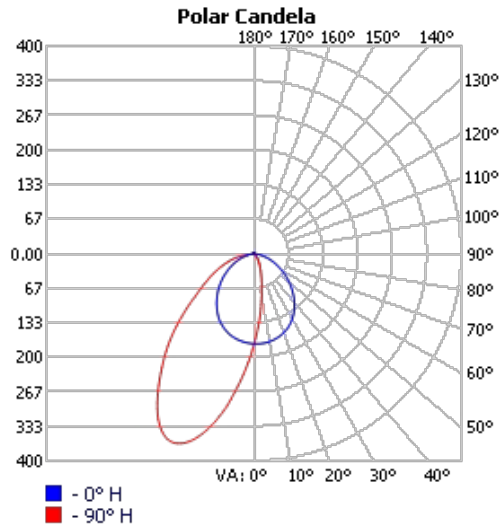

Project:	Type:
	Comments:

Photometrics

TECHOLED-MT-WW-8