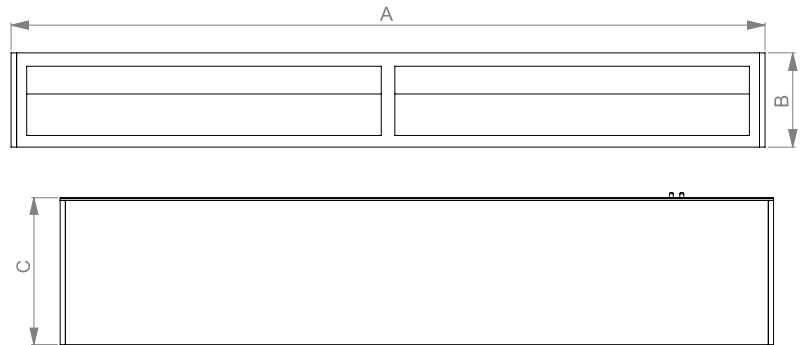

Project:	Type:
	Comments:

Dimension and Mounting

TECHOLED-MT-WW-8

FIXTURE ID	A	B	C
TechoLED-MT-WW-8	5.43	1.33"	2.18"

TECHOLED-MT-WW-16

FIXTURE ID	A	B	C
MT-WW-16	10.62"	1.33"	2.18"

Project:	Type:
	Comments:

■ **TECHOLED-MT-WW-24**