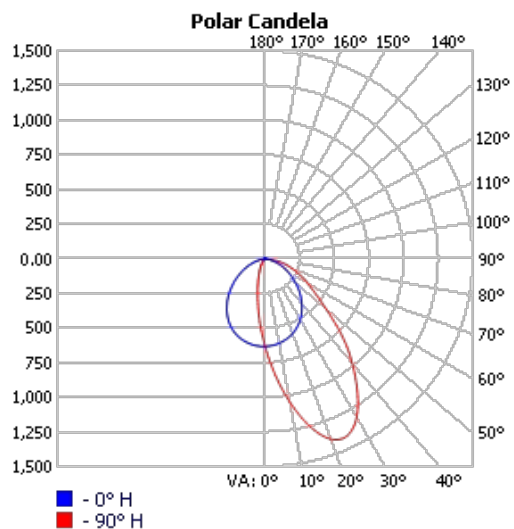

FIXTURE ID	A	B	C
MT-LL-24	15.75"	1.33"	2.18"

Project:	Type:
	Comments:

Photometrics

TECHOLED-MT-WW-8

TECHOLED-MT-WW-16

TECHOLED-MT-LL-8-8W-3000K

Project:	Type:
	Comments:

Finish Details (powder coat finish)