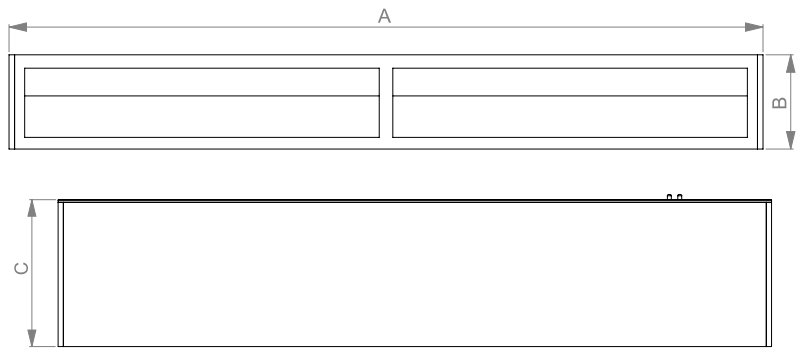

Project:	Type:
	Comments:

■ **TECHOLED-MT-WW-24**

FIXTURE ID	A	B	C
MT-LL-24	15.75"	1.33"	2.18"