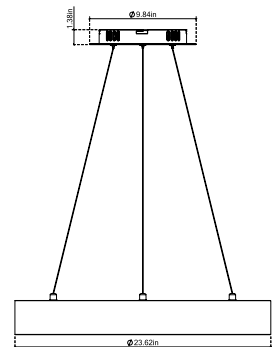

Options (cont.) Details

Code	Description
EM	Emergency Battery Backup (remote)

Project:	Type:
	Comments:

Dimensions and Mounting (Pendant)

TECHOLED-MS-DI-11-15

TECHOLED-MS-DI-15-20

TECHOLED-MS-DI-18-25

TECHOLED-MS-DI-23-40