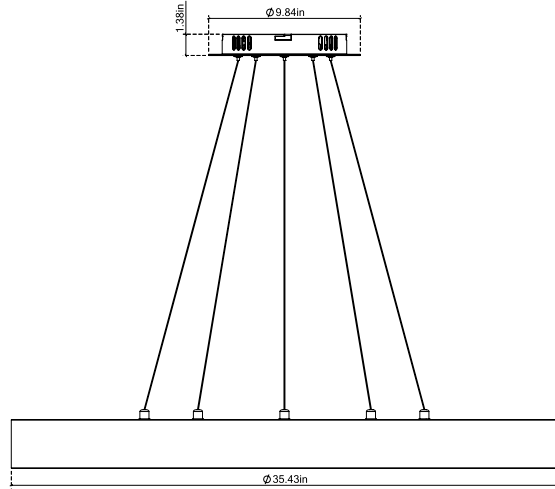

Project:	Type:
	Comments:

TECHOLED-MS-DI-35-90