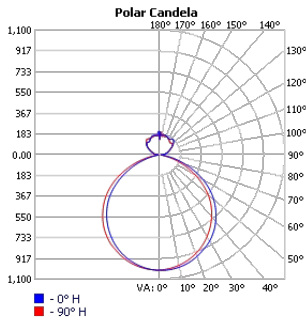

Project:	Type:
	Comments:

TECHOLED-MS-DI-35-90

TECHOLED-MS-DI-47-150

Project:	Type:
	Comments:

Photometrics

TECHOLED-MS-DI-18-LO-30

TECHOLED-MS-DI-18-ME-30

TECHOLED-MS-DI-18-HI-30