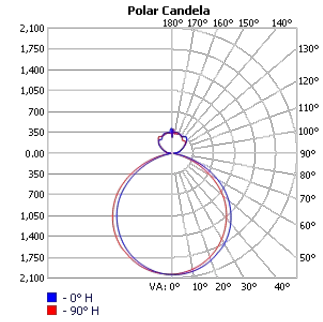

Project:	Type:
	Comments:

TECHOLED-MS-DI-35-90

TECHOLED-MS-DI-47-150

Project:	Type:
	Comments:

Photometrics

TECHOLED-MS-DI-18-LO-30

TECHOLED-MS-DI-18-ME-30

TECHOLED-MS-DI-18-HI-30