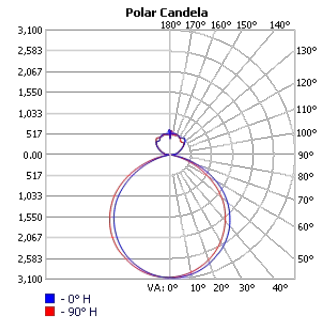

TECHOLED-MS-DI-23-HI-30