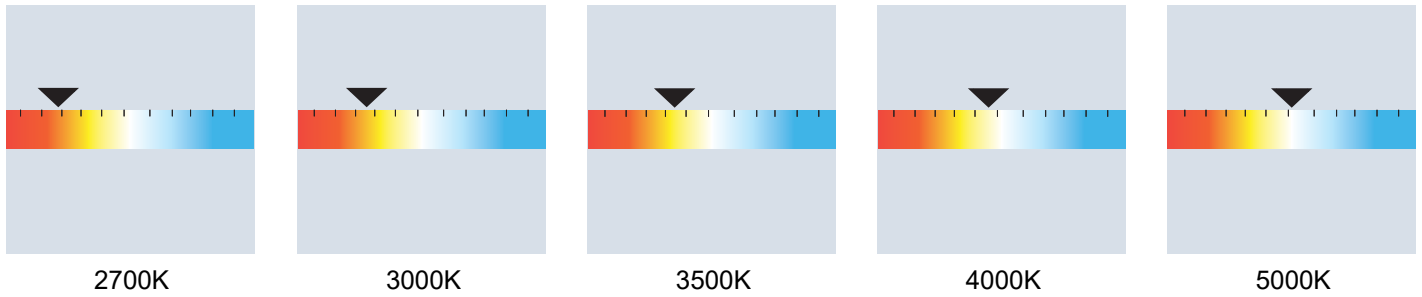

Project:	Type:
	Comments:

Color Temperature

Color Temperature