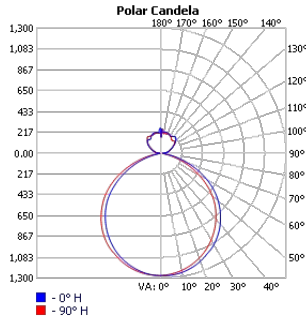

Project:	Type:
	Comments:

TECHOLED-MS-DI-35-90

TECHOLED-MS-DI-47-150

Project:	Type:
	Comments:

Photometrics

TECHOLED-MS-DI-18-LO-30

TECHOLED-MS-DI-18-ME-30

TECHOLED-MS-DI-18-HI-30