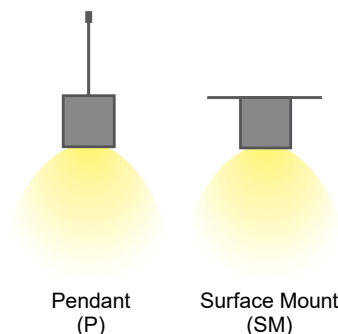

Installation