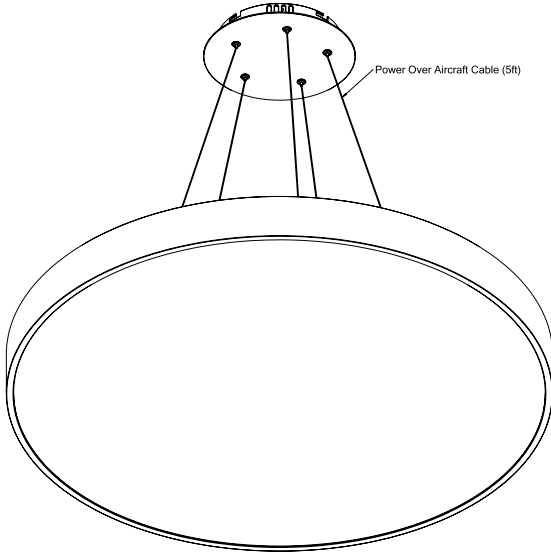

Project:	Type:
	Comments:

TECHOLED-MS-DI-35-90