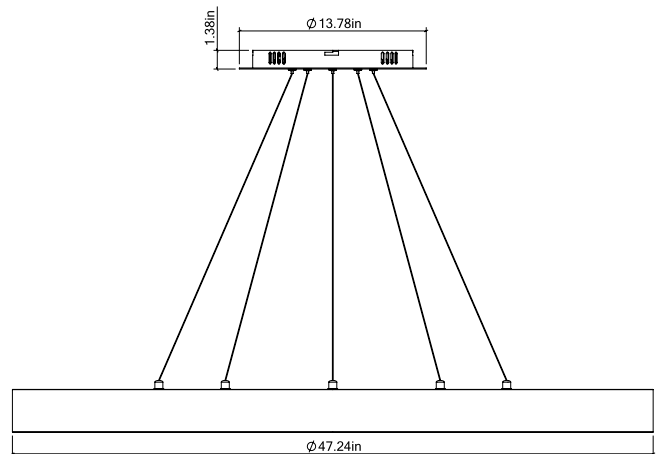

TECHOLED-MS-DI-47-150