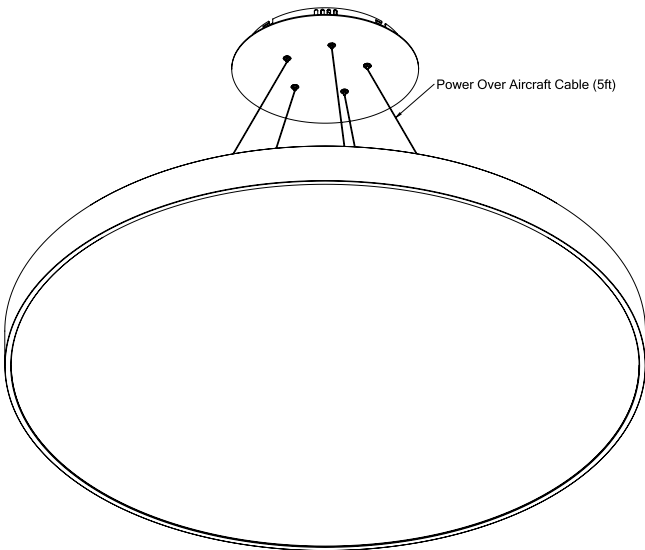

TECHOLED-MS-DI-47-150