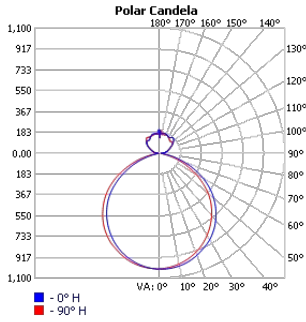

Project:	Type:
	Comments:

TECHOLED-MS-DI-35-90

TECHOLED-MS-DI-47-150

Project:	Type:
	Comments:

Photometrics

TECHOLED-MS-DI-18-LO-30

TECHOLED-MS-DI-18-ME-30

TECHOLED-MS-DI-18-HI-30