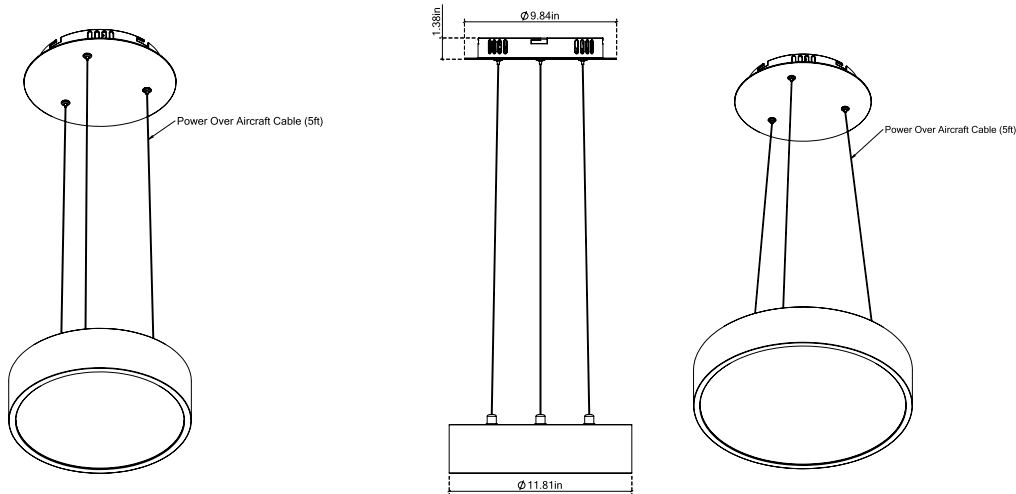

Options (cont.) Details

Code	Description
EM	Emergency Battery Backup (remote)

Project:	Type:
	Comments:

Dimensions and Mounting (Pendant)

TECHOLED-MS-DI-11-15

TECHOLED-MS-DI-15-20

TECHOLED-MS-DI-18-25

TECHOLED-MS-DI-23-40