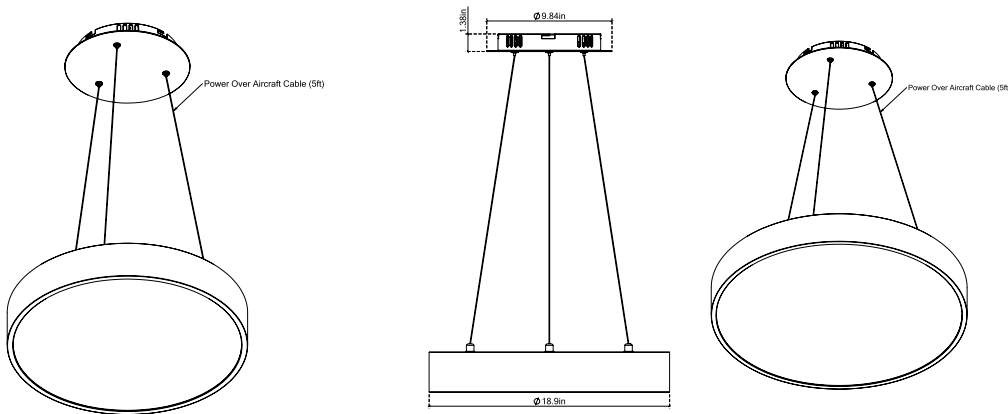

Options (cont.) Details

Code	Description
EM	Emergency Battery Backup (remote)

Project:	Type:
	Comments:

Dimensions and Mounting (Pendant)

TECHOLED-MS-DI-11-15

TECHOLED-MS-DI-15-20

TECHOLED-MS-DI-18-25

TECHOLED-MS-DI-23-40