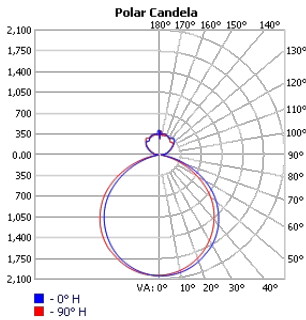

TECHOLED-MS-DI-23-ME-30