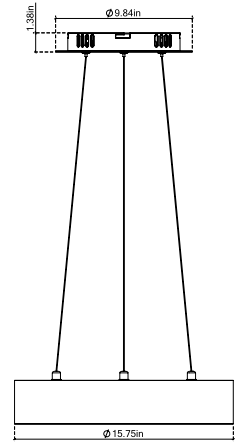

Options (cont.) Details

Code	Description
EM	Emergency Battery Backup (remote)

Project:	Type:
	Comments:

Dimensions and Mounting (Pendant)

TECHOLED-MS-DI-11-15

TECHOLED-MS-DI-15-20

TECHOLED-MS-DI-18-25

TECHOLED-MS-DI-23-40