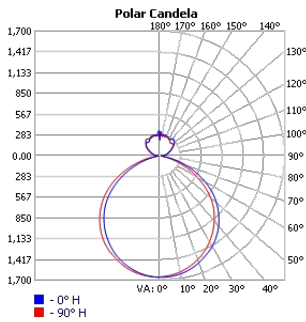

TECHOLED-MS-DI-35-LO-30