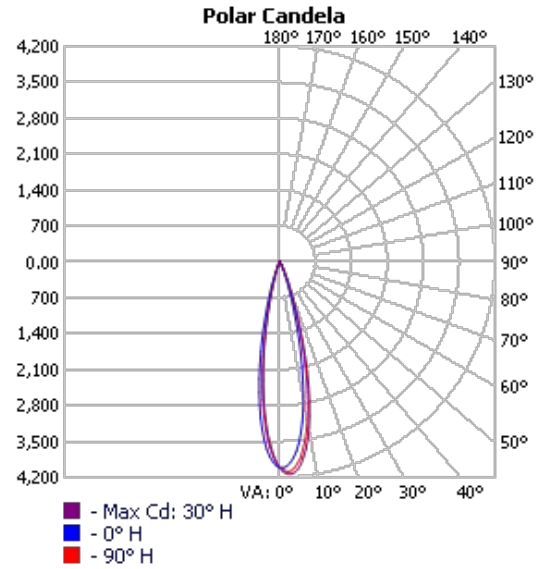

TECHOLED-NT-AS-ME-2-30