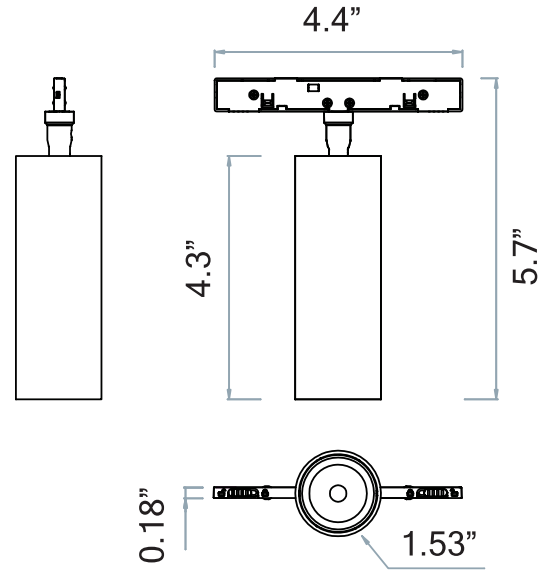

### Diameter Details

Code	Description
1	1.18" (diameter)
2	1.53" (diameter)

Project:	Type:
	Comments:

**Dimension and Mounting**

Project:	Type:
	Comments:

 **System Overview**

Project:	Type:
	Comments: