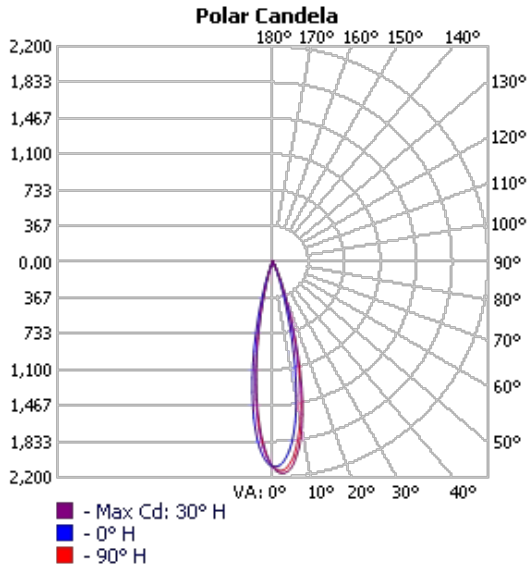

Project:	Type:
	Comments:

Photometrics

TECHOLED-NT-AS-ME-1-30