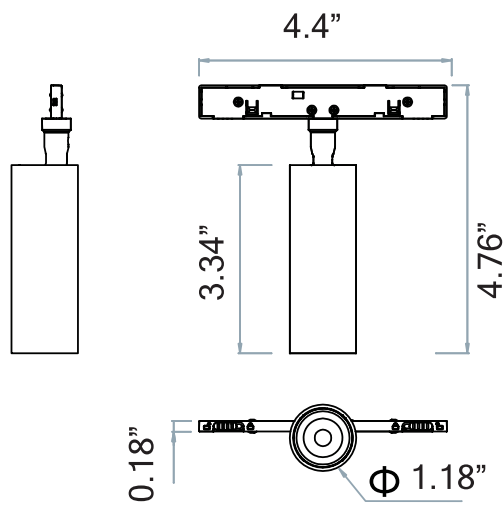

### Diameter Details

Code	Description
1	1.18" (diameter)
2	1.53" (diameter)

Project:	Type:
	Comments:

**Dimension and Mounting**

Project:	Type:
	Comments:

 **System Overview**

Project:	Type:
	Comments: