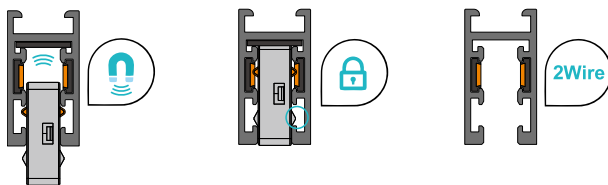

Cross Section