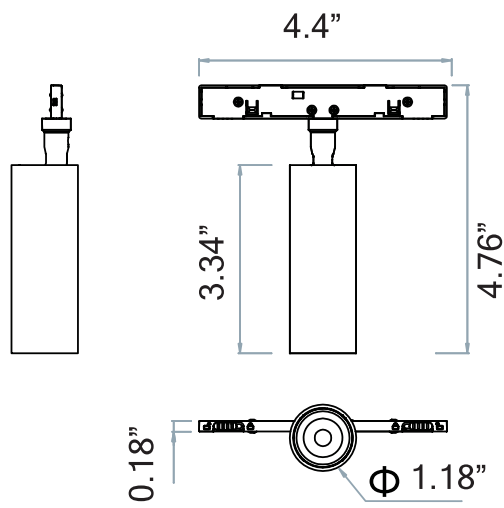

Project:	Type:
	Comments:

Dimension and Mounting