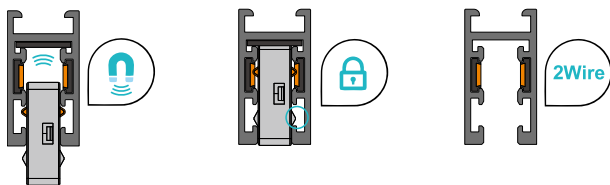

Cross Section