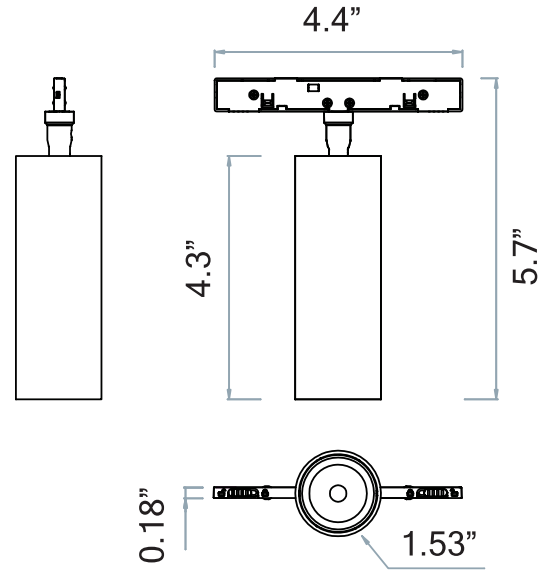

Project:	Type:
	Comments:

Dimension and Mounting