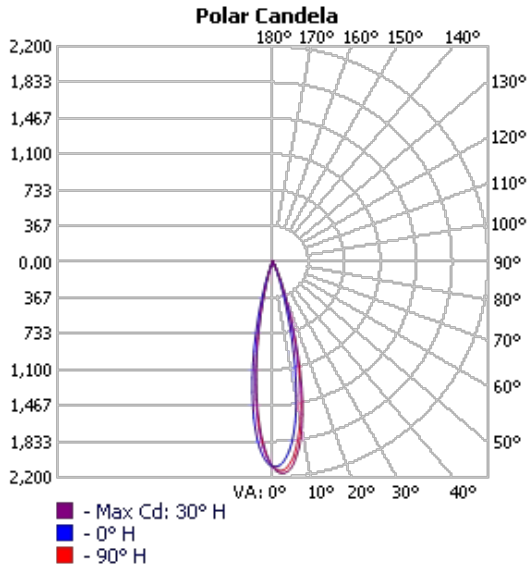

Performance above applies to 90CRI, 3000K. Calculate 96% for 2700K, 104% for 3500K and 109% for 4000K.

Performance

Output	Lumens / W
Medium	75

Diameter Details

Code	Description
1	1.18" (diameter)
2	1.53" (diameter)

Project:	Type:
	Comments:

Dimension and Mounting

Project:	Type:
	Comments:

 **System Overview**

Project:	Type:
	Comments:

Photometrics

TECHOLED-NT-AS-ME-1-30

TECHOLED-NT-AS-ME-2-30