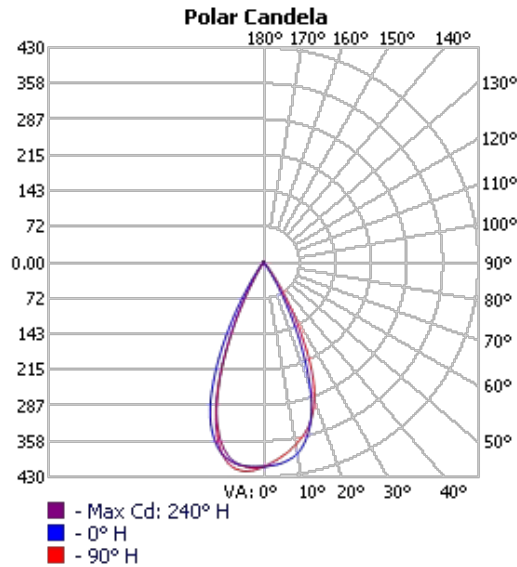

1-FIXTURE ID		2-LUMEN OUTPUT		3-LENGTH		4-COLOR TEMPERATURE	
NT-LL	NT-LL	ME	Medium	10	1' (10.94")	27	2700K
				15	1.5' (15.51")	30	3000K
				20	2' (20.11")	35	3500K
						40	4000K
						50	5000K

5-FINISH

Performance above applies to 90CRI, 3000K. Calculate 96% for 2700K, 104% for 3500K and 109% for 4000K.

Performance

Output	Lumens / W	W / ft	Lumens / ft
Medium	48	5.8	278

Diameter Details

Code	Description
10	10.94" (1 Ft)
15	15.51" (1.5 Ft)
20	20.11" (2 Ft)

Project:	Type:
	Comments:

Dimension and Mounting

Project:	Type:
	Comments:

 **System Overview**

Project:	Type:
	Comments:

Photometrics

TECHOLED-NT-LL-ME-10-30

TECHOLED-NT-LL-ME-15-30