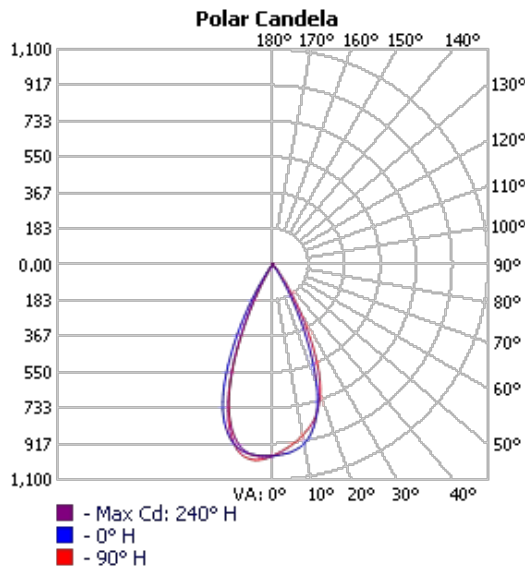

TECHOLED-NT-LL-ME-20-30