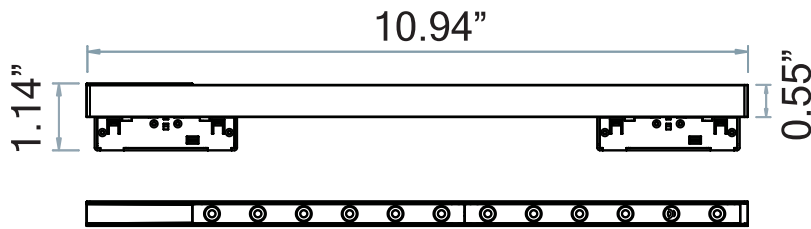

Project:	Type:
	Comments:

Dimension and Mounting