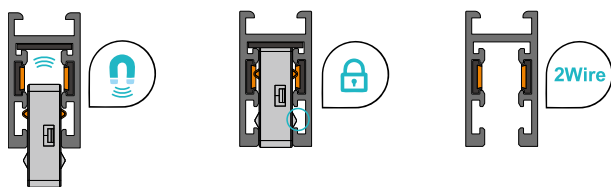

Cross Section