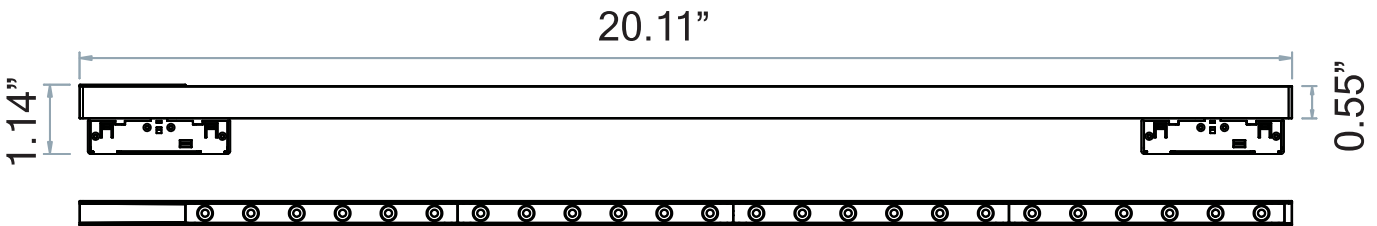

Project:	Type:
	Comments:

Dimension and Mounting