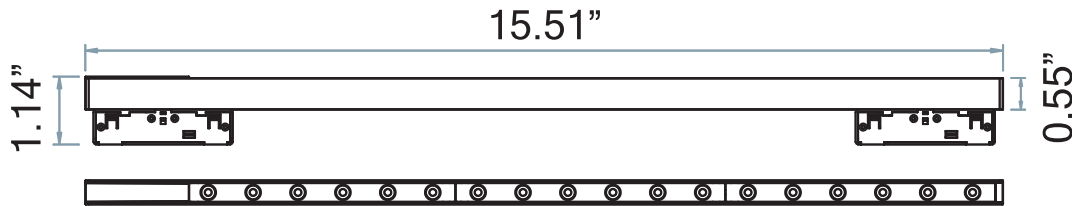

Project:	Type:
	Comments:

Dimension and Mounting