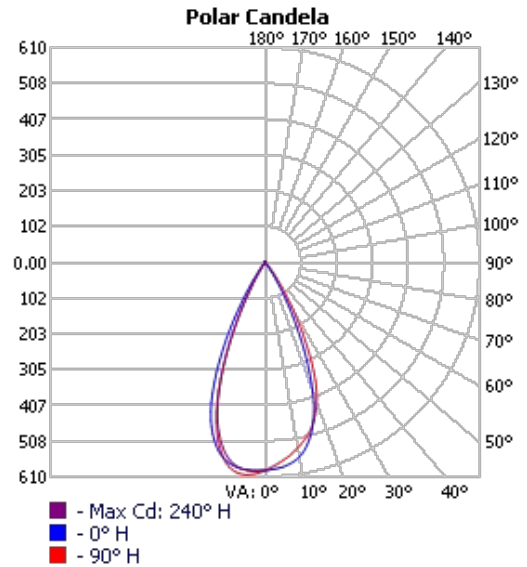

Performance above applies to 90CRI, 3000K. Calculate 96% for 2700K, 104% for 3500K and 109% for 4000K.

Performance

Output	Lumens / W	W / ft	Lumens / ft
Medium	48	5.8	278

Diameter Details

Code	Description
10	10.94" (1 Ft)
15	15.51" (1.5 Ft)
20	20.11" (2 Ft)

Project:	Type:
	Comments:

Dimension and Mounting

Project:	Type:
	Comments:

 **System Overview**

Project:	Type:
	Comments:

Photometrics

TECHOLED-NT-LL-ME-10-30

TECHOLED-NT-LL-ME-15-30