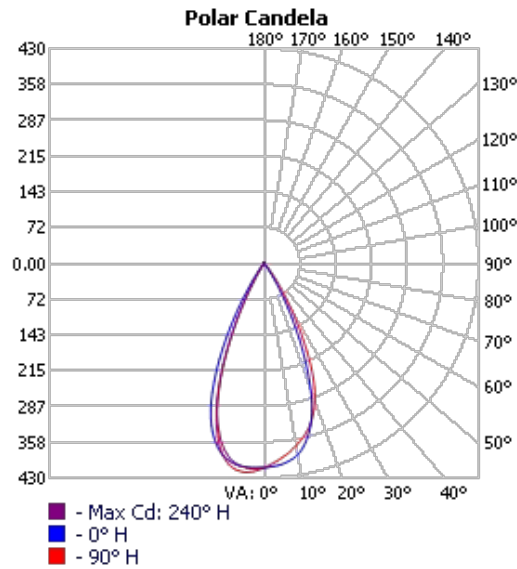

Performance above applies to 90CRI, 3000K. Calculate 96% for 2700K, 104% for 3500K and 109% for 4000K.

Performance

Output	Lumens / W	W / ft	Lumens / ft
Medium	48	5.8	278

Diameter Details

Code	Description
10	10.94" (1 Ft)
15	15.51" (1.5 Ft)
20	20.11" (2 Ft)

Project:	Type:
	Comments:

Dimension and Mounting

Project:	Type:
	Comments:

System Overview

Project:	Type:
	Comments:

Photometrics

TECHOLED-NT-LL-ME-10-30

TECHOLED-NT-LL-ME-15-30

Color Temperature

Color Temperature