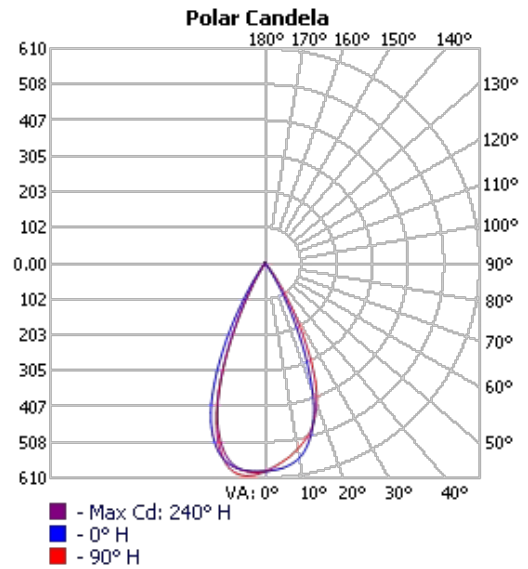

Performance above applies to 90CRI, 3000K. Calculate 96% for 2700K, 104% for 3500K and 109% for 4000K.

Performance

Output	Lumens / W	W / ft	Lumens / ft
Medium	48	5.8	278

Diameter Details

Code	Description
10	10.94" (1 Ft)
15	15.51" (1.5 Ft)
20	20.11" (2 Ft)

Project:	Type:
	Comments:

Dimension and Mounting

Project:	Type:
	Comments:

System Overview

Project:	Type:
	Comments:

Photometrics

TECHOLED-NT-LL-ME-10-30

TECHOLED-NT-LL-ME-15-30

Color Temperature

Color Temperature