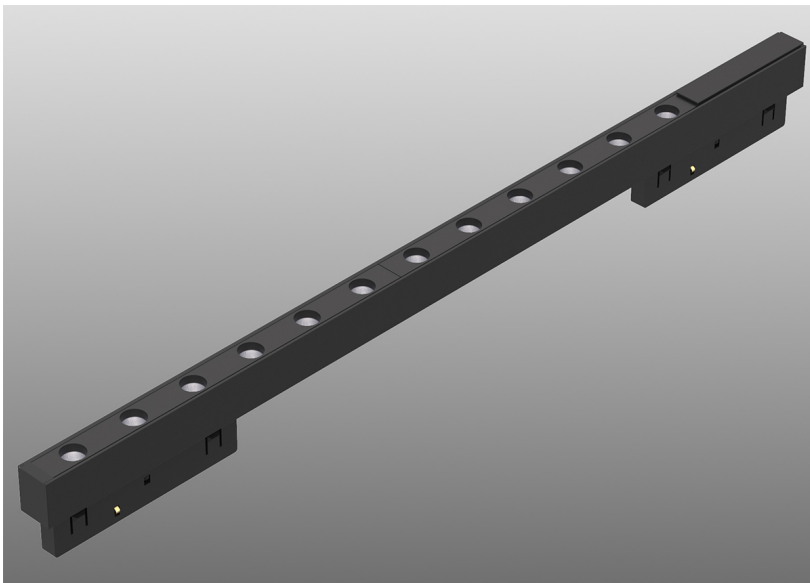

Project:	Type:
	Comments:

Highlights

The TechoLED NANO Track System is the world's smallest track, with an aperture of just 0.2". The track has virtually unlimited capability to create shapes and patterns. It can be installed surface-mounted, mud-in recessed, and projecting. Light components, ranging from solid lensed and louvered to spots and cylinders, snap in and out magnetically by hand, without tools. It is the ultimate minimalist lighting solution for any modern interior.

LED: Bridgelux LED Chips, 2700-5000K, 90+ CRI

Optical: Direct illumination, 36° beam angle

Construction: High-grade aluminum extrusion, PC diffuser, powder coat finish, custom finishes available, 24V remote driver

Cross Section

Installation

Project:	Type:
	Comments:

Configuration Example

Model #	Lumen Output	Length	Color Temp.	Finish
TECHOLED-NT-LL-ME-1-30-B	Medium	1'	3000K	Black

Ordering Guide:

Select one option from each group below. For a custom preference please contact sales@techoled.com

Project:	Type:
	Comments:

Fixture ID Details

Code	Description
NT-LL	NANO Track - Louvre Linear Module

Lumen Output Details

Model #	Output	Length	Color Temp.	Wattage	Lumen Output
TECHOLED-NT-LL-ME-10-30	Medium	1'	3000K	5W	240Lm
TECHOLED-NT-LL-ME-15-30	Medium	1.5'	3000K	8W	348Lm
TECHOLED-NT-LL-ME-20-30	Medium	2'	3000K	12W	576Lm