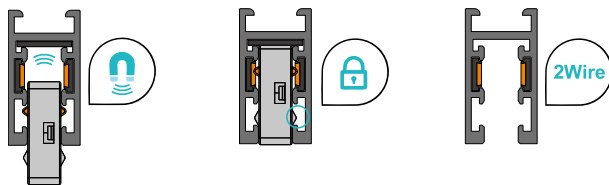

Cross Section