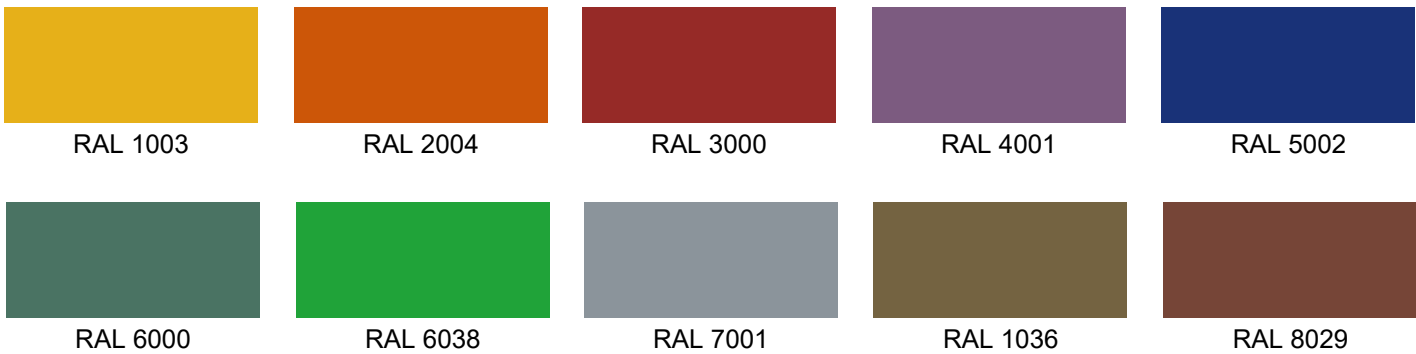

Performance above applies to 90CRI, 3000K. Calculate 96% for 2700K, 104% for 3500K and 109% for 4000K.

Performance

Output	Lumens / W	W / ft	Lumens / ft
Medium	48	5.8	278

Diameter Details

Code	Description
10	10.94" (1 Ft)
15	15.51" (1.5 Ft)
20	20.11" (2 Ft)

TECHOLED-NT-LL-ME-20-30

Project:	Type:
	Comments:

Finish Details (powder coat finish)

■ Standard Colors

■ Custom Colors

Any RAL color available, please refer to ralcolorchart.com

■ Custom Wooden Colors

Project:	Type:
	Comments:

Color Temperature

Color Temperature