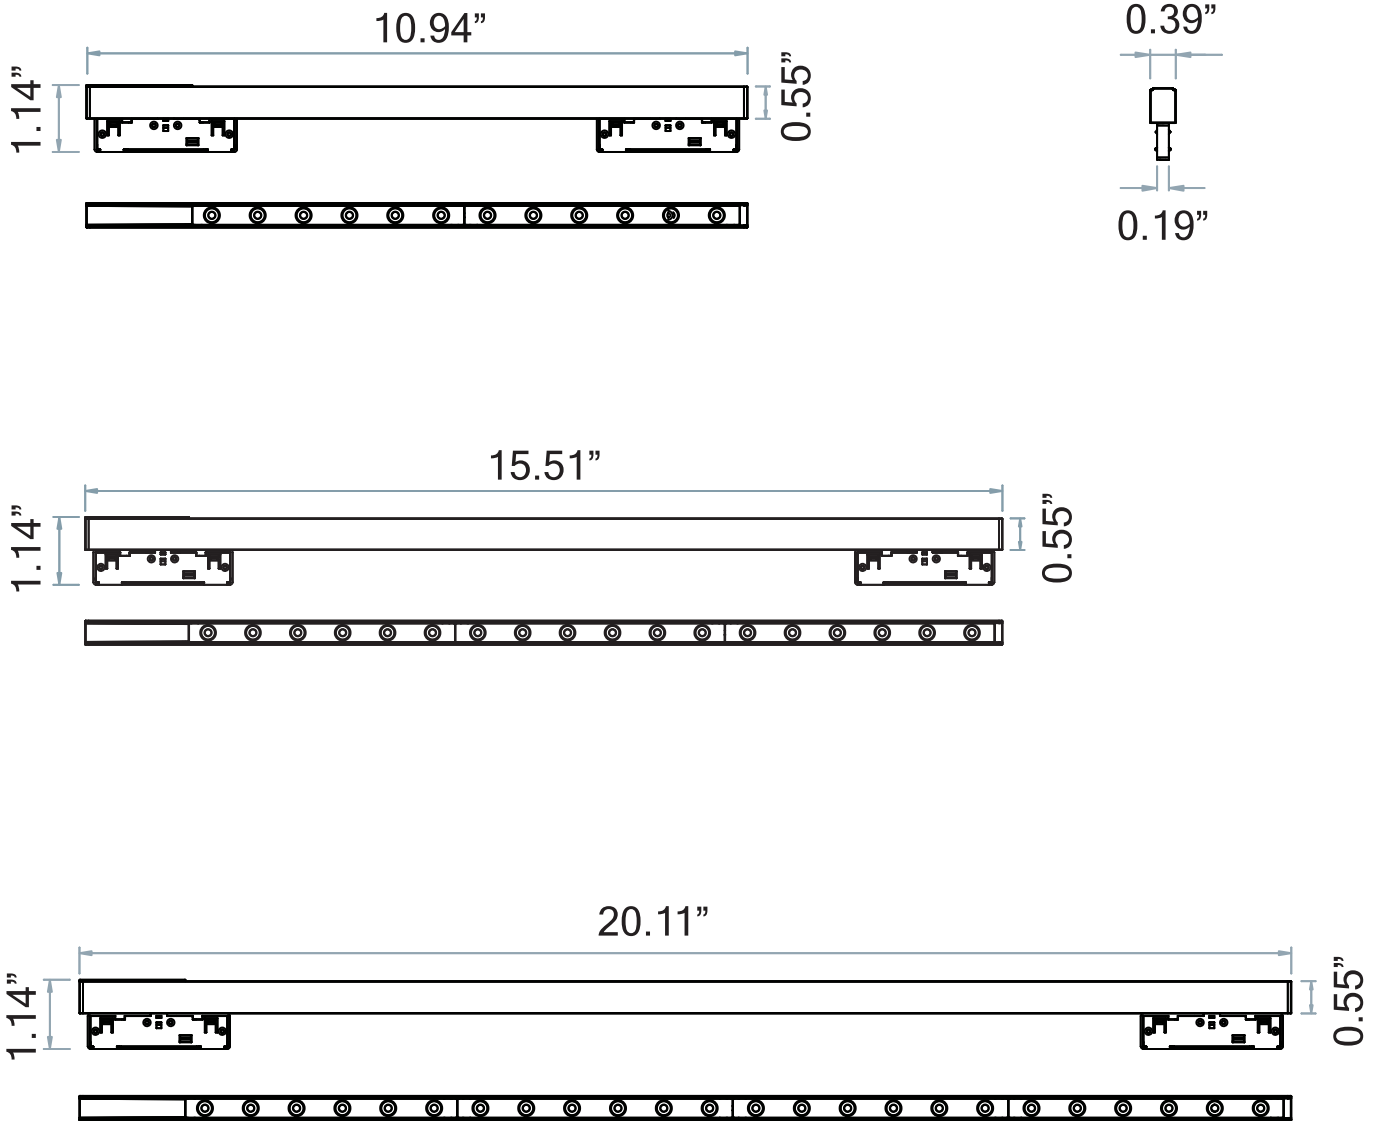

Project:	Type:
	Comments:

Dimension and Mounting