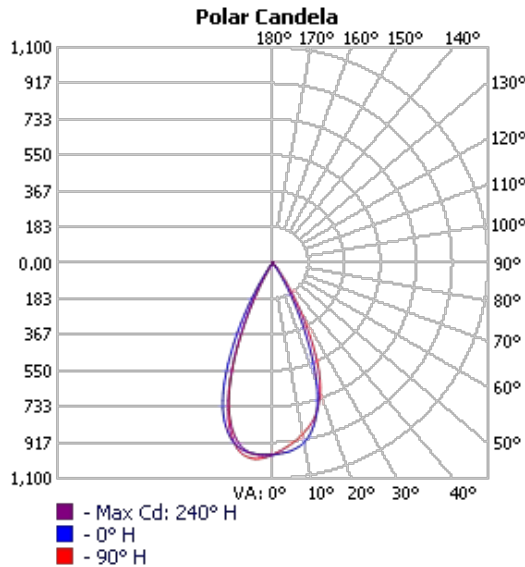

TECHOLED-NT-LL-ME-20-30