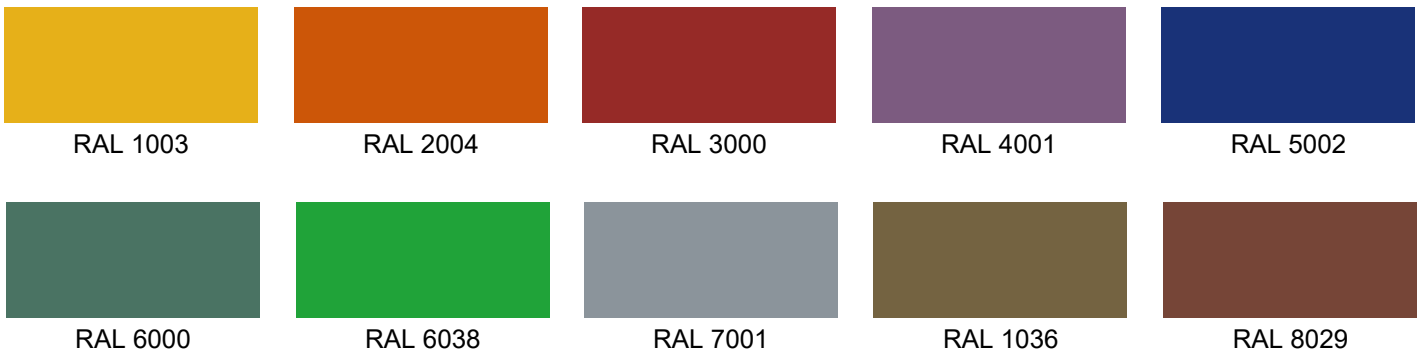

Performance above applies to 90CRI, 3000K. Calculate 96% for 2700K, 104% for 3500K and 109% for 4000K.

Performance

Output	Lumens / W	W / ft	Lumens / ft
Medium	46	4.6	203

Length Details

Code	Description
10	11.9" (1 Ft)

■ Standard Colors

■ Custom Colors

Any RAL color available, please refer to ralcolorchart.com

■ Custom Wooden Colors

Project:	Type:
	Comments:

Color Temperature

Color Temperature