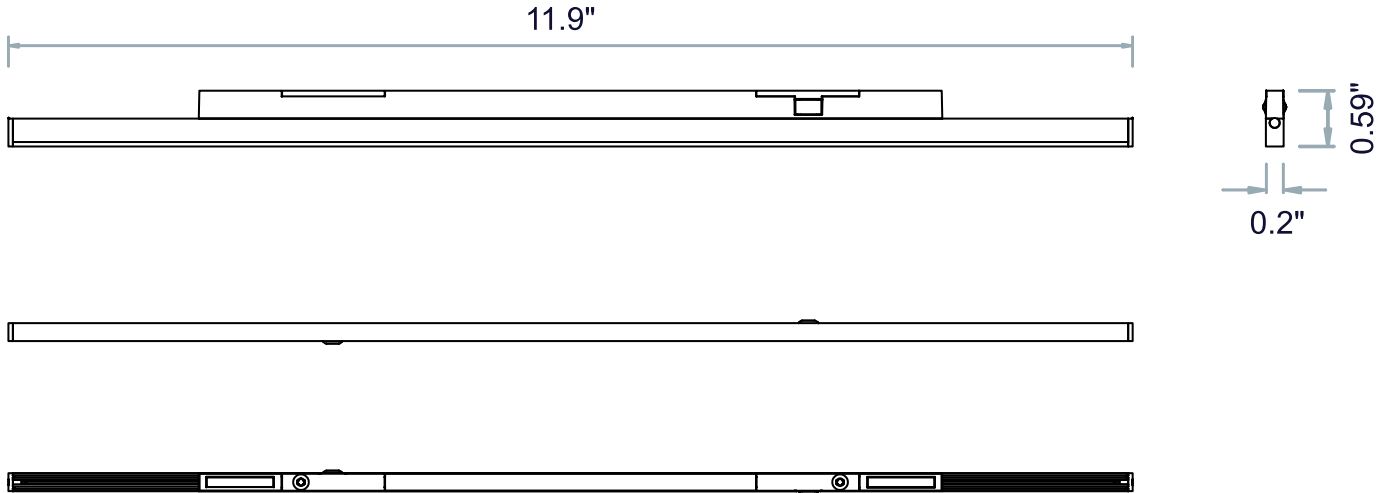

Project:	Type:
	Comments:

□ Dimension and Mounting