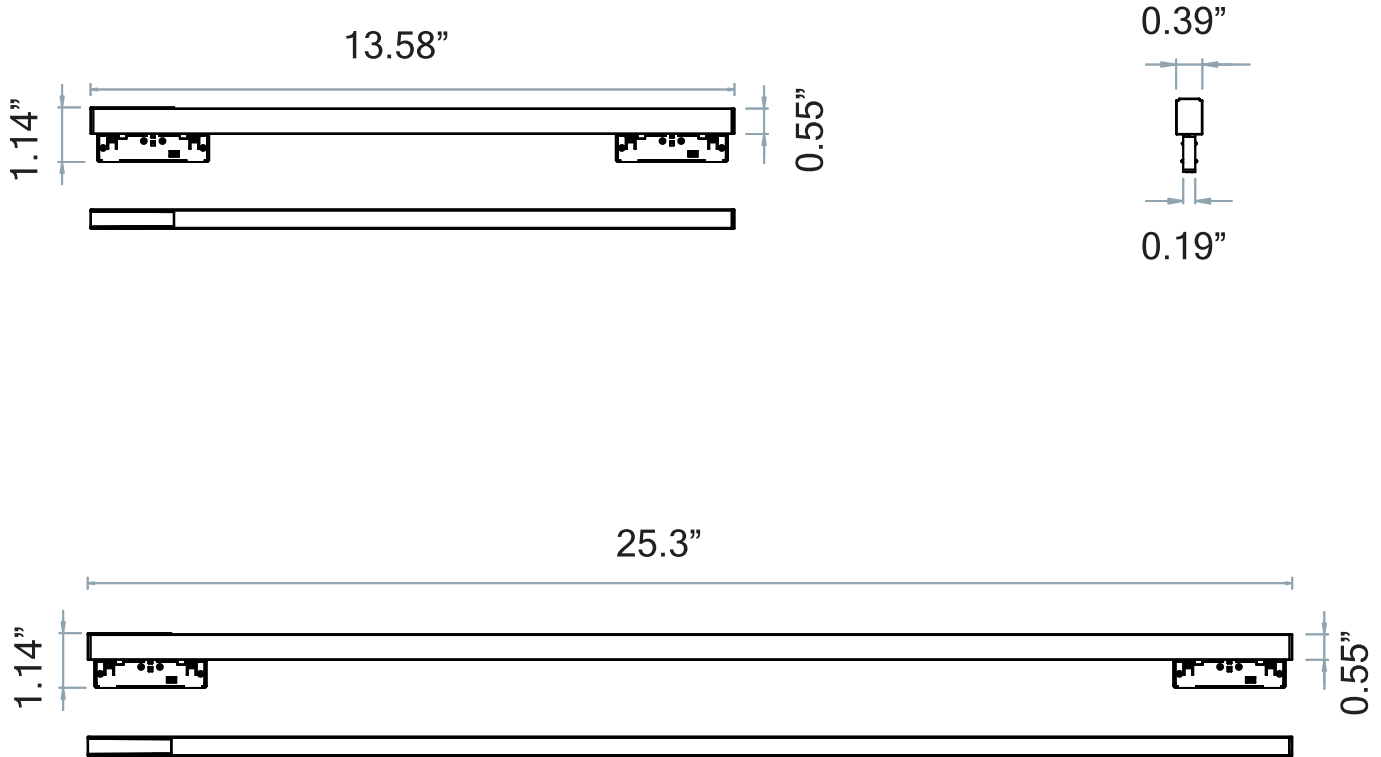

Project:	Type:
	Comments:

Dimension and Mounting