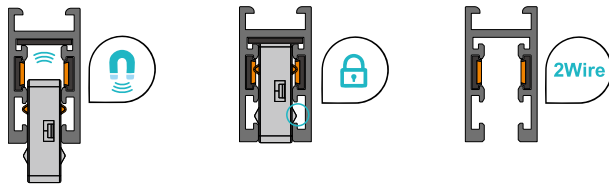

Cross Section