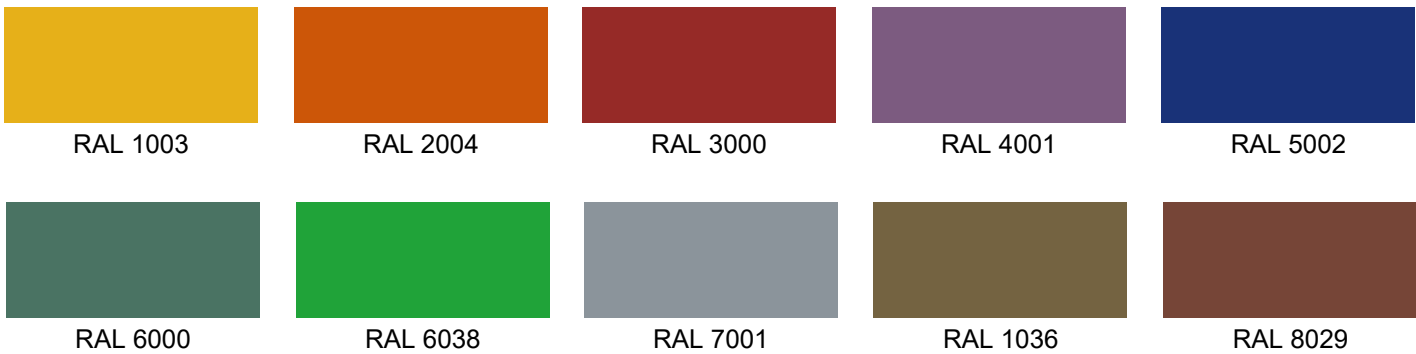

■ Custom Colors