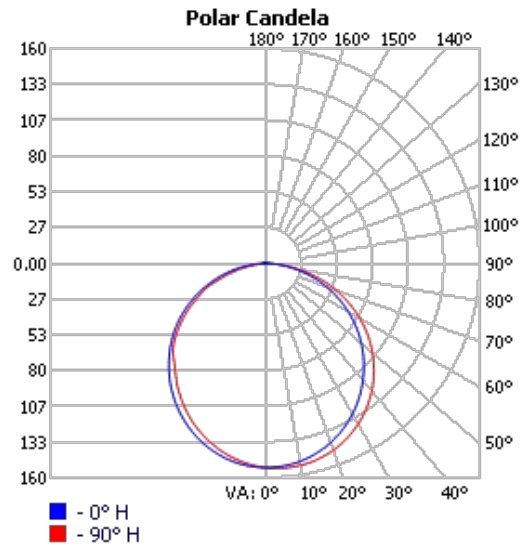

TECHOLED-NT-SL-ME-20-30