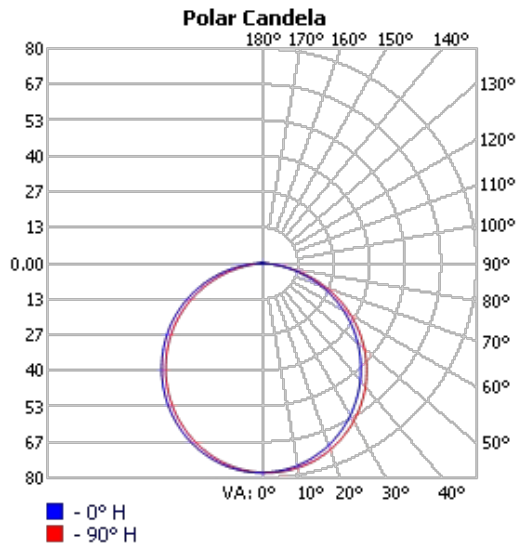

Project:	Type:
	Comments:

Photometrics

TECHOLED-NT-SL-ME-10-30