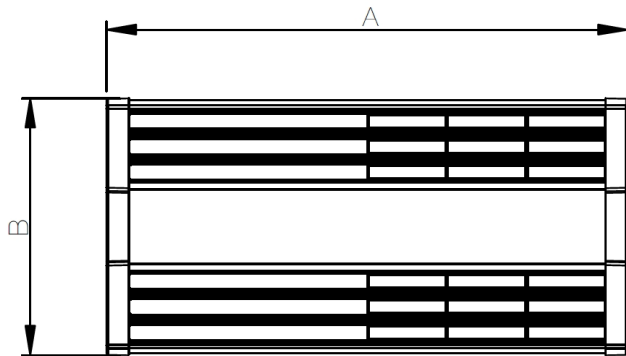

Project:	Type:
	Comments:

Configuration Example

Model #	Distribution	Wattage	Color Temp.	Voltage	Finish
TECHOLED-LBH03-D-60-30-U-S	Direct	60W	3000K	110-277V	Silver

Ordering Guide:

Select one option from each group below. For a custom preference please contact sales@techoled.com

1-FIXTURE ID		2-DISTRIBUTION		3-SIZE		4-WATTAGE	
P-HB	PHB	D	Direct	13	13.23"x12.09"	120	120W
				24	24.45"x12.09"	150	150W
				35	35.67"x12.09"	180	180W
						240	240W
						300	300W
						400	400W
						60	60W
						90	90W

Project:	Type:
	Comments:

Dimensions

FIXTURE ID	A	B	C
60-90W model	13.22"	12'	2.4"
120-240W model	24.44"	12'	2.4"
300-400W model	35.66"	12'	2.4"

Fixture Material	High Grade Aluminum
Ingress Protection	IP20
Life Span	>50000Hrs (Ta=30°C@L70)
Junction Temperature (Tj)	<75°C (Ta=30°)
Storage Temperature	-40~+70°C
Operating Temperature	-30~+50°C
Operating Humidity	15' 90%RH
Input Voltage	100-277V (277-480 optional)
Export Carton Size (2PCS/CTN)	26.77x6.88x14.17"