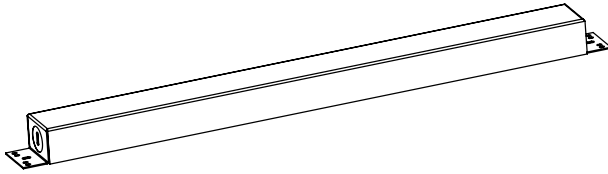

Project:	Type:
	Comments:

■ **Driver Box**

A	B	C	D
20.83"	19.1"	1.69"	1.22"