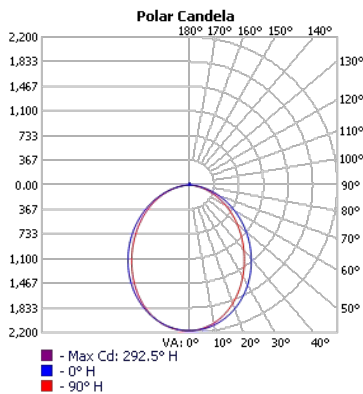

TECHOLED-RF-3-D-8-ME-30