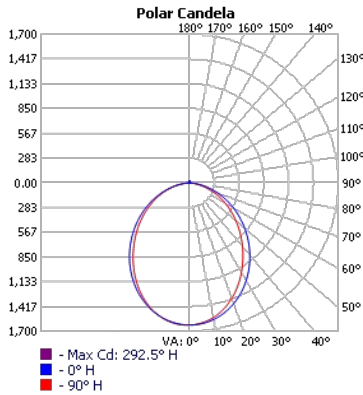

TECHOLED-RF-3-D-6-ME-30