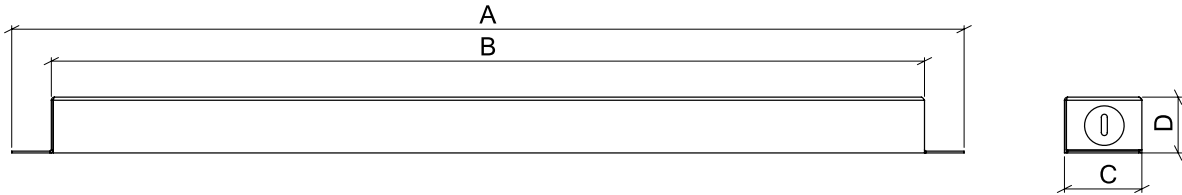

Project:	Type:
	Comments:

■ **Driver Box**

A	B	C	D
20.83"	19.1"	1.69"	1.22"