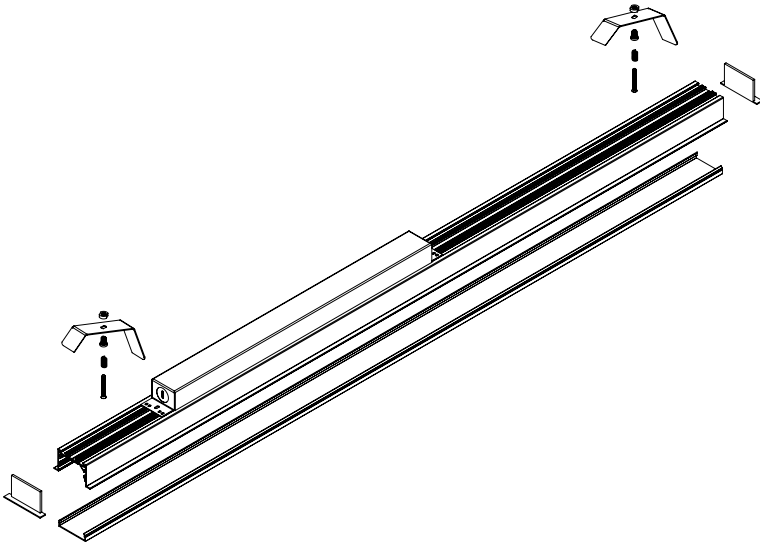

Dimension and Mounting

FIXTURE ID	A	B	C	D	E	F
RF-3-D-4	1.42"	2.13"	48.86"	48.31"	48.07"	2.68"
RF-3-D-6	1.42"	2.13"	72.86"	72.28"	72.05"	2.68"
RF-3-D-8	1.42"	2.13"	96.85"	96.30"	96.06"	2.68"

Project:	Type:
	Comments:

■ **Recessed – Torsion Clips**

End Cap detail

■ **Recessed Torsion Clips Kit**

■ **Recessed**

End Cap detail

■ **Recessed Kit**

Project:	Type:
	Comments:

■ Recessed in T Grid Ceiling