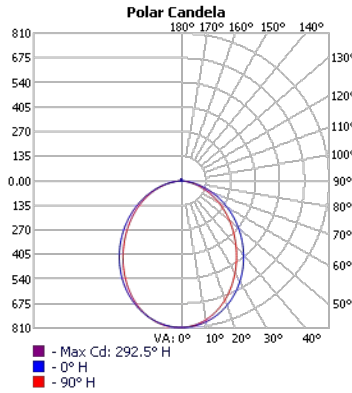

■ **Driver Box**

A	B	C	D
20.83"	19.1"	1.69"	1.22"

Project:	Type:
	Comments:

Connectors

Project:	Type:
	Comments:

Photometrics

TECHOLED-RF-3-D-4-LO-30

TECHOLED-RF-3-D-4-ME-30