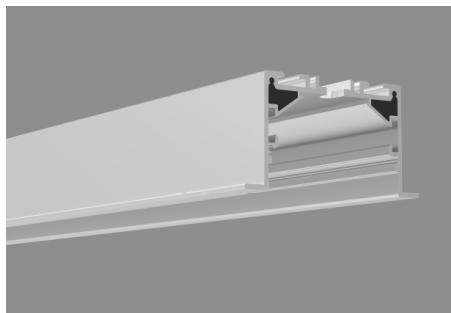

FIXTURE ID	A	B	C	D	E	F
RF-3-D-4	1.42"	2.13"	48.86"	48.31"	48.07"	2.68"
RF-3-D-6	1.42"	2.13"	72.86"	72.28"	72.05"	2.68"
RF-3-D-8	1.42"	2.13"	96.85"	96.30"	96.06"	2.68"