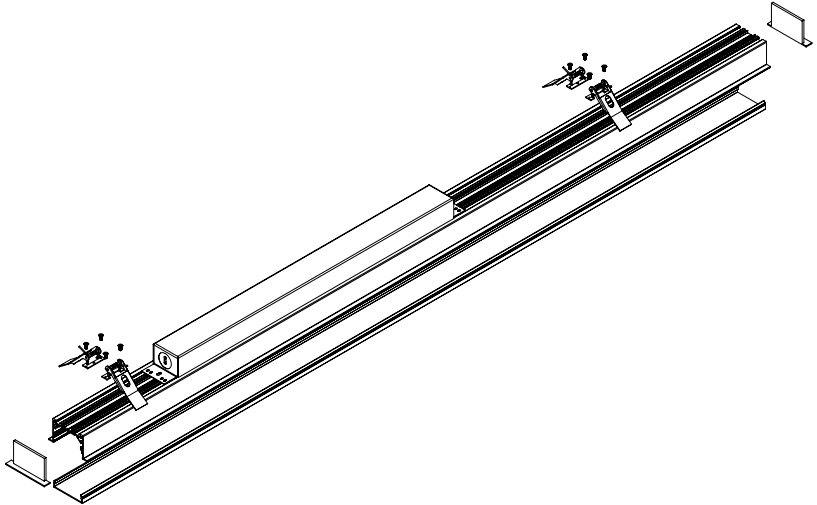

Project:	Type:
	Comments:

■ **Recessed – Torsion Clips**

■ **Recessed Torsion Clips Kit**

■ **Recessed**

■ **Recessed Kit**