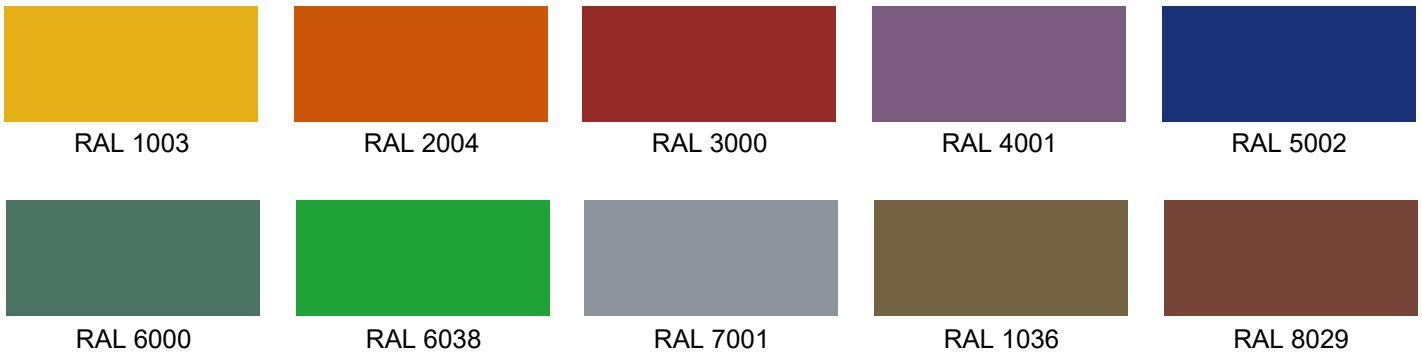

■ Custom Colors