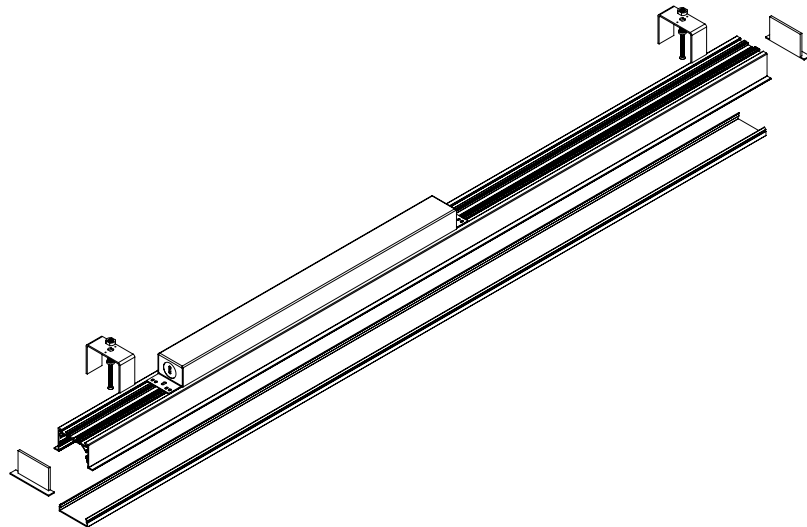

15/16" T-Grid

9/16" T-Grid

End Cap detail

■ Recessed in T Grid Ceiling

■ Recessed in Slot Grid

End Cap detail

■ Recessed Kit

Project:	Type:
	Comments: