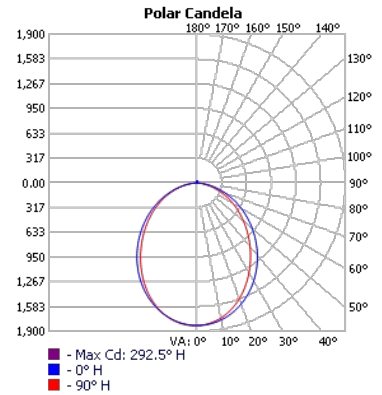

TECHOLED-RF-3-D-6-HI-30