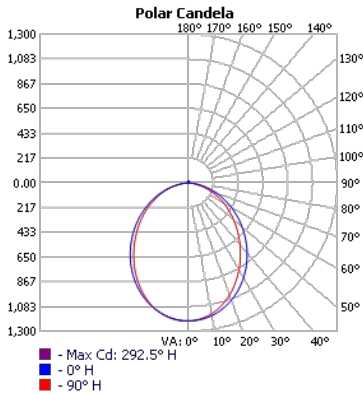

TECHOLED-RF-3-D-6-LO-30