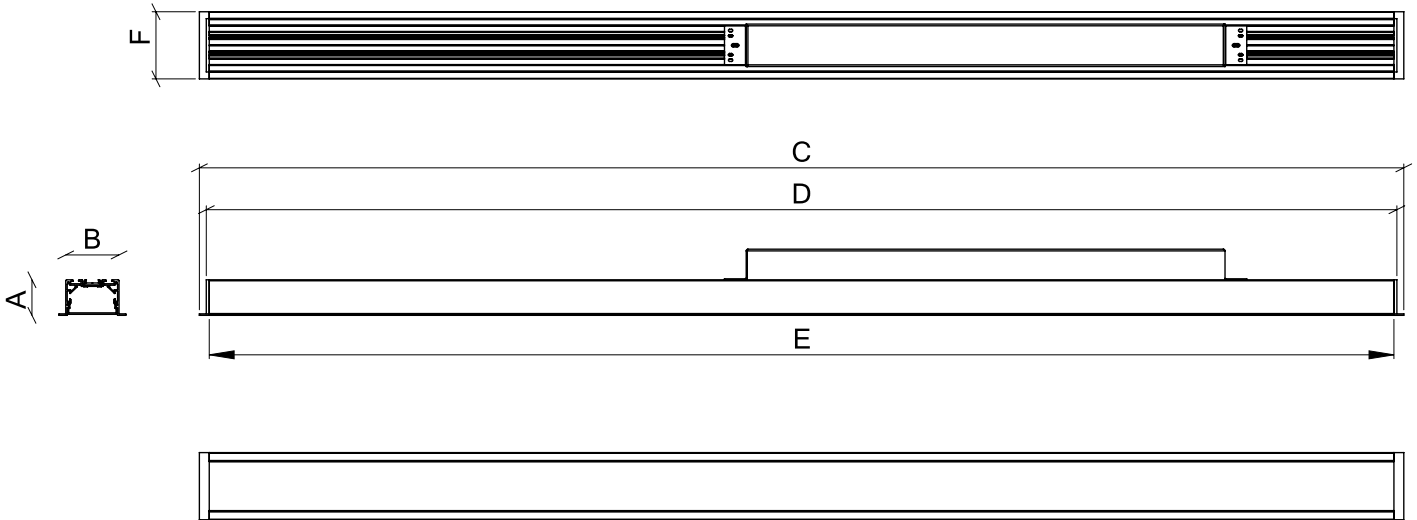

Dimension and Mounting

FIXTURE ID	A	B	C	D	E	F
RF-3-D-4	1.42"	2.13"	48.86"	48.31"	48.07"	2.68"
RF-3-D-6	1.42"	2.13"	72.86"	72.28"	72.05"	2.68"
RF-3-D-8	1.42"	2.13"	96.85"	96.30"	96.06"	2.68"

Project:	Type:
	Comments: