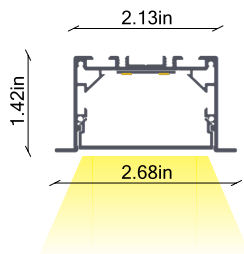

Cross Section