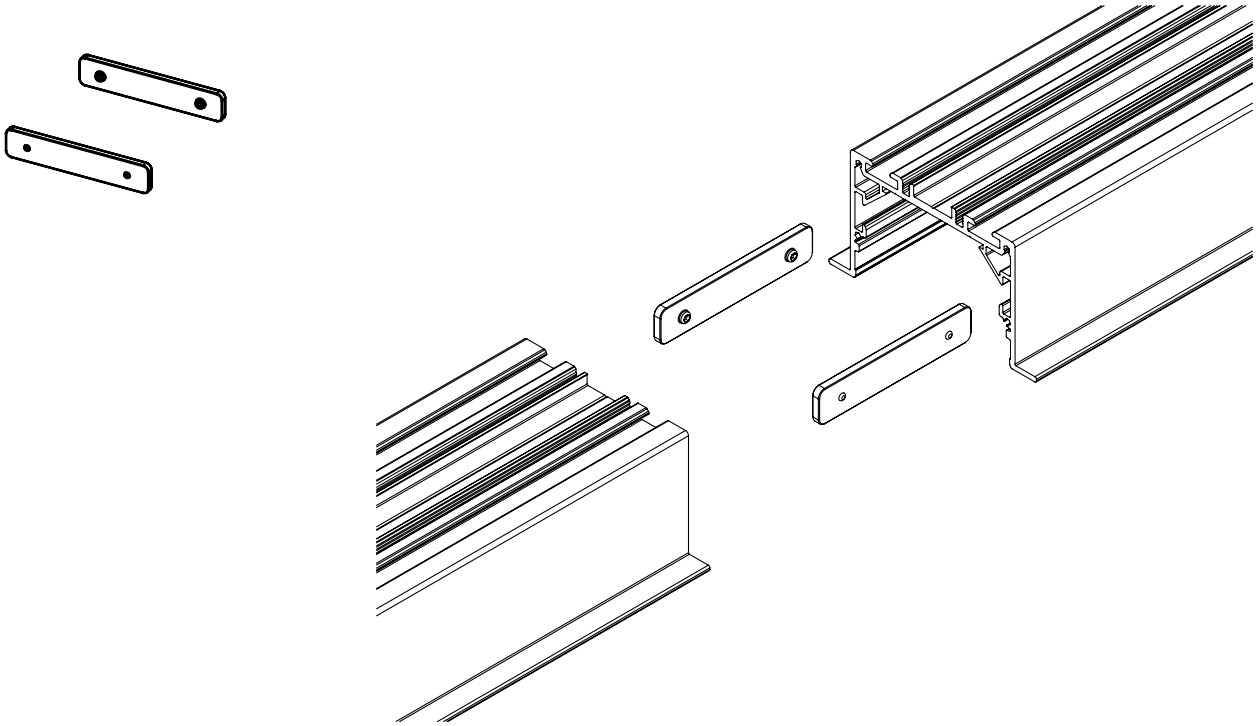

Project:	Type:
	Comments:

Connectors