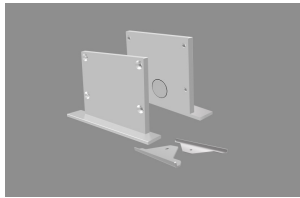

Project:	Type:
	Comments:

■ **Recessed – Torsion Clips**

End Cap detail