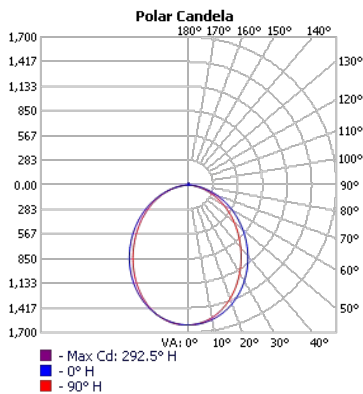

TECHOLED-RF-3-D-8-LO-30