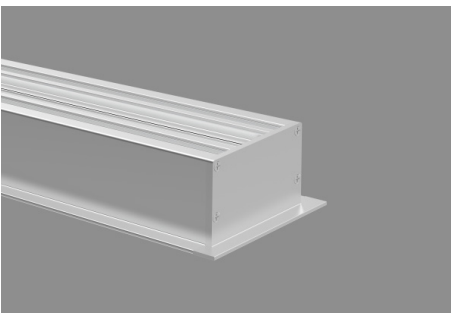

FIXTURE ID	A	B	C	D	E	F
RF-3-D-4	1.42"	2.13"	48.86"	48.31"	48.07"	2.68"
RF-3-D-6	1.42"	2.13"	72.86"	72.28"	72.05"	2.68"
RF-3-D-8	1.42"	2.13"	96.85"	96.30"	96.06"	2.68"