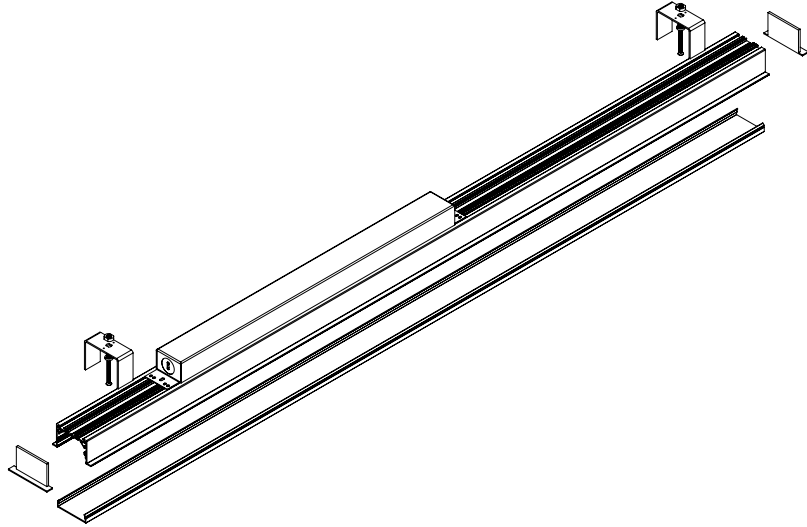

Project:	Type:
	Comments:

■ Recessed in T Grid Ceiling