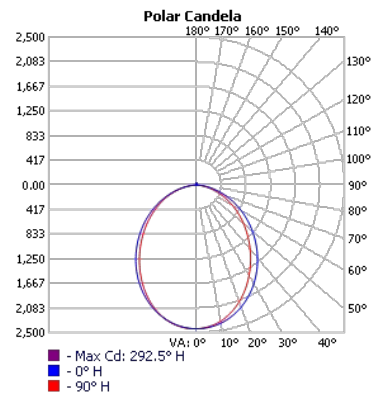

TECHOLED-RF-3-D-4-HI-30

TECHOLED-RF-3-D-6-LO-30

TECHOLED-RF-3-D-6-ME-30

TECHOLED-RF-3-D-6-HI-30

TECHOLED-RF-3-D-8-LO-30

TECHOLED-RF-3-D-8-ME-30

TECHOLED-RF-3-D-8-HI-30

Project:	Type:
	Comments: