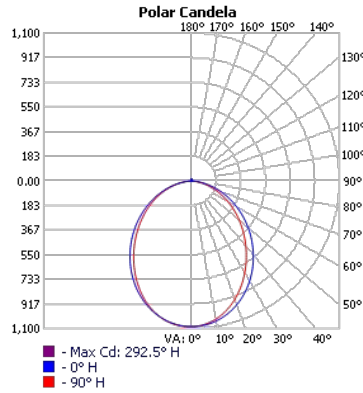

■ **Driver Box**

A	B	C	D
20.83"	19.1"	1.69"	1.22"

Project:	Type:
	Comments:

Connectors

Project:	Type:
	Comments:

Photometrics

TECHOLED-RF-3-D-4-LO-30

TECHOLED-RF-3-D-4-ME-30