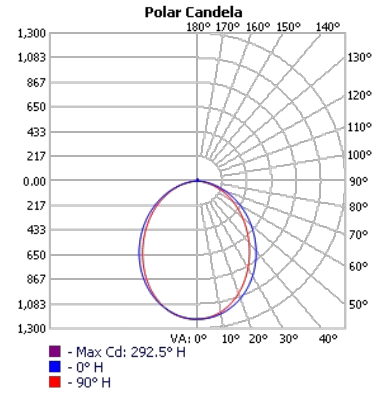

■ **Driver Box**

A	B	C	D
20.83"	19.1"	1.69"	1.22"

Project:	Type:
	Comments:

Connectors

Project:	Type:
	Comments:

Photometrics

TECHOLED-RF-3-D-4-LO-30

TECHOLED-RF-3-D-4-ME-30