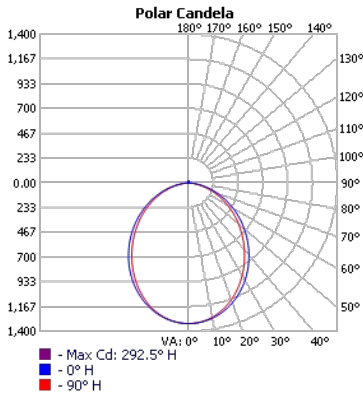

### Photometrics

TECHOLED-RF-4-D-4-LO-30

TECHOLED-RF-4-D-4-ME-30

TECHOLED-RF-4-D-4-HI-30

TECHOLED-RF-4-D-6-LO-30

TECHOLED-RF-4-D-6-ME-30

TECHOLED-RF-4-D-6-HI-30

TECHOLED-RF-4-D-8-LO-30