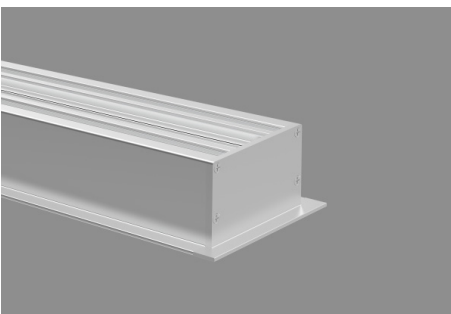

FIXTURE ID	A	B	C	D	E	F
RF-4-D-4	1.42"	2.83"	48.86"	48.31"	48.07"	3.39"
RF-4-D-6	1.42"	2.83"	72.83"	72.28"	72.05"	3.39"
RF-4-D-8	1.42"	2.83"	96.85"	96.30"	96.06"	3.39"