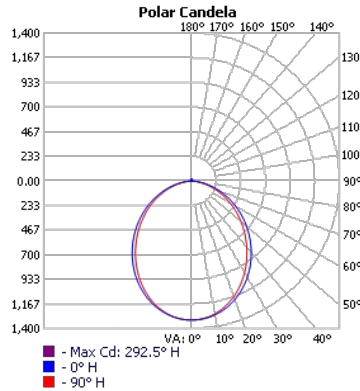

### Photometrics

TECHOLED-RF-4-D-4-LO-30

TECHOLED-RF-4-D-4-ME-30

TECHOLED-RF-4-D-4-HI-30

TECHOLED-RF-4-D-6-LO-30

TECHOLED-RF-4-D-6-ME-30

TECHOLED-RF-4-D-6-HI-30

TECHOLED-RF-4-D-8-LO-30