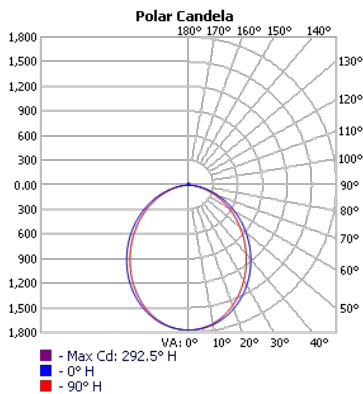

### Photometrics

TECHOLED-RF-4-D-4-LO-30

TECHOLED-RF-4-D-4-ME-30

TECHOLED-RF-4-D-4-HI-30

TECHOLED-RF-4-D-6-LO-30

TECHOLED-RF-4-D-6-ME-30

TECHOLED-RF-4-D-6-HI-30

TECHOLED-RF-4-D-8-LO-30