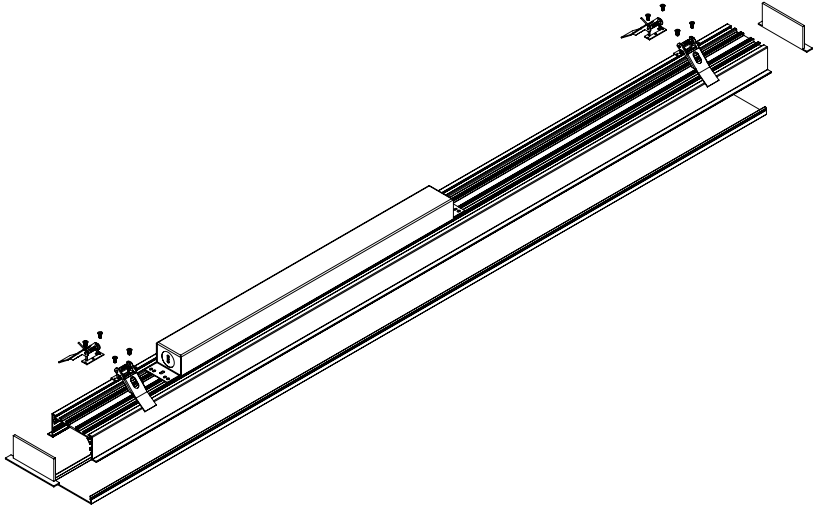

Project:	Type:
	Comments:

■ Recessed – Torsion Clips

■ Recessed Torsion Clips Kit

■ Recessed

■ Recessed Kit