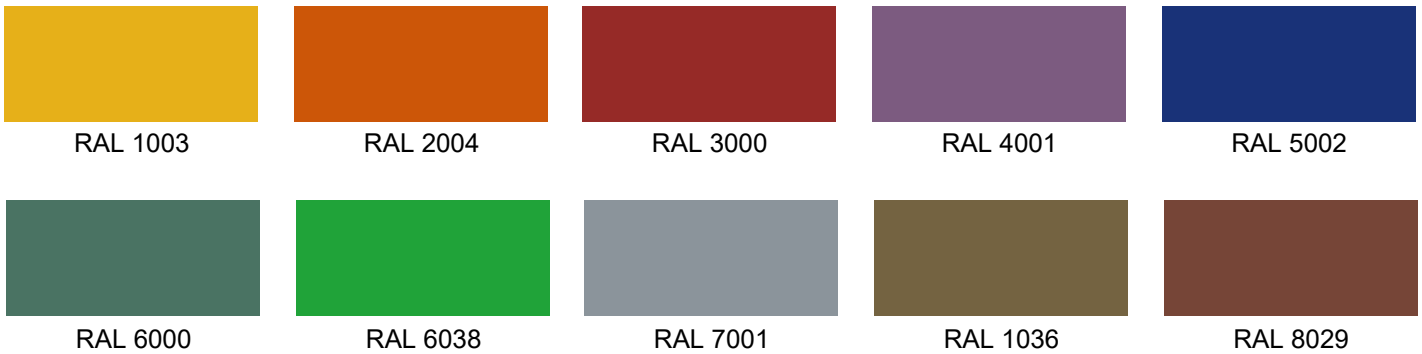

■ Custom Colors