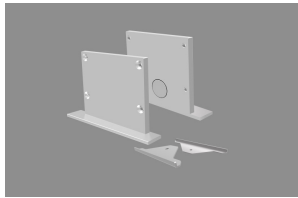

Project:	Type:
	Comments:

■ Recessed – Torsion Clips

End Cap detail