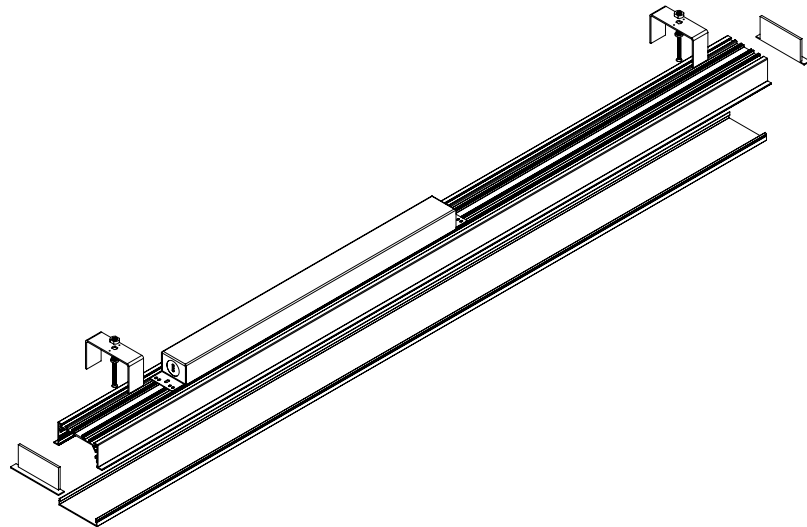

■ Recessed in T Grid Ceiling

■ Recessed in Slot Grid