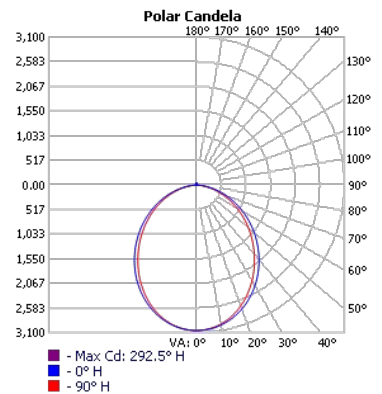

TECHOLED-RF-4-D-8-HI-30