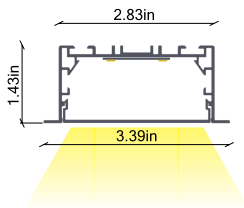

Cross Section