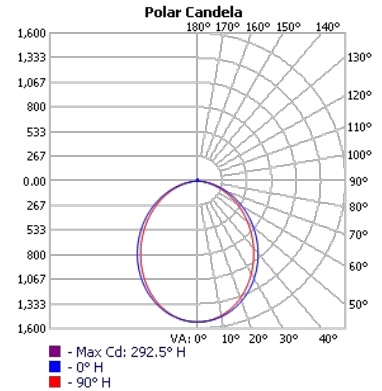

### Photometrics

TECHOLED-RF-4-D-4-LO-30

TECHOLED-RF-4-D-4-ME-30

TECHOLED-RF-4-D-4-HI-30

TECHOLED-RF-4-D-6-LO-30

TECHOLED-RF-4-D-6-ME-30

TECHOLED-RF-4-D-6-HI-30

TECHOLED-RF-4-D-8-LO-30