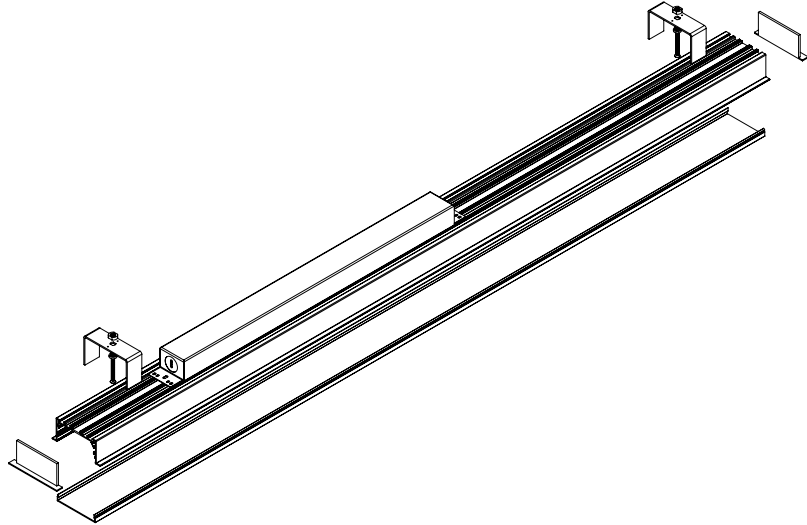

### ■ Recessed in T Grid Ceiling

15/16" T-Grid

9/16" T-Grid

End Cap detail