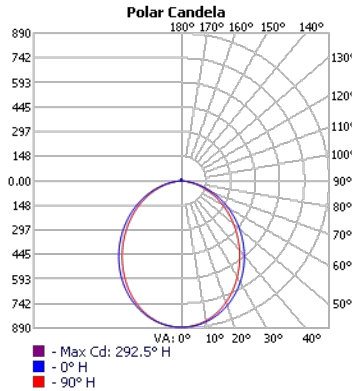

Project:	Type:
	Comments:

Photometrics

TECHOLED-RF-4-D-4-LO-30