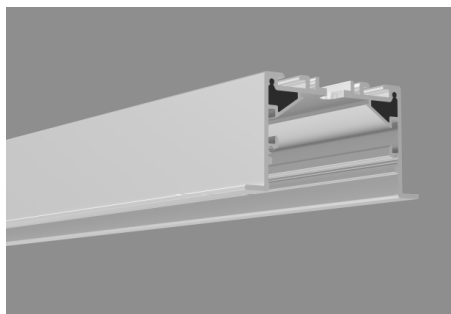

### Dimension and Mounting

FIXTURE ID	A	B	C	D	E	F
RF-4-D-4	1.42"	2.83"	48.86"	48.31"	48.07"	3.39"
RF-4-D-6	1.42"	2.83"	72.83"	72.28"	72.05"	3.39"
RF-4-D-8	1.42"	2.83"	96.85"	96.30"	96.06"	3.39"

Project:	Type:
	Comments: