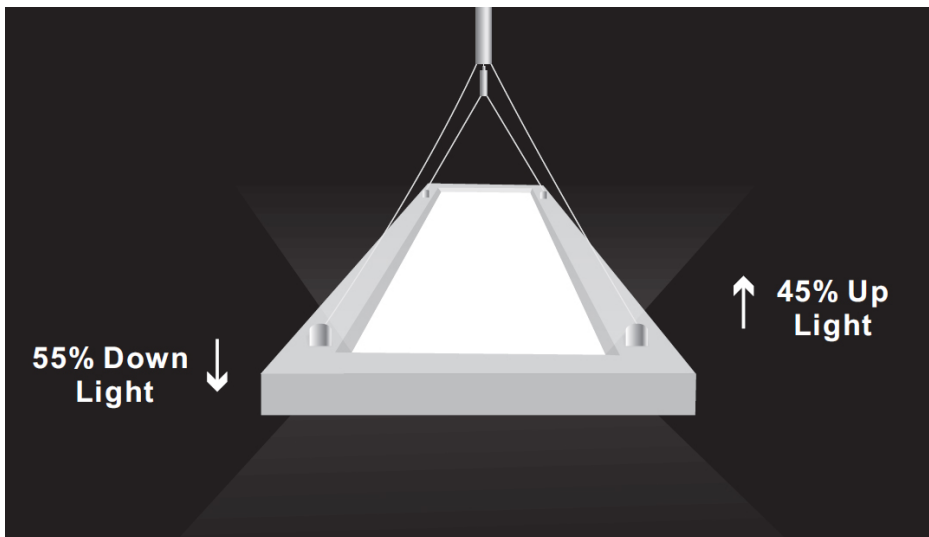

Distribution