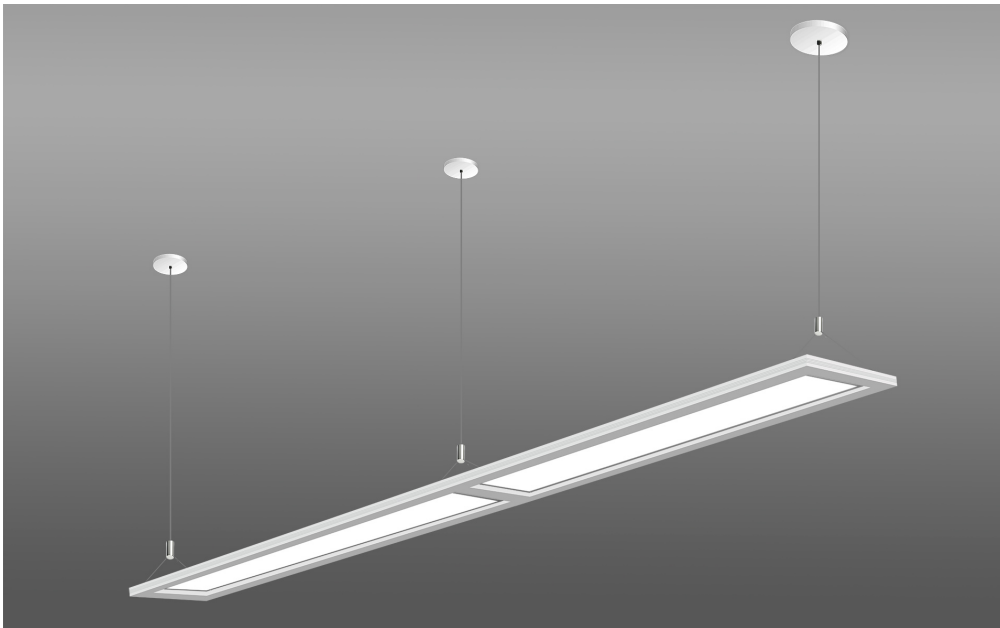

Project:	Type:
	Comments:

Highlights

Indoor architectural pendant LED fixture

LED: Samsung LED chips, 2700-5000K, 80CRI (90 optional)

Construction: Transparent diffuser, Direct/Indirect Illumination, High grade aluminum extrusion, 4' and 8' sections, PC diffuser, integral driver. Power coat finish. Continuous linear runs available