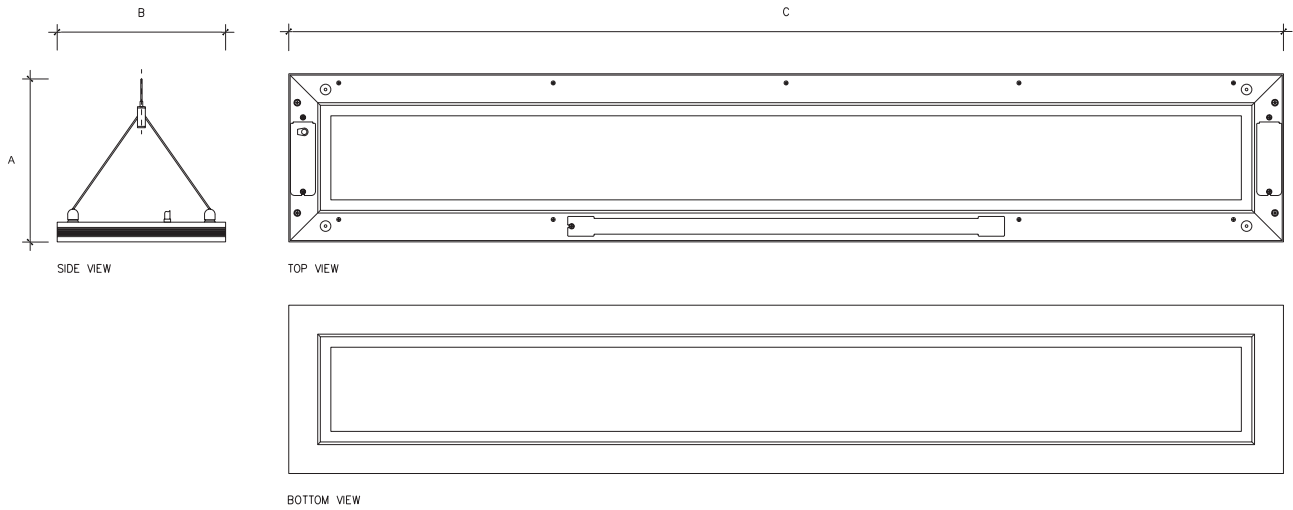

Project:	Type:
	Comments:

Dimensions and Mounting