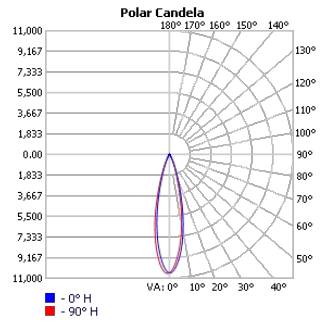

TECHOLED-XC-LO-15-30-B-H-HL

TECHOLED-XC-ME-15-30-B-H-HL

TECHOLED-XC-HI-15-30-B-H-HL

TECHOLED-XC-LO-24-30-B-H-HL

TECHOLED-XC-ME-24-30-B-H-HL

TECHOLED-XC-HI-24-30-B-H-HL

TECHOLED-XC-LO-36-30-B-H-HL

TECHOLED-XC-ME-36-30-B-H-HL