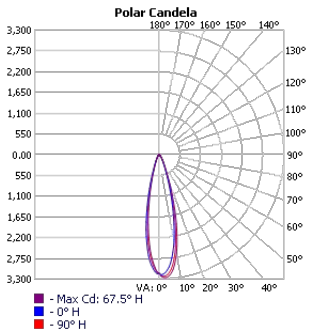

TECHOLED-XC-LO-24-30-B-H-HL