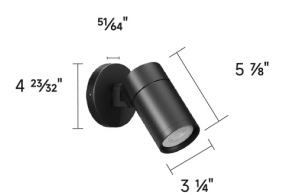

Project:	Type:
	Comments:

Dimension and Mounting

10W Model

20-30W Model