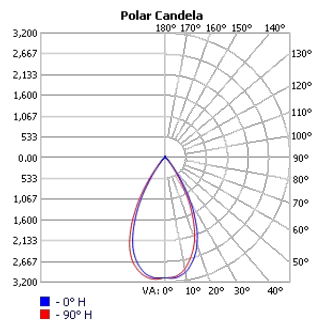

TECHOLED-XC-HI-60-30-B-H-HL