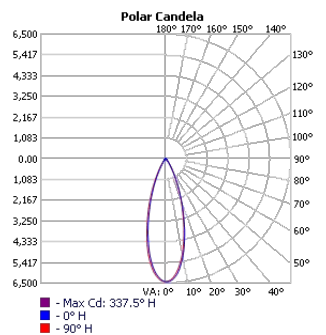

TECHOLED-XC-LO-15-30-B-H-HL

TECHOLED-XC-ME-15-30-B-H-HL

TECHOLED-XC-HI-15-30-B-H-HL

TECHOLED-XC-LO-24-30-B-H-HL

TECHOLED-XC-ME-24-30-B-H-HL

TECHOLED-XC-HI-24-30-B-H-HL

TECHOLED-XC-LO-36-30-B-H-HL

TECHOLED-XC-ME-36-30-B-H-HL