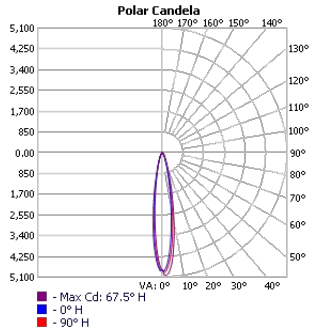

Project:	Type:
	Comments:

Photometrics

TECHOLED-XC-LO-15-30-B-H-HL