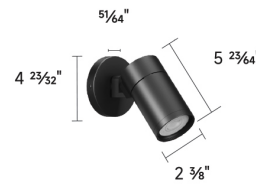

Project:	Type:
	Comments:

Dimension and Mounting

10W Model

20-30W Model