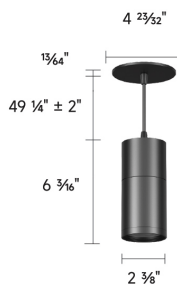

Project:	Type:
	Comments:

Dimension and Mounting

10W Model

20-30W Model