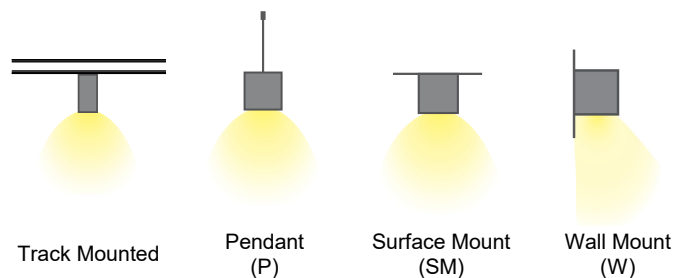

Project:	Type:
	Comments:

Highlights

The TechoLED X Line Series is a specification grade, track lighting system. Track heads ranging from simple, high output models, to projectors with museum grade optics and light quality. Wide range of accessories and adapters for compatibility with all major tracks. Versatile and sophisticated lighting solution for all modern commercial and residential applications.

LED: Cree LED Chips, 2700-5000K, 95+ CRI

Optical: Direct illumination, 15°-60° beam angles available

Construction: 120V input voltage. High-grade die cast aluminum, powder coat finish, custom finishes available

Cross Section

Installation

Project:	Type:
	Comments:

Configuration Example

Model #	Lumen Output	Beam Angle	Color Temp.	Finish	Mounting	Accessories
TECHOLED-XC-ME-36-30-B-H-HL	Medium	36°	3000K	Black	Halo	Honeycomb louvre