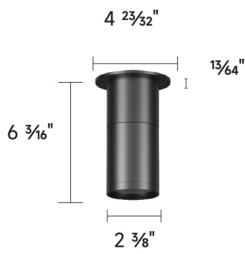

Project:	Type:
	Comments:

Dimension and Mounting

10W Model

20-30W Model