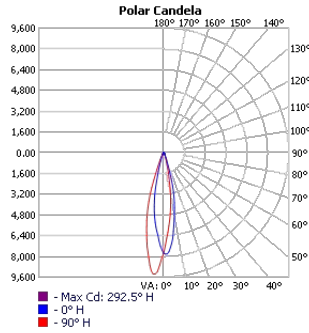

TECHOLED-XC-ME-15-30-B-H-HL