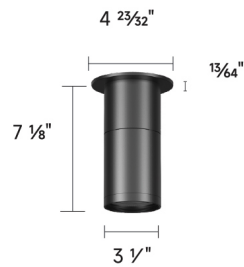

Project:	Type:
	Comments:

Dimension and Mounting

10W Model

20-30W Model