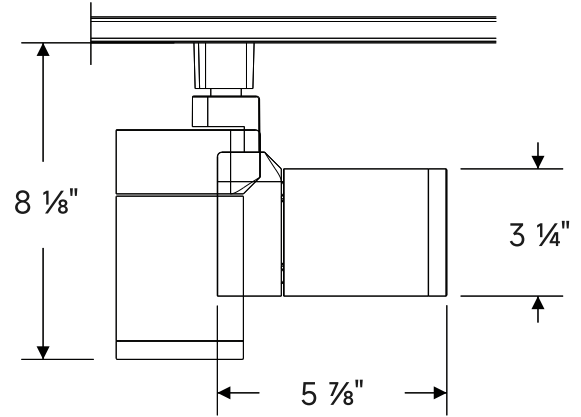

Project:	Type:
	Comments:

Dimension and Mounting

10W Model

20-30W Model