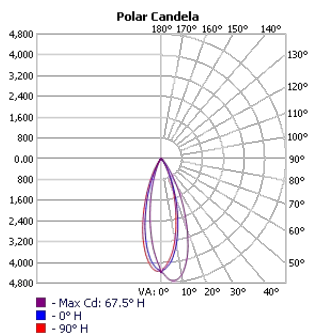

TECHOLED-XC-LO-15-30-B-H-HL

TECHOLED-XC-ME-15-30-B-H-HL

TECHOLED-XC-HI-15-30-B-H-HL

TECHOLED-XC-LO-24-30-B-H-HL

TECHOLED-XC-ME-24-30-B-H-HL

TECHOLED-XC-HI-24-30-B-H-HL

TECHOLED-XC-LO-36-30-B-H-HL

TECHOLED-XC-ME-36-30-B-H-HL