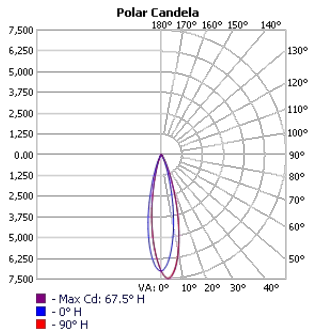

TECHOLED-XC-LO-15-30-B-H-HL

TECHOLED-XC-ME-15-30-B-H-HL

TECHOLED-XC-HI-15-30-B-H-HL

TECHOLED-XC-LO-24-30-B-H-HL

TECHOLED-XC-ME-24-30-B-H-HL

TECHOLED-XC-HI-24-30-B-H-HL

TECHOLED-XC-LO-36-30-B-H-HL

TECHOLED-XC-ME-36-30-B-H-HL