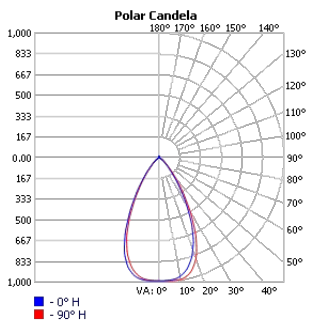

TECHOLED-XC-LO-60-30-B-H-HL