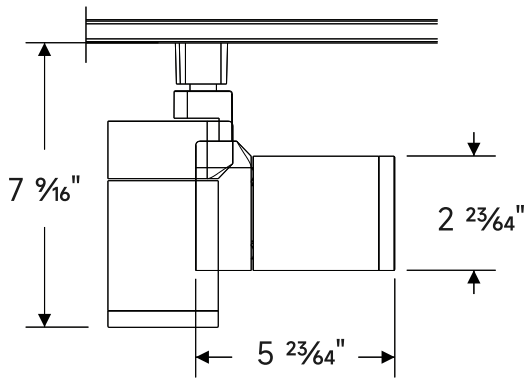

Project:	Type:
	Comments:

Dimension and Mounting

10W Model

20-30W Model