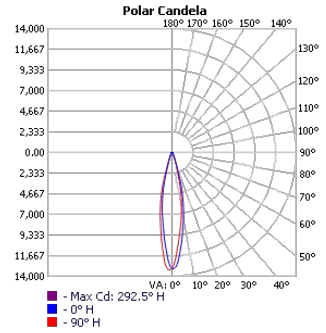

TECHOLED-XC-HI-15-30-B-H-HL