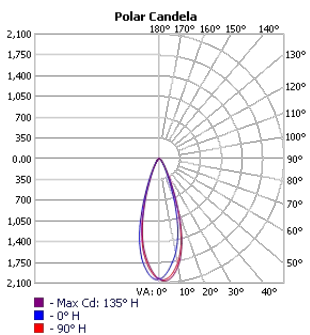

TECHOLED-XC-LO-15-30-B-H-HL

TECHOLED-XC-ME-15-30-B-H-HL

TECHOLED-XC-HI-15-30-B-H-HL

TECHOLED-XC-LO-24-30-B-H-HL

TECHOLED-XC-ME-24-30-B-H-HL

TECHOLED-XC-HI-24-30-B-H-HL

TECHOLED-XC-LO-36-30-B-H-HL

TECHOLED-XC-ME-36-30-B-H-HL