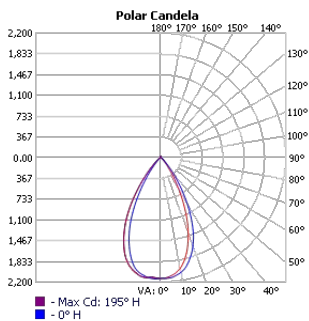

TECHOLED-XC-ME-60-30-B-H-HL