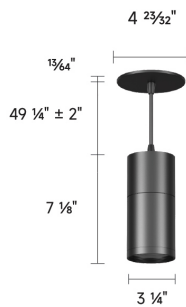

Project:	Type:
	Comments:

Dimension and Mounting

10W Model

20-30W Model